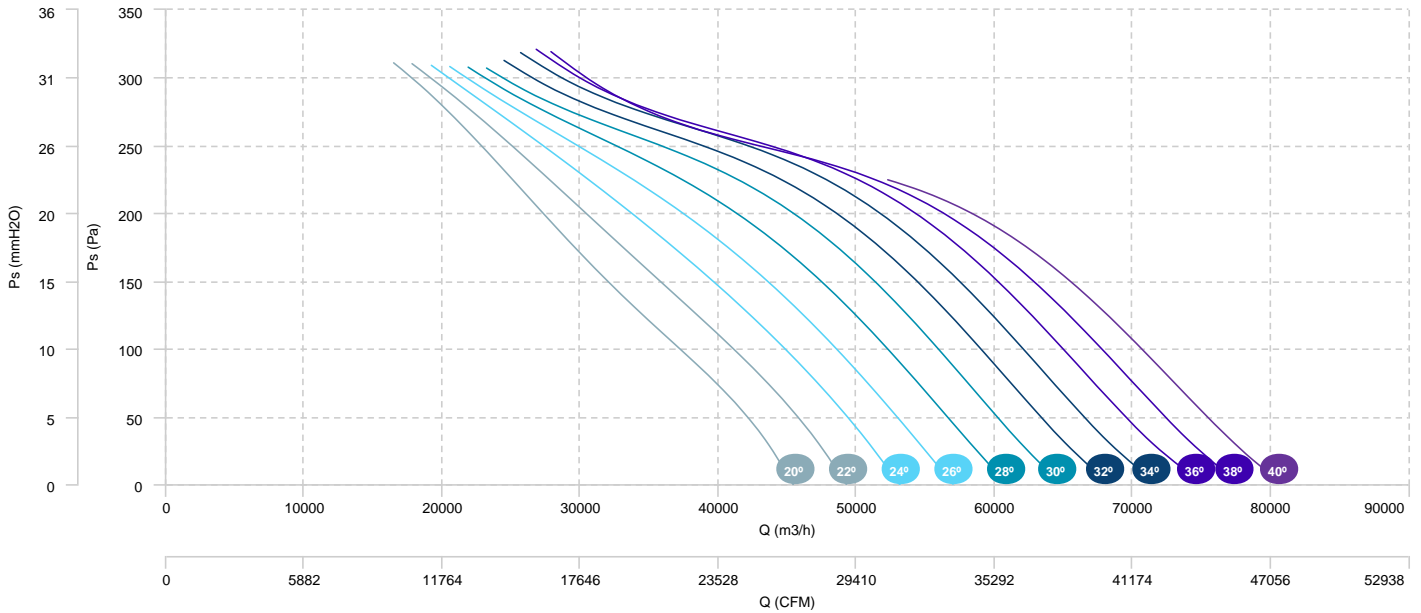

HMFx 125 T4/T6 10/3,3kW (A3:4)	HMFx 125 T4/T6 14/4,5kW (A3:4)	HMFx 125 T4/T6 16/6,5kW (A3:4)
HMFx 125 T4/T6 20/8,5kW (A3:4)	HMFx 125 T4/T6 26/9kW (A3:4)	HMFx 125 T4/T6 34/12kW (A3:4)

AIR FLOW - PRESSURE (6 poles)