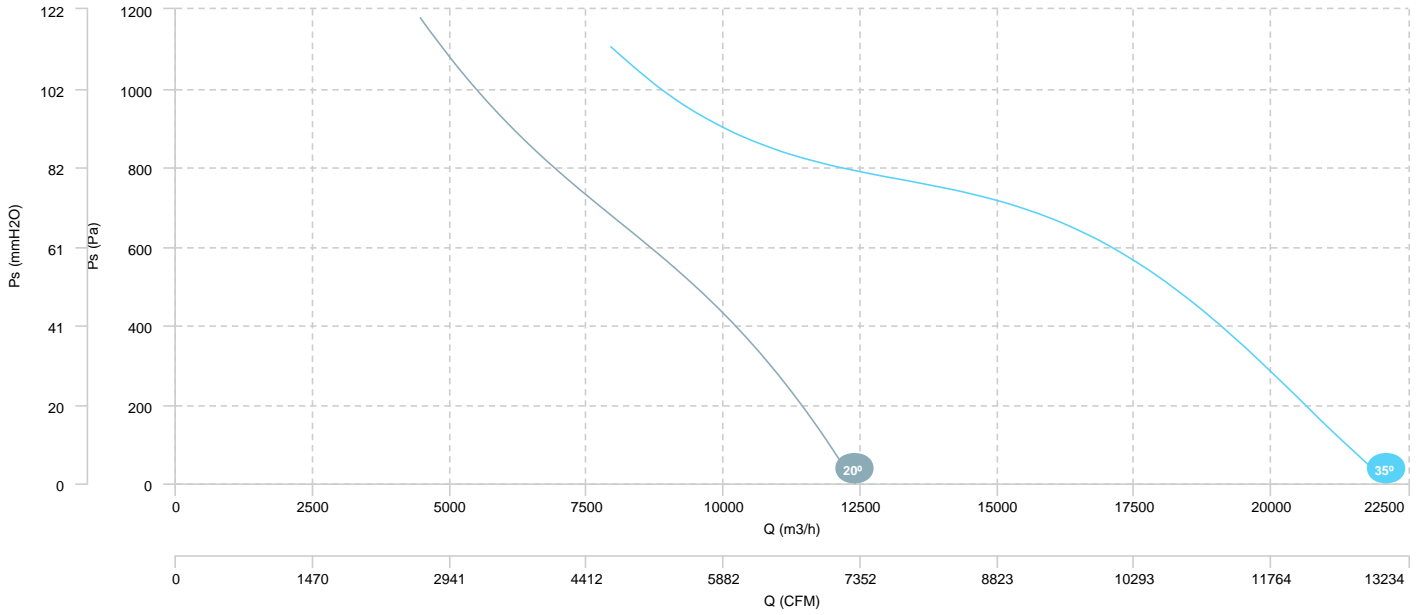

HMFx 56 T2 4kW (A8:9)

HMFx 56 T2 7,5kW (A8:9)

AIR FLOW - PRESSURE

AIR FLOW - ABSORBED POWER

HMFx 56 T2 4kW (A8:12)

HMFx 56 T2 7,5kW (A8:12)

AIR FLOW - PRESSURE

AIR FLOW - ABSORBED POWER