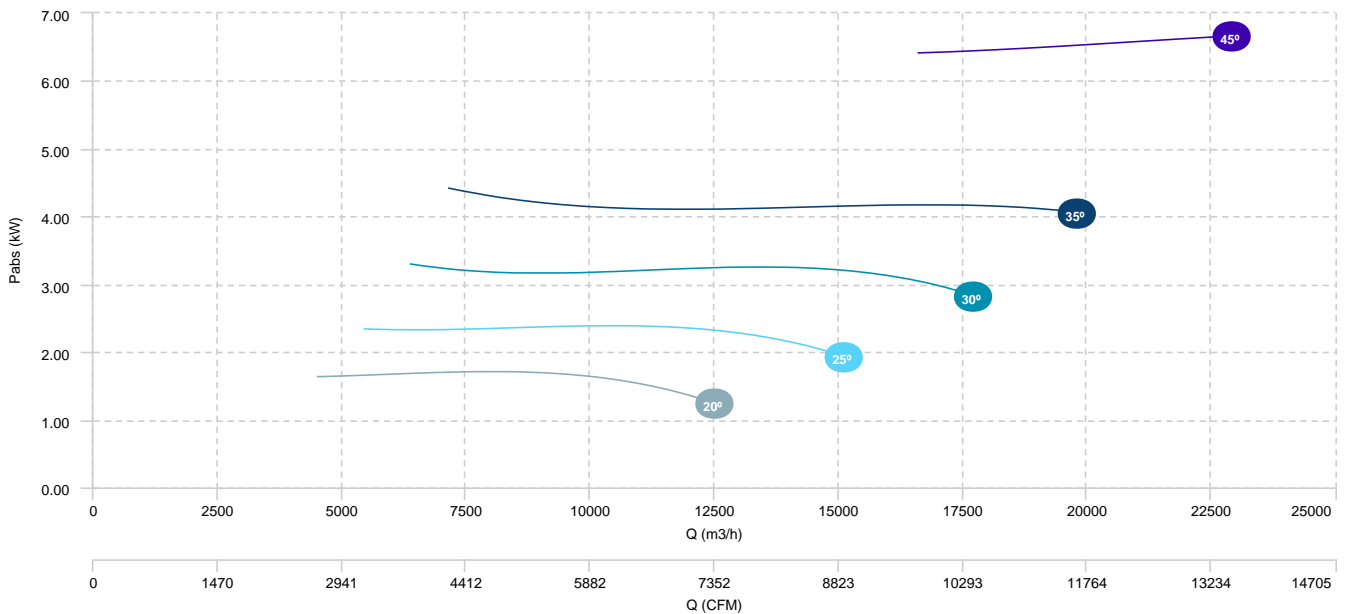

AIR FLOW - ABSORBED POWER