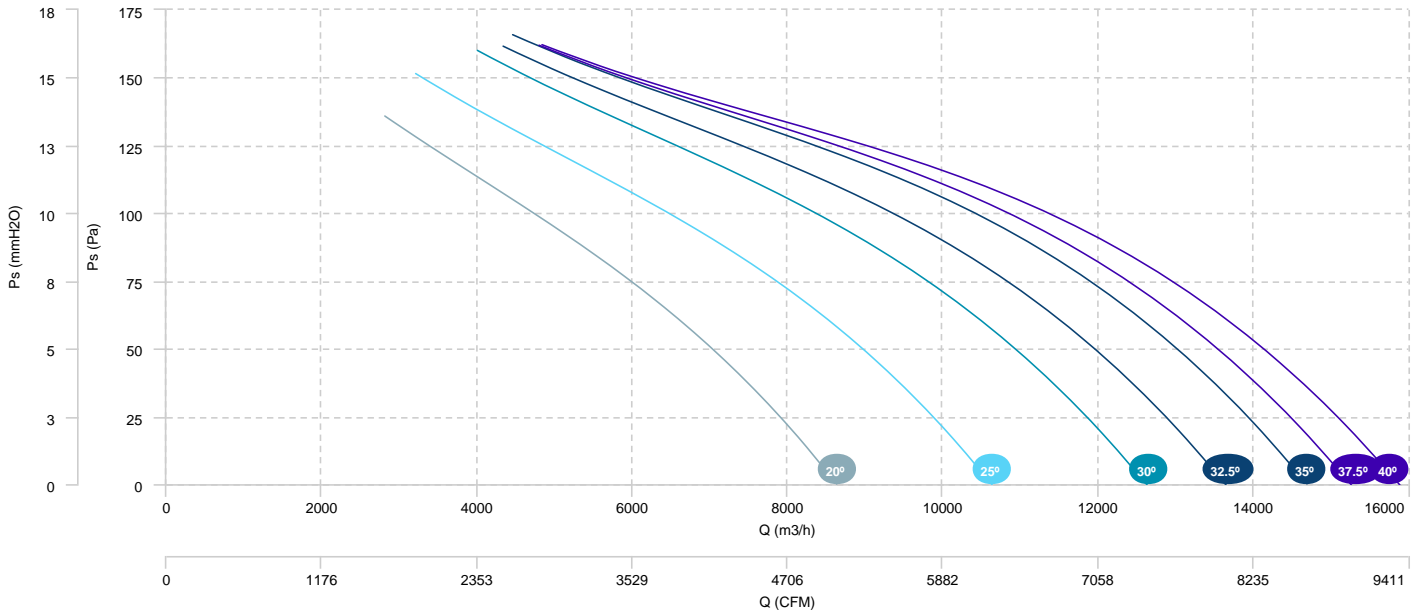

HMFx 71 T4/T6 0,75/0,25kW (A5:6)	HMFx 71 T4/T6 1,1/0,3kW (A5:6)	HMFx 71 T4/T6 1,5/0,37kW (A5:6)
HMFx 71 T4/T6 2,2/0,7kW (A5:6)	HMFx 71 T4/T6 3/1kW (A5:6)	

AIR FLOW - PRESSURE (6 poles)