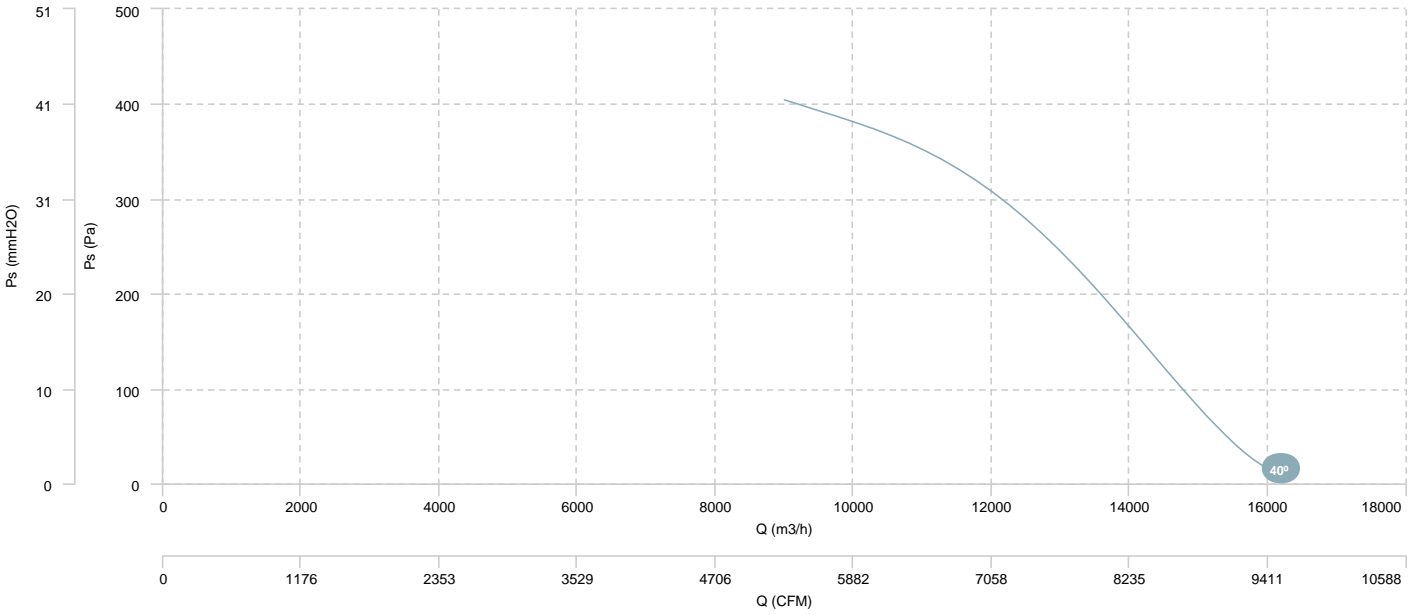

HMXF 50 T2/T4 4,4/1,1kW (A8:4)

AIR FLOW - PRESSURE (2 poles)