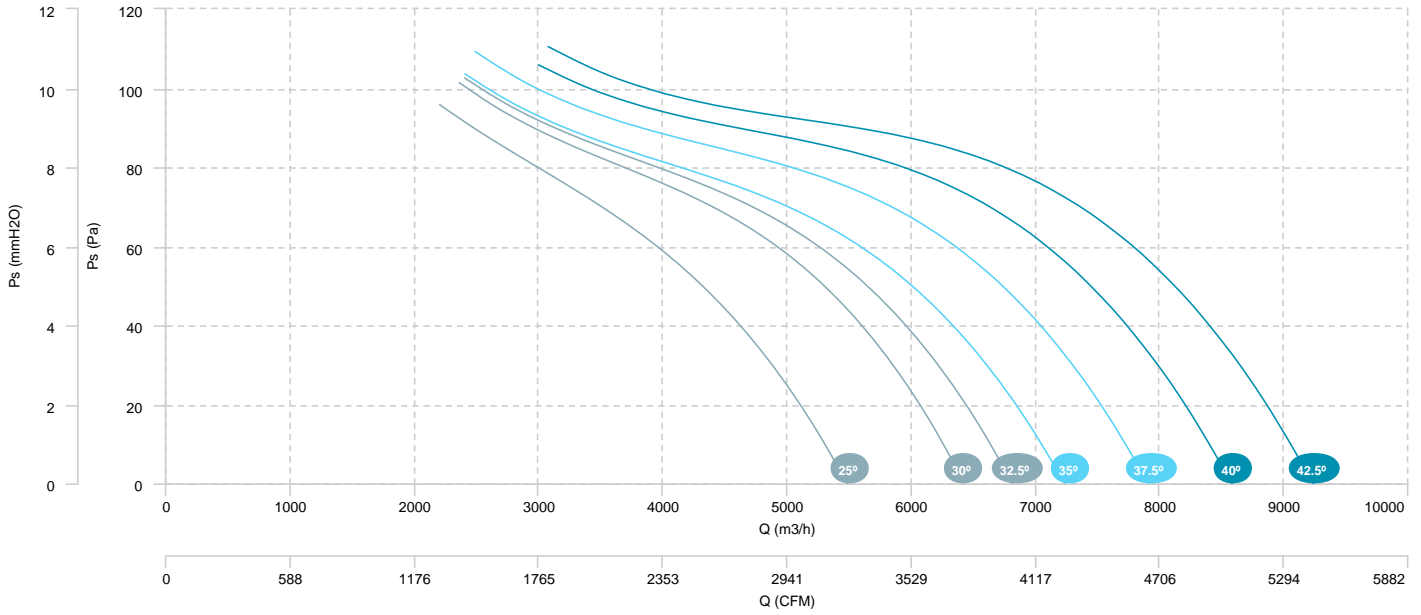

HMFx 56 T4/T6 0,75/0,25kW (A5:6)

HMFx 56 T4/T6 1,1/0,3kW (A5:6)

HMFx 56 T4/T6 1,5/0,37kW (A5:6)

AIR FLOW - PRESSURE (6 poles)