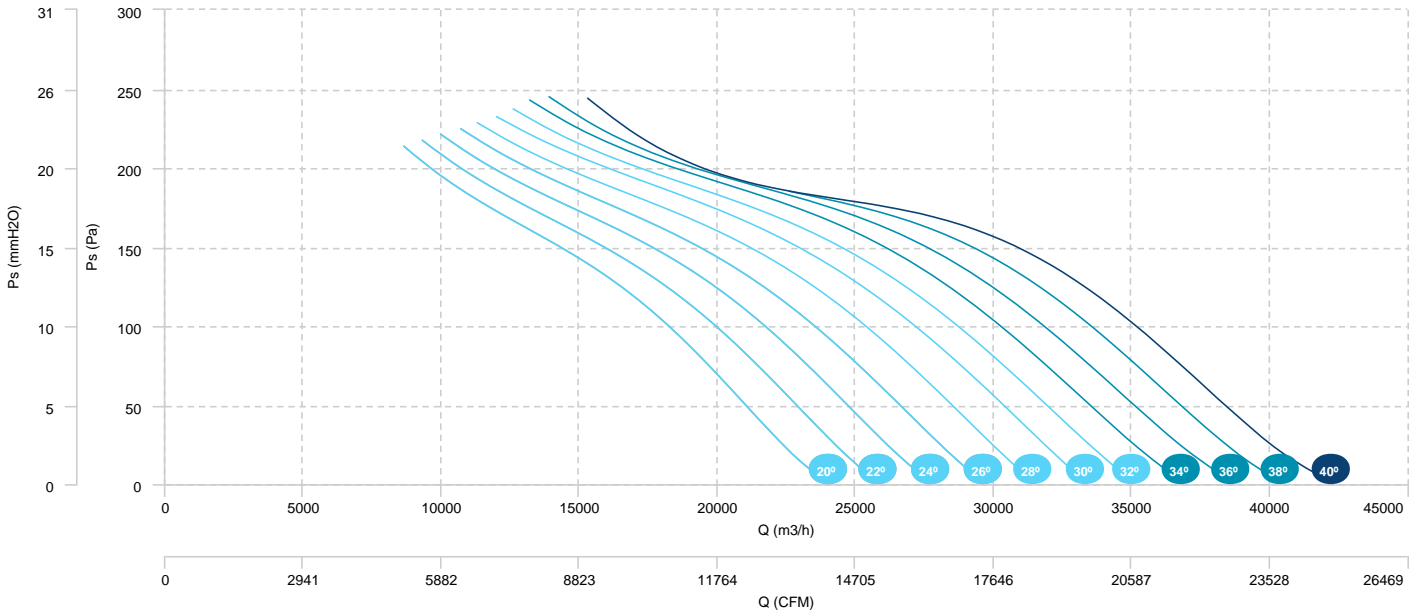

HMFx 100 T6 1,5kW (A3:4)	HMFx 100 T6 2,2kW (A3:4)	HMFx 100 T6 3kW (A3:4)
HMFx 100 T6 4kW (A3:4)		

AIR FLOW - PRESSURE