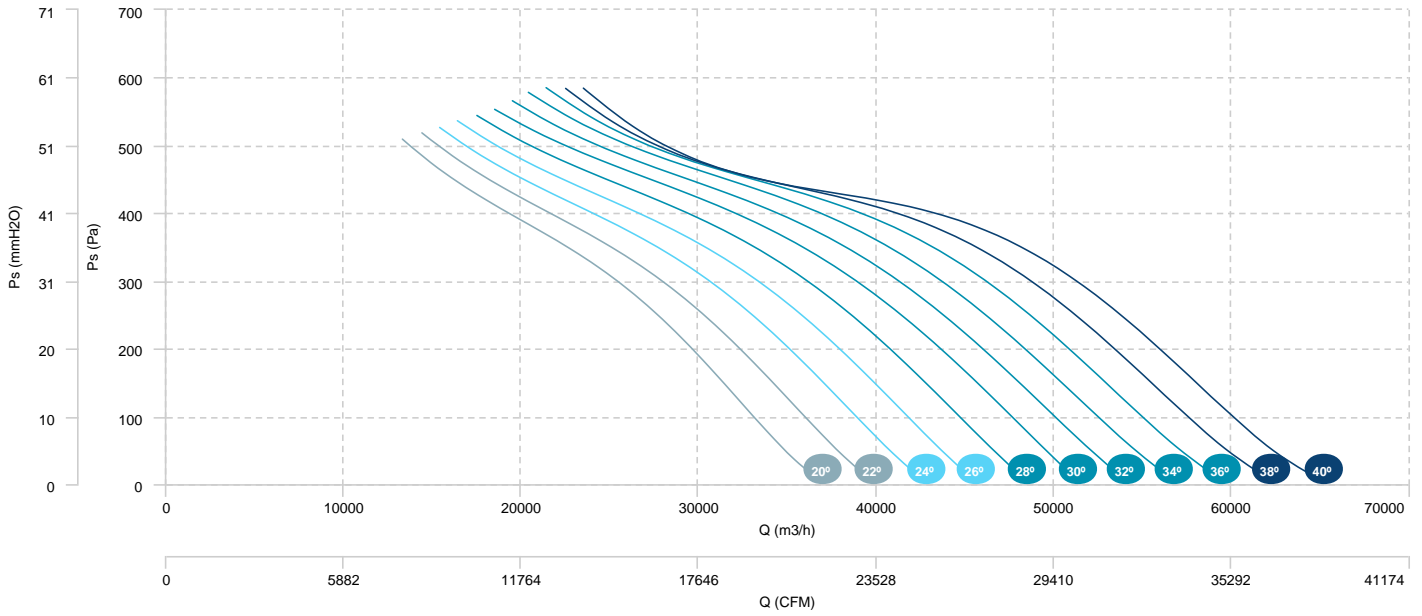

HMFx 100 T4/T6 4,5/1,5kW (A3:4)	HMFx 100 T4/T6 6/2,2kW (A3:4)	HMFx 100 T4/T6 10/3,3kW (A3:4)
HMFx 100 T4/T6 14/4,5kW (A3:4)		

AIR FLOW - PRESSURE (4 poles)