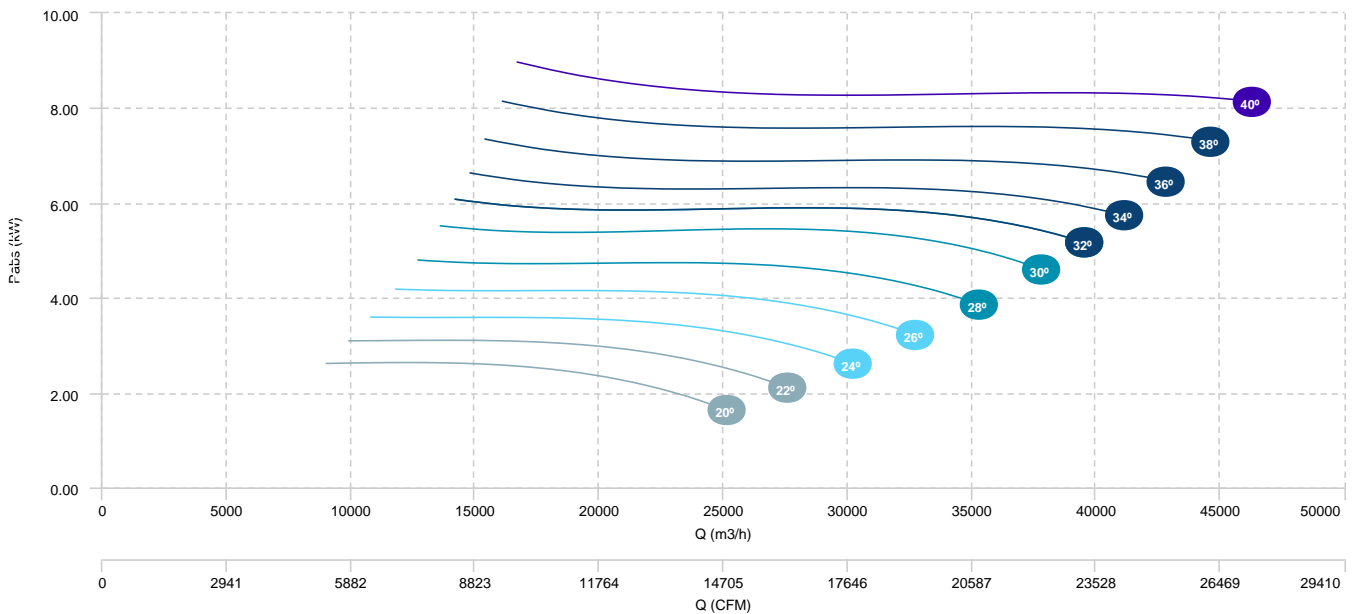

AIR FLOW - ABSORBED POWER (4 poles)