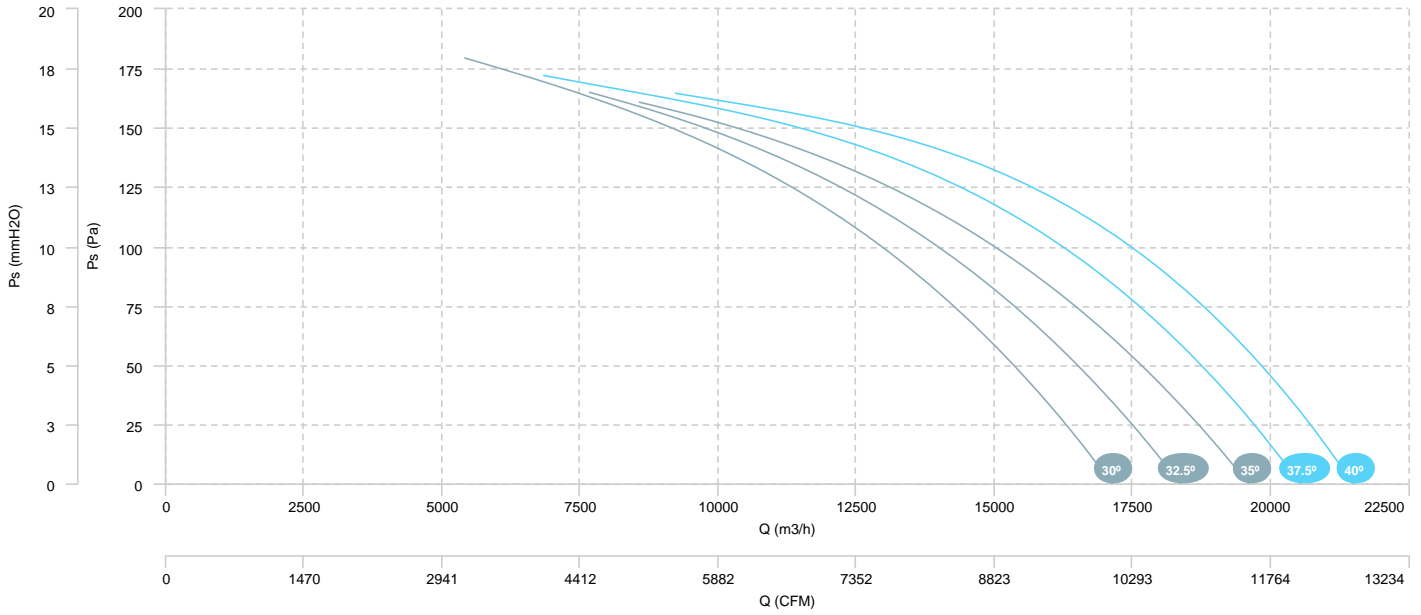

HMFx 80 T4/T6 3/1kW (A5:6)

HMFx 80 T4/T6 4,5/1,5kW (A5:6)

AIR FLOW - PRESSURE (6 poles)