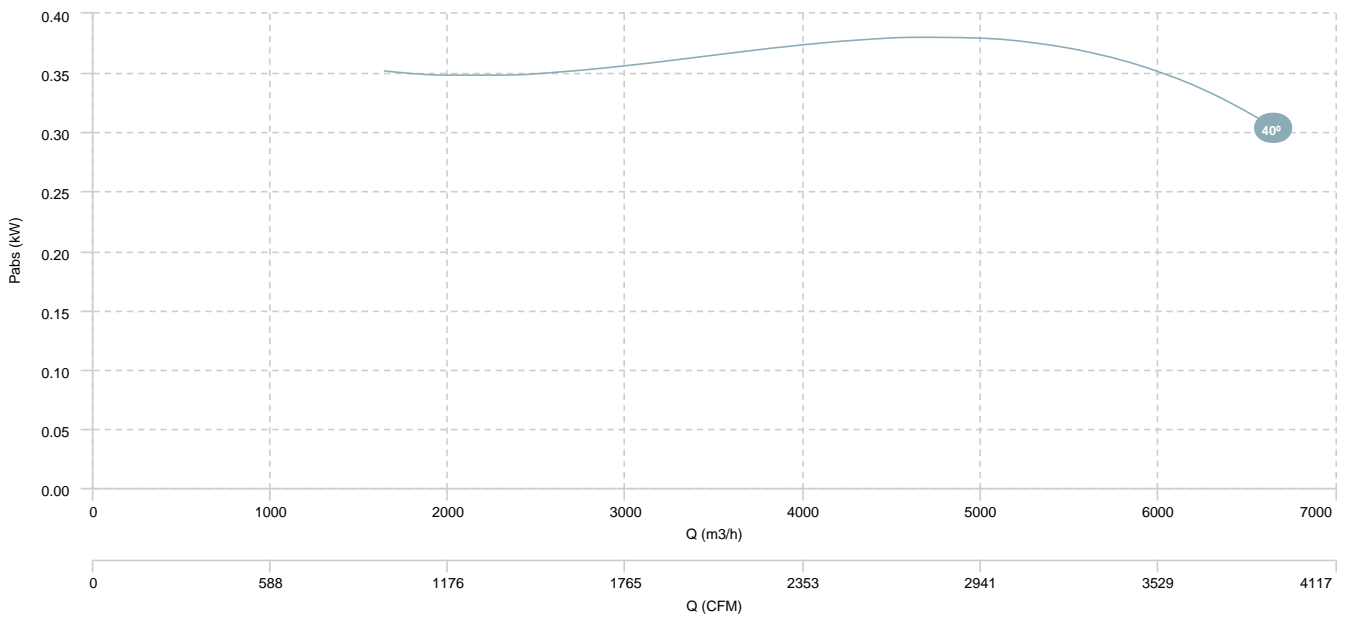

HMFx 45 T4/T6 0,75/0,25kW (A5:6)

AIR FLOW - PRESSURE (6 poles)

HMXF 45 T4/T8 0,8/0,2kW (A5:6)

AIR FLOW - PRESSURE (4 poles)

AIR FLOW - ABSORBED POWER (4 poles)

HMXF 45 T4/T8 0,8/0,2kW (A5:6)

AIR FLOW - PRESSURE (8 poles)