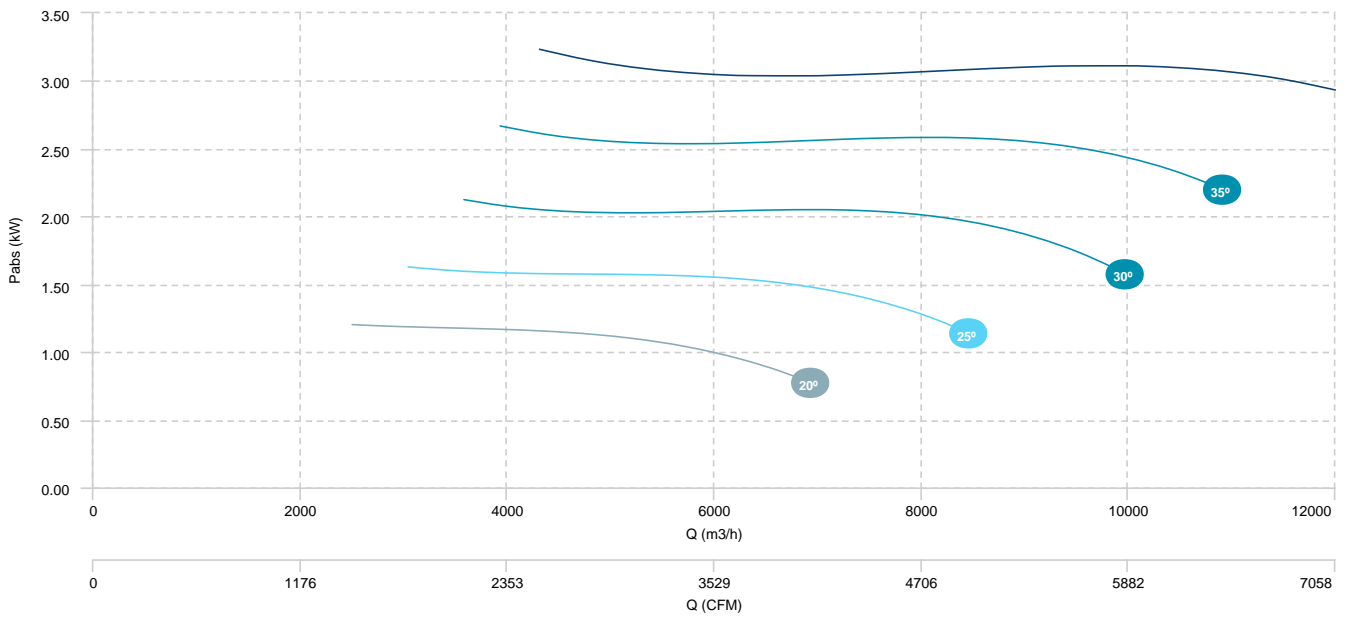

AIR FLOW - ABSORBED POWER