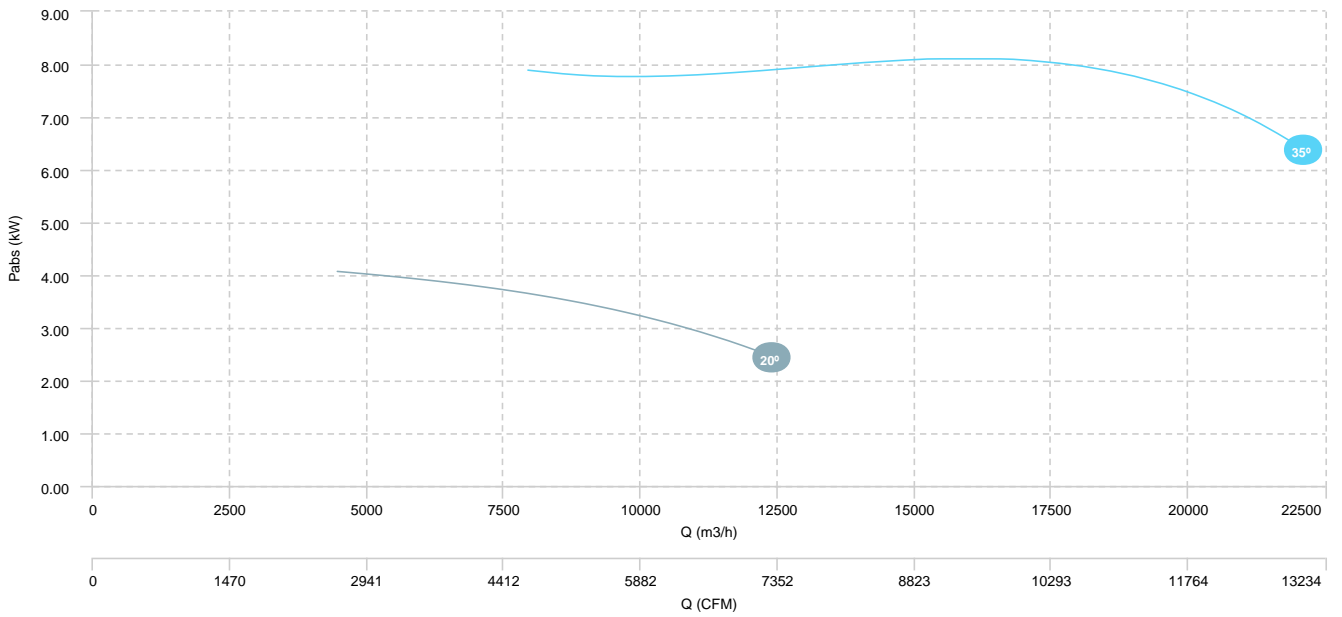

HMFx 56 T2 4kW (A8:9)

HMFx 56 T2 7,5kW (A8:9)

AIR FLOW - PRESSURE

AIR FLOW - ABSORBED POWER

HMFx 56 T2 4kW (A8:12)

HMFx 56 T2 7,5kW (A8:12)

AIR FLOW - PRESSURE

AIR FLOW - ABSORBED POWER