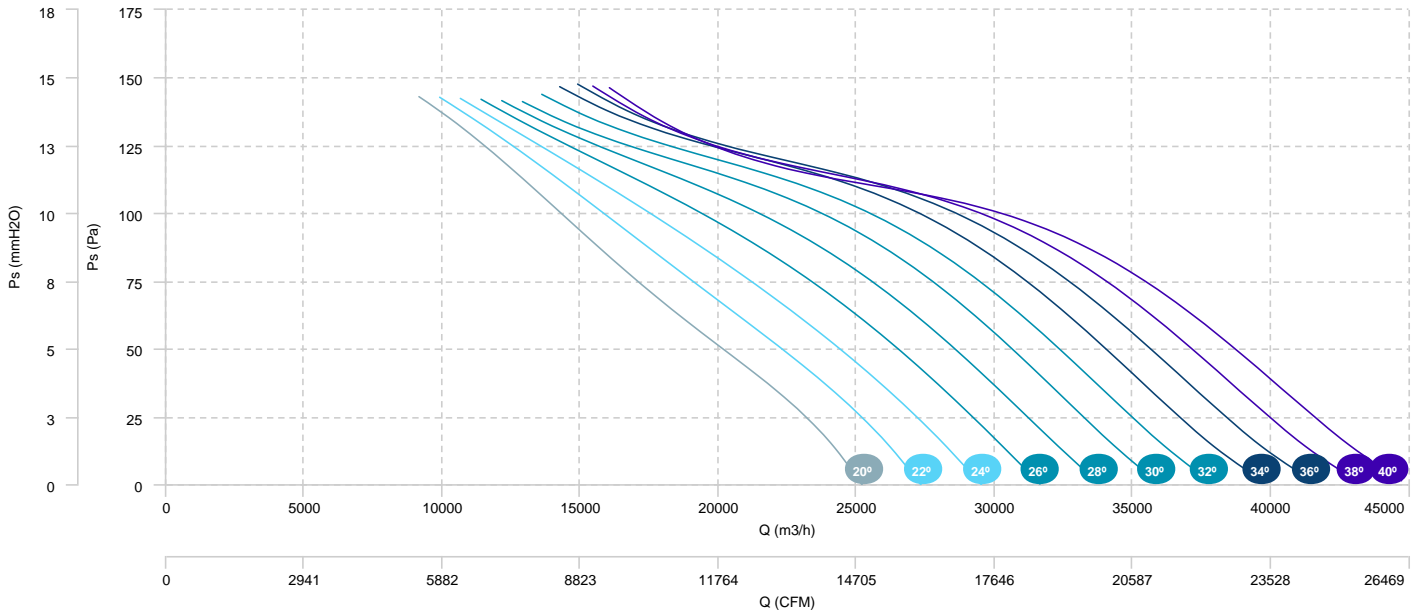

HMX 112 T4/T8 5,5/1,1kW (A3:4)	HMX 112 T4/T8 7,5/1,5kW (A3:4)	HMX 112 T4/T8 11/3kW (A3:4)
HMX 112 T4/T8 14/3,5kW (A3:4)	HMX 112 T4/T8 17/4,3kW (A3:4)	

AIR FLOW - PRESSURE (8 poles)