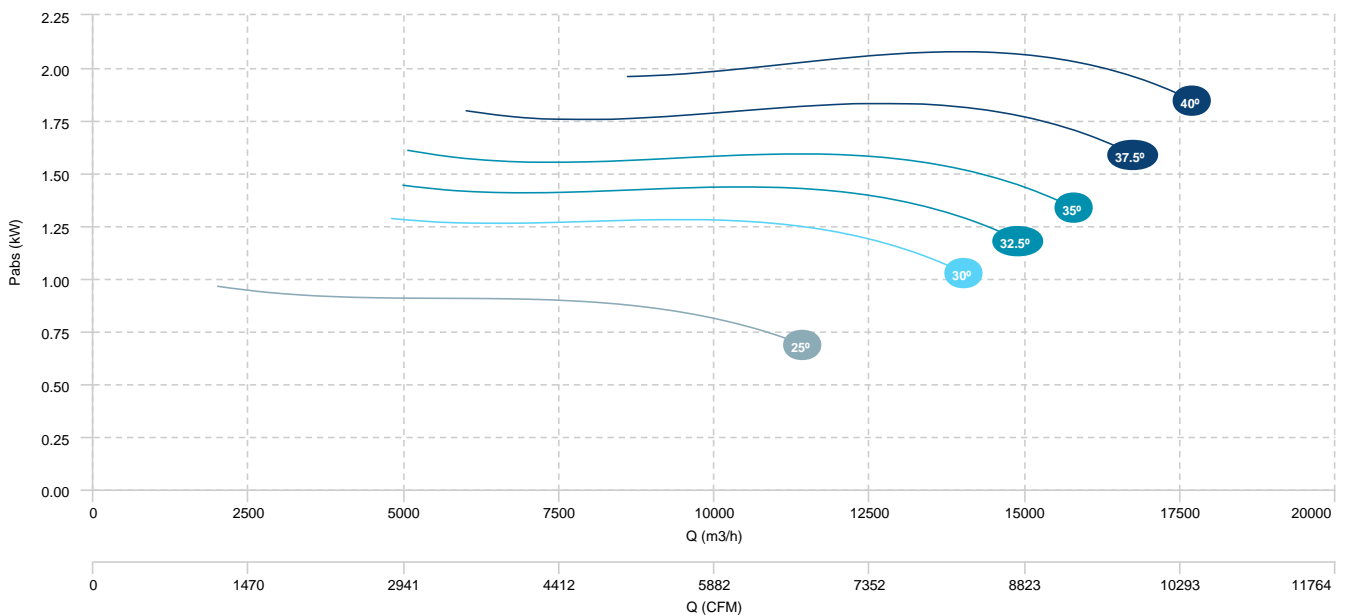

AIR FLOW - ABSORBED POWER