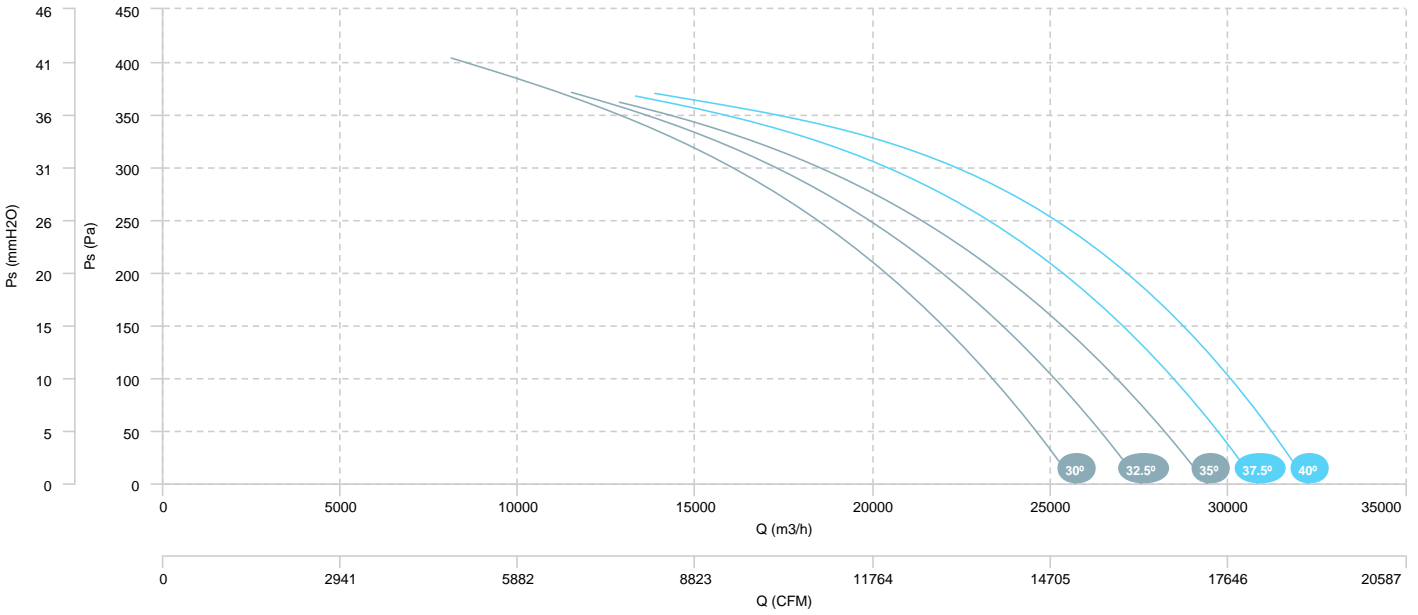

HMFx 80 T4 3kW (A5:6)

HMFx 80 T4 4kW (A5:6)

AIR FLOW - PRESSURE