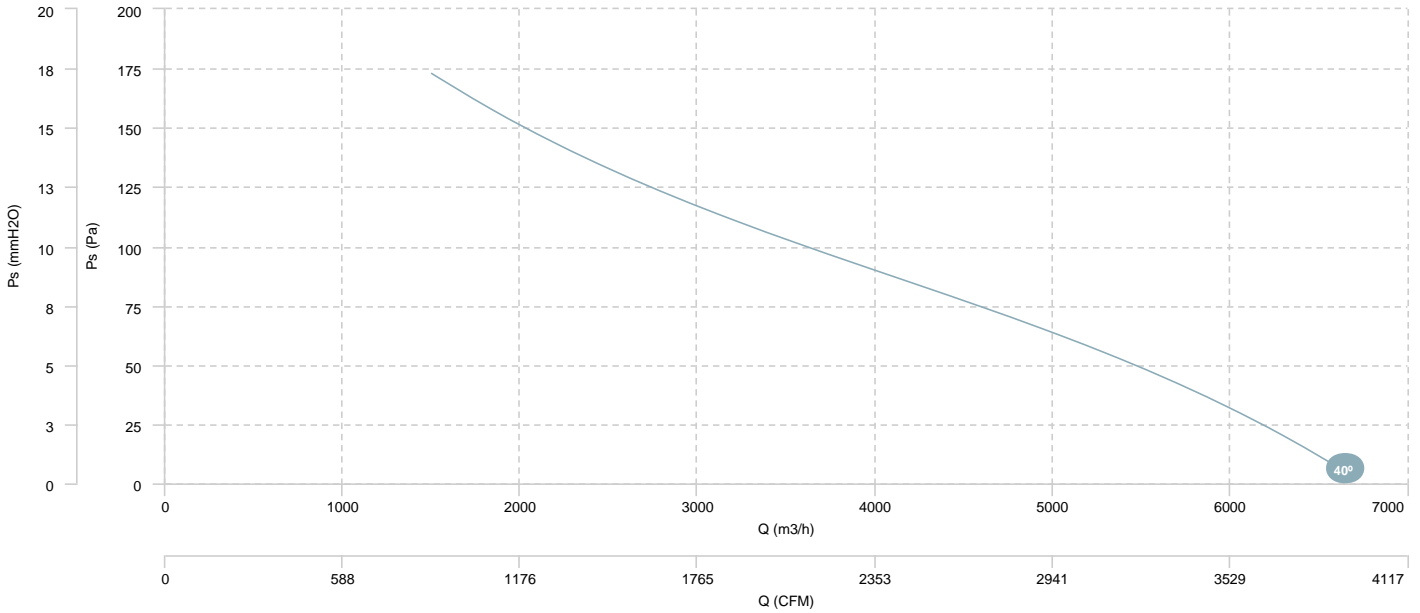

AIR FLOW - ABSORBED POWER (2 poles)

HMFx 45 T2/T4 2,2/0,5kW (A8:12)

HMFx 45 T2/T4 3,1/0,8kW (A8:12)

AIR FLOW - PRESSURE (4 poles)

HMXF 45 T4/T6 0,75/0,25kW (A5:6)

AIR FLOW - PRESSURE (4 poles)

AIR FLOW - ABSORBED POWER (4 poles)