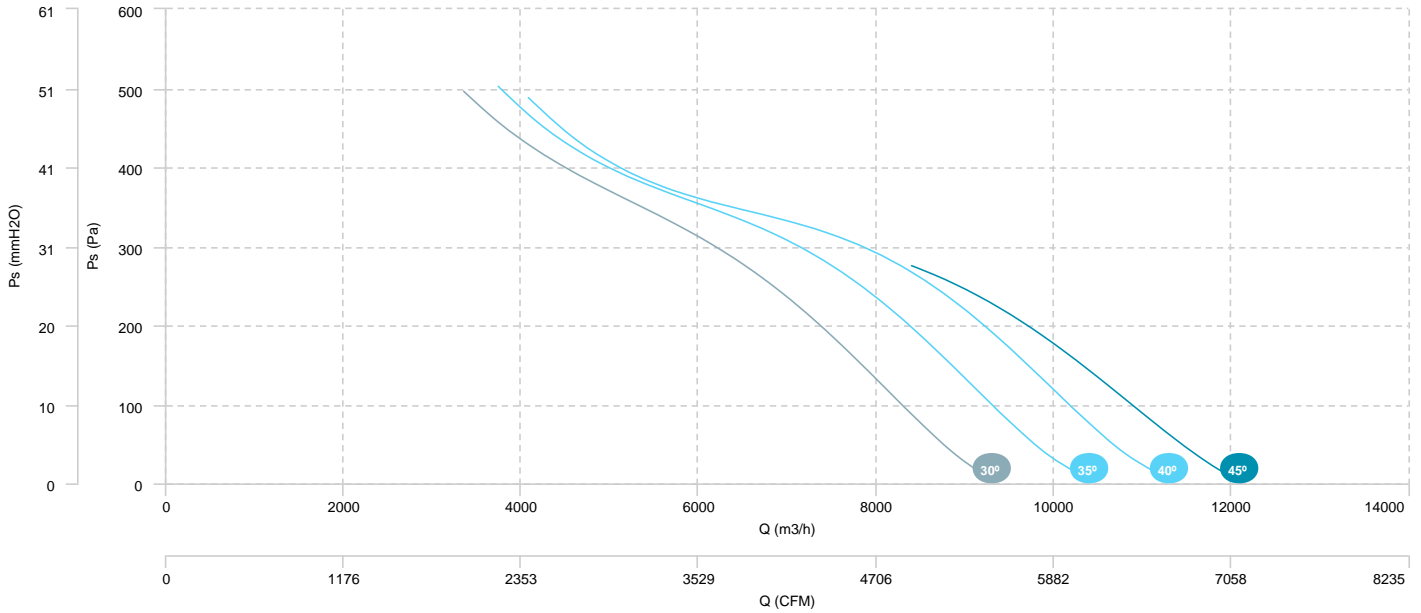

HMFx 45 T2/T4 1,5/0,37kW (A8:4)

HMFx 45 T2/T4 2,2/0,5kW (A8:4)

HMFx 45 T2/T4 3,1/0,8kW (A8:4)

AIR FLOW - PRESSURE (2 poles)