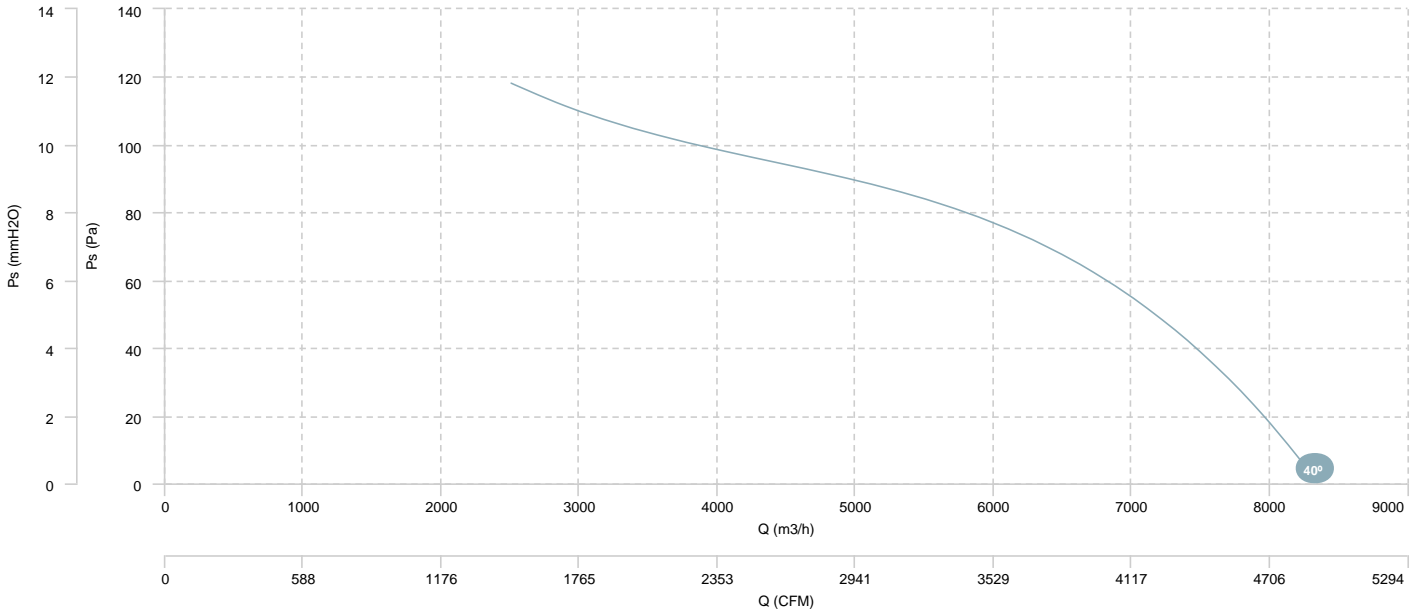

HMFx 56 T4 0,75kW (A5:6)

HMFx 56 T4 1,1kW (A5:6)

HMFx 56 T4 1,5kW (A5:6)

AIR FLOW - PRESSURE

AIR FLOW - ABSORBED POWER

HMFx 56 T6 0,75kW (A5:6)

AIR FLOW - PRESSURE

AIR FLOW - ABSORBED POWER