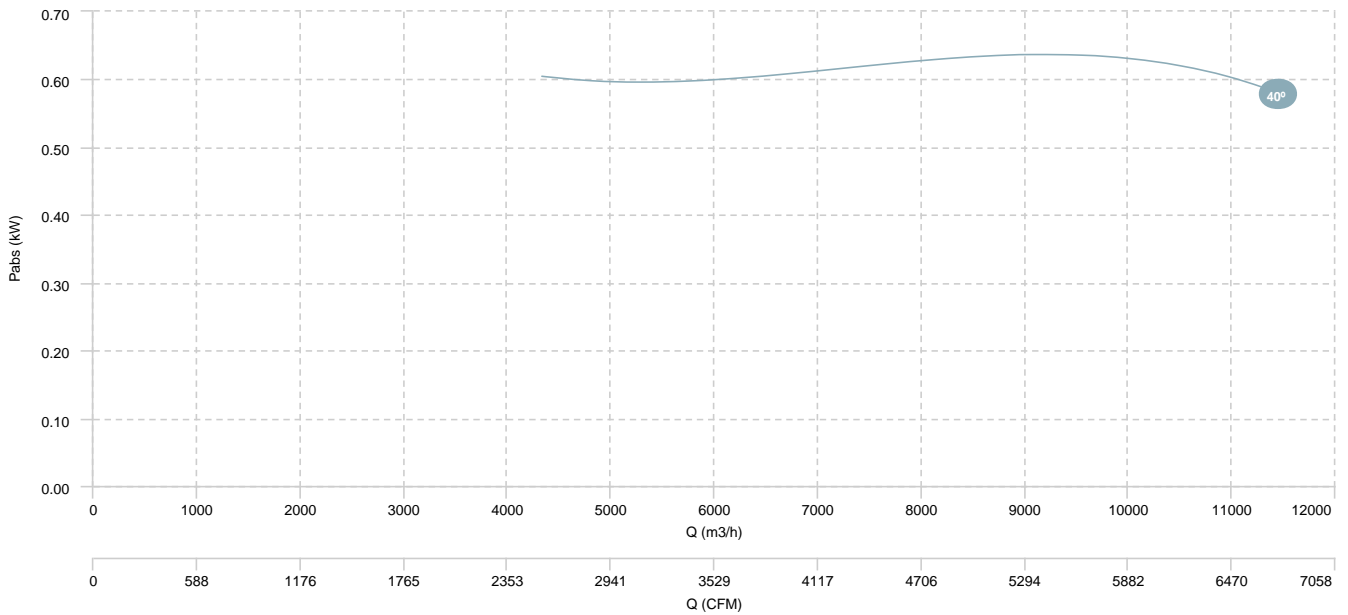

AIR FLOW - PRESSURE

AIR FLOW - ABSORBED POWER

HMXF 63 T6 0,75kW (A5:6)

AIR FLOW - PRESSURE

AIR FLOW - ABSORBED POWER

| | | |
|----------------------------------|--------------------------------|---------------------------------|
| HMFx 63 T4/T6 0,75/0,25kW (A5:6) | HMFx 63 T4/T6 1,1/0,3kW (A5:6) | HMFx 63 T4/T6 1,5/0,37kW (A5:6) |
| HMFx 63 T4/T6 2,2/0,7kW (A5:6) | | |