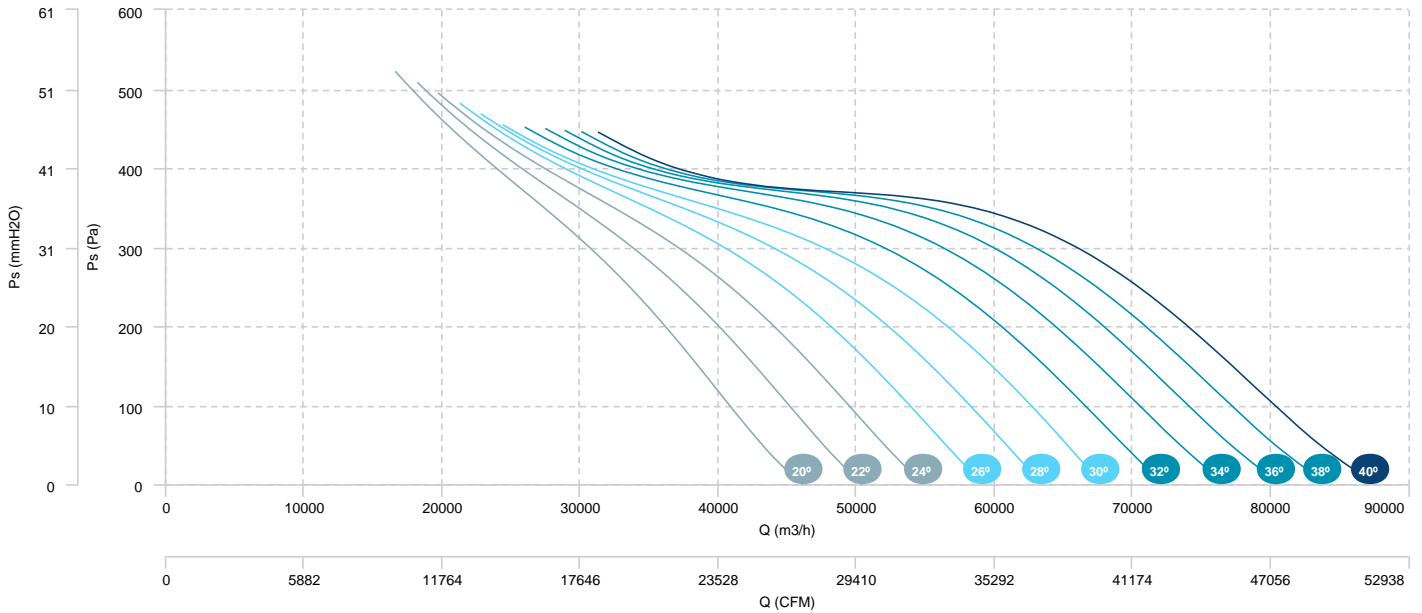

AIR FLOW - PRESSURE

AIR FLOW - ABSORBED POWER

HMFx 125 T6 5,5kW (A3:8)
 HMFx 125 T6 15kW (A3:8)

HMFx 125 T6 7,5kW (A3:8)

HMFx 125 T6 11kW (A3:8)

AIR FLOW - PRESSURE

AIR FLOW - ABSORBED POWER

| | | |
|--------------------------------|--------------------------------|--------------------------------|
| HMFx 125 T4/T6 10/3,3kW (A3:4) | HMFx 125 T4/T6 14/4,5kW (A3:4) | HMFx 125 T4/T6 16/6,5kW (A3:4) |
| HMFx 125 T4/T6 20/8,5kW (A3:4) | HMFx 125 T4/T6 26/9kW (A3:4) | HMFx 125 T4/T6 34/12kW (A3:4) |