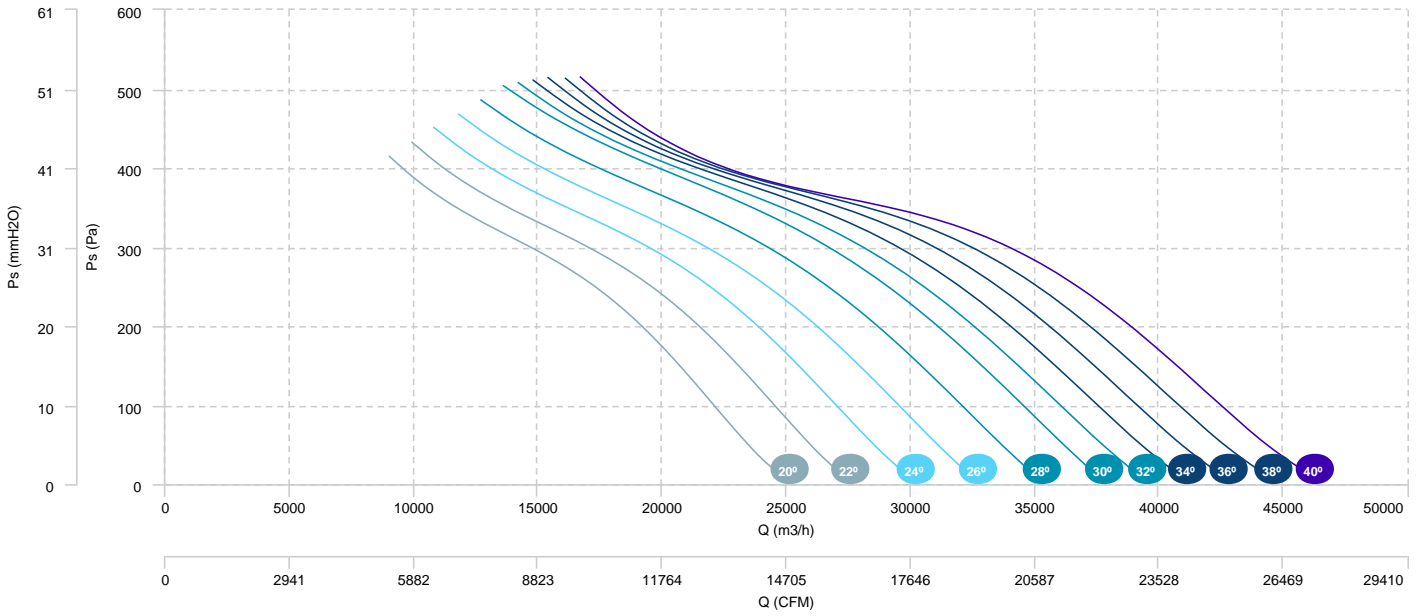

HMFx 90 T4 3kW (A3:4)	HMFx 90 T4 4kW (A3:4)	HMFx 90 T4 5,5kW (A3:4)
HMFx 90 T4 7,5kW (A3:4)	HMFx 90 T4 11kW (A3:4)	

AIR FLOW - PRESSURE