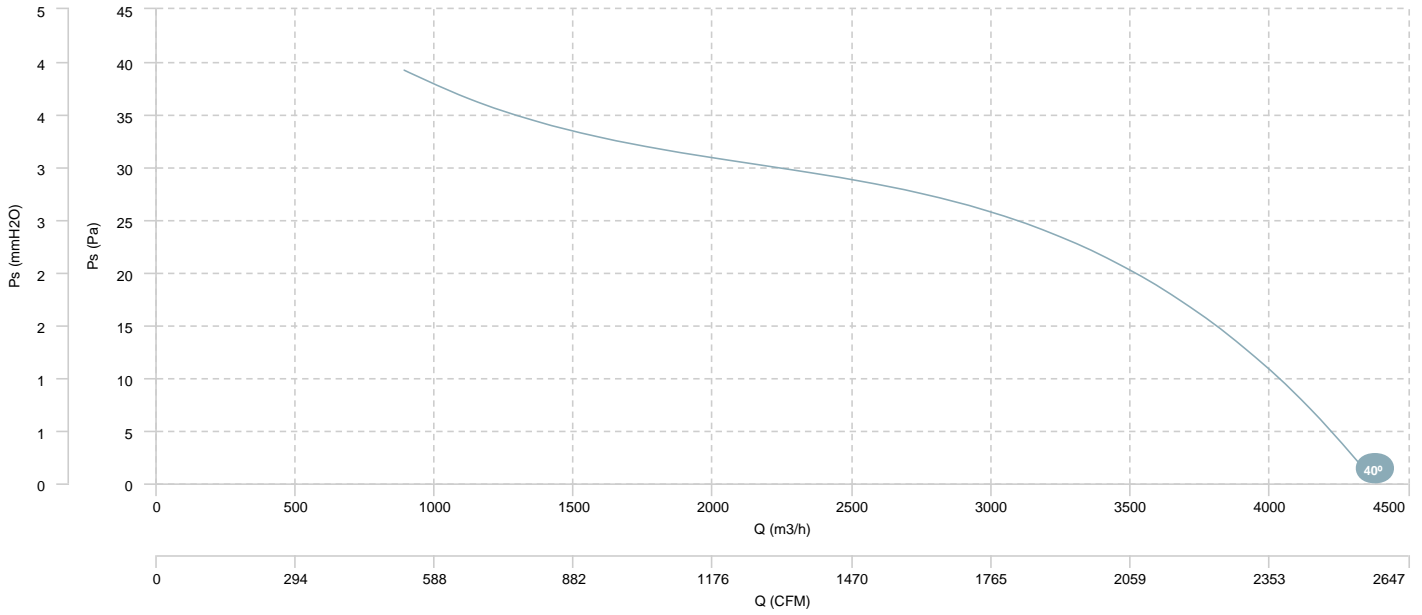

HMFx 50 T4/T8 0,8/0,2kW (A5:6)

AIR FLOW - PRESSURE (8 poles)