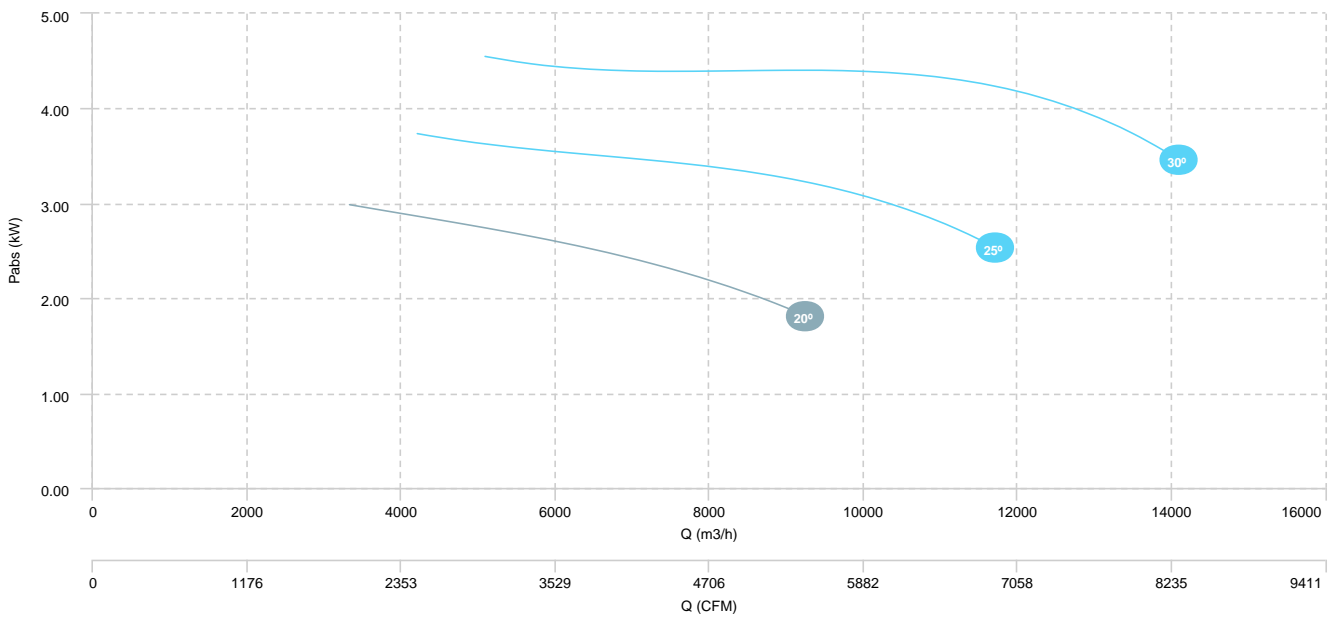

AIR FLOW - ABSORBED POWER