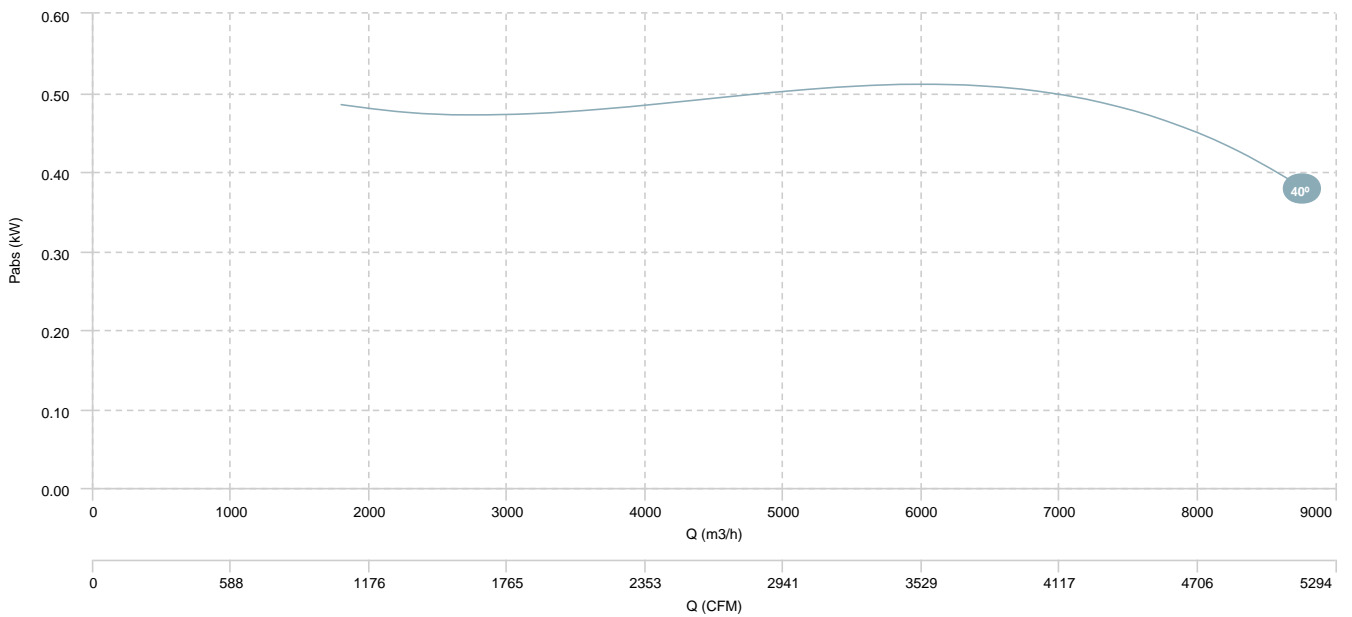

AIR FLOW - ABSORBED POWER (4 poles)