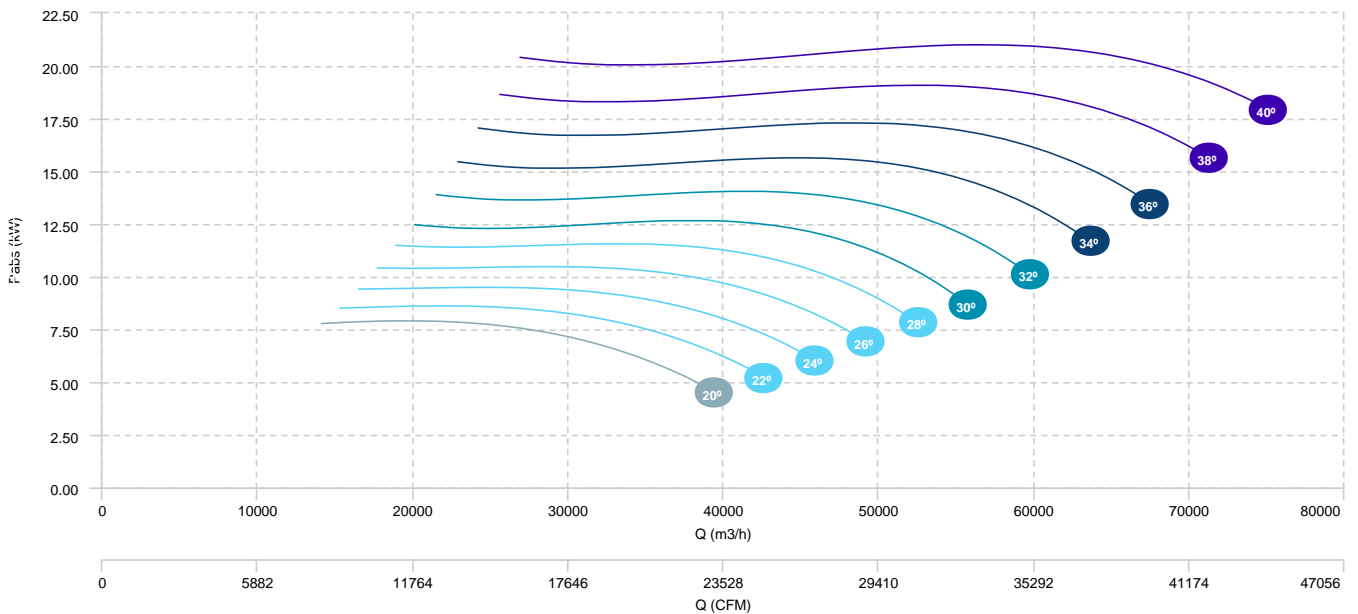

AIR FLOW - ABSORBED POWER (4 poles)