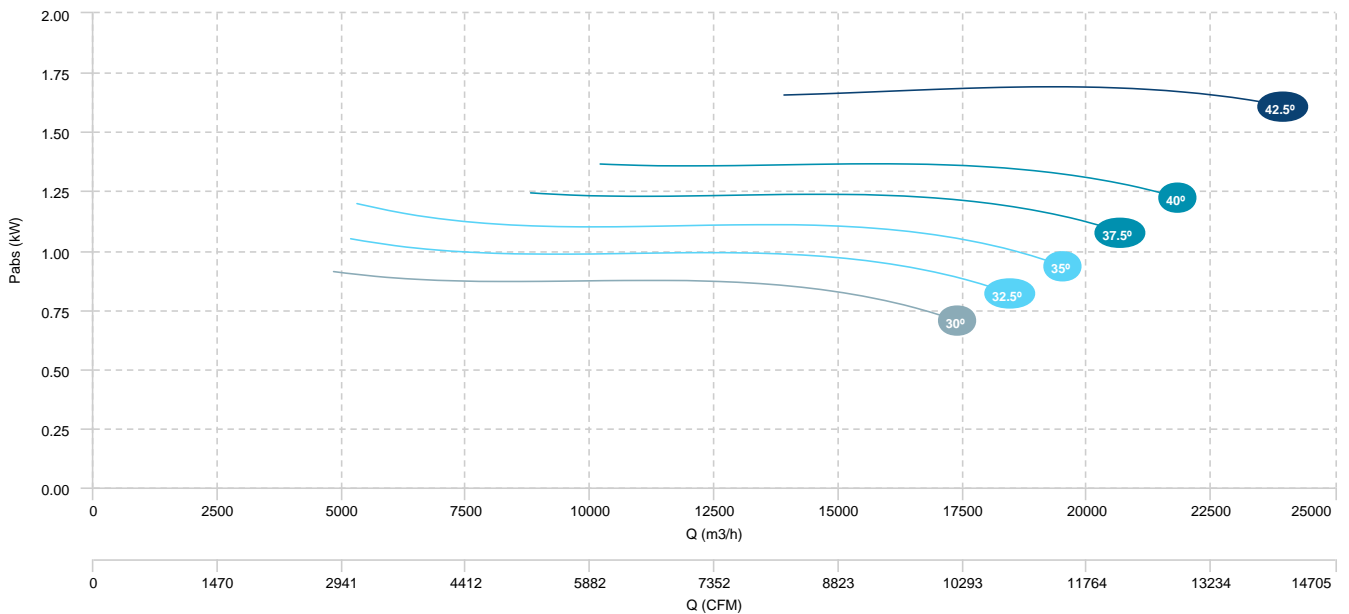

AIR FLOW - ABSORBED POWER