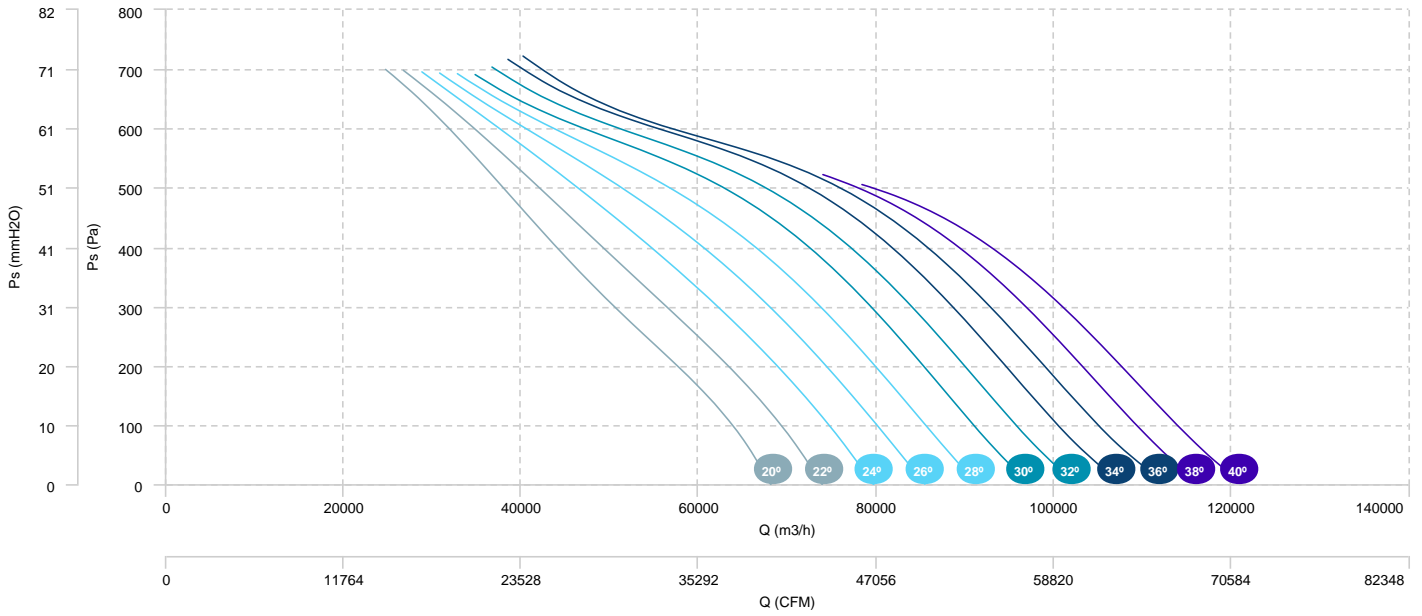

HMFx 125 T4 11kW (A3:4)	HMFx 125 T4 15kW (A3:4)	HMFx 125 T4 18,5kW (A3:4)
HMFx 125 T4 22kW (A3:4)	HMFx 125 T4 30kW (A3:4)	

AIR FLOW - PRESSURE