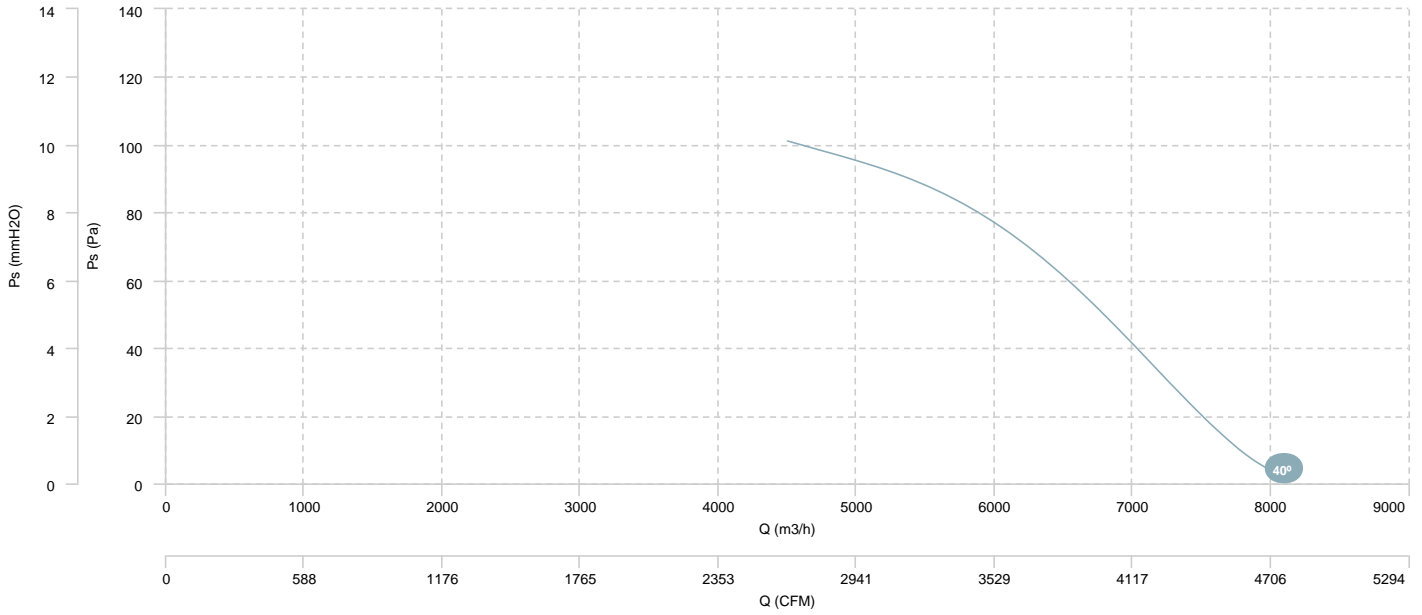

AIR FLOW - ABSORBED POWER

HMXF 50 T2/T4 4,4/1,1kW (A8:4)

AIR FLOW - PRESSURE (2 poles)

AIR FLOW - ABSORBED POWER (2 poles)

HMFx 50 T2/T4 4,4/1,1kW (A8:4)

AIR FLOW - PRESSURE (4 poles)

HMFx 50 T4/T6 0,75/0,25kW (A5:6)