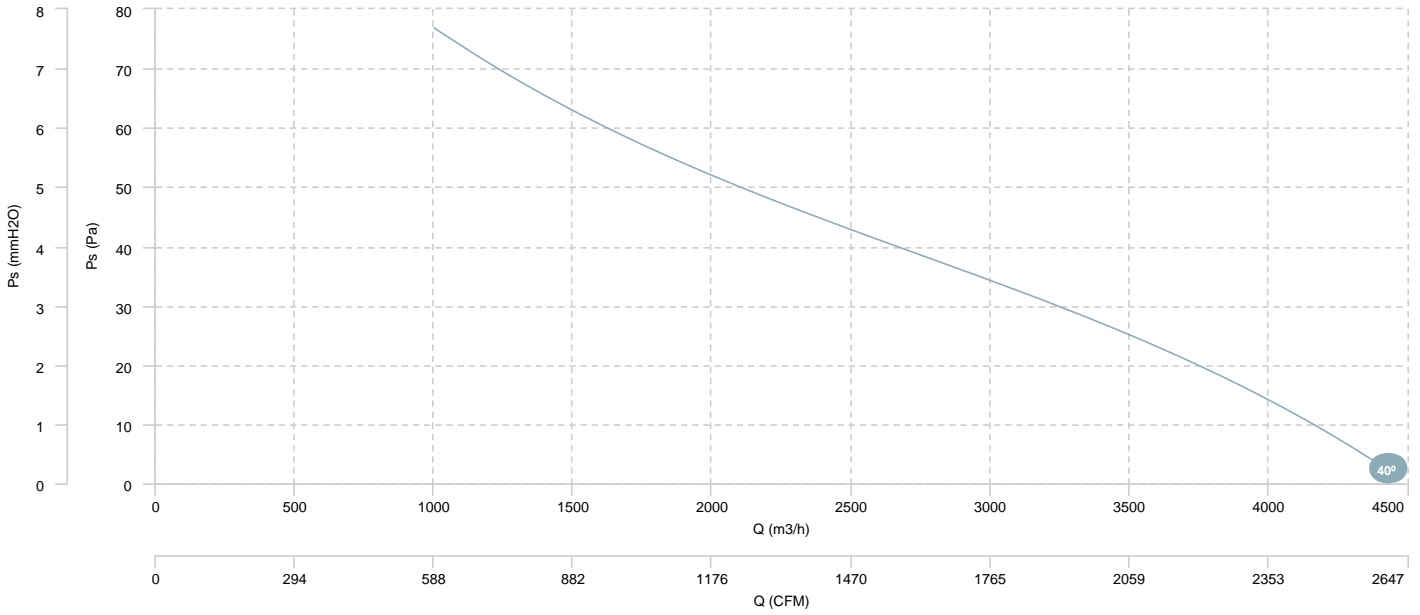

HMFx 45 T4/T6 0,75/0,25kW (A5:6)

AIR FLOW - PRESSURE (6 poles)