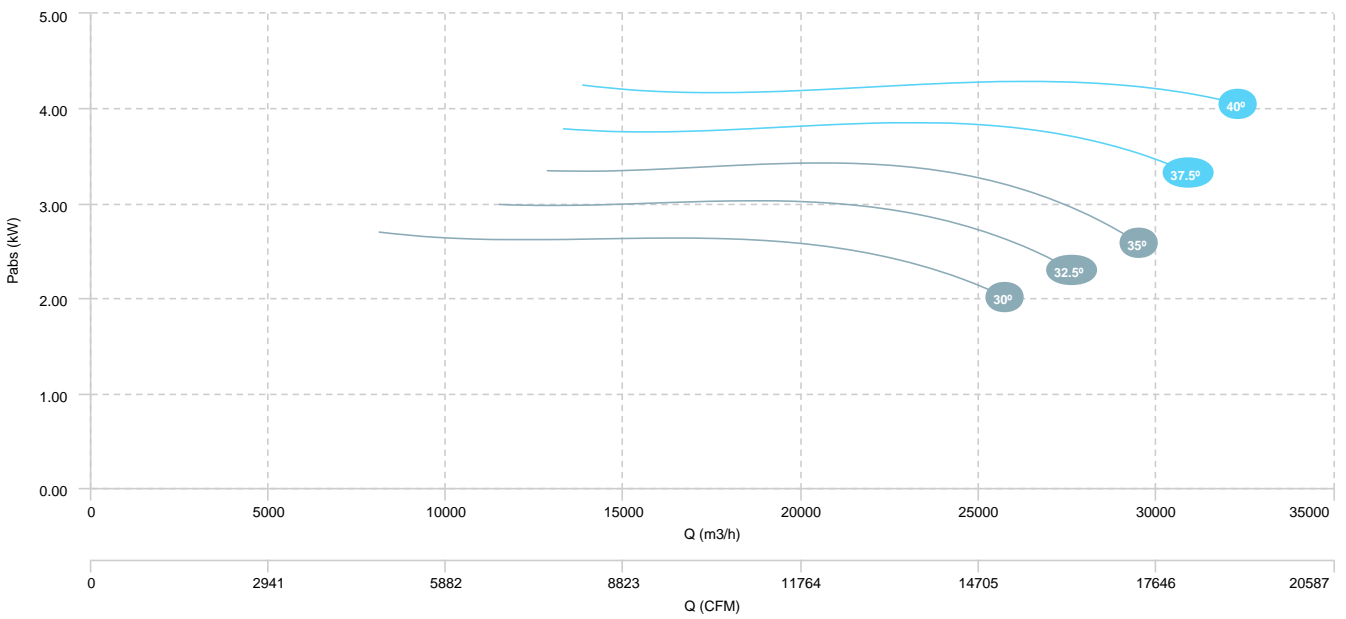

AIR FLOW - PRESSURE

AIR FLOW - ABSORBED POWER

HMFx 80 T4/T6 3/1kW (A5:6)

HMFx 80 T4/T6 4,5/1,5kW (A5:6)

AIR FLOW - PRESSURE (4 poles)

AIR FLOW - ABSORBED POWER (4 poles)

HMFx 80 T4/T6 3/1kW (A5:6)

HMFx 80 T4/T6 4,5/1,5kW (A5:6)