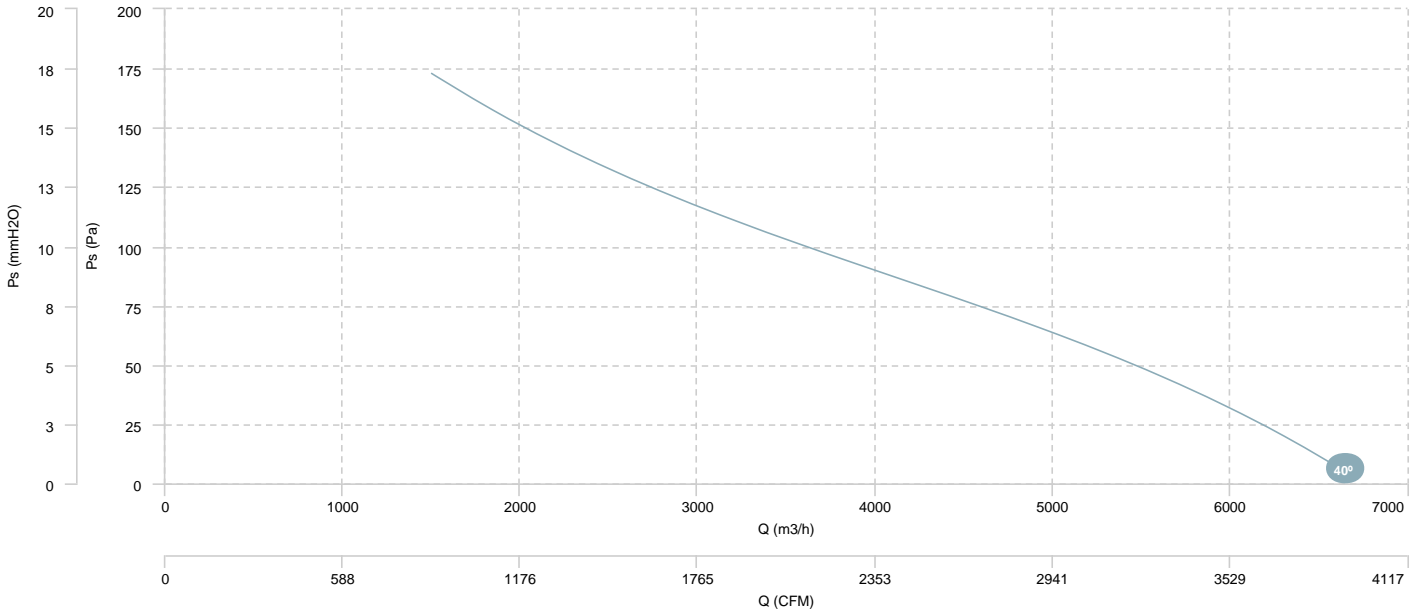

HMFx 45 T2 3kW (A8:12)

AIR FLOW - PRESSURE

AIR FLOW - ABSORBED POWER

HMXF 45 T4 0,75kW (A5:6)

AIR FLOW - PRESSURE

AIR FLOW - ABSORBED POWER

HMFx 45 T2/T4 1,5/0,37kW (A8:4)

HMFx 45 T2/T4 2,2/0,5kW (A8:4)