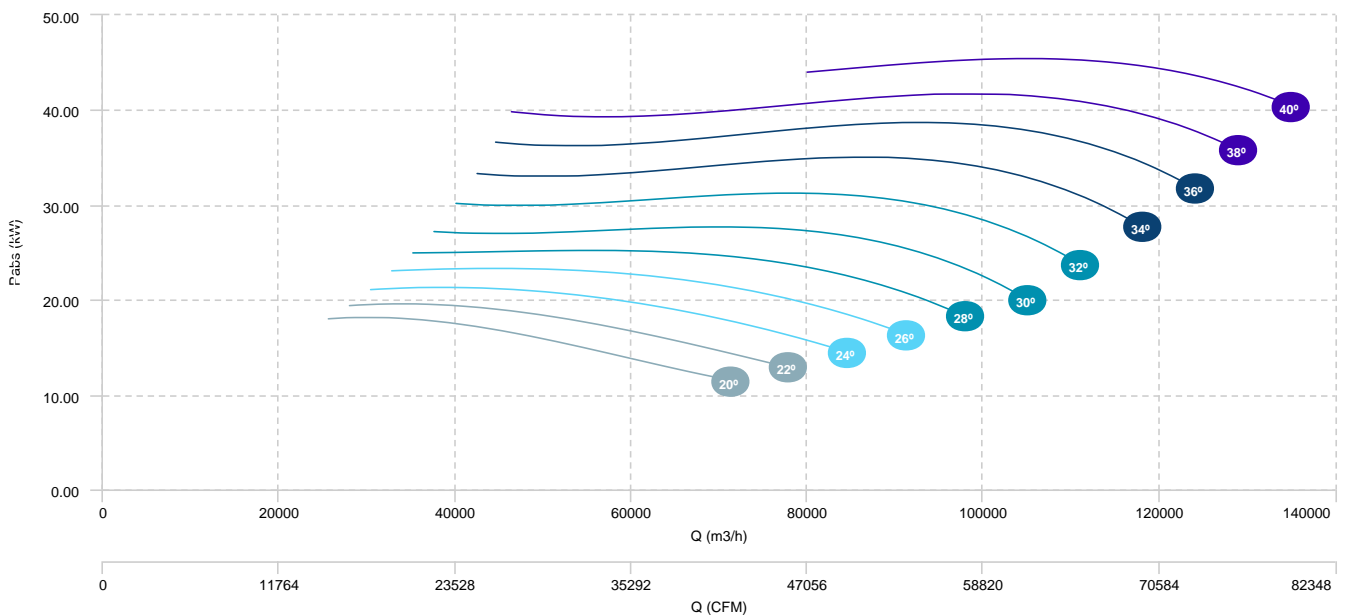

AIR FLOW - ABSORBED POWER