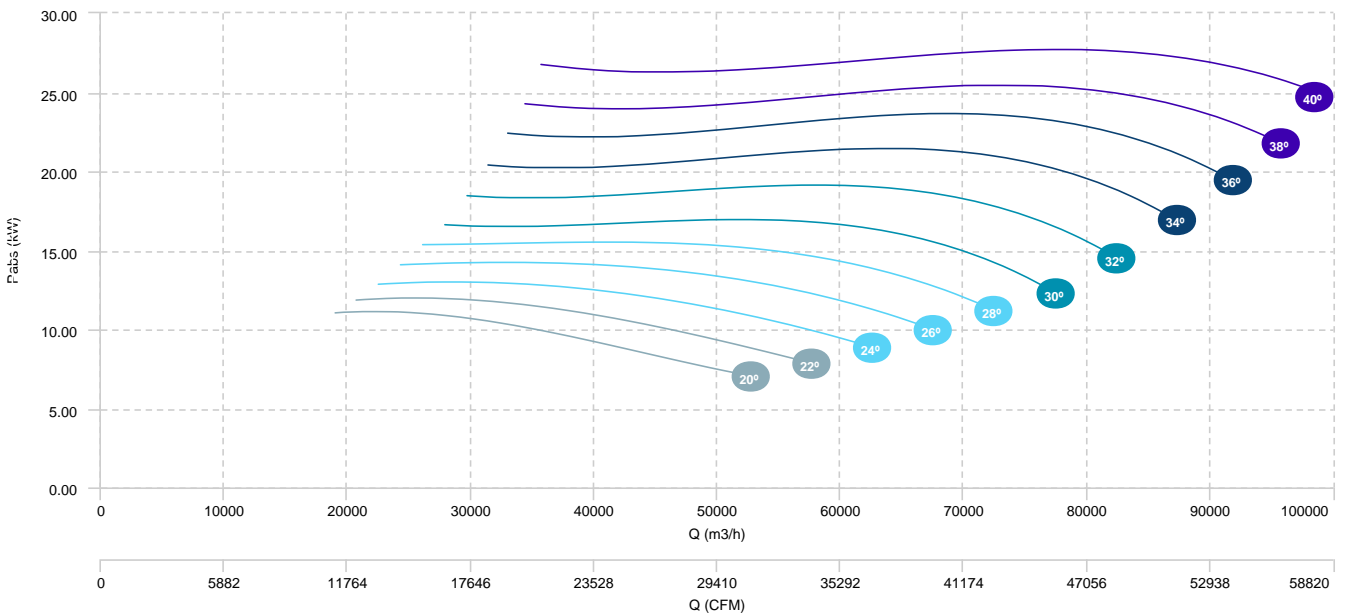

AIR FLOW - ABSORBED POWER