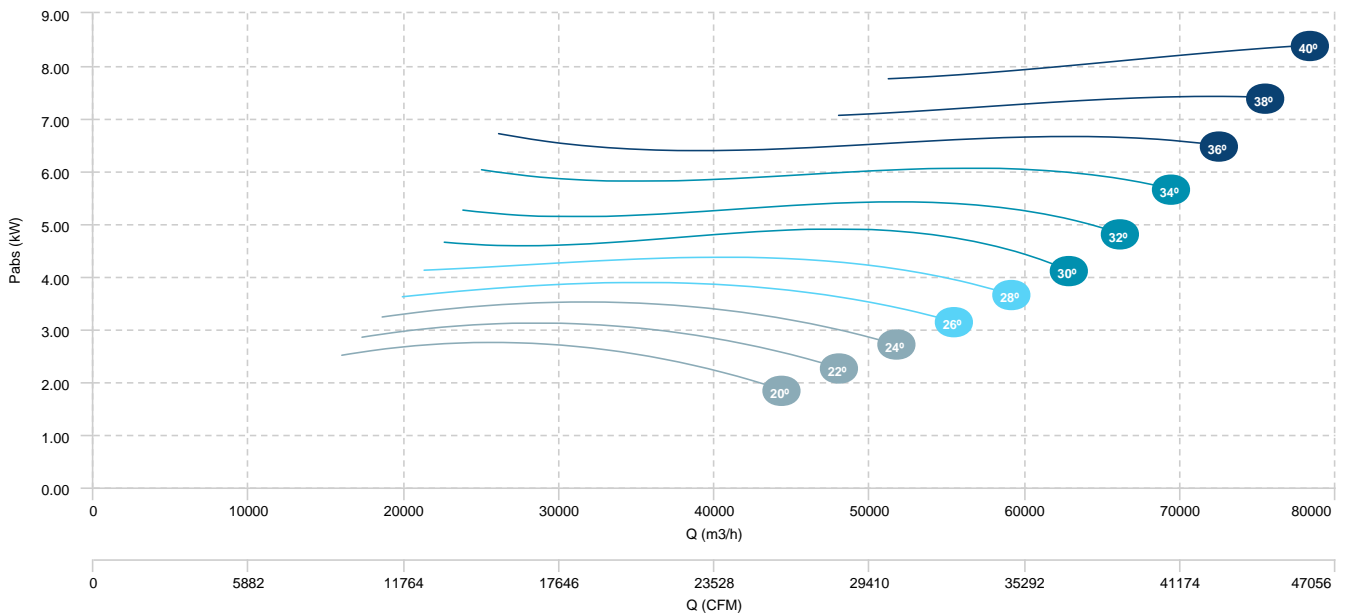

AIR FLOW - ABSORBED POWER