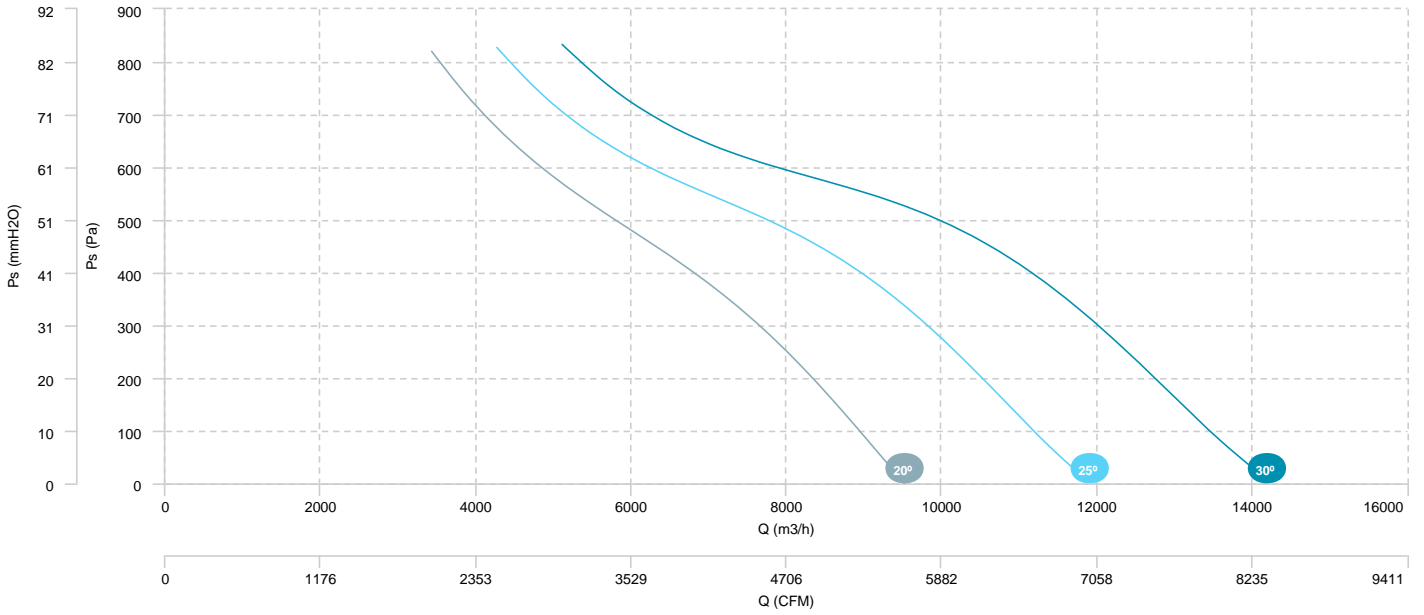

AIR FLOW - PRESSURE

AIR FLOW - ABSORBED POWER

HMFx 50 T2 2,2kW (A8:9)

HMFx 50 T2 3kW (A8:9)

HMFx 50 T2 4kW (A8:9)

AIR FLOW - PRESSURE

AIR FLOW - ABSORBED POWER

HMXF 50 T2 3kW (A8:12)