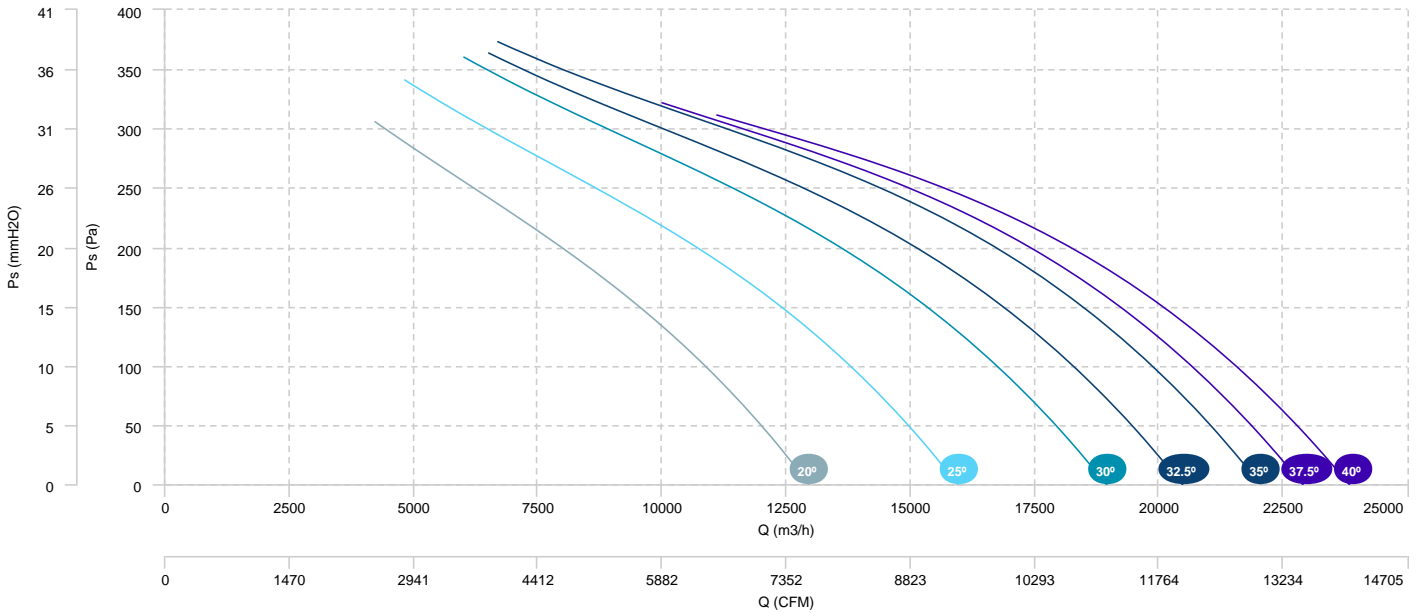

HMFx 71 T4/T6 0,75/0,25kW (A5:6)	HMFx 71 T4/T6 1,1/0,3kW (A5:6)	HMFx 71 T4/T6 1,5/0,37kW (A5:6)
HMFx 71 T4/T6 2,2/0,7kW (A5:6)	HMFx 71 T4/T6 3/1kW (A5:6)	

AIR FLOW - PRESSURE (4 poles)