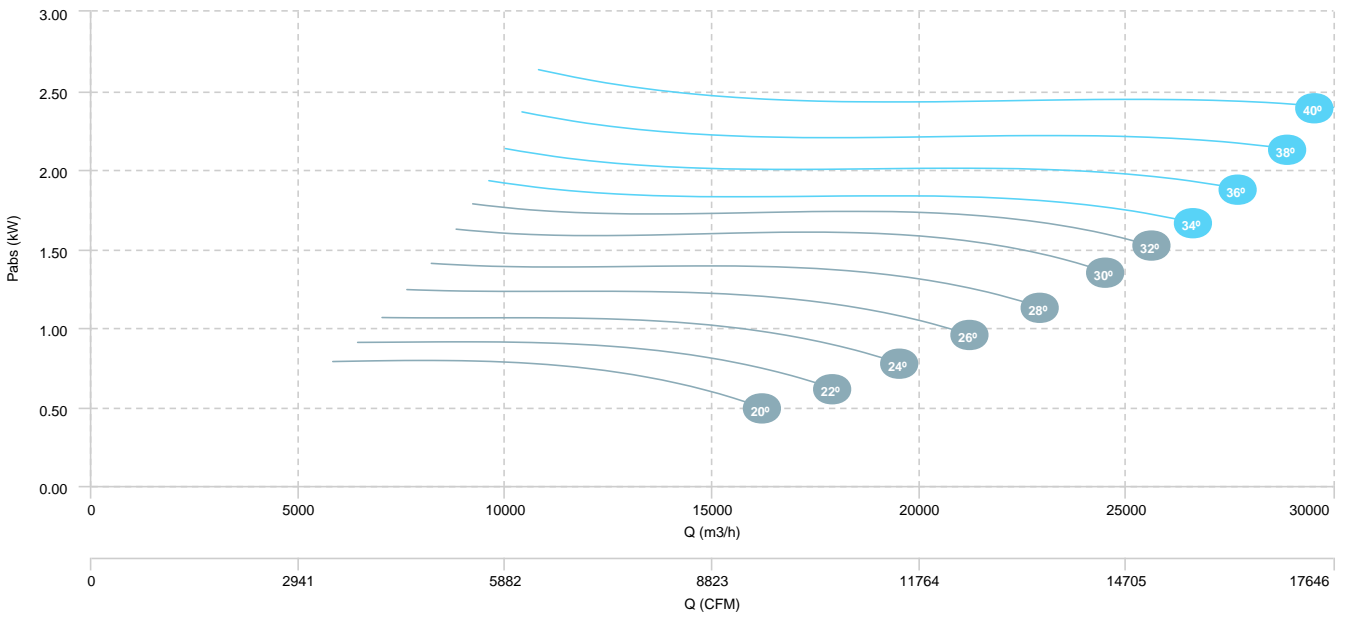

AIR FLOW - PRESSURE

AIR FLOW - ABSORBED POWER

HMFx 90 T6 1,5kW (A3:4)

HMFx 90 T6 2,2kW (A3:4)

AIR FLOW - PRESSURE

AIR FLOW - ABSORBED POWER

| | | |
|-------------------------|-------------------------|-----------------------|
| HMFx 90 T6 1,5kW (A3:8) | HMFx 90 T6 2,2kW (A3:8) | HMFx 90 T6 3kW (A3:8) |
| HMFx 90 T6 4kW (A3:8) | | |