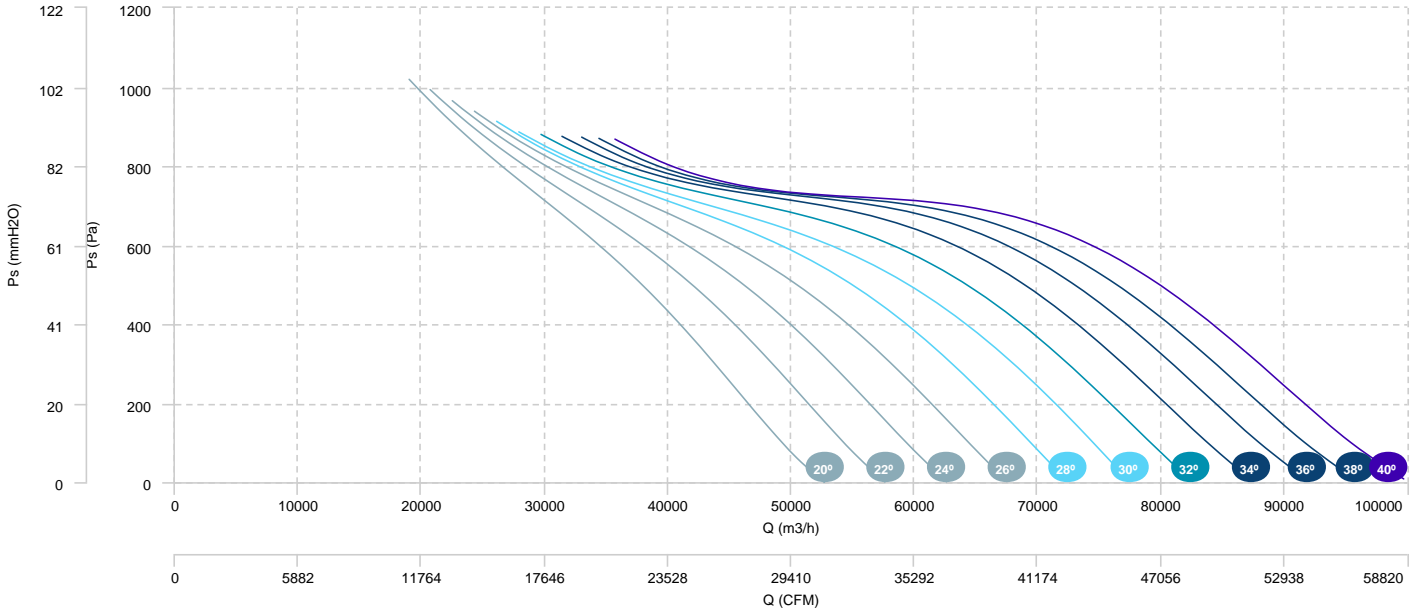

HMFx 112 T4/T6 14/4,5kW (A3:8)	HMFx 112 T4/T6 16/6,5kW (A3:8)	HMFx 112 T4/T6 20/8,5kW (A3:8)
HMFx 112 T4/T6 26/9kW (A3:8)	HMFx 112 T4/T6 34/12kW (A3:8)	

AIR FLOW - PRESSURE (4 poles)