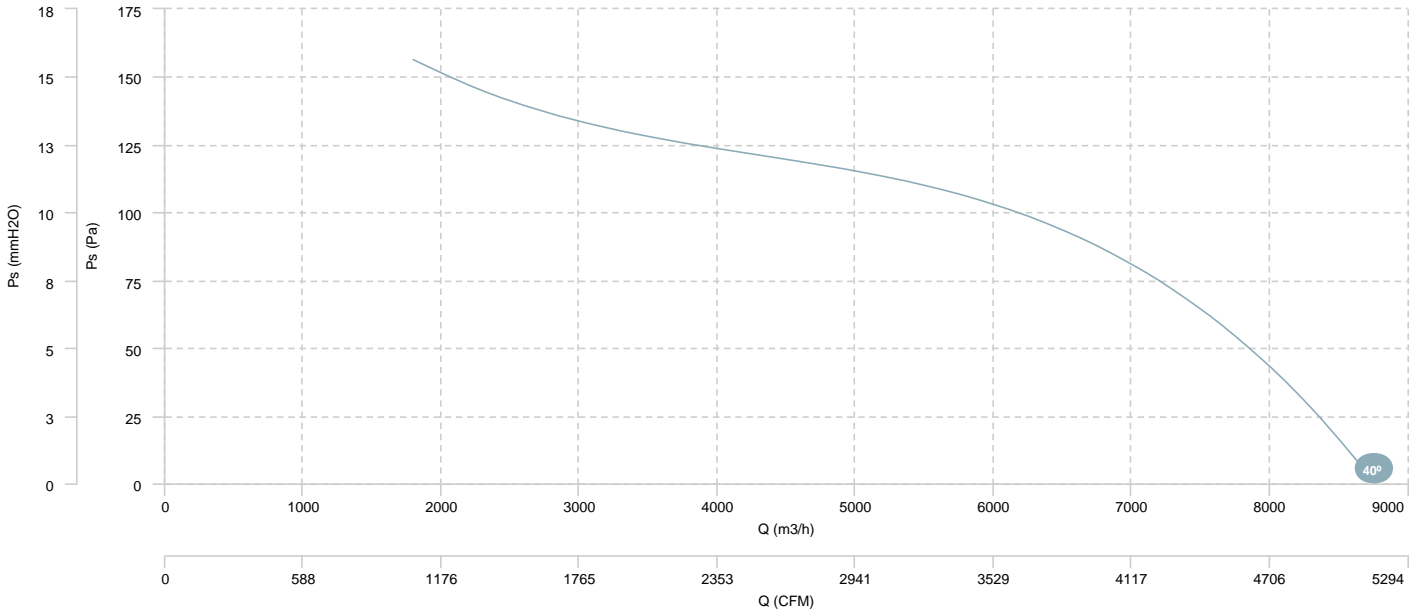

HMXF 50 T2 4kW (A8:12)

AIR FLOW - PRESSURE

AIR FLOW - ABSORBED POWER

HMFx 50 T4 0,75kW (A5:6)

AIR FLOW - PRESSURE

AIR FLOW - ABSORBED POWER

HMFx 50 T6 0,75kW (A5:6)

AIR FLOW - PRESSURE