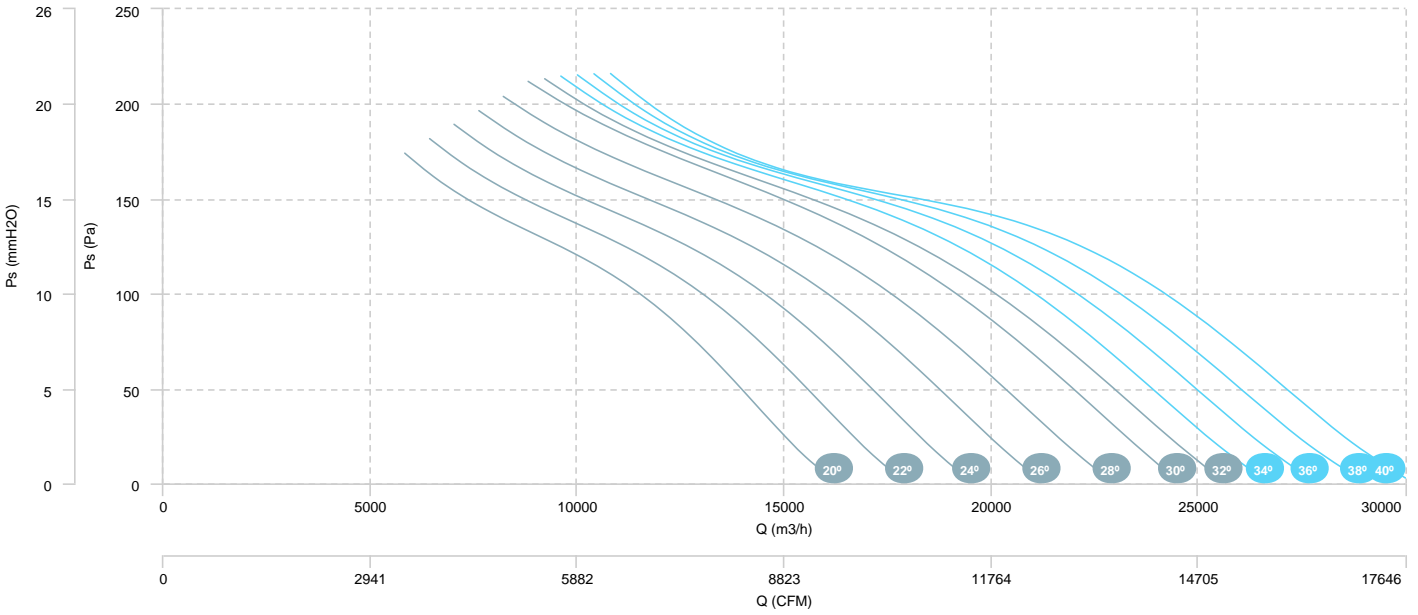

AIR FLOW - PRESSURE

AIR FLOW - ABSORBED POWER

HMFx 90 T6 1,5kW (A3:4)

HMFx 90 T6 2,2kW (A3:4)

AIR FLOW - PRESSURE

AIR FLOW - ABSORBED POWER

| | | |
|-------------------------|-------------------------|-----------------------|
| HMFx 90 T6 1,5kW (A3:8) | HMFx 90 T6 2,2kW (A3:8) | HMFx 90 T6 3kW (A3:8) |
| HMFx 90 T6 4kW (A3:8) | | |