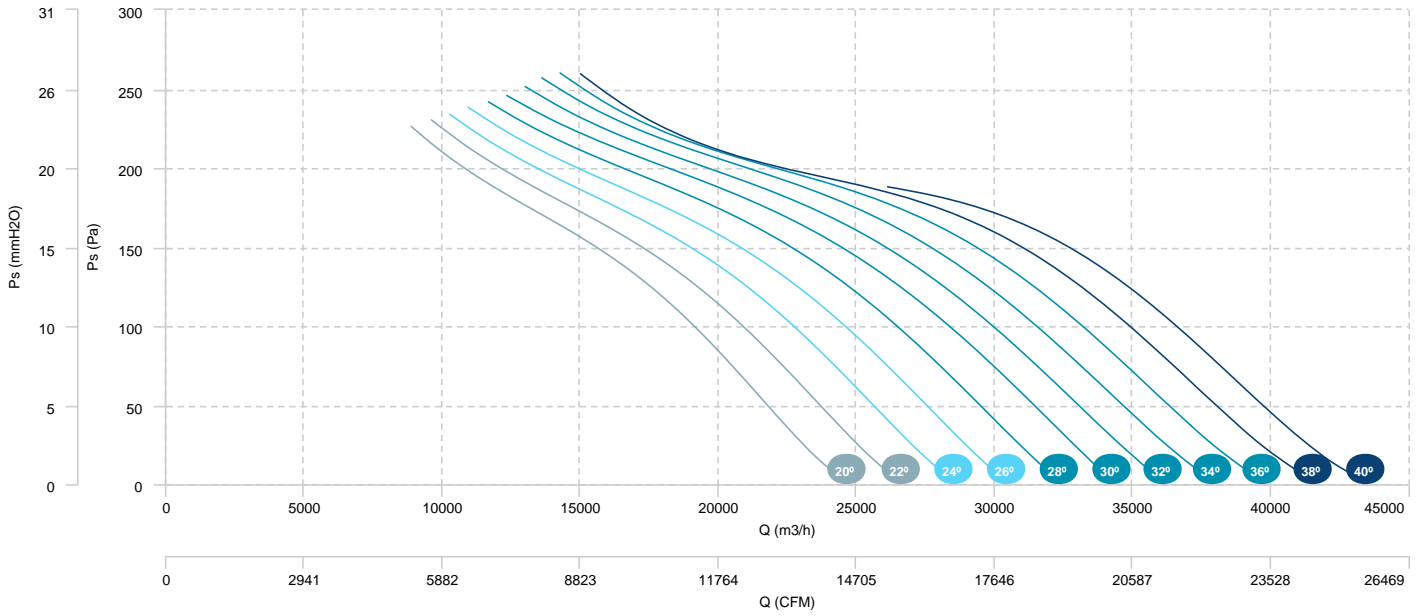

HMFx 100 T4/T6 4,5/1,5kW (A3:4)	HMFx 100 T4/T6 6/2,2kW (A3:4)	HMFx 100 T4/T6 10/3,3kW (A3:4)
HMFx 100 T4/T6 14/4,5kW (A3:4)		

AIR FLOW - PRESSURE (6 poles)