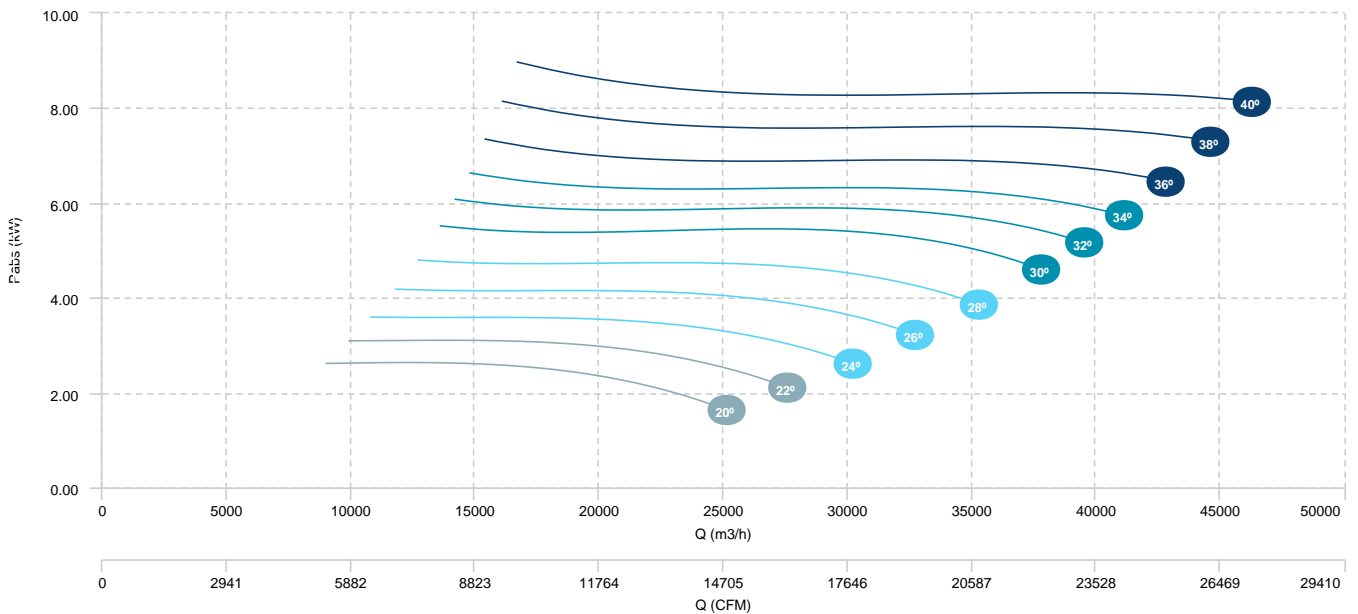

AIR FLOW - ABSORBED POWER (4 poles)