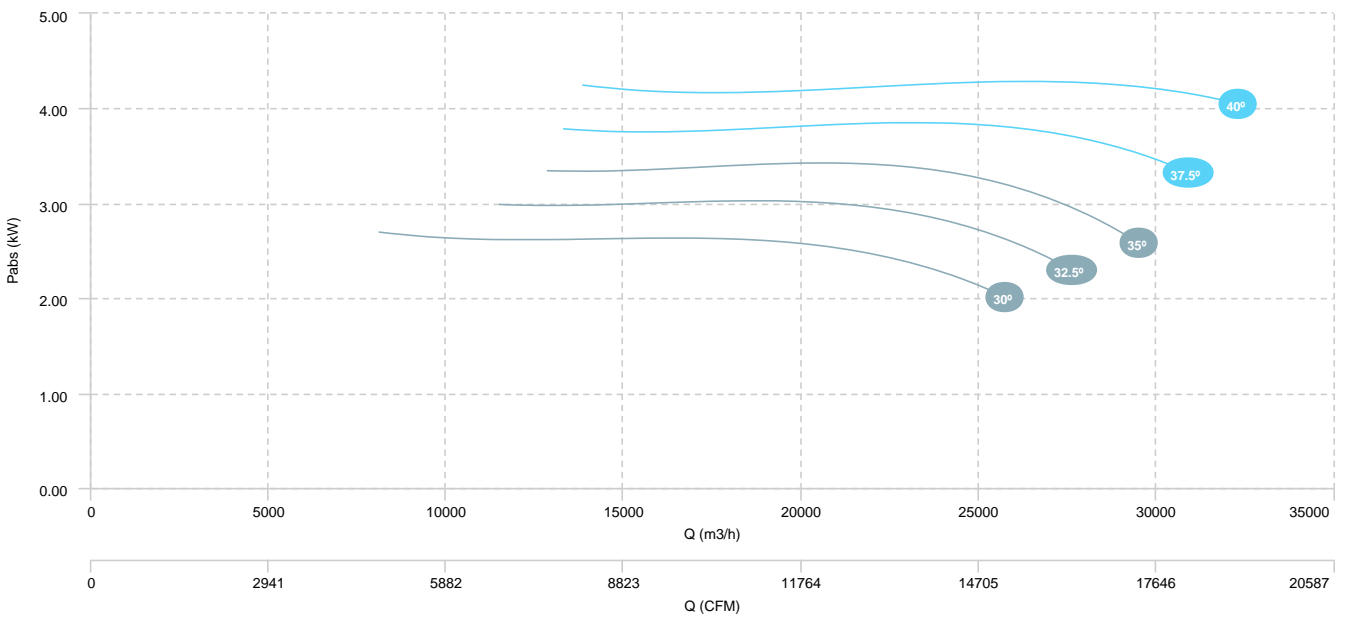

AIR FLOW - PRESSURE (6 poles)

HMFx 80 T4/T8 3/0,55kW (A5:6)

HMFx 80 T4/T8 4/0,75kW (A5:6)

AIR FLOW - PRESSURE (4 poles)

AIR FLOW - ABSORBED POWER (4 poles)

HMFx 80 T4/T8 3/0,55kW (A5:6)

HMFx 80 T4/T8 4/0,75kW (A5:6)