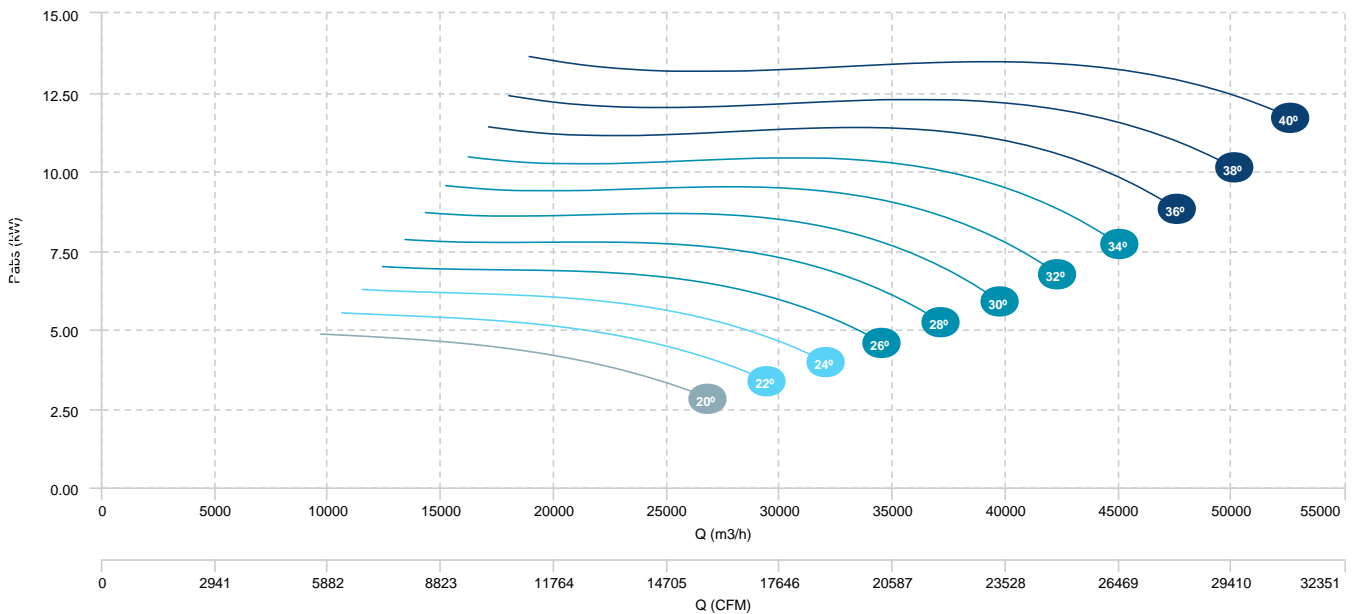

AIR FLOW - ABSORBED POWER (4 poles)