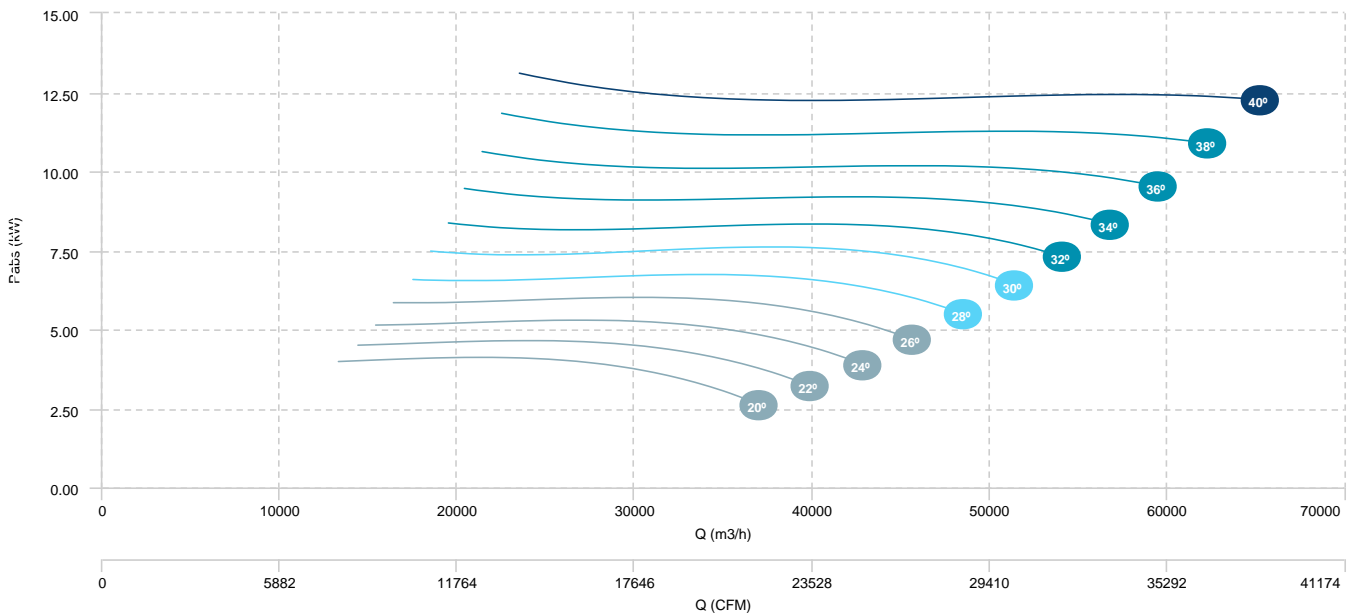

AIR FLOW - ABSORBED POWER