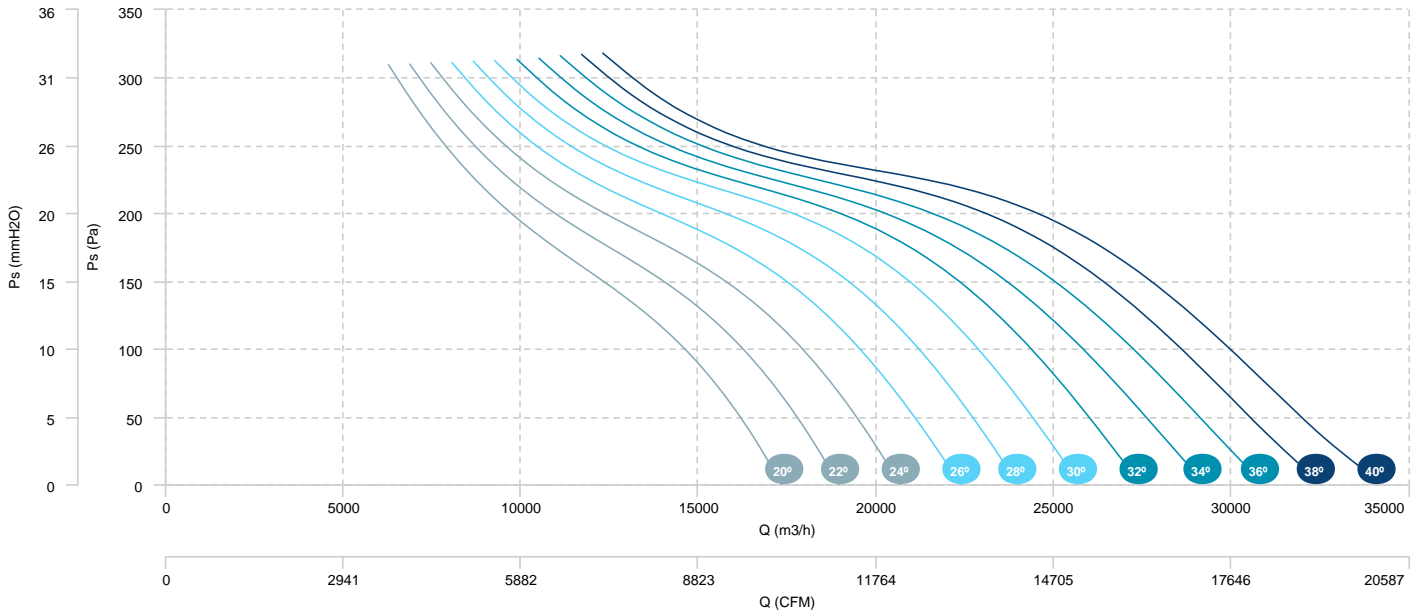

HMFx 90 T6 1,5kW (A3:8)	HMFx 90 T6 2,2kW (A3:8)	HMFx 90 T6 3kW (A3:8)
HMFx 90 T6 4kW (A3:8)		

AIR FLOW - PRESSURE