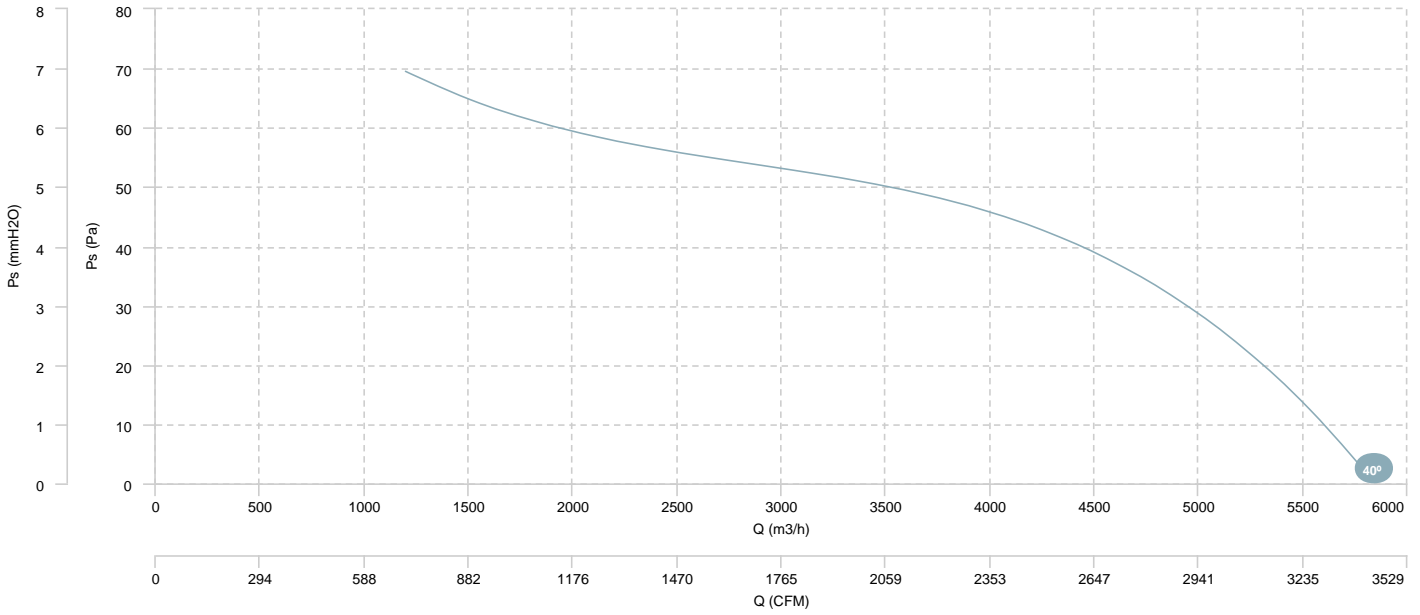

AIR FLOW - PRESSURE (4 poles)

AIR FLOW - ABSORBED POWER (4 poles)

HMFx 50 T4/T6 0,75/0,25kW (A5:6)

AIR FLOW - PRESSURE (6 poles)

HMXF 50 T4/T8 0,8/0,2kW (A5:6)

AIR FLOW - PRESSURE (4 poles)

AIR FLOW - ABSORBED POWER (4 poles)