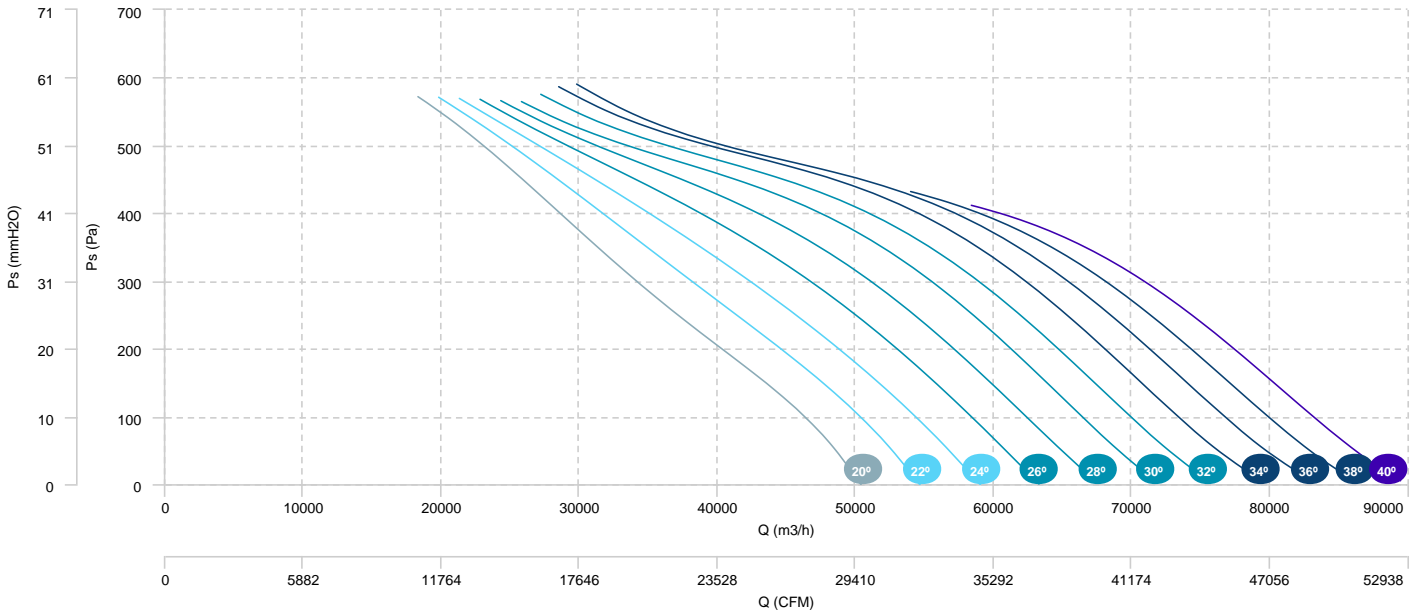

HMFx 112 T4 5,5kW (A3:4)	HMFx 112 T4 7,5kW (A3:4)	HMFx 112 T4 11kW (A3:4)
HMFx 112 T4 15kW (A3:4)	HMFx 112 T4 18,5kW (A3:4)	

AIR FLOW - PRESSURE