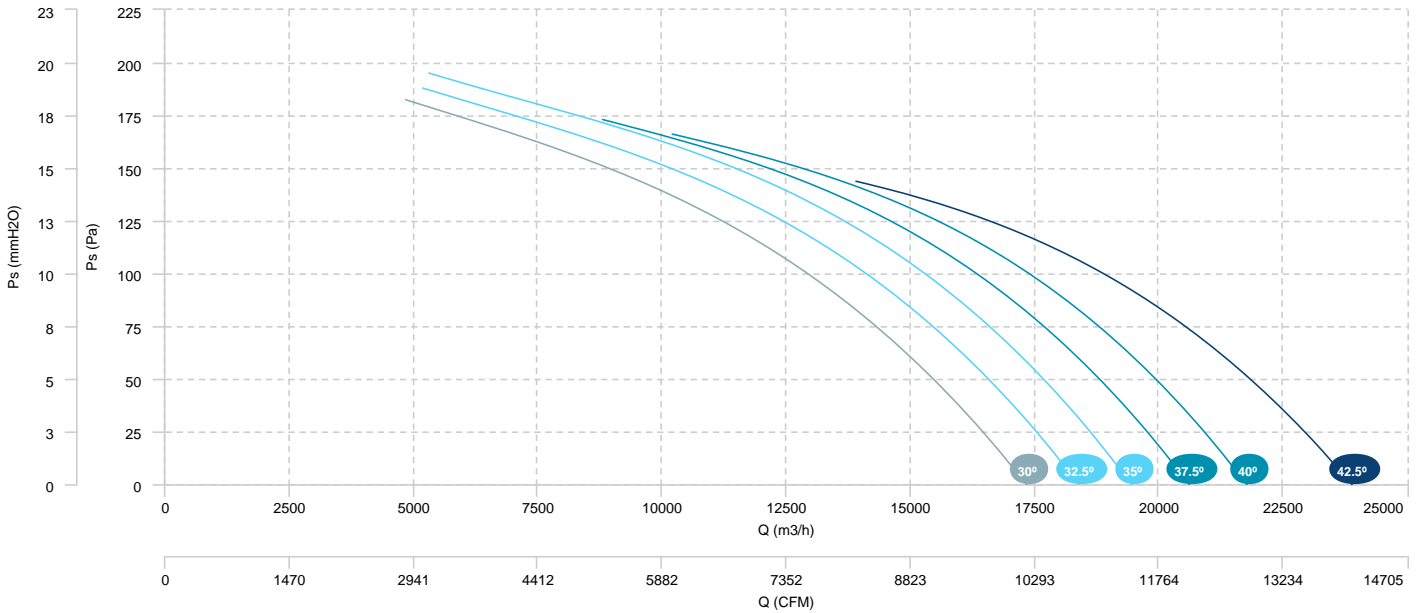

HMXF 80 T6 0,75kW (A5:6)	HMXF 80 T6 1,1kW (A5:6)	HMXF 80 T6 1,5kW (A5:6)
HMXF 80 T6 2,2kW (A5:6)		

AIR FLOW - PRESSURE