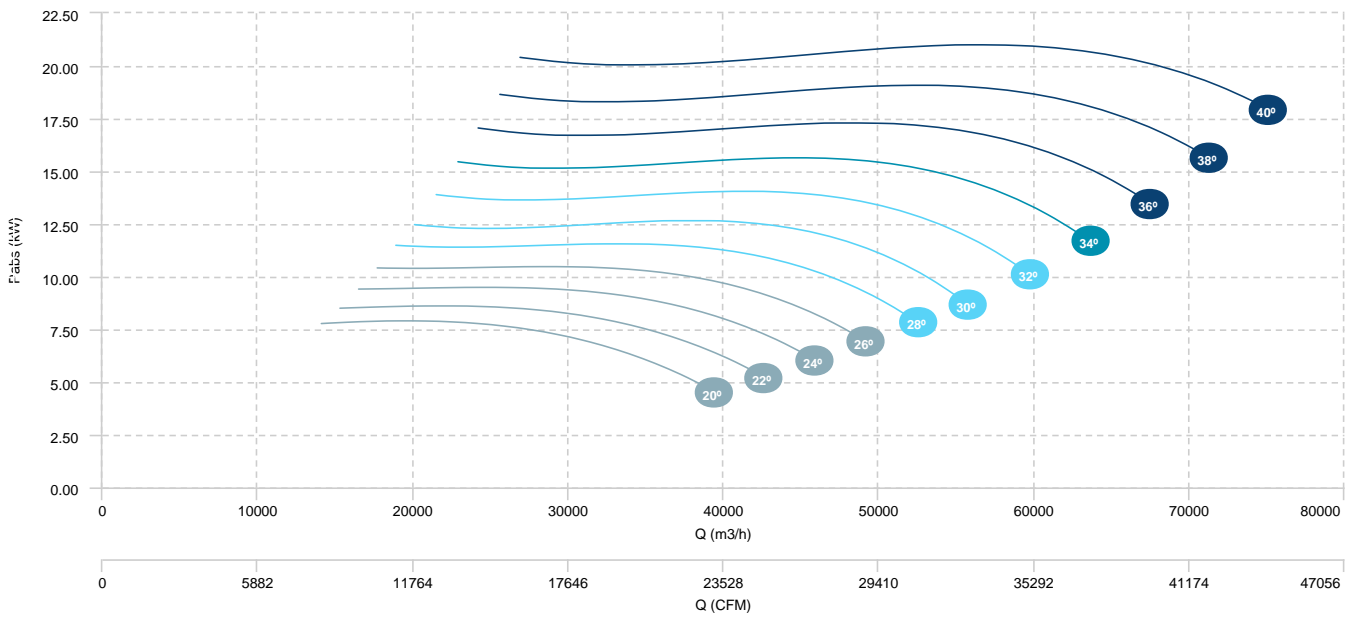

AIR FLOW - ABSORBED POWER (4 poles)