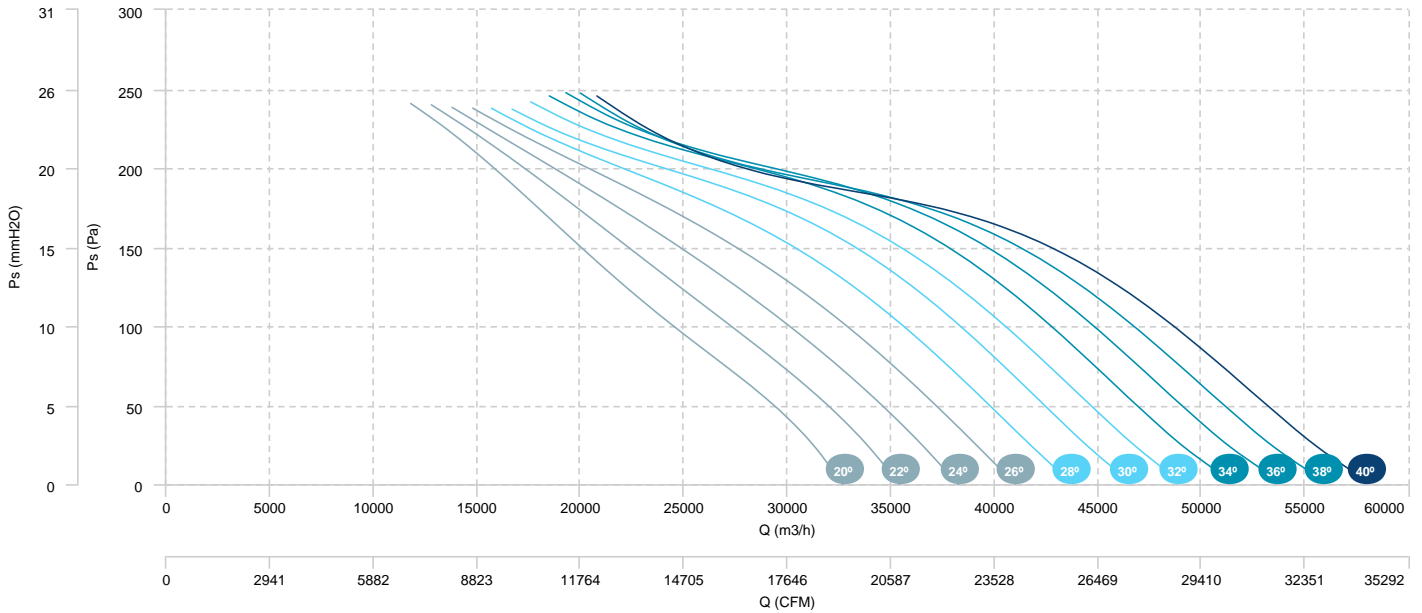

AIR FLOW - PRESSURE

AIR FLOW - ABSORBED POWER

- HMFx 112 T6 2,2kW (A3:4)
- HMFx 112 T6 3kW (A3:4)
- HMFx 112 T6 4kW (A3:4)
- HMFx 112 T6 5,5kW (A3:4)

AIR FLOW - PRESSURE

AIR FLOW - ABSORBED POWER

| | | |
|--------------------------|------------------------|--------------------------|
| HMXF 112 T6 3kW (A3:8) | HMXF 112 T6 4kW (A3:8) | HMXF 112 T6 5,5kW (A3:8) |
| HMXF 112 T6 7,5kW (A3:8) | | |