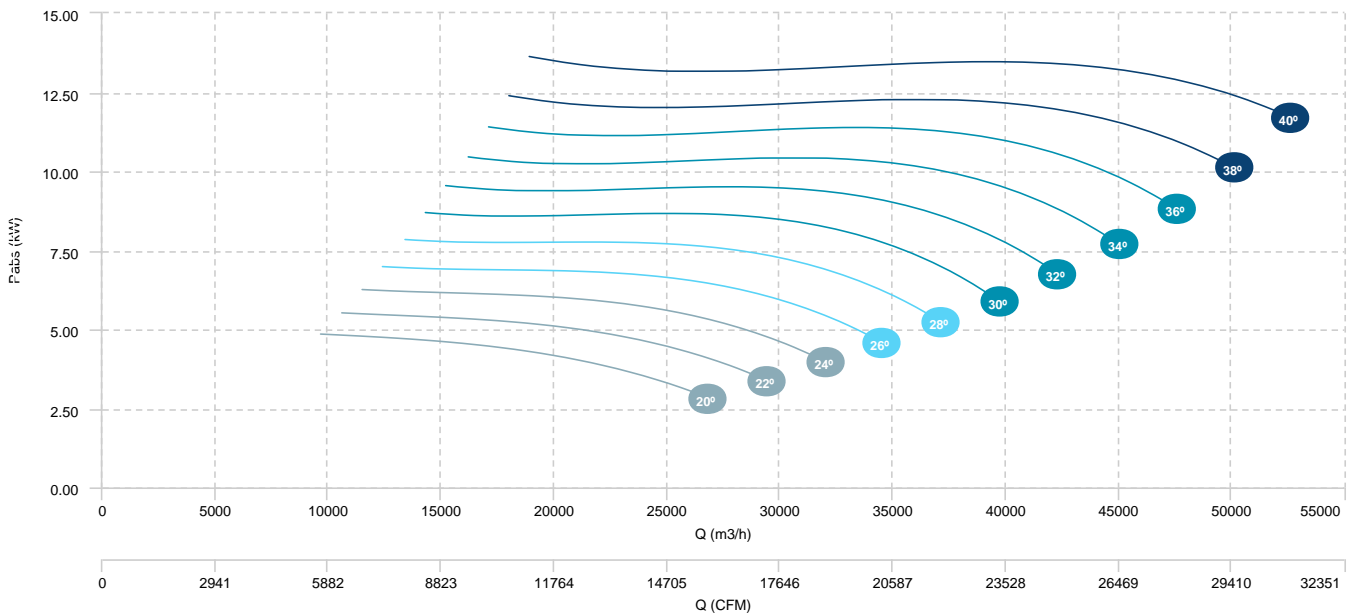

AIR FLOW - ABSORBED POWER