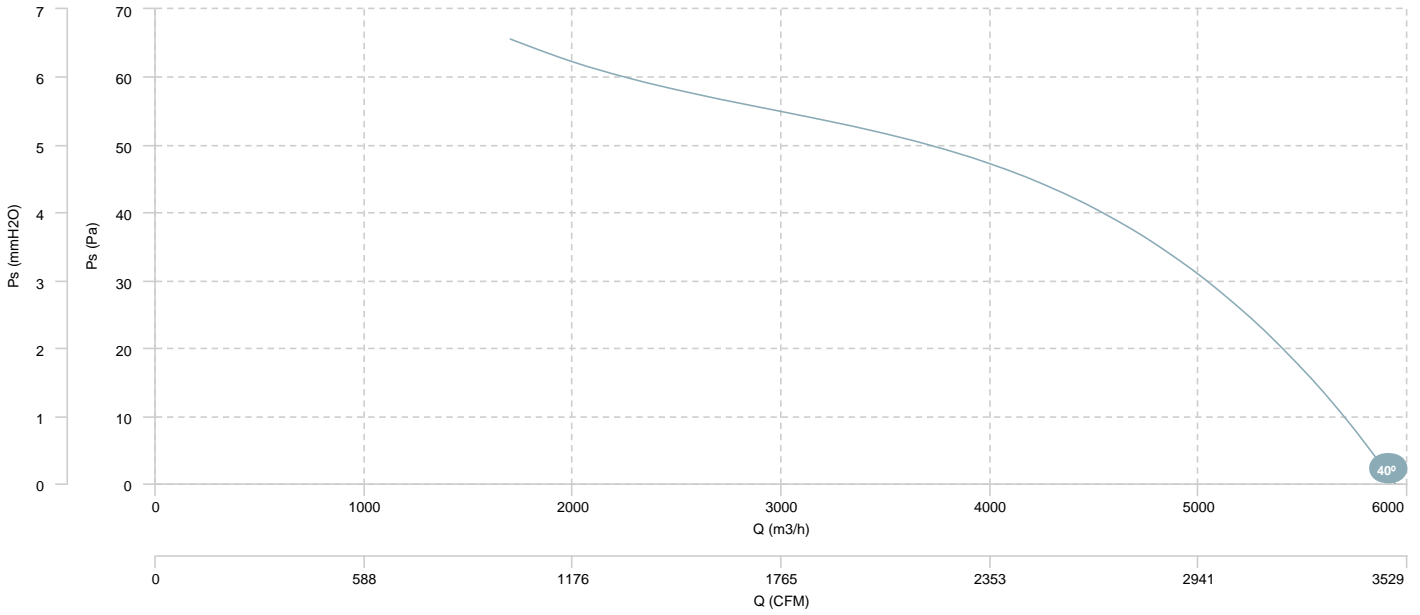

HMXF 50 T2 4kW (A8:12)

AIR FLOW - PRESSURE

AIR FLOW - ABSORBED POWER

HMFx 50 T4 0,75kW (A5:6)

AIR FLOW - PRESSURE

AIR FLOW - ABSORBED POWER

HMFx 50 T6 0,75kW (A5:6)

AIR FLOW - PRESSURE