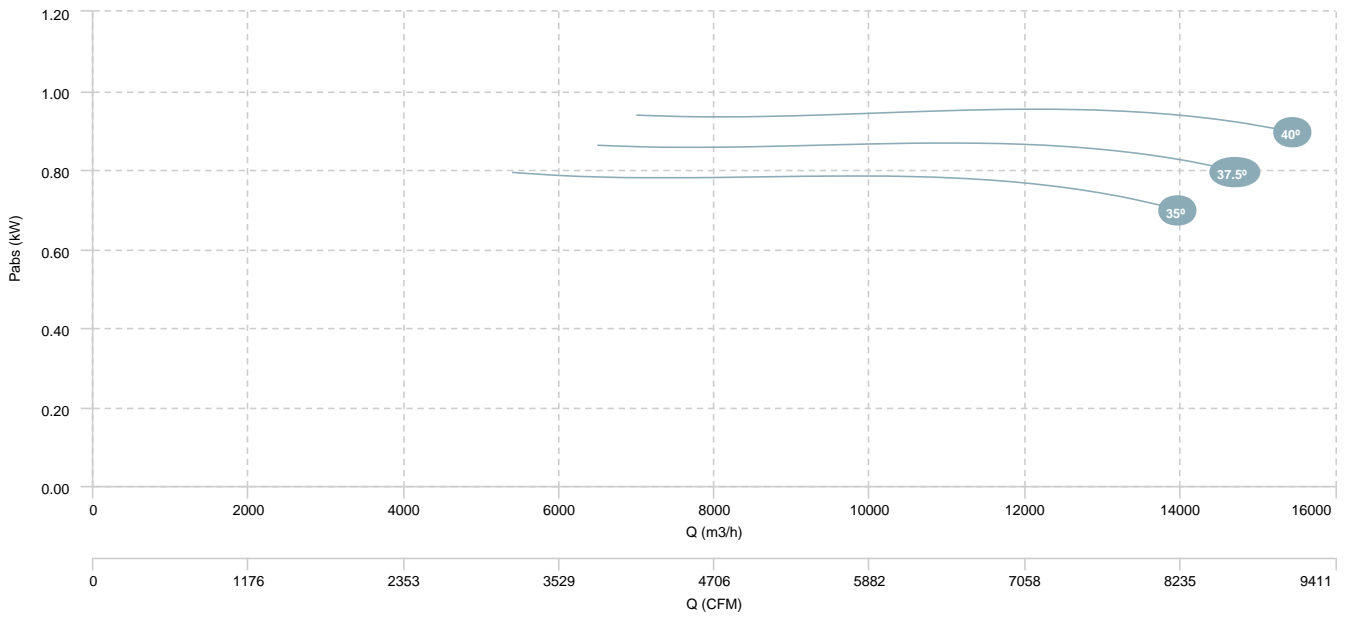

AIR FLOW - PRESSURE

AIR FLOW - ABSORBED POWER

HMXF 71 T6 0,75kW (A5:6)

AIR FLOW - PRESSURE

AIR FLOW - ABSORBED POWER

| | | |
|----------------------------------|--------------------------------|---------------------------------|
| HMFx 71 T4/T6 0,75/0,25kW (A5:6) | HMFx 71 T4/T6 1,1/0,3kW (A5:6) | HMFx 71 T4/T6 1,5/0,37kW (A5:6) |
| HMFx 71 T4/T6 2,2/0,7kW (A5:6) | HMFx 71 T4/T6 3/1kW (A5:6) | |