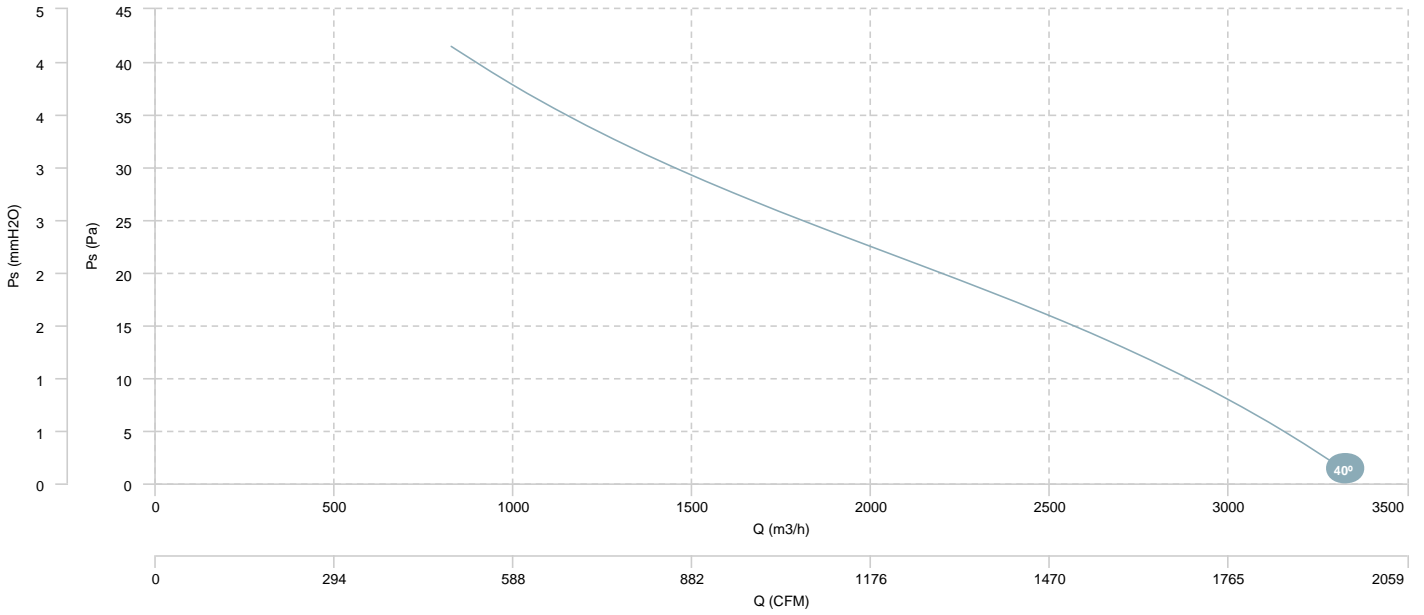

HMFx 45 T4/T6 0,75/0,25kW (A5:6)

AIR FLOW - PRESSURE (6 poles)

HMXF 45 T4/T8 0,8/0,2kW (A5:6)

AIR FLOW - PRESSURE (4 poles)

AIR FLOW - ABSORBED POWER (4 poles)

HMXF 45 T4/T8 0,8/0,2kW (A5:6)

AIR FLOW - PRESSURE (8 poles)