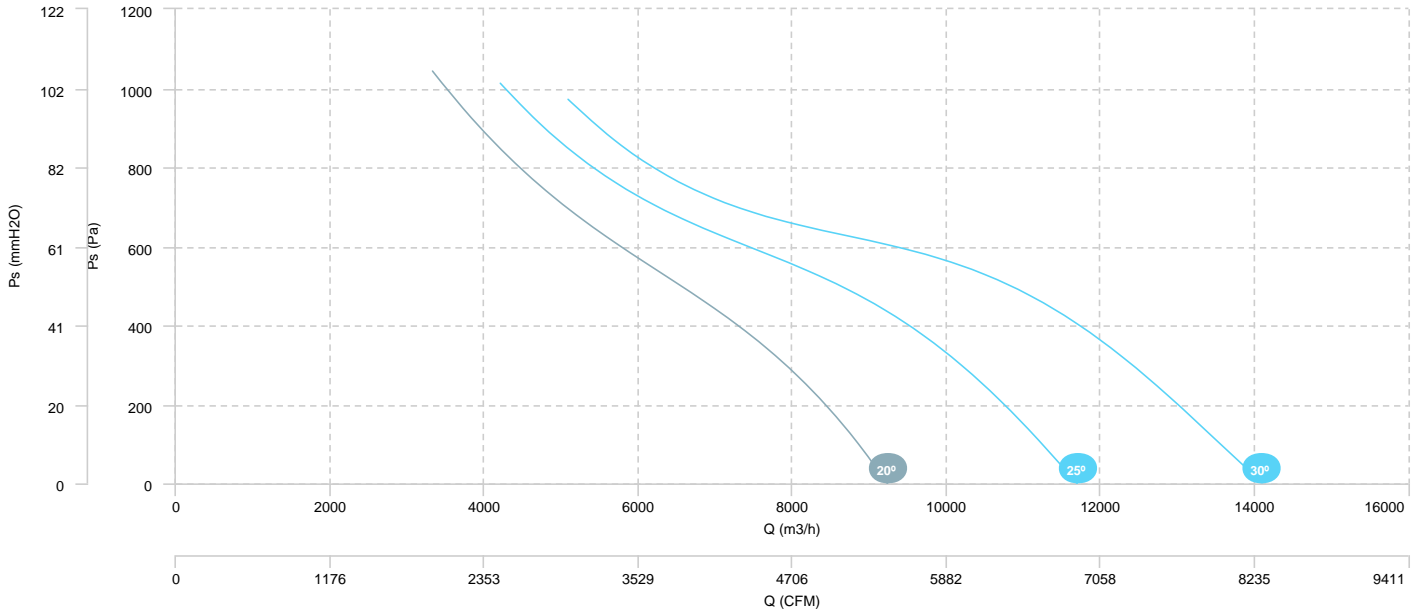

HMXF 50 T2 3kW (A8:12)

HMXF 50 T2 4kW (A8:12)

AIR FLOW - PRESSURE