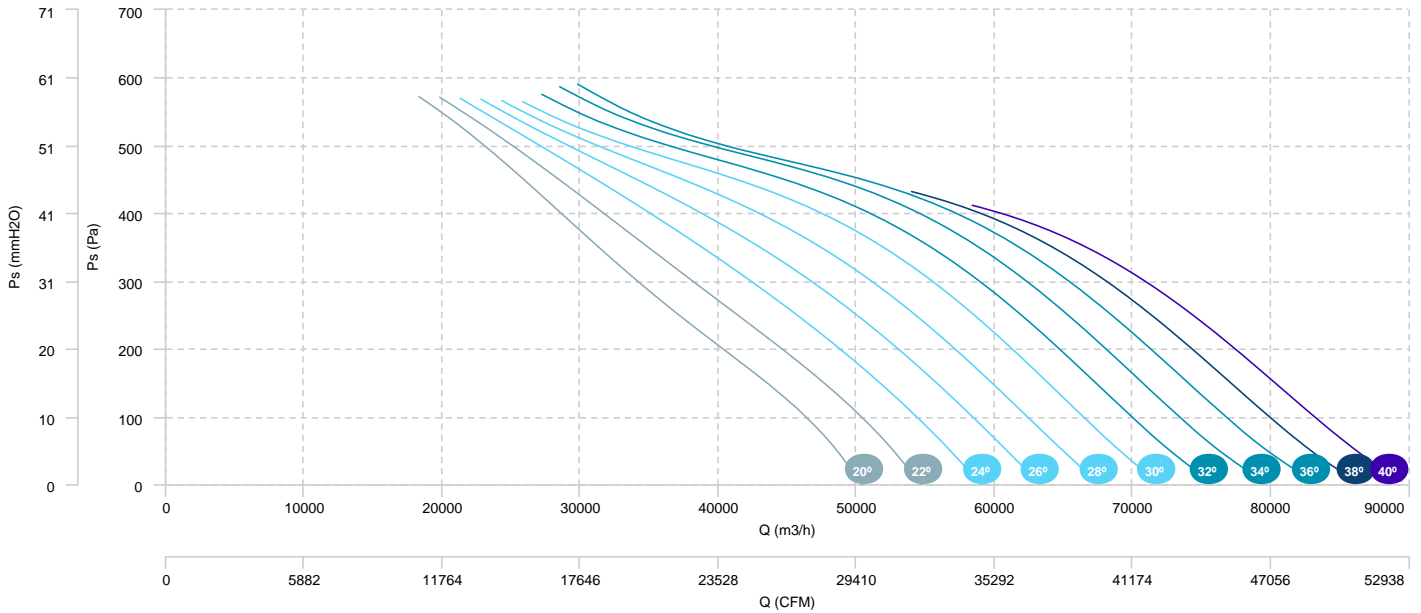

HMFx 112 T4/T6 6/2,2kW (A3:4)	HMFx 112 T4/T6 10/3,3kW (A3:4)	HMFx 112 T4/T6 14/4,5kW (A3:4)
HMFx 112 T4/T6 16/6,5kW (A3:4)	HMFx 112 T4/T6 20/8,5kW (A3:4)	

AIR FLOW - PRESSURE (4 poles)