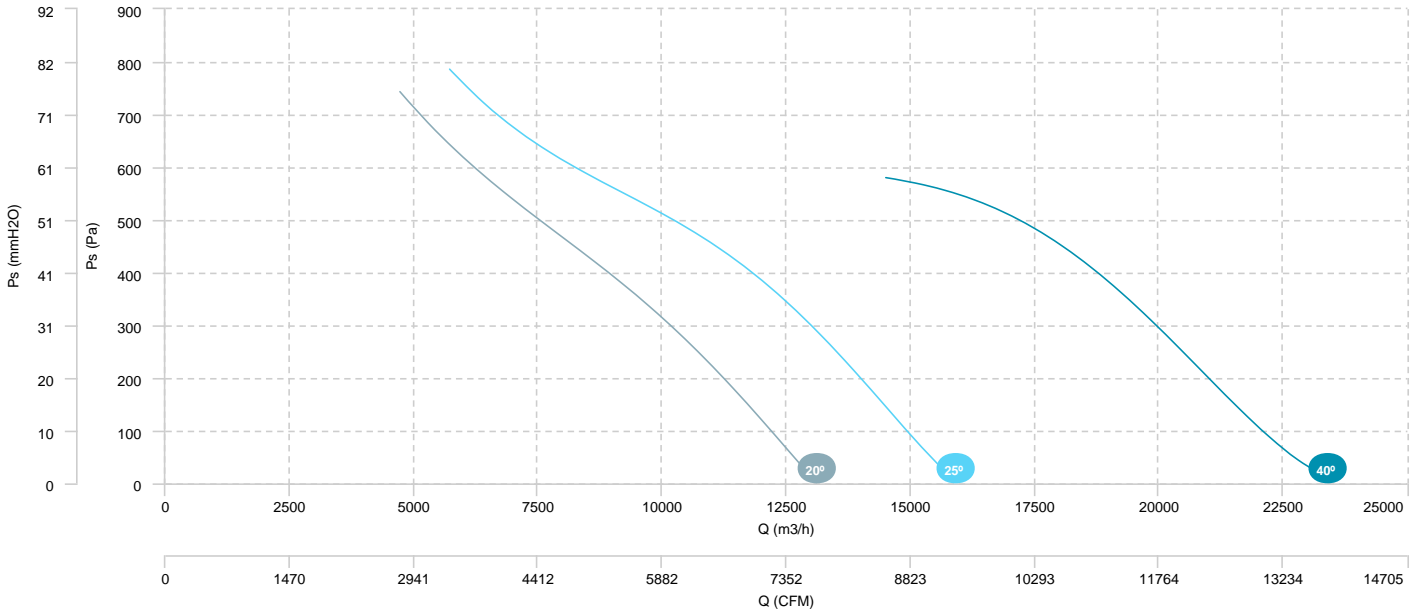

AIR FLOW - PRESSURE

AIR FLOW - ABSORBED POWER

HMFx 56 T2 2,2kW (A8:6)

HMFx 56 T2 3kW (A8:6)

HMFx 56 T2 7,5kW (A8:6)

AIR FLOW - PRESSURE

AIR FLOW - ABSORBED POWER

HMFx 56 T2 3kW (A8:9)