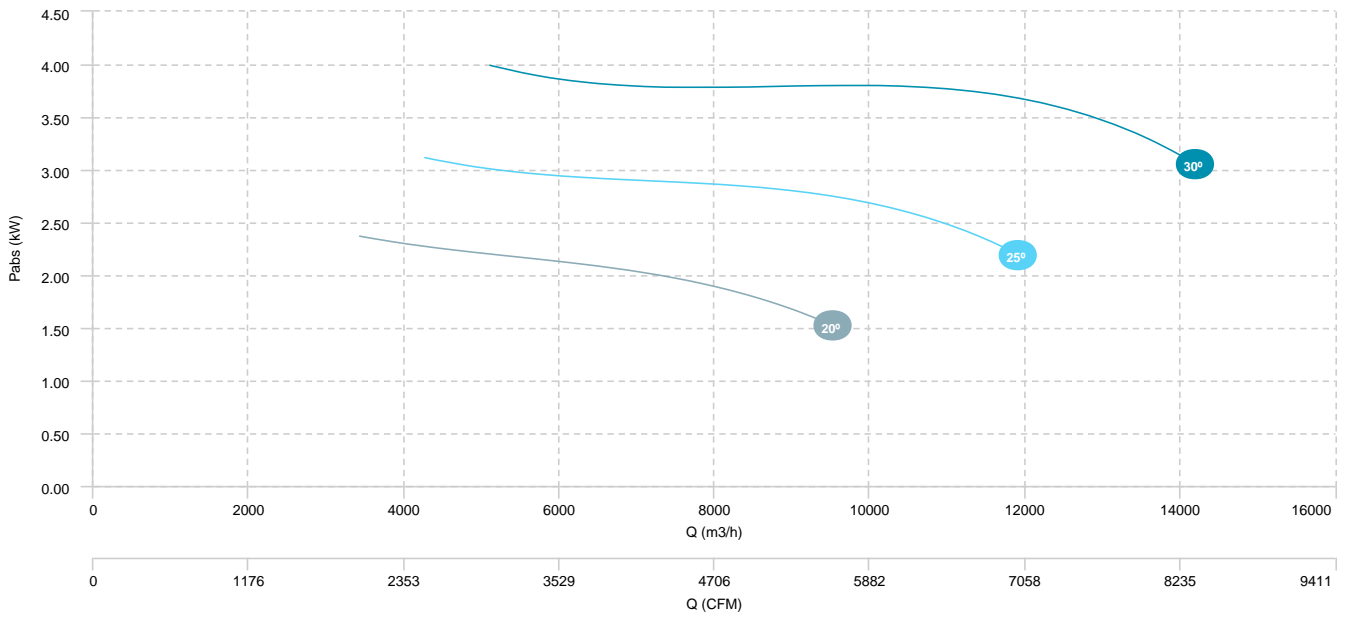

AIR FLOW - PRESSURE

AIR FLOW - ABSORBED POWER

HMFx 50 T2 2,2kW (A8:9)

HMFx 50 T2 3kW (A8:9)

HMFx 50 T2 4kW (A8:9)

AIR FLOW - PRESSURE

AIR FLOW - ABSORBED POWER

HMXF 50 T2 3kW (A8:12)