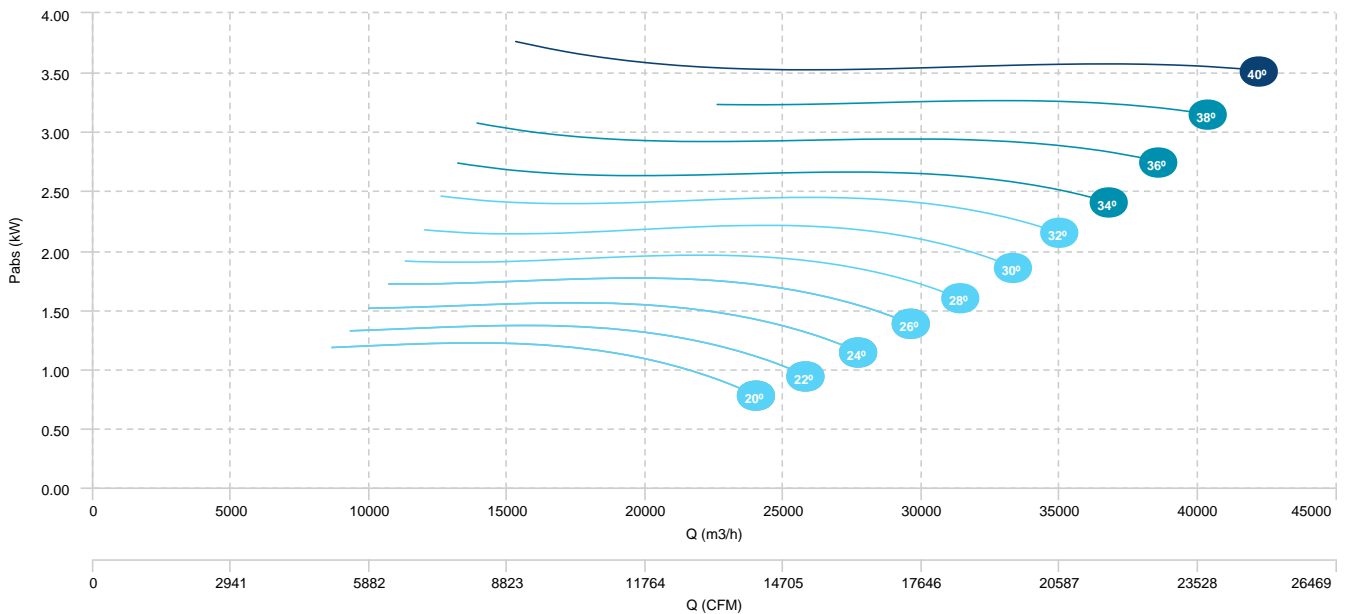

AIR FLOW - ABSORBED POWER