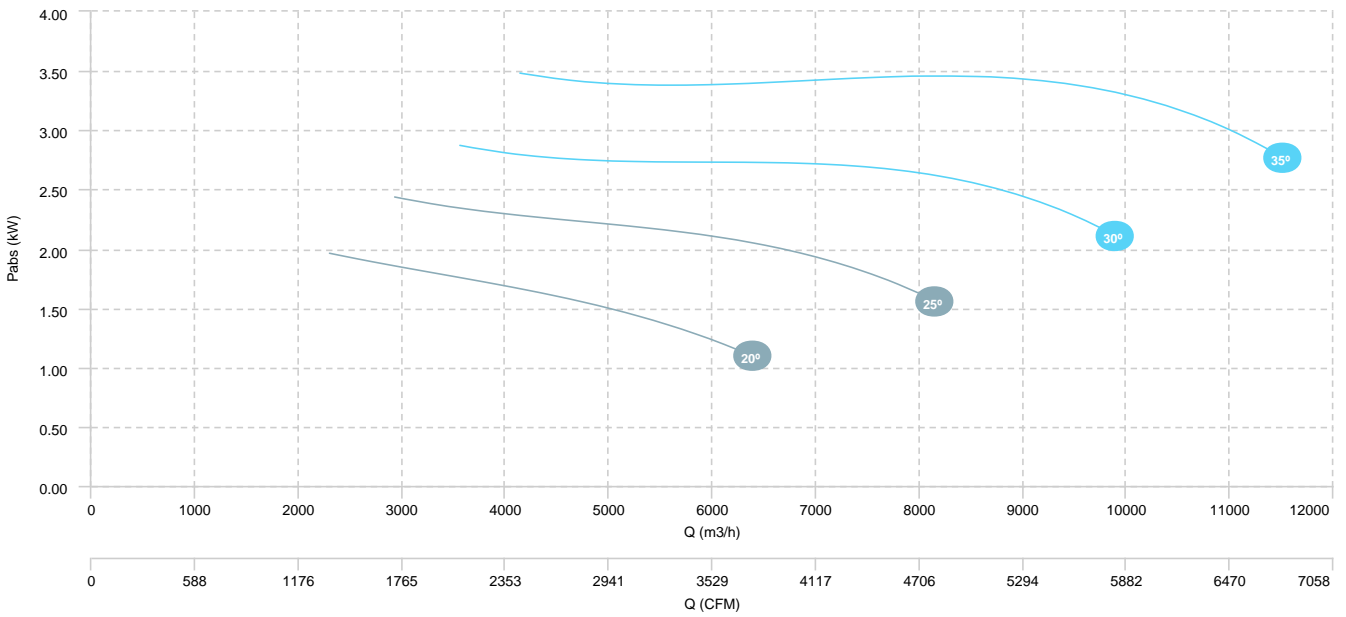

AIR FLOW - ABSORBED POWER (2 poles)