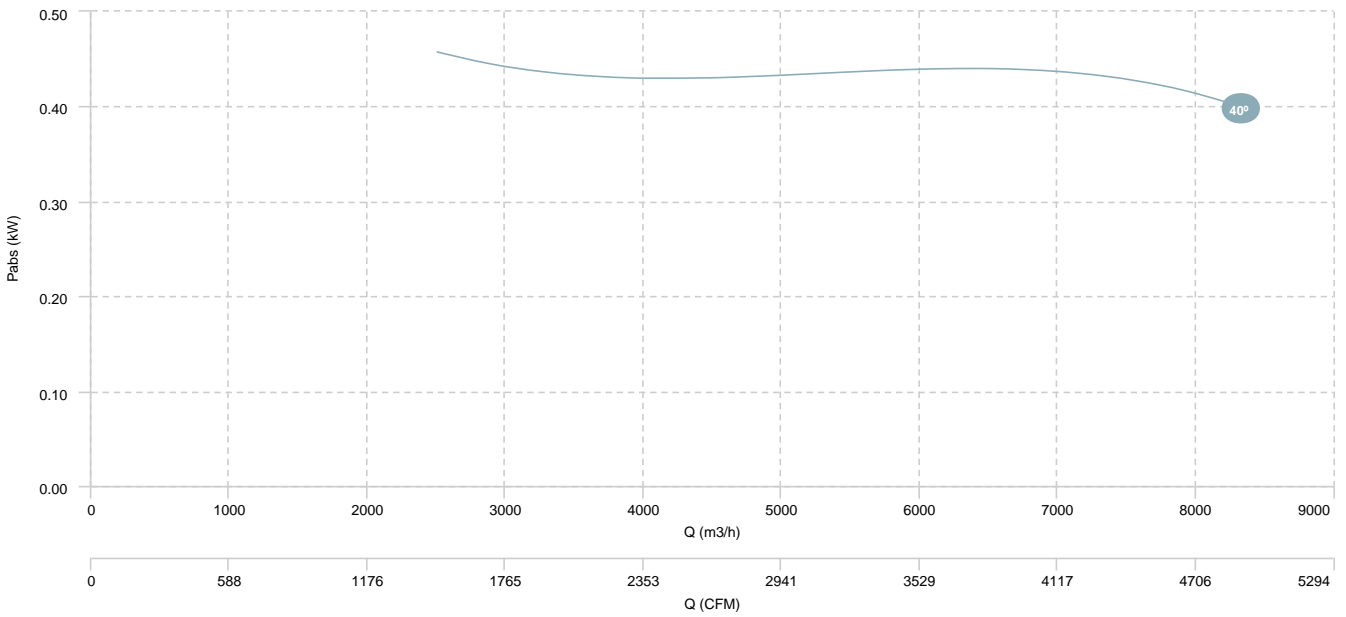

HMFx 56 T4 0,75kW (A5:6)

HMFx 56 T4 1,1kW (A5:6)

HMFx 56 T4 1,5kW (A5:6)

AIR FLOW - PRESSURE

AIR FLOW - ABSORBED POWER

HMFx 56 T6 0,75kW (A5:6)

AIR FLOW - PRESSURE

AIR FLOW - ABSORBED POWER