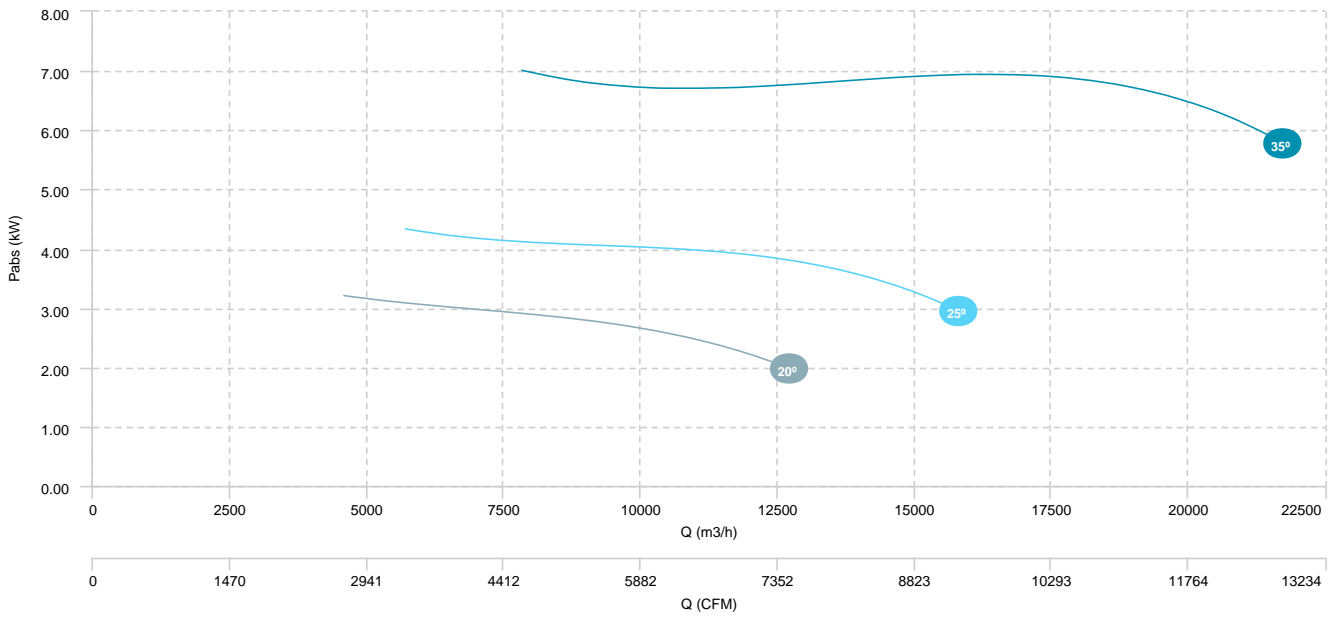

AIR FLOW - ABSORBED POWER