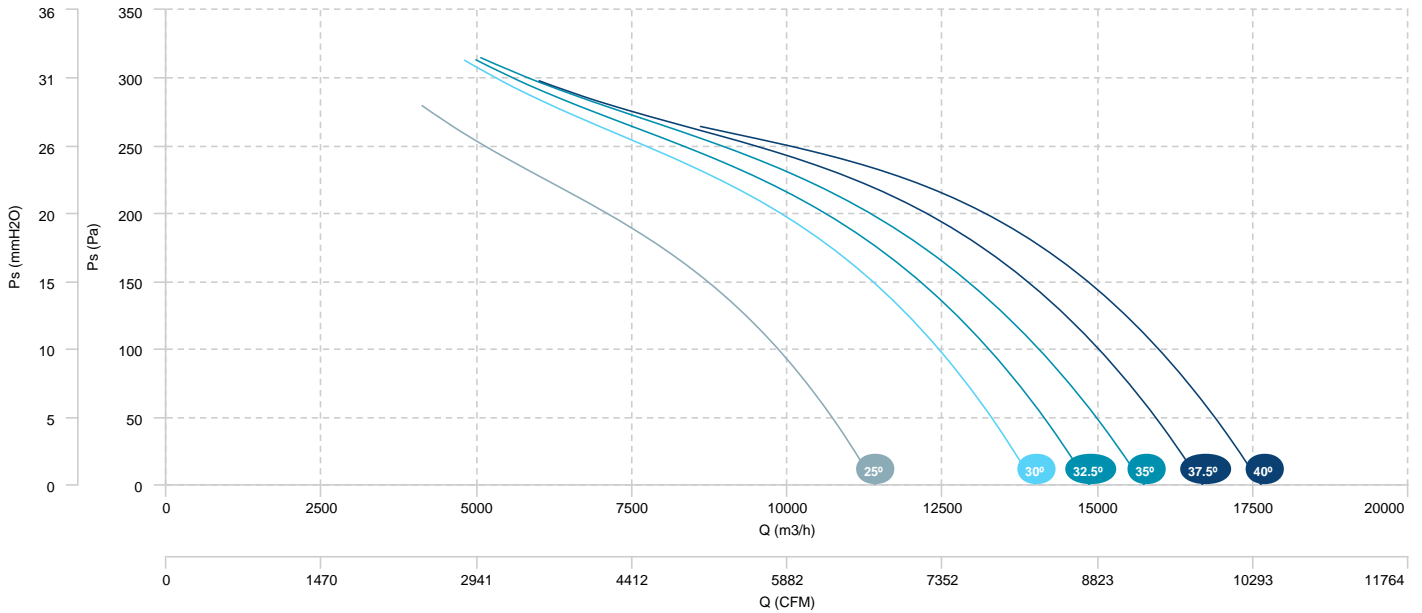

HMFx 63 T4/T6 0,75/0,25kW (A5:6)	HMFx 63 T4/T6 1,1/0,3kW (A5:6)	HMFx 63 T4/T6 1,5/0,37kW (A5:6)
HMFx 63 T4/T6 2,2/0,7kW (A5:6)		

AIR FLOW - PRESSURE (4 poles)