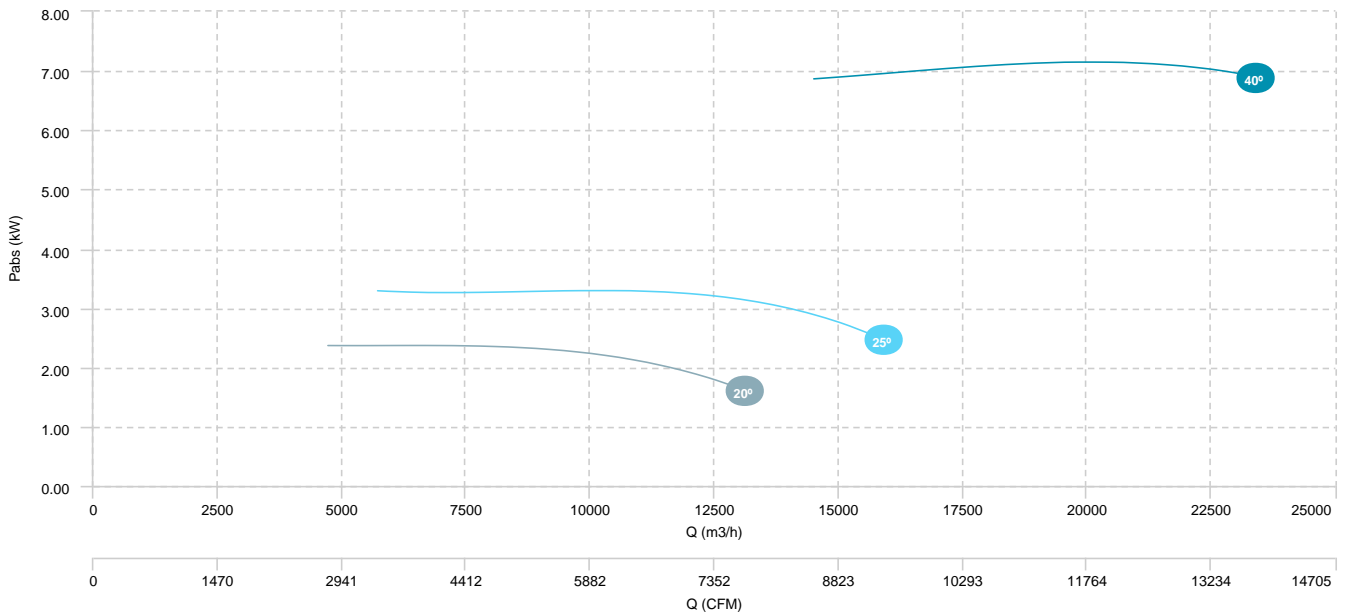

AIR FLOW - PRESSURE

AIR FLOW - ABSORBED POWER

HMFx 56 T2 2,2kW (A8:6)

HMFx 56 T2 3kW (A8:6)

HMFx 56 T2 7,5kW (A8:6)

AIR FLOW - PRESSURE

AIR FLOW - ABSORBED POWER

HMFx 56 T2 3kW (A8:9)