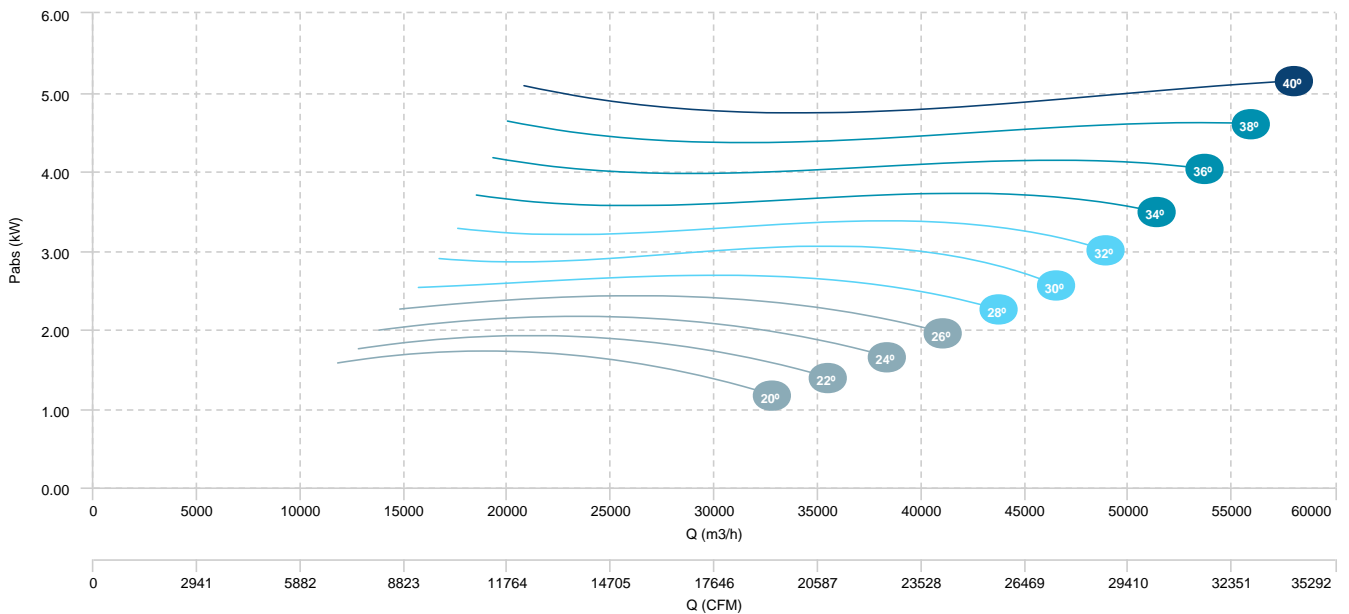

AIR FLOW - PRESSURE

AIR FLOW - ABSORBED POWER

- HMFx 112 T6 2,2kW (A3:4)
- HMFx 112 T6 3kW (A3:4)
- HMFx 112 T6 4kW (A3:4)
- HMFx 112 T6 5,5kW (A3:4)

AIR FLOW - PRESSURE

AIR FLOW - ABSORBED POWER

| | | |
|--------------------------|------------------------|--------------------------|
| HMXF 112 T6 3kW (A3:8) | HMXF 112 T6 4kW (A3:8) | HMXF 112 T6 5,5kW (A3:8) |
| HMXF 112 T6 7,5kW (A3:8) | | |