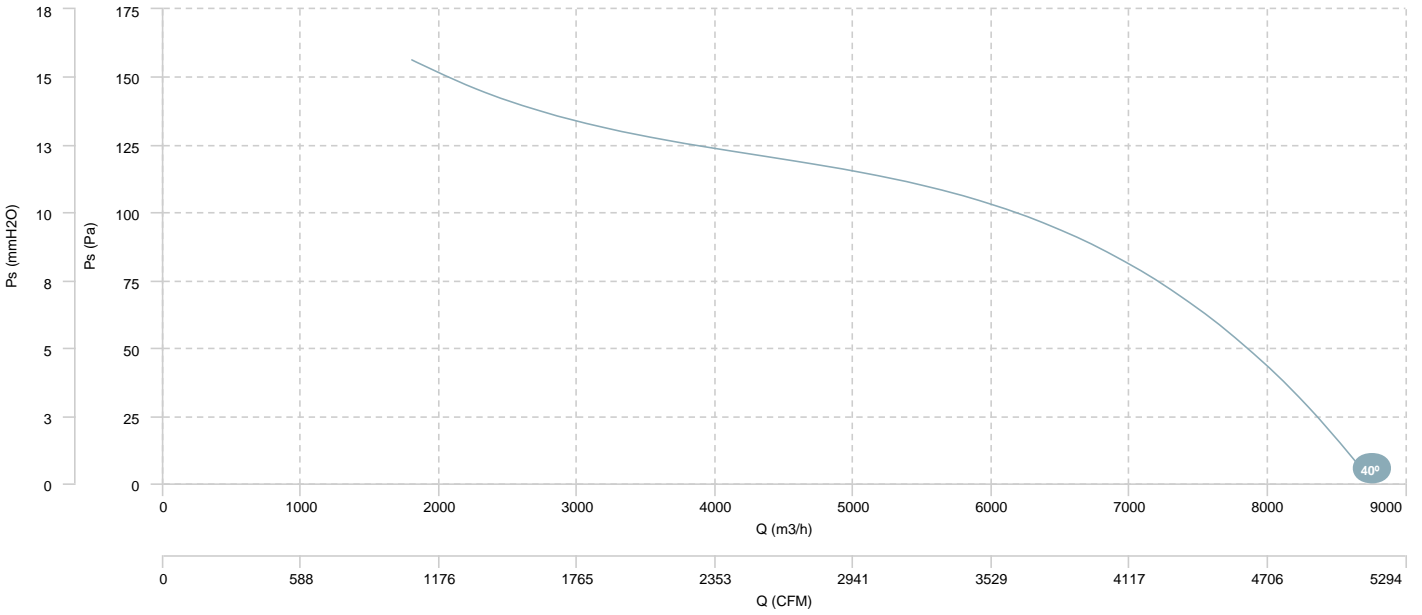

AIR FLOW - PRESSURE (4 poles)

AIR FLOW - ABSORBED POWER (4 poles)

HMFx 50 T4/T6 0,75/0,25kW (A5:6)

AIR FLOW - PRESSURE (6 poles)

HMXF 50 T4/T8 0,8/0,2kW (A5:6)

AIR FLOW - PRESSURE (4 poles)

AIR FLOW - ABSORBED POWER (4 poles)