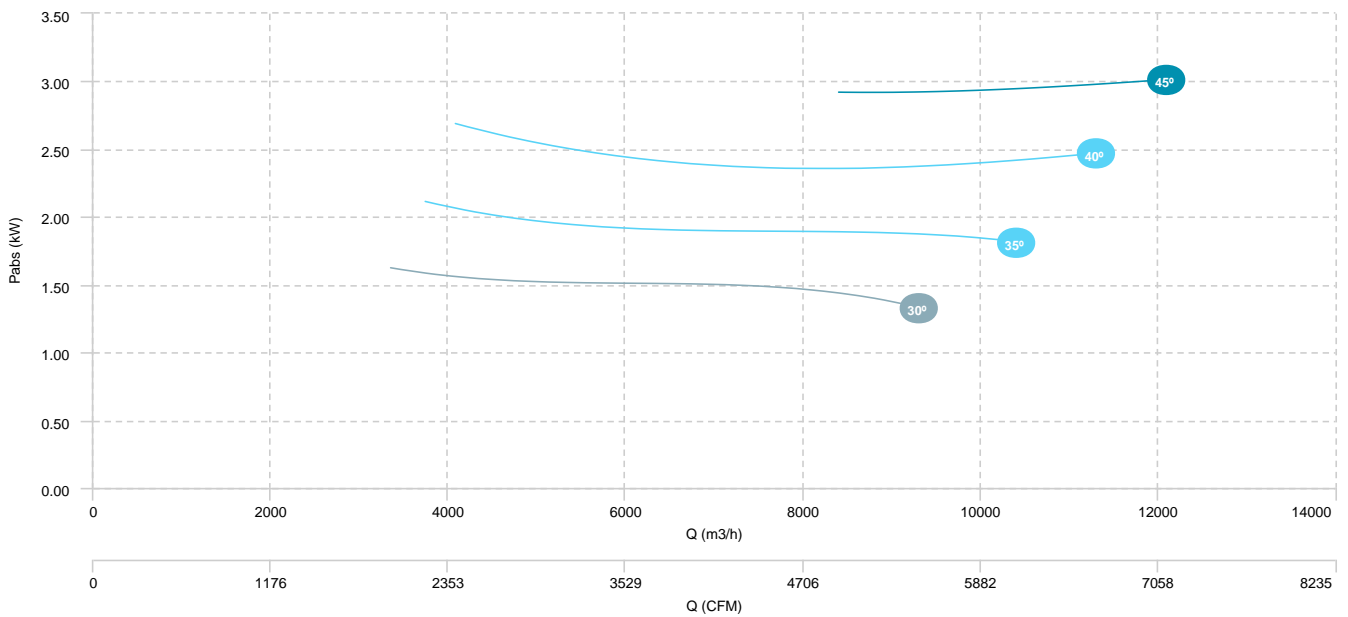

AIR FLOW - ABSORBED POWER (2 poles)