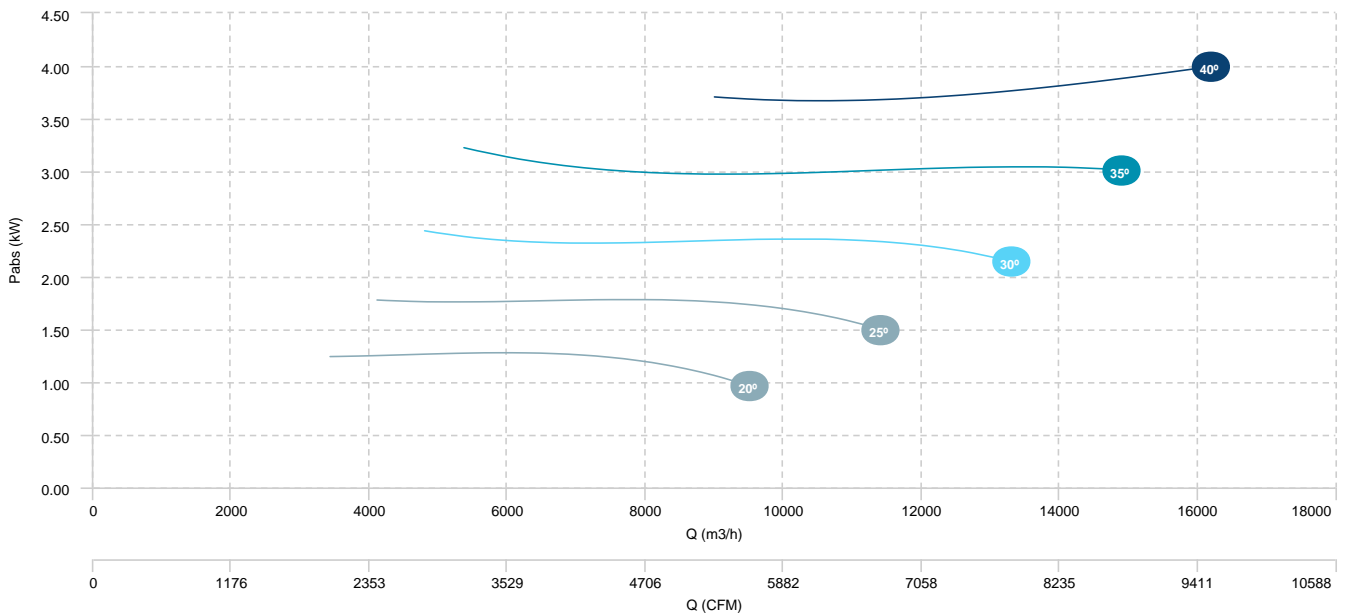

AIR FLOW - ABSORBED POWER