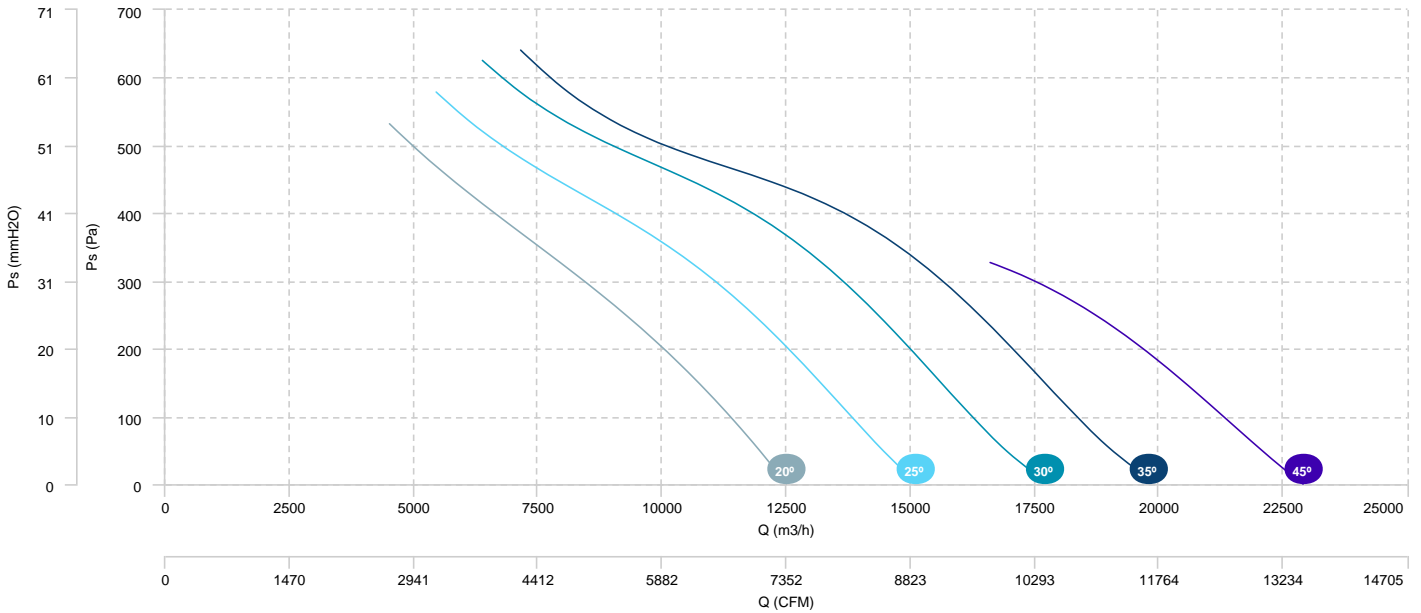

HMFx 56 T2 1,5kW (A8:4)	HMFx 56 T2 2,2kW (A8:4)	HMFx 56 T2 3kW (A8:4)
HMFx 56 T2 4kW (A8:4)	HMFx 56 T2 7,5kW (A8:4)	

AIR FLOW - PRESSURE