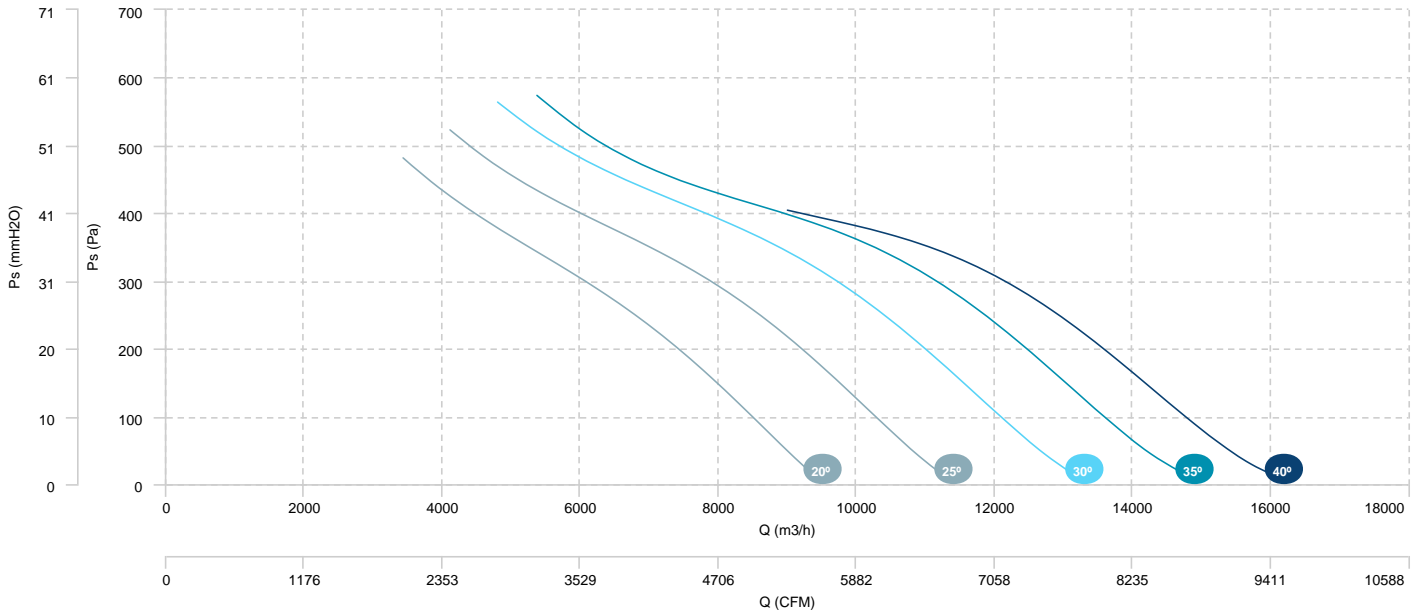

- HMFx 50 T2 1,5kW (A8:4)
- HMFx 50 T2 2,2kW (A8:4)
- HMFx 50 T2 3kW (A8:4)
- HMFx 50 T2 4kW (A8:4)

AIR FLOW - PRESSURE