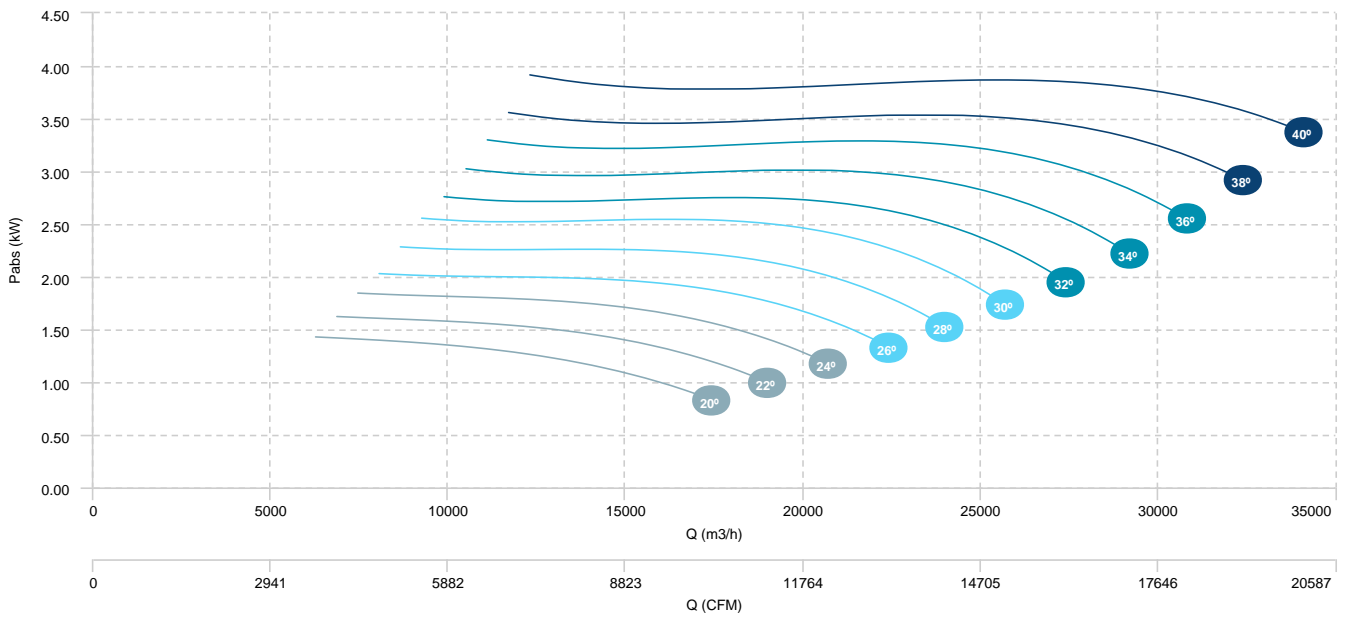

AIR FLOW - ABSORBED POWER