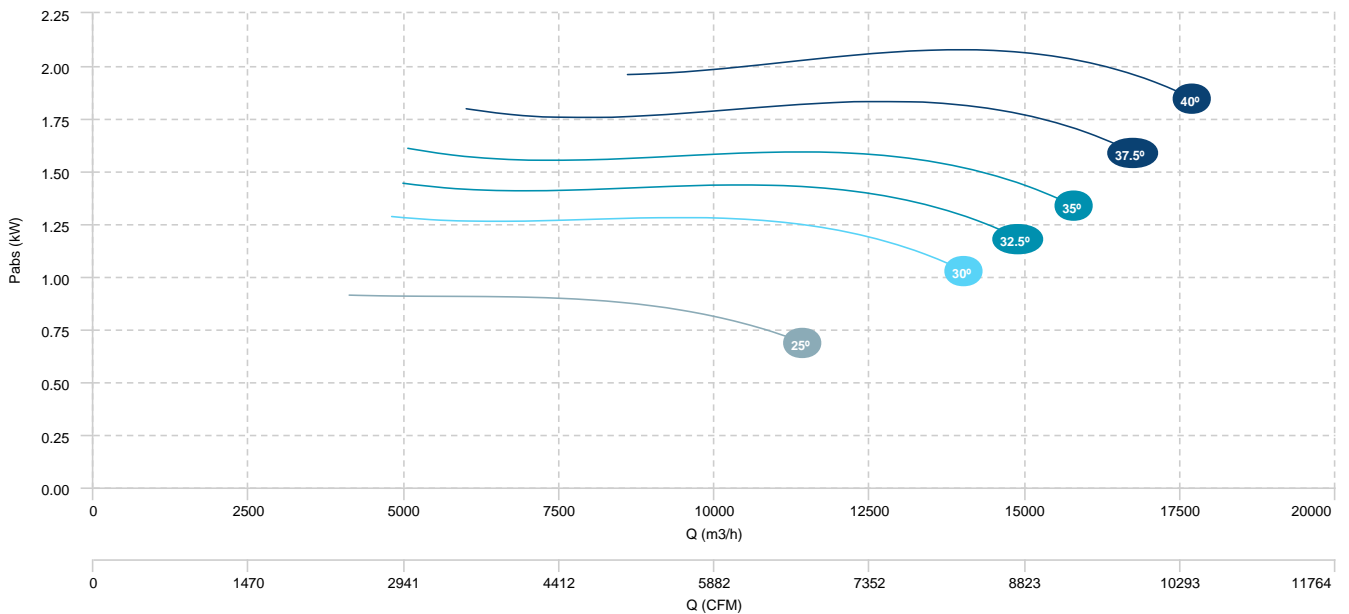

AIR FLOW - ABSORBED POWER (4 poles)