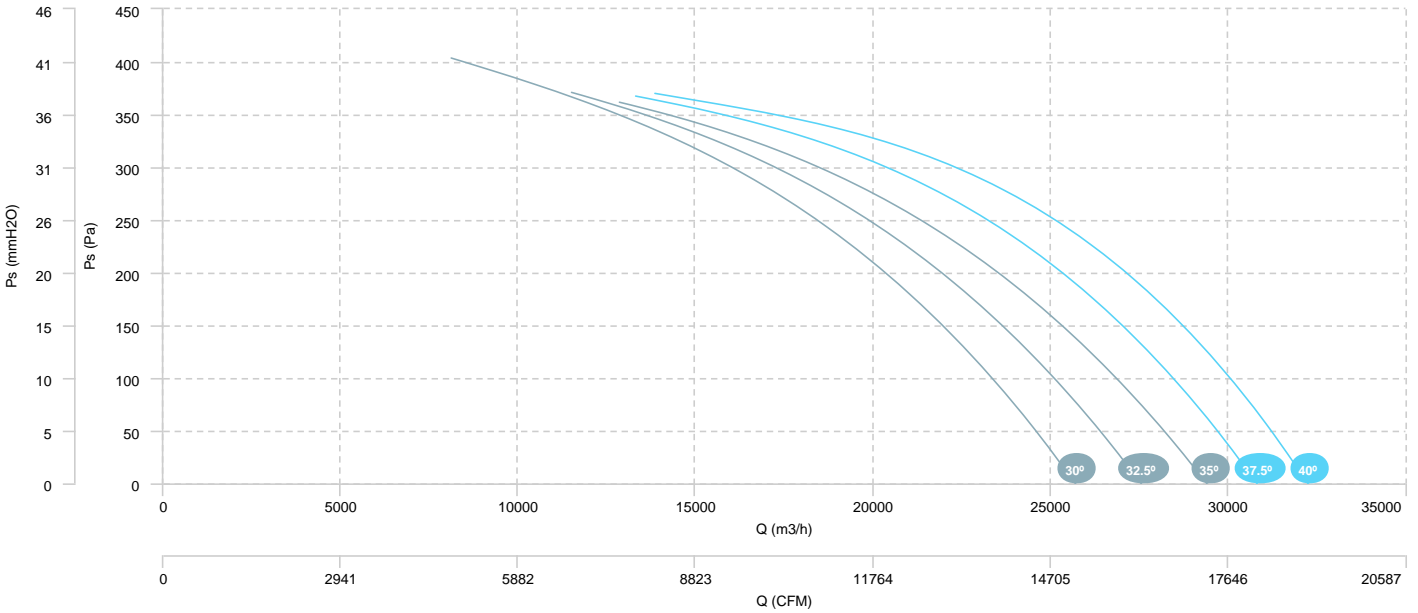

HMFx 80 T4/T8 3/0,55kW (A5:6)

HMFx 80 T4/T8 4/0,75kW (A5:6)

AIR FLOW - PRESSURE (4 poles)