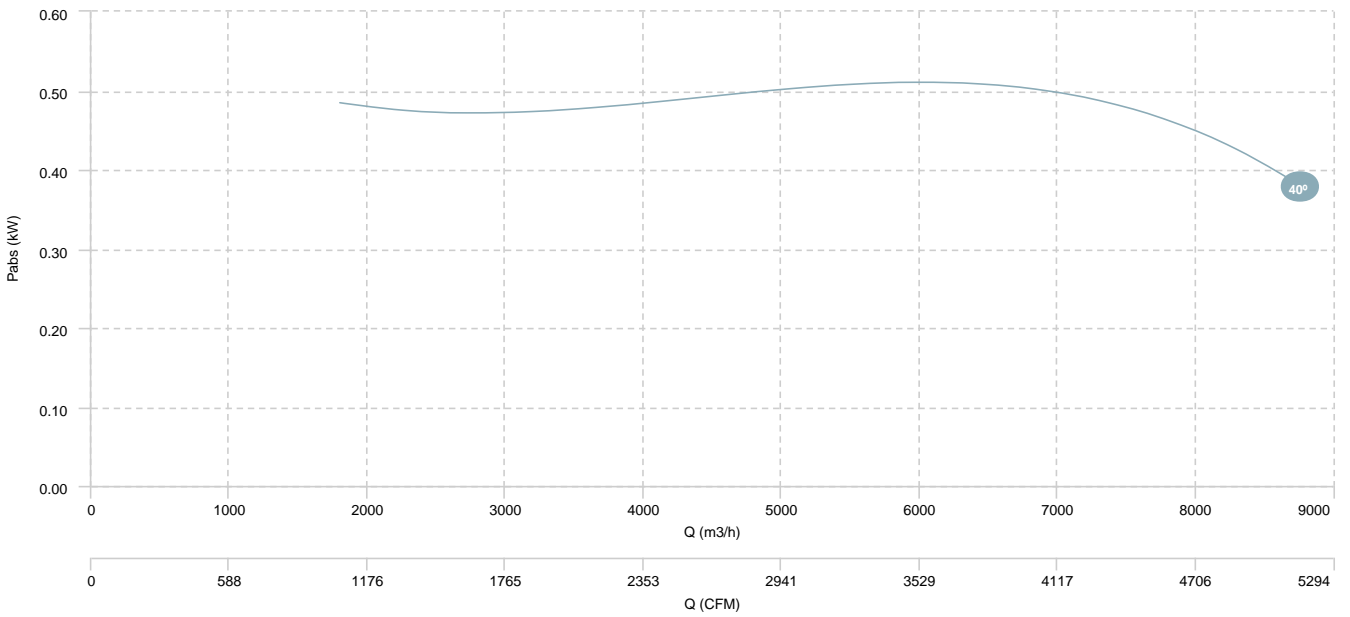

AIR FLOW - PRESSURE (4 poles)

AIR FLOW - ABSORBED POWER (4 poles)

HMFx 50 T4/T6 0,75/0,25kW (A5:6)

AIR FLOW - PRESSURE (6 poles)

HMXF 50 T4/T8 0,8/0,2kW (A5:6)

AIR FLOW - PRESSURE (4 poles)

AIR FLOW - ABSORBED POWER (4 poles)