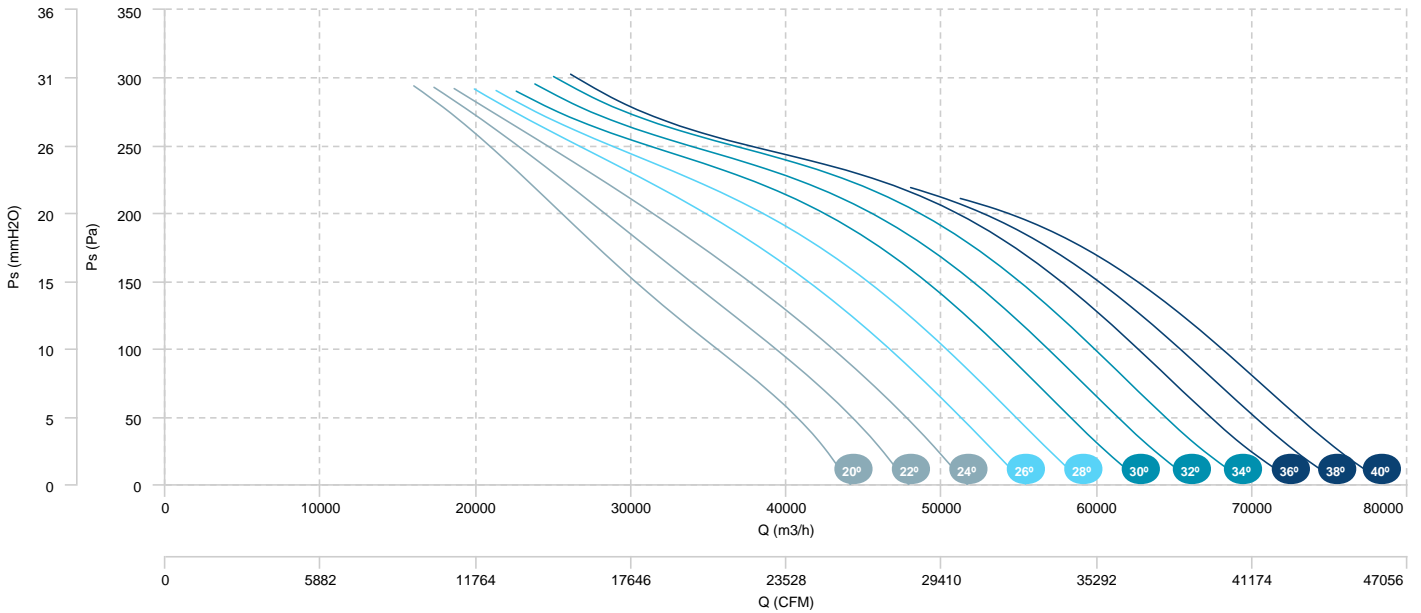

HMFx 125 T6 3kW (A3:4)	HMFx 125 T6 4kW (A3:4)	HMFx 125 T6 5,5kW (A3:4)
HMFx 125 T6 7,5kW (A3:4)		

AIR FLOW - PRESSURE