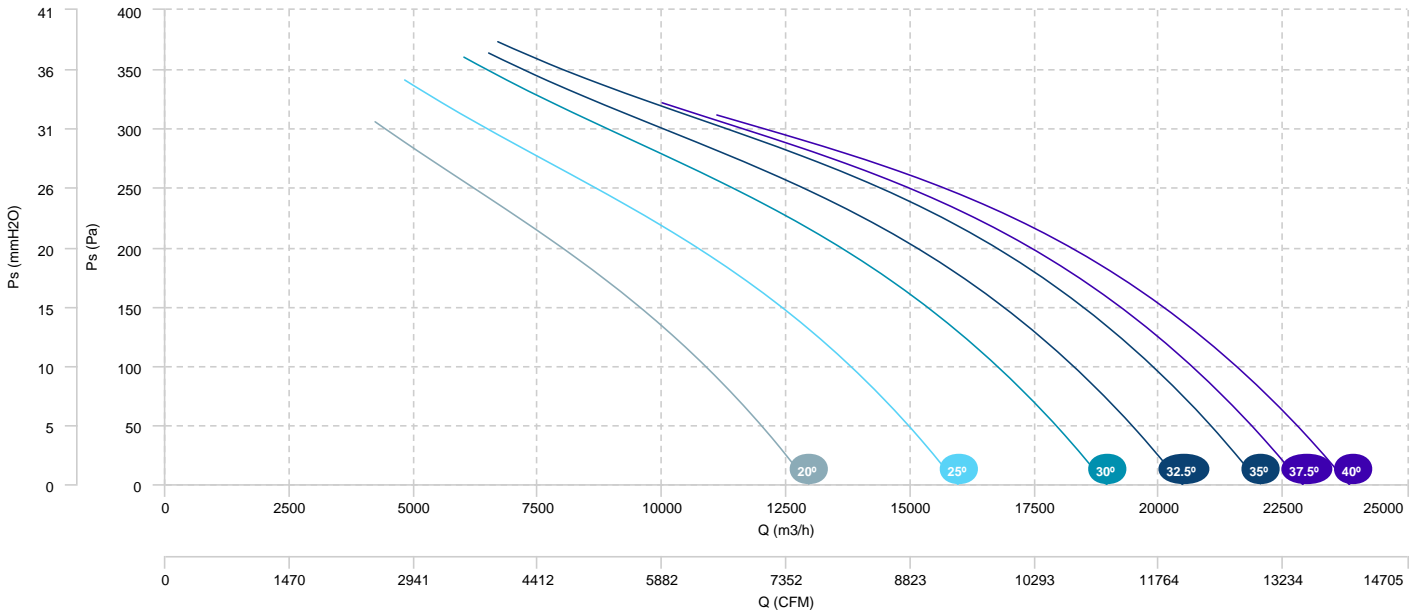

HMFx 71 T4/T8 0,8/0,2kW (A5:6)	HMFx 71 T4/T8 1,2/0,3kW (A5:6)	HMFx 71 T4/T8 1,6/0,4kW (A5:6)
HMFx 71 T4/T8 2,2/0,37kW (A5:6)	HMFx 71 T4/T8 3/0,55kW (A5:6)	

AIR FLOW - PRESSURE (4 poles)