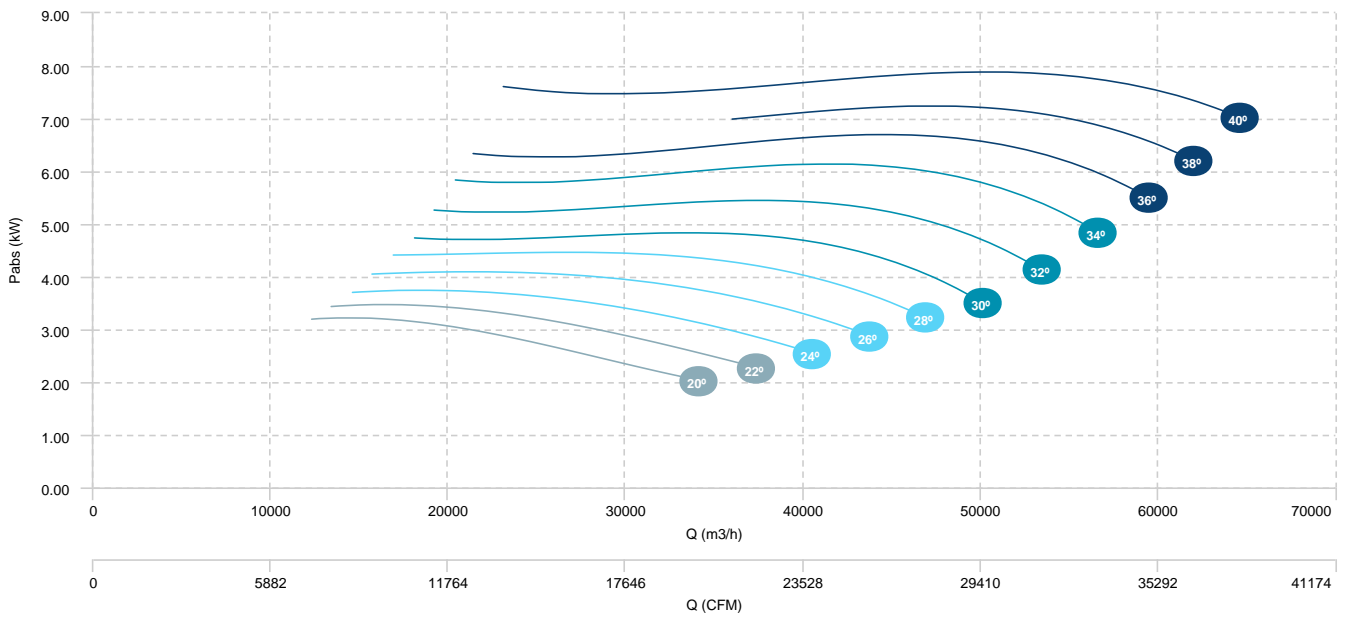

AIR FLOW - ABSORBED POWER