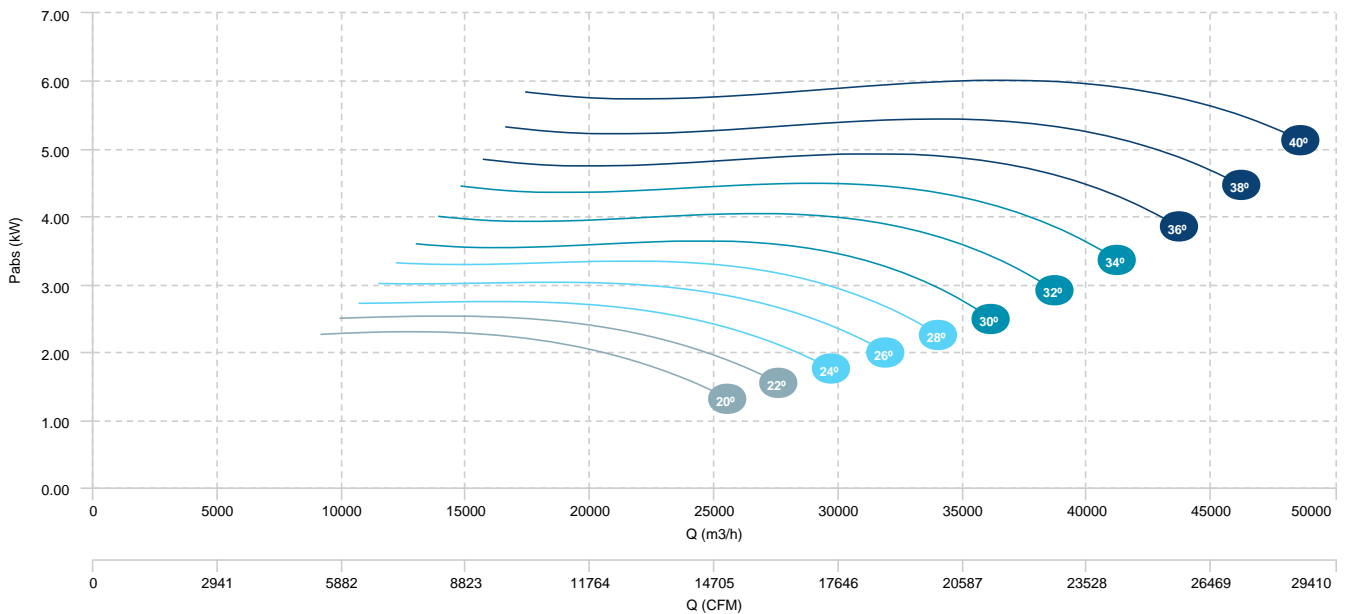

AIR FLOW - ABSORBED POWER