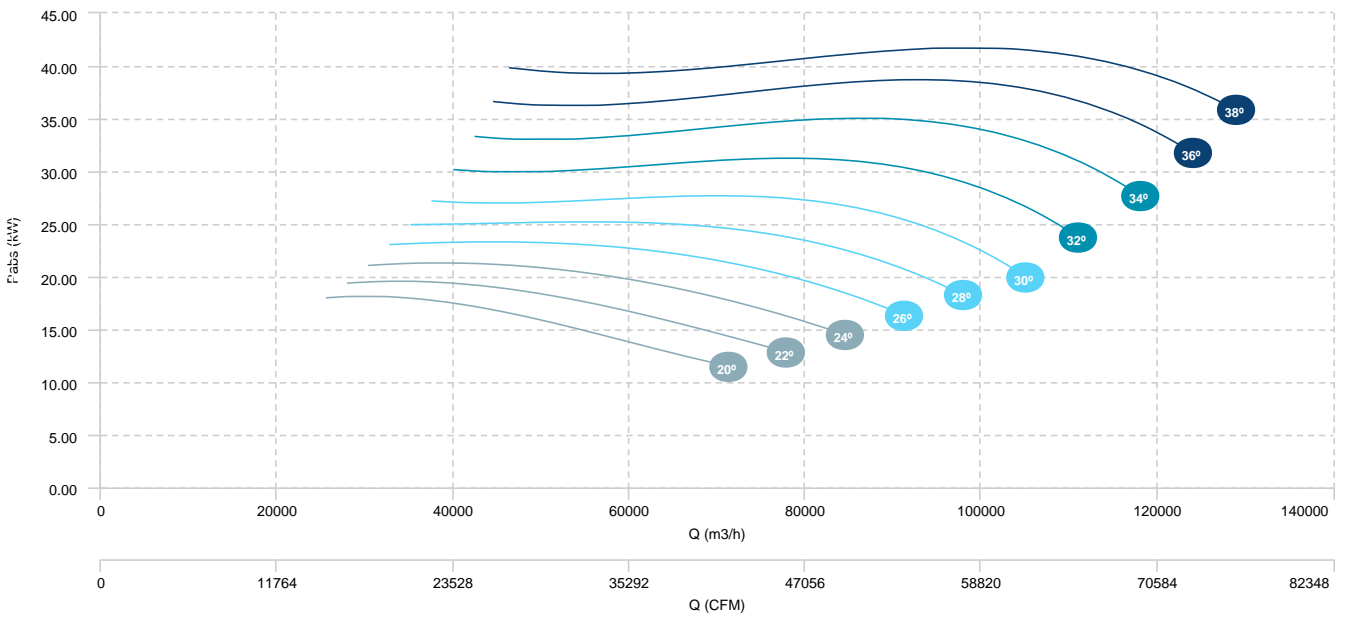

AIR FLOW - PRESSURE (6 poles)

HMFx 125 T4/T6 20/8,5kW (A3:8)
 HMFx 125 T4/T6 40/14kW (A3:8)

HMFx 125 T4/T6 26/9kW (A3:8)

HMFx 125 T4/T6 34/12kW (A3:8)

AIR FLOW - PRESSURE (4 poles)

AIR FLOW - ABSORBED POWER (4 poles)