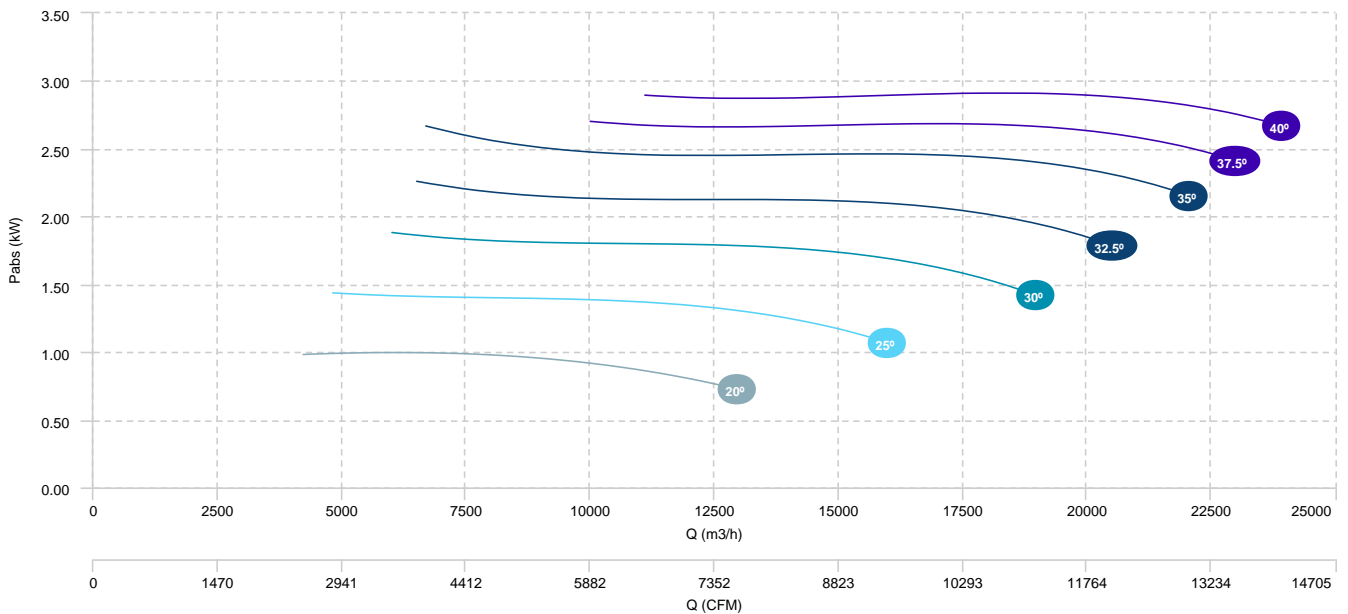

AIR FLOW - ABSORBED POWER (4 poles)