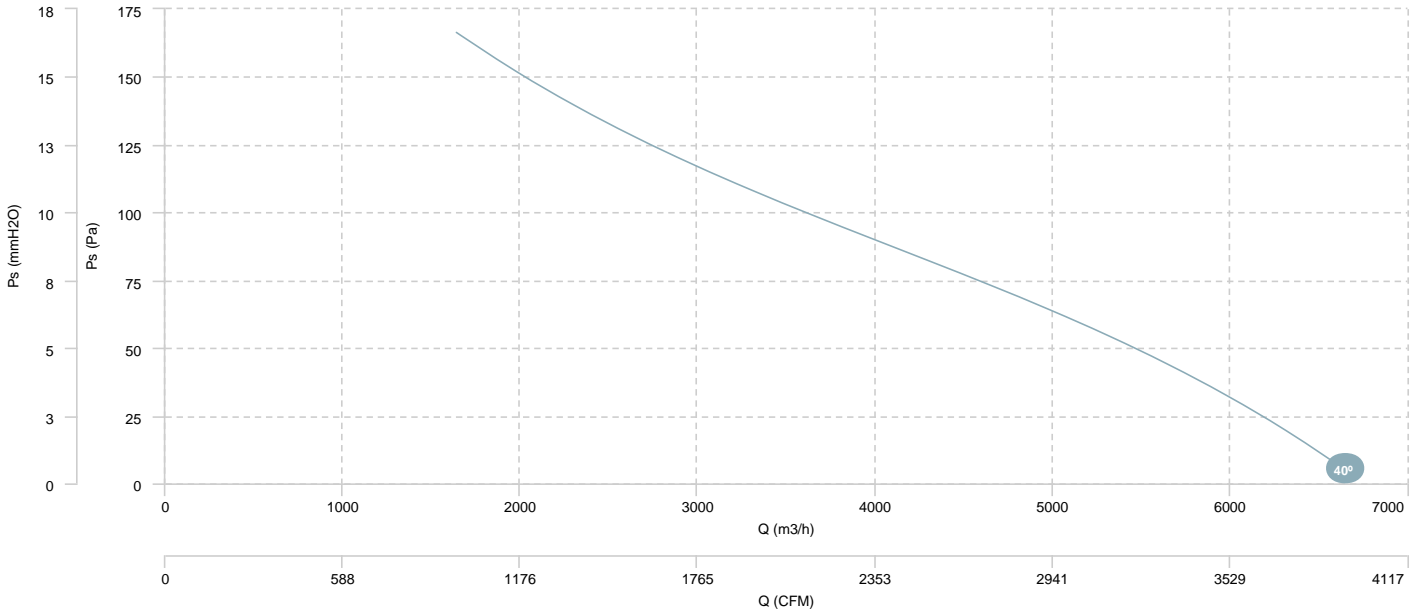

HMXF 45 T4/T8 0,8/0,2kW (A5:6)

AIR FLOW - PRESSURE (4 poles)