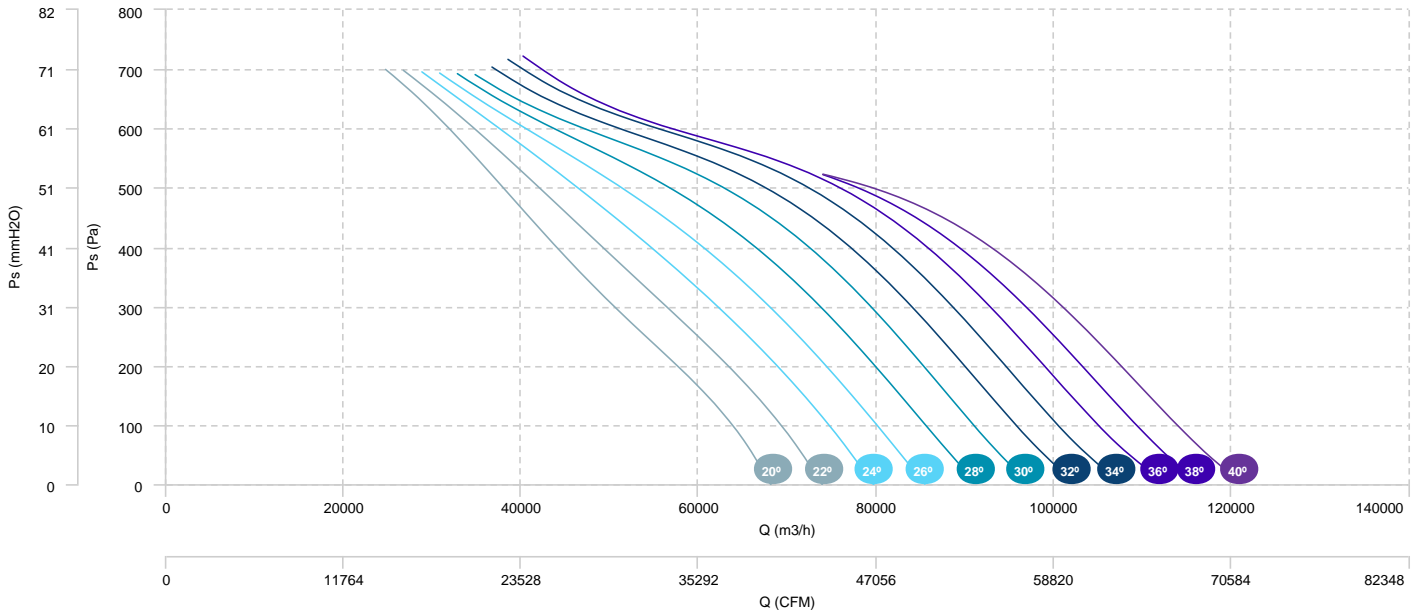

HMFx 125 T4/T6 10/3,3kW (A3:4)	HMFx 125 T4/T6 14/4,5kW (A3:4)	HMFx 125 T4/T6 16/6,5kW (A3:4)
HMFx 125 T4/T6 20/8,5kW (A3:4)	HMFx 125 T4/T6 26/9kW (A3:4)	HMFx 125 T4/T6 34/12kW (A3:4)

AIR FLOW - PRESSURE (4 poles)