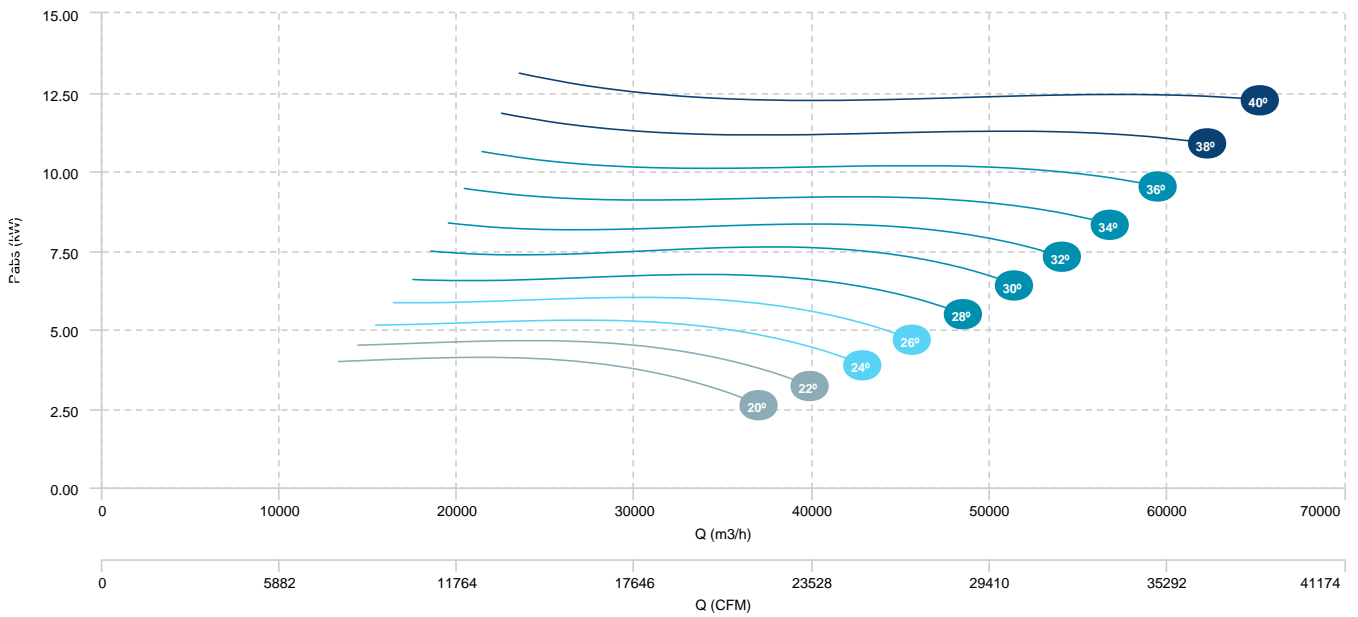

AIR FLOW - ABSORBED POWER (4 poles)