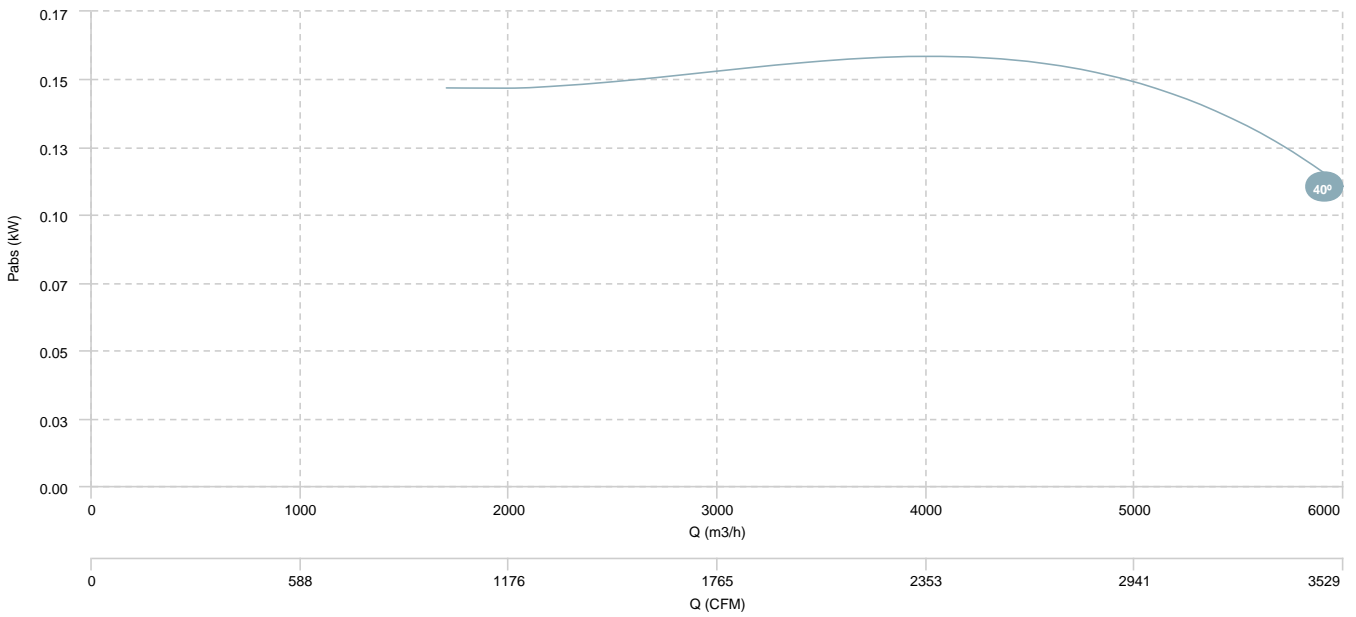

AIR FLOW - ABSORBED POWER