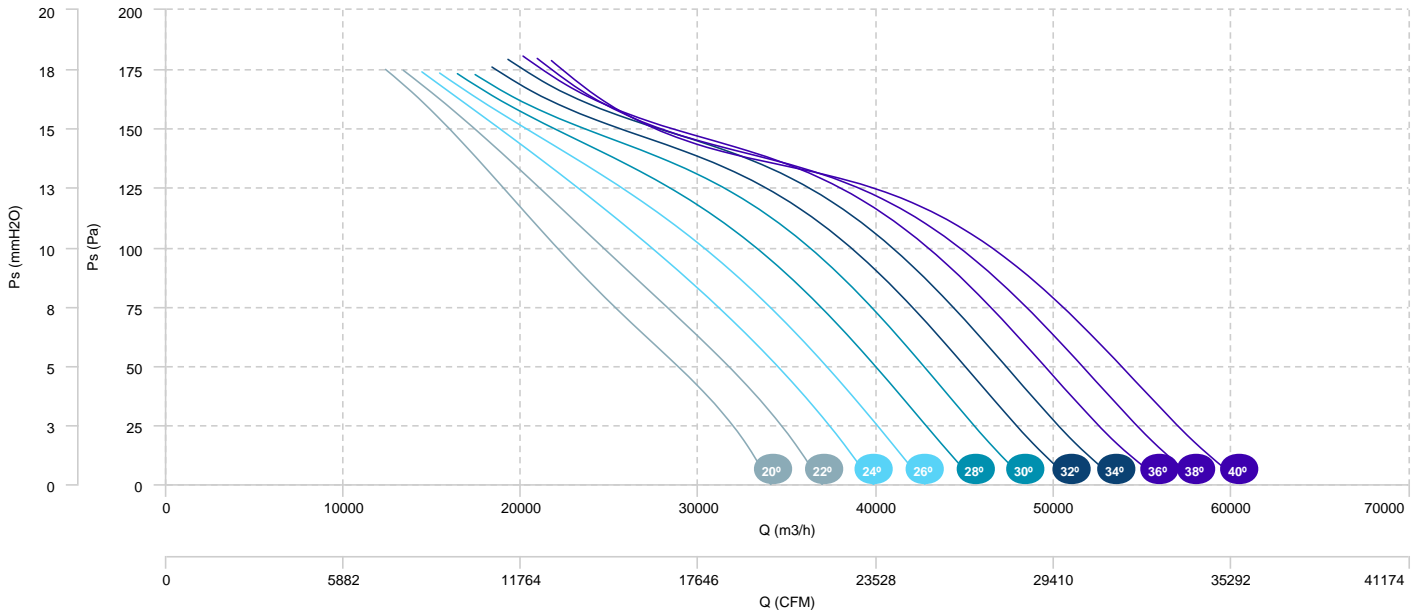

HMFx 125 T4/T8 11/3kW (A3:4)	HMFx 125 T4/T8 14/3,5kW (A3:4)	HMFx 125 T4/T8 17/4,3kW (A3:4)
HMFx 125 T4/T8 20/5kW (A3:4)	HMFx 125 T4/T8 28/6,5kW (A3:4)	

AIR FLOW - PRESSURE (8 poles)