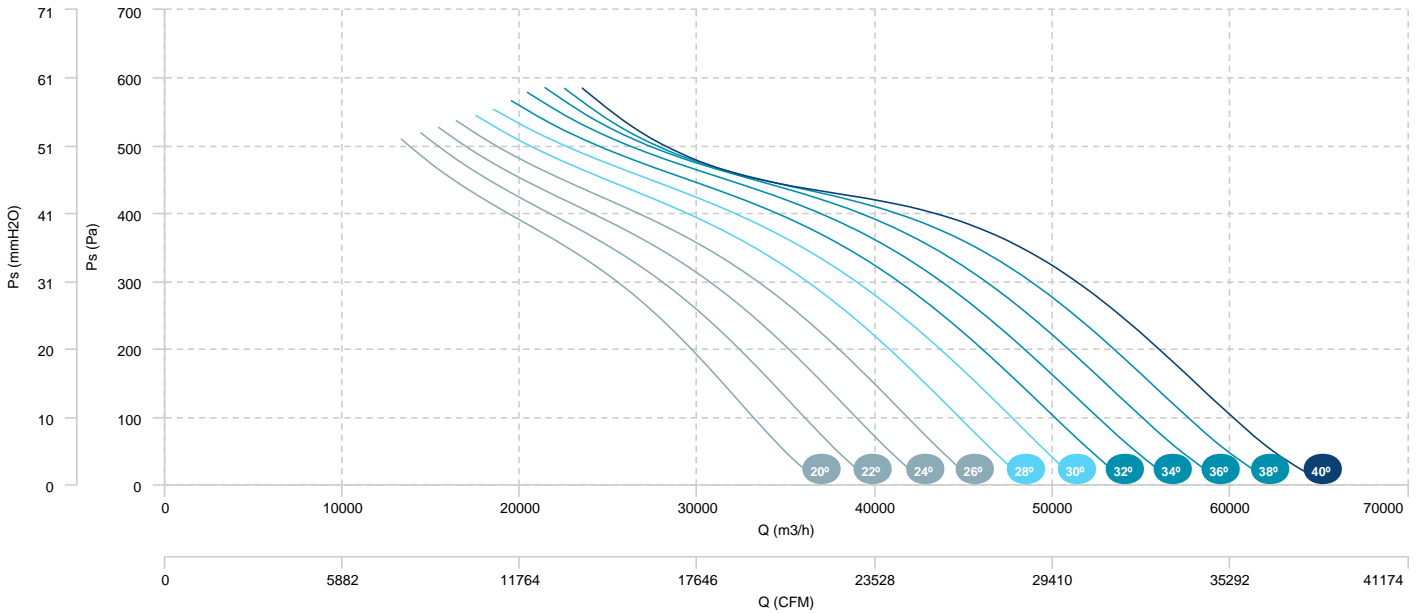

HMFx 100 T4 5,5kW (A3:4)	HMFx 100 T4 7,5kW (A3:4)	HMFx 100 T4 11kW (A3:4)
HMFx 100 T4 15kW (A3:4)		

AIR FLOW - PRESSURE