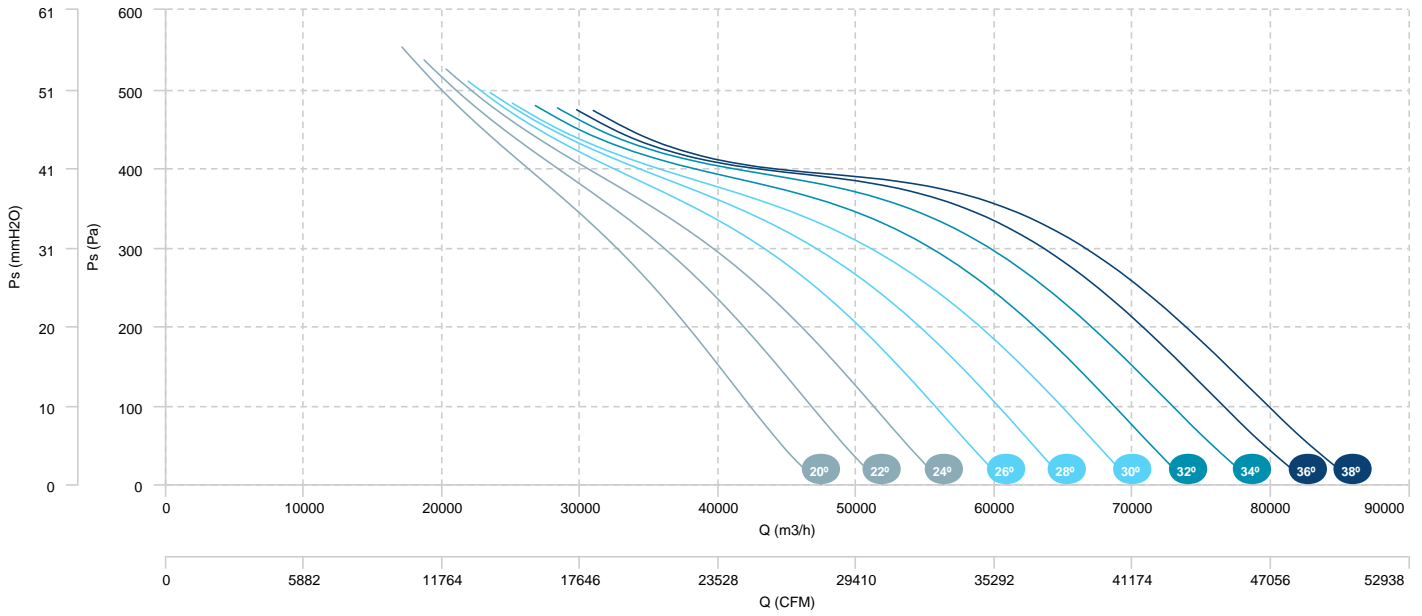

HMFx 125 T4/T6 20/8,5kW (A3:8)	HMFx 125 T4/T6 26/9kW (A3:8)	HMFx 125 T4/T6 34/12kW (A3:8)
HMFx 125 T4/T6 40/14kW (A3:8)		

AIR FLOW - PRESSURE (6 poles)