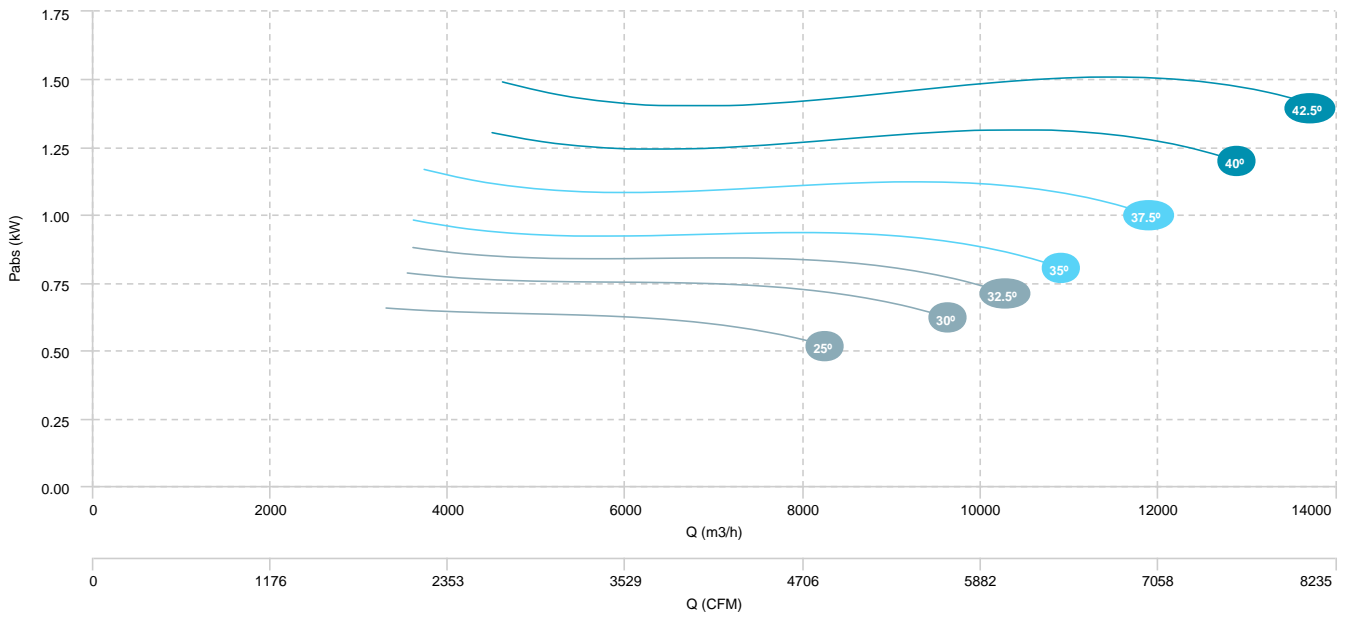

HMFx 56 T4 0,75kW (A5:6)

HMFx 56 T4 1,1kW (A5:6)

HMFx 56 T4 1,5kW (A5:6)

AIR FLOW - PRESSURE

AIR FLOW - ABSORBED POWER

HMFx 56 T6 0,75kW (A5:6)

AIR FLOW - PRESSURE

AIR FLOW - ABSORBED POWER