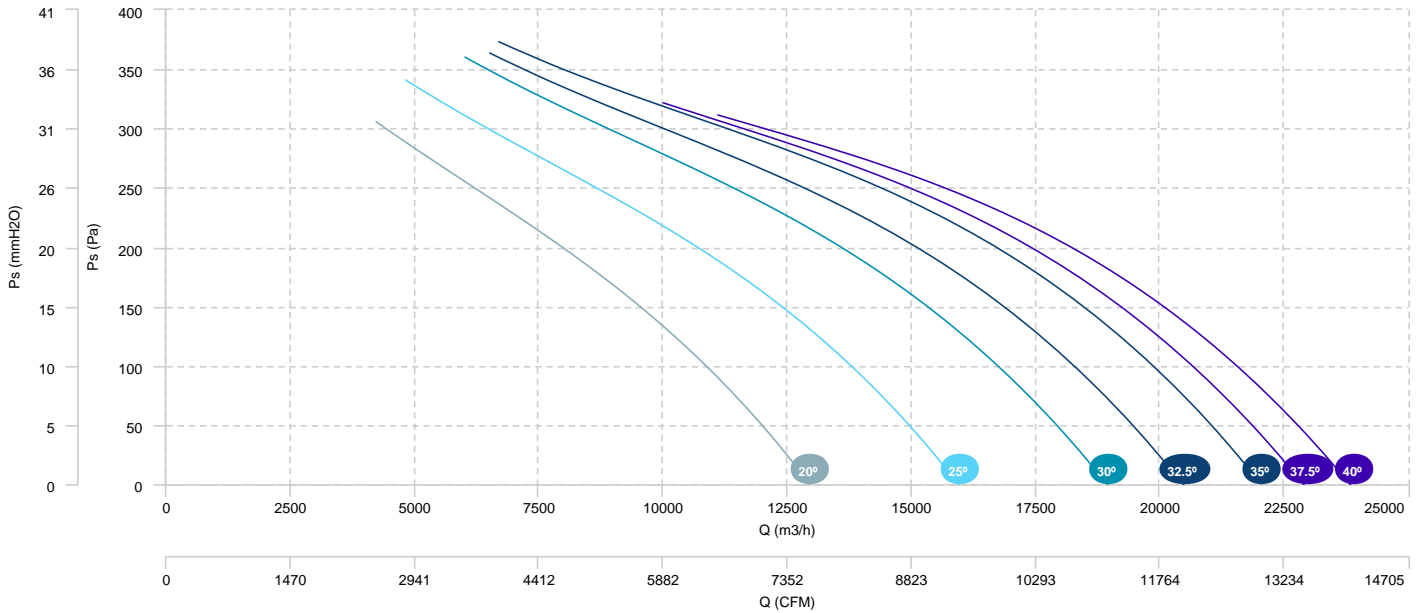

HMFx 71 T4 0,75kW (A5:6)	HMFx 71 T4 1,1kW (A5:6)	HMFx 71 T4 1,5kW (A5:6)
HMFx 71 T4 2,2kW (A5:6)	HMFx 71 T4 3kW (A5:6)	

AIR FLOW - PRESSURE