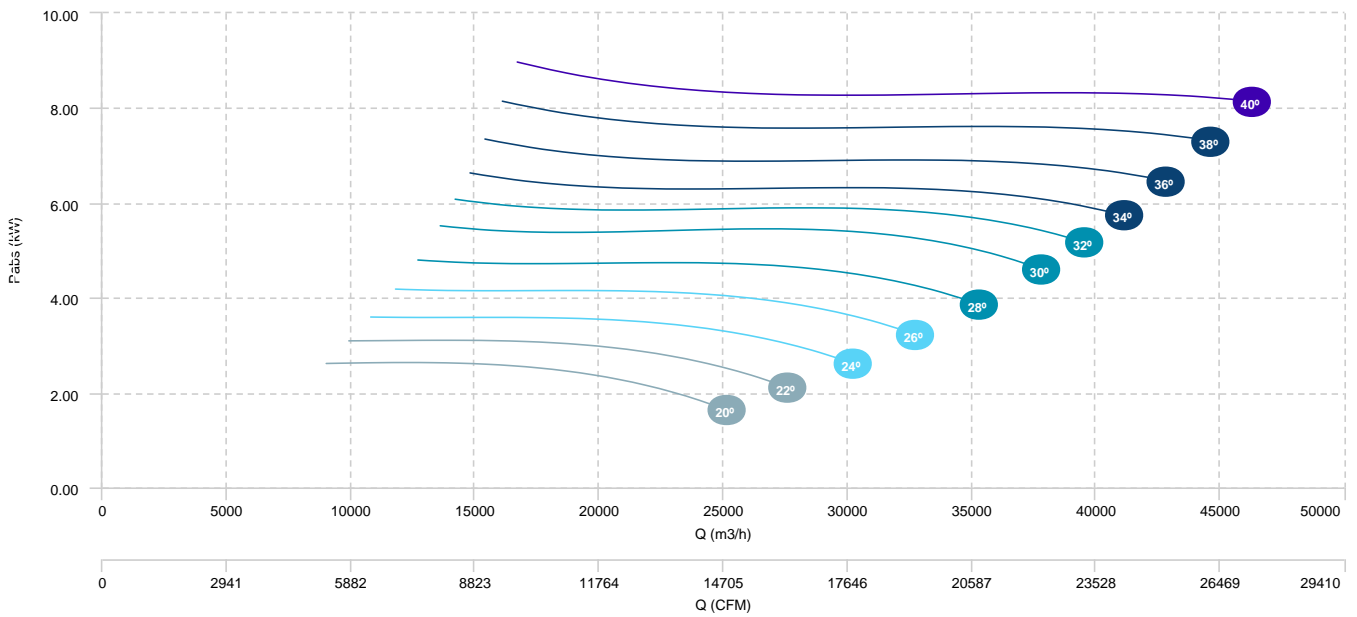

AIR FLOW - ABSORBED POWER