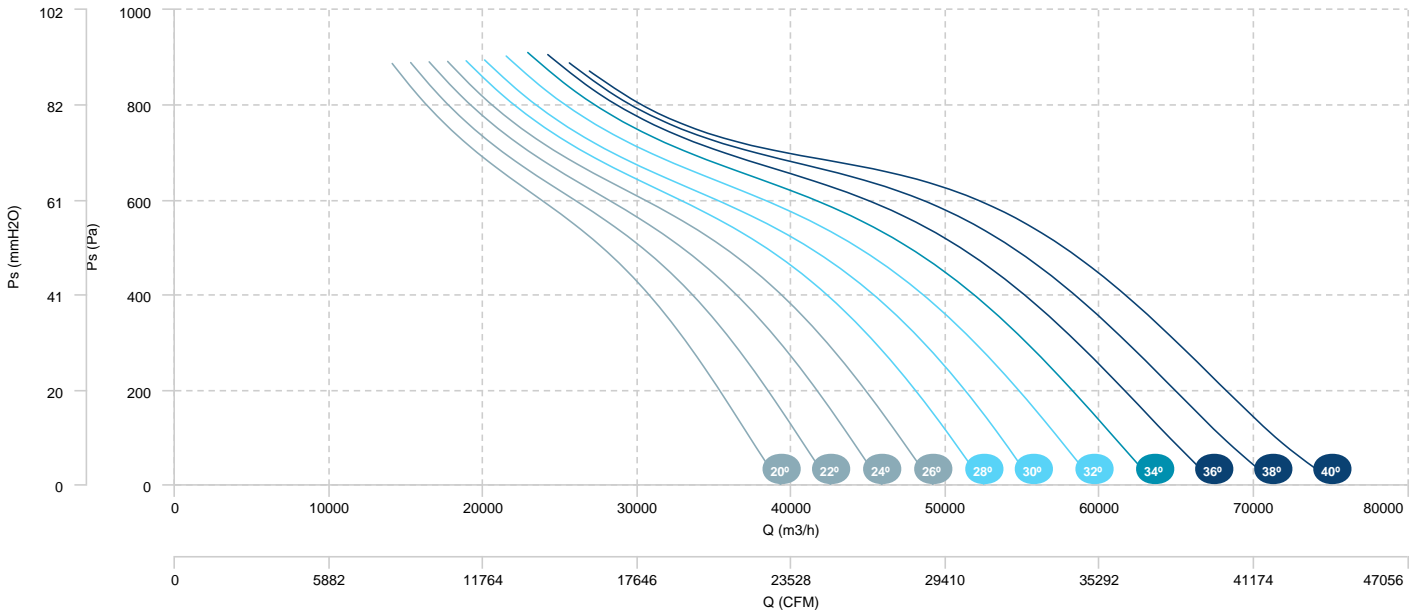

HMFx 100 T4/T6 10/3,3kW (A3:8)	HMFx 100 T4/T6 14/4,5kW (A3:8)	HMFx 100 T4/T6 16/6,5kW (A3:8)
HMFx 100 T4/T6 20/8,5kW (A3:8)		

AIR FLOW - PRESSURE (4 poles)