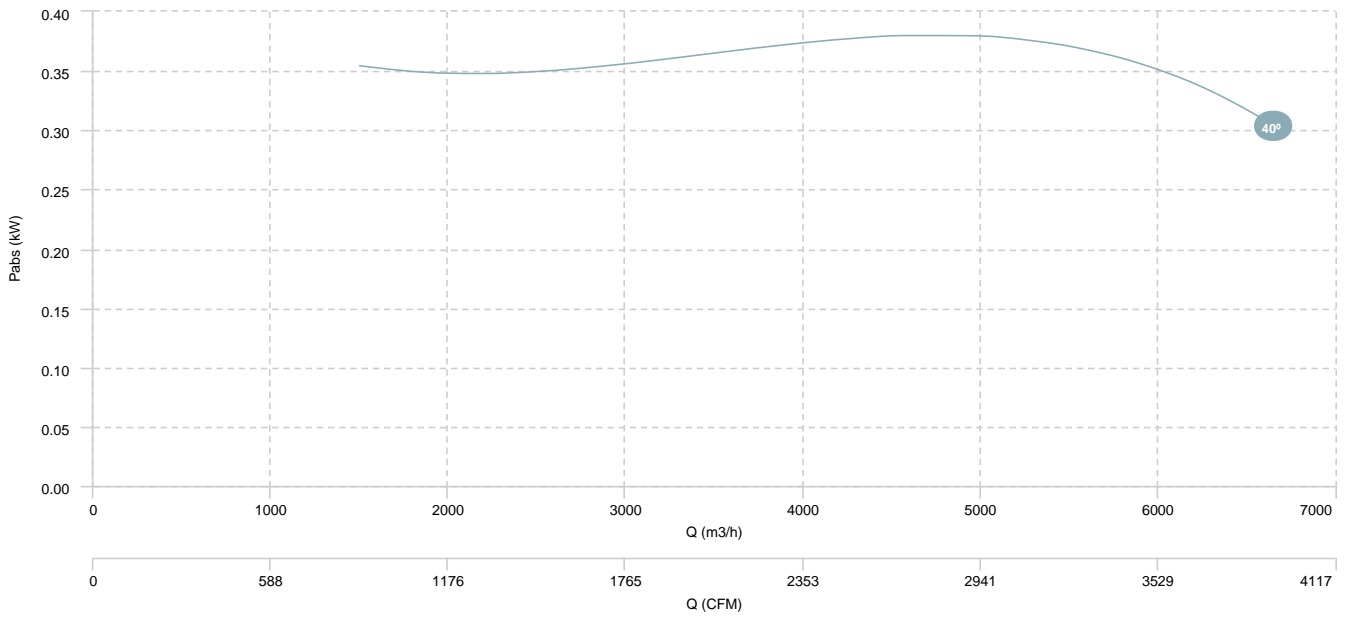

HMFx 45 T2 3kW (A8:12)

AIR FLOW - PRESSURE

AIR FLOW - ABSORBED POWER

HMXF 45 T4 0,75kW (A5:6)

AIR FLOW - PRESSURE

AIR FLOW - ABSORBED POWER

HMFx 45 T2/T4 1,5/0,37kW (A8:4)

HMFx 45 T2/T4 2,2/0,5kW (A8:4)