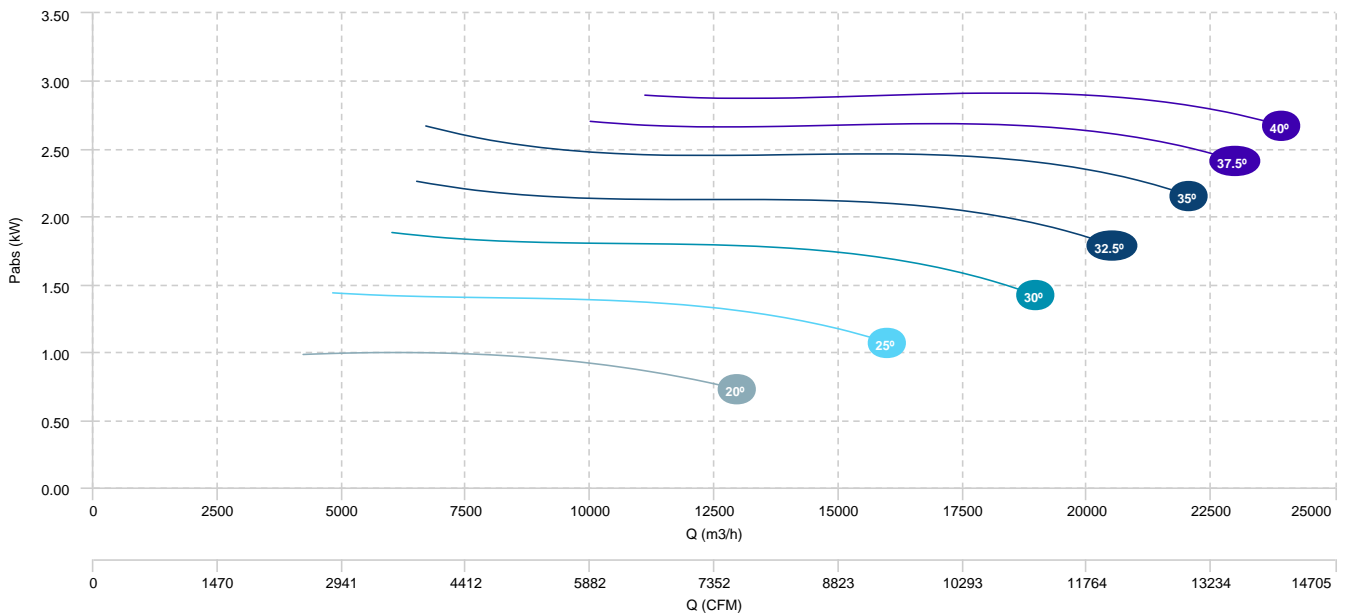

AIR FLOW - ABSORBED POWER (4 poles)