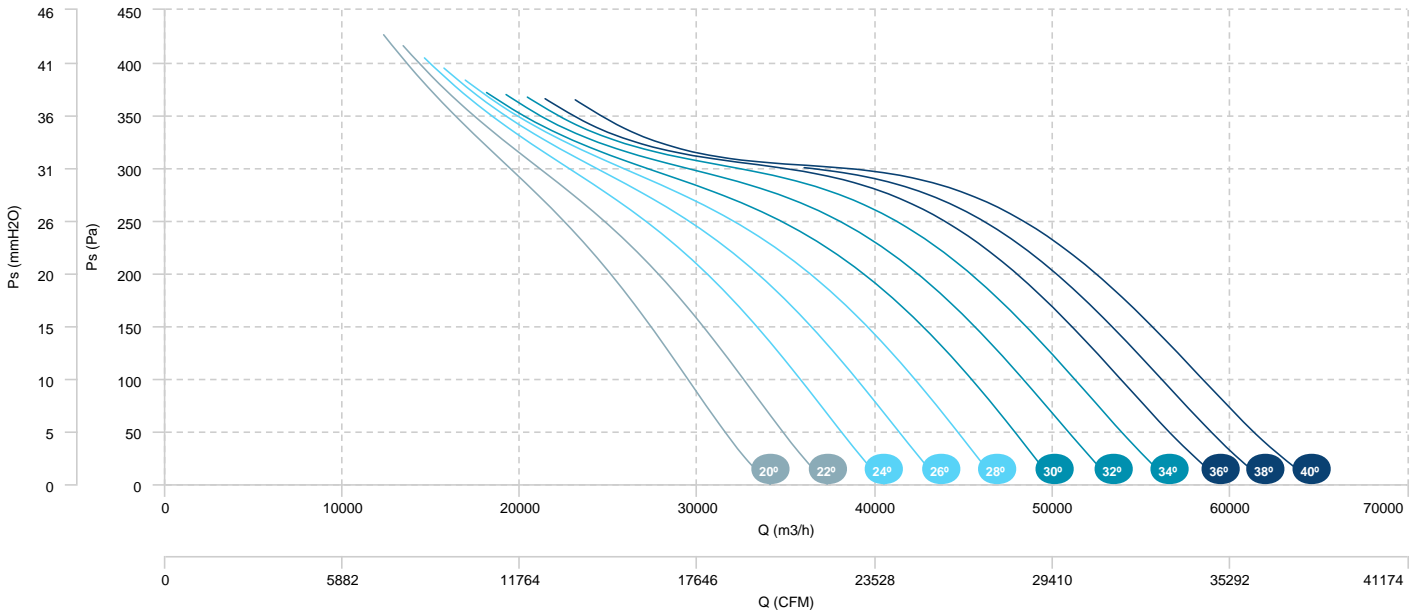

HMXF 112 T6 3kW (A3:8)	HMXF 112 T6 4kW (A3:8)	HMXF 112 T6 5,5kW (A3:8)
HMXF 112 T6 7,5kW (A3:8)		

AIR FLOW - PRESSURE