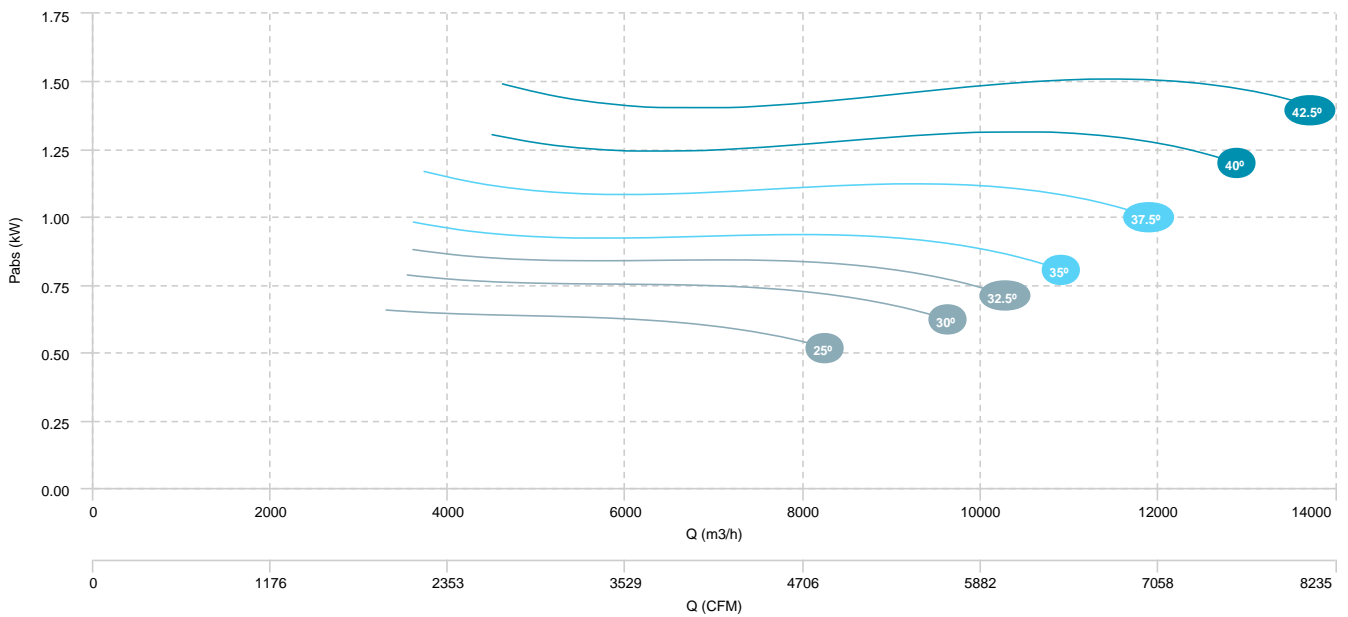

HMFx 56 T4/T6 0,75/0,25kW (A5:6)

HMFx 56 T4/T6 1,1/0,3kW (A5:6)

HMFx 56 T4/T6 1,5/0,37kW (A5:6)

AIR FLOW - PRESSURE (4 poles)

AIR FLOW - ABSORBED POWER (4 poles)

HMFx 56 T4/T6 0,75/0,25kW (A5:6)

HMFx 56 T4/T6 1,1/0,3kW (A5:6)