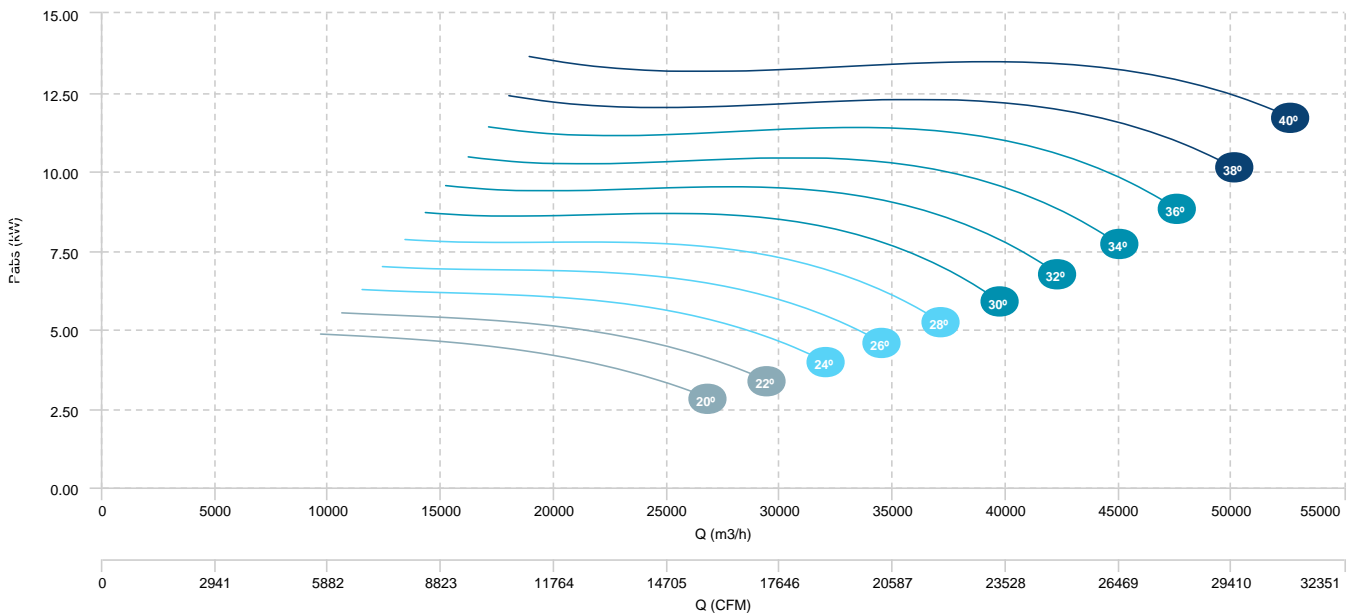

AIR FLOW - ABSORBED POWER (4 poles)