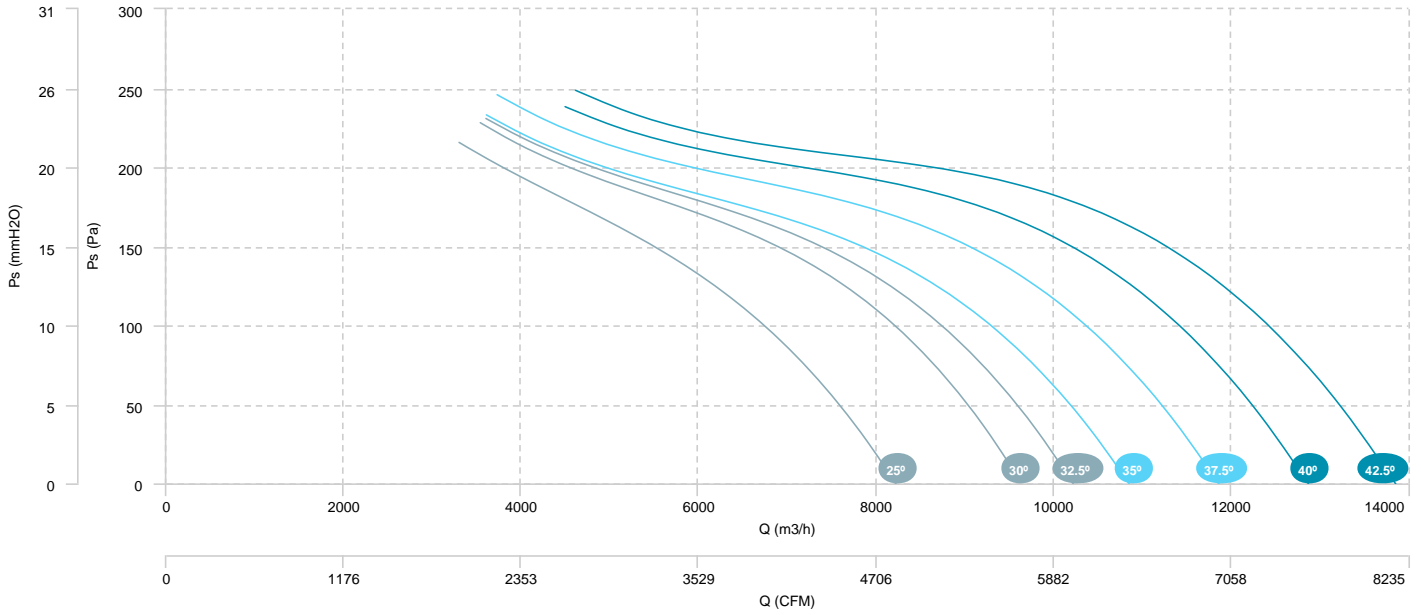

HMFx 56 T4 0,75kW (A5:6)

HMFx 56 T4 1,1kW (A5:6)

HMFx 56 T4 1,5kW (A5:6)

AIR FLOW - PRESSURE