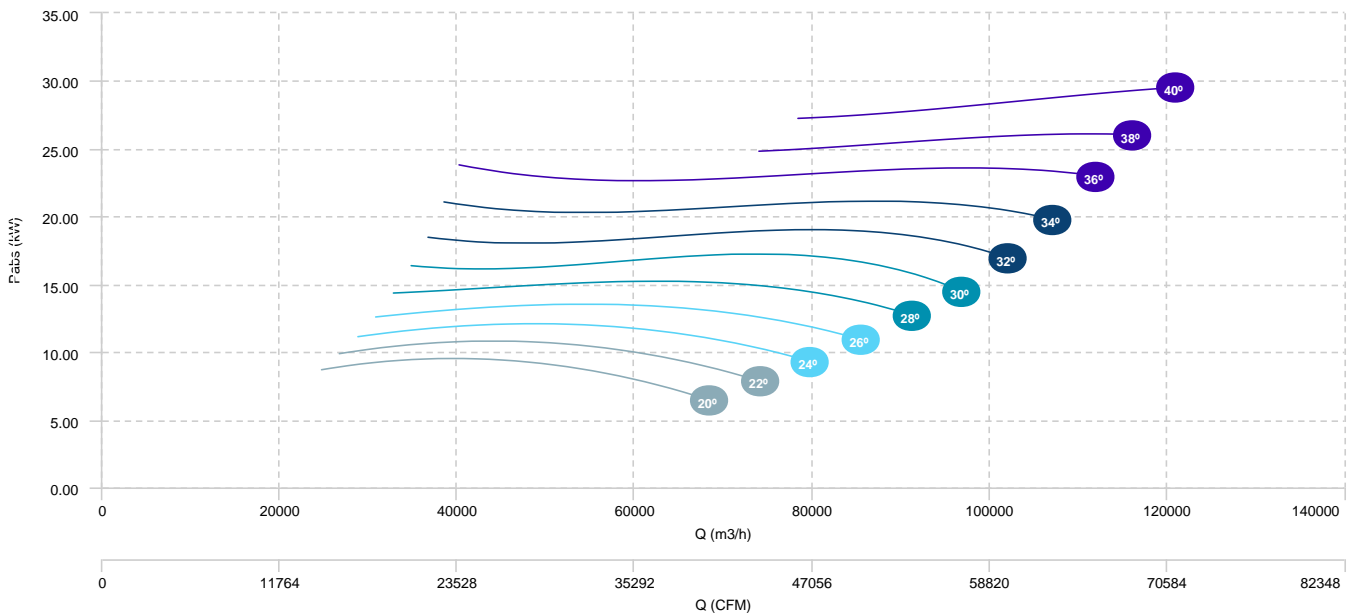

AIR FLOW - ABSORBED POWER (4 poles)