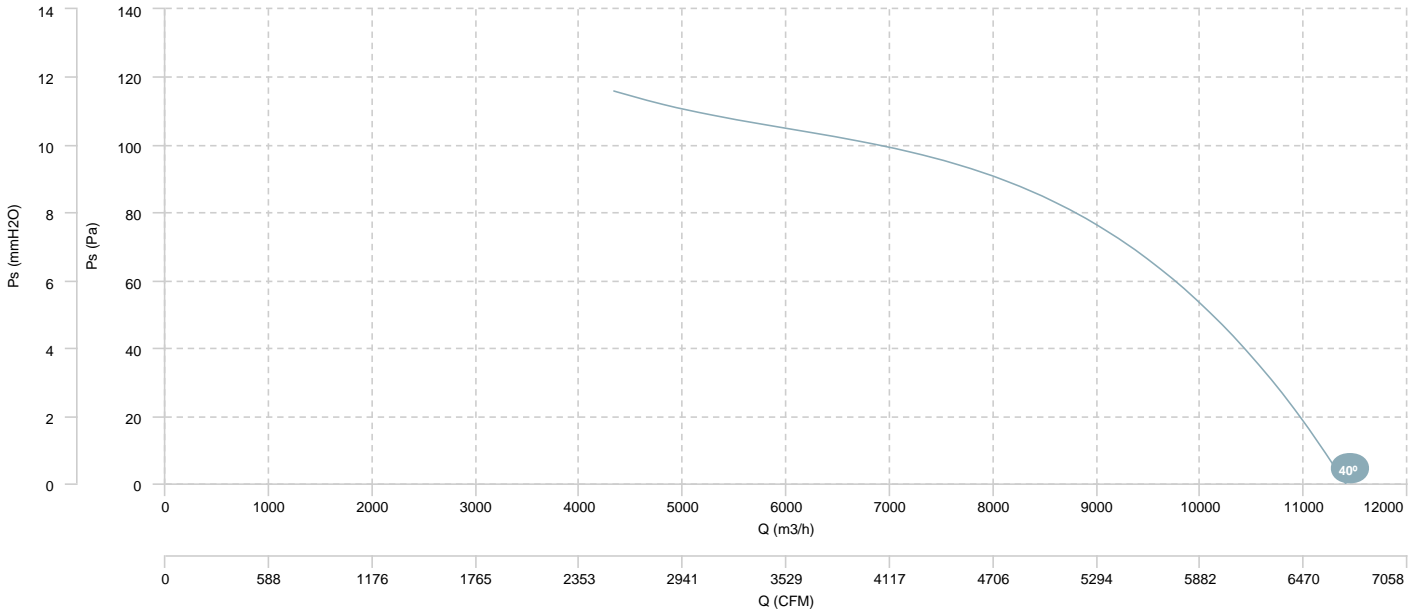

AIR FLOW - PRESSURE

AIR FLOW - ABSORBED POWER

HMXF 63 T6 0,75kW (A5:6)

AIR FLOW - PRESSURE

AIR FLOW - ABSORBED POWER

| | | |
|----------------------------------|--------------------------------|---------------------------------|
| HMFx 63 T4/T6 0,75/0,25kW (A5:6) | HMFx 63 T4/T6 1,1/0,3kW (A5:6) | HMFx 63 T4/T6 1,5/0,37kW (A5:6) |
| HMFx 63 T4/T6 2,2/0,7kW (A5:6) | | |