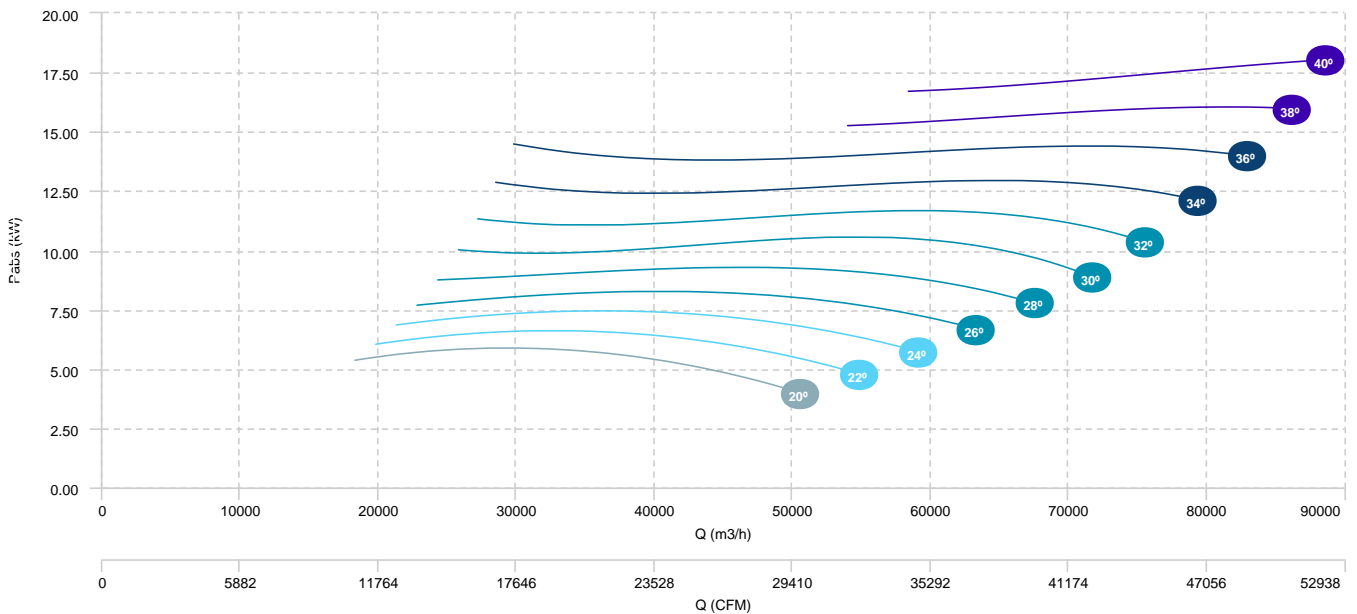

AIR FLOW - ABSORBED POWER (4 poles)