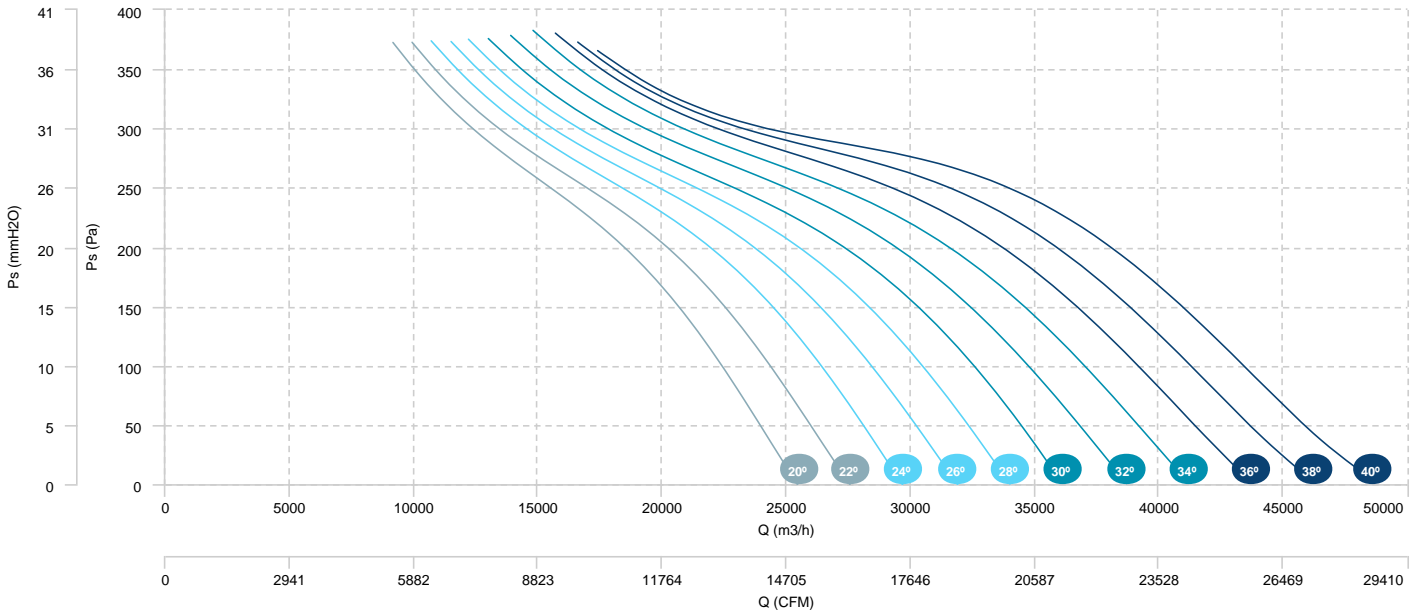

HMFx 100 T6 2,2kW (A3:8)	HMFx 100 T6 3kW (A3:8)	HMFx 100 T6 4kW (A3:8)
HMFx 100 T6 5,5kW (A3:8)		

AIR FLOW - PRESSURE