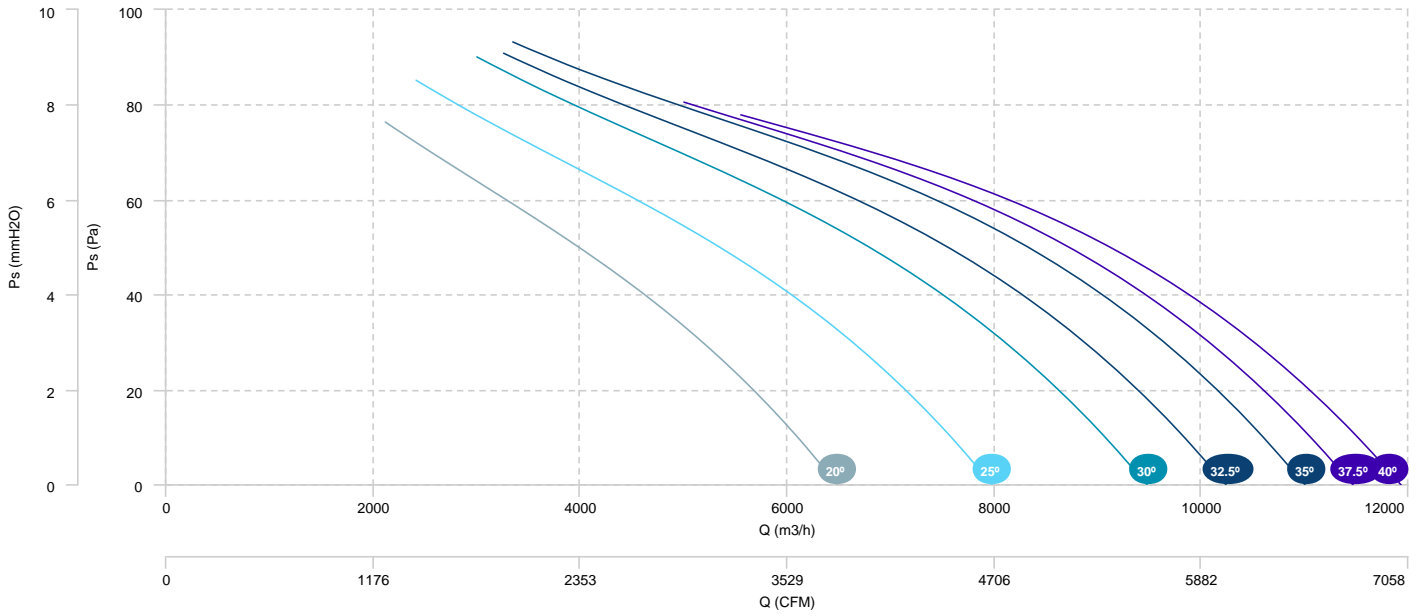

HMFx 71 T4/T8 0,8/0,2kW (A5:6)	HMFx 71 T4/T8 1,2/0,3kW (A5:6)	HMFx 71 T4/T8 1,6/0,4kW (A5:6)
HMFx 71 T4/T8 2,2/0,37kW (A5:6)	HMFx 71 T4/T8 3/0,55kW (A5:6)	

AIR FLOW - PRESSURE (8 poles)