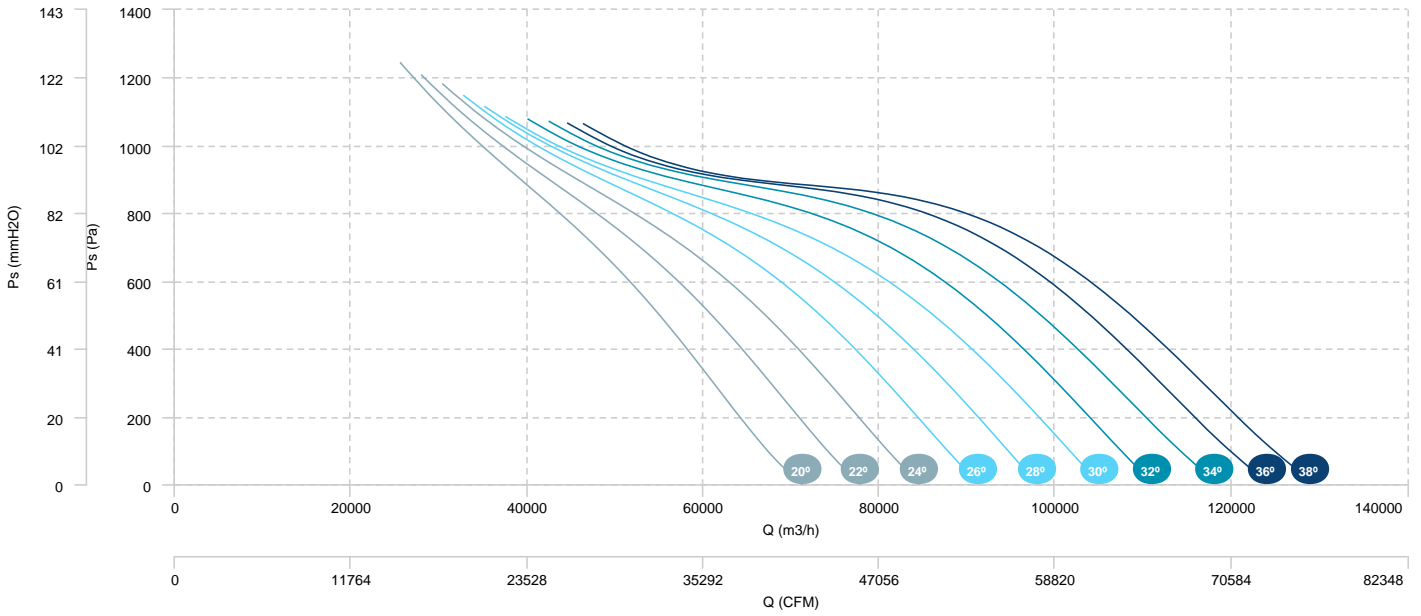

AIR FLOW - PRESSURE (6 poles)

HMFx 125 T4/T6 20/8,5kW (A3:8)
 HMFx 125 T4/T6 40/14kW (A3:8)

HMFx 125 T4/T6 26/9kW (A3:8)

HMFx 125 T4/T6 34/12kW (A3:8)

AIR FLOW - PRESSURE (4 poles)

AIR FLOW - ABSORBED POWER (4 poles)