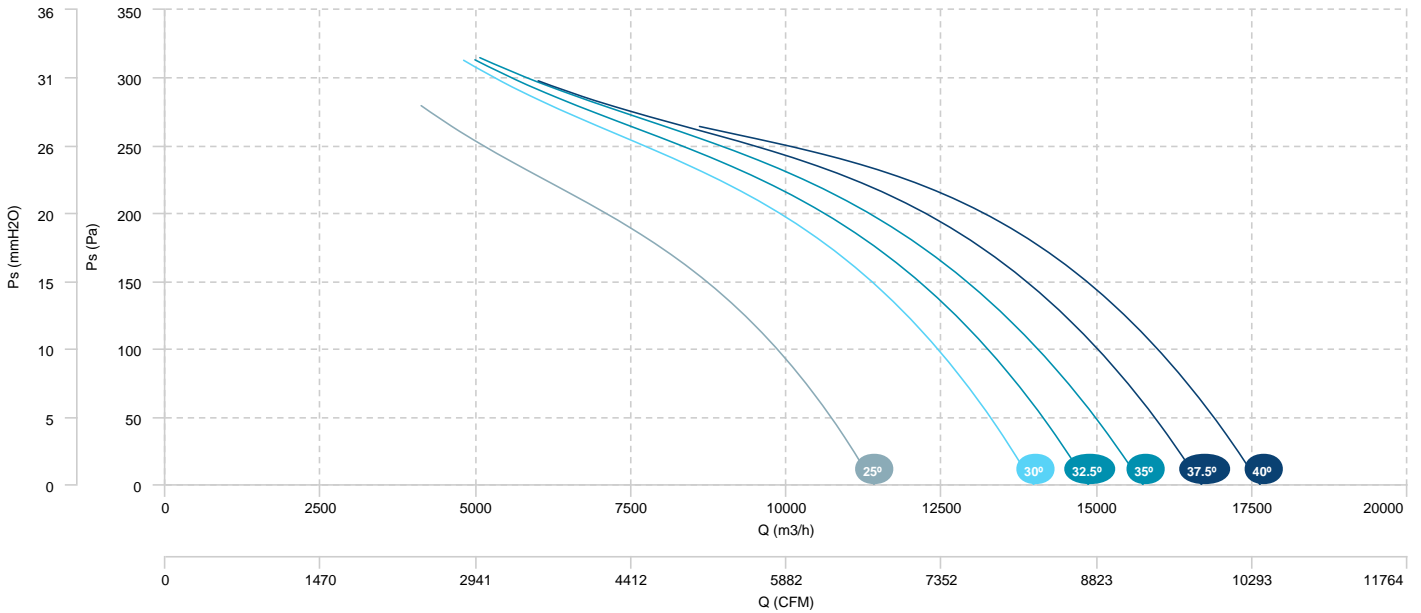

HMFx 63 T4/T8 0,8/0,2kW (A5:6)	HMFx 63 T4/T8 1,2/0,3kW (A5:6)	HMFx 63 T4/T8 1,6/0,4kW (A5:6)
HMFx 63 T4/T8 2,2/0,37kW (A5:6)		

AIR FLOW - PRESSURE (4 poles)