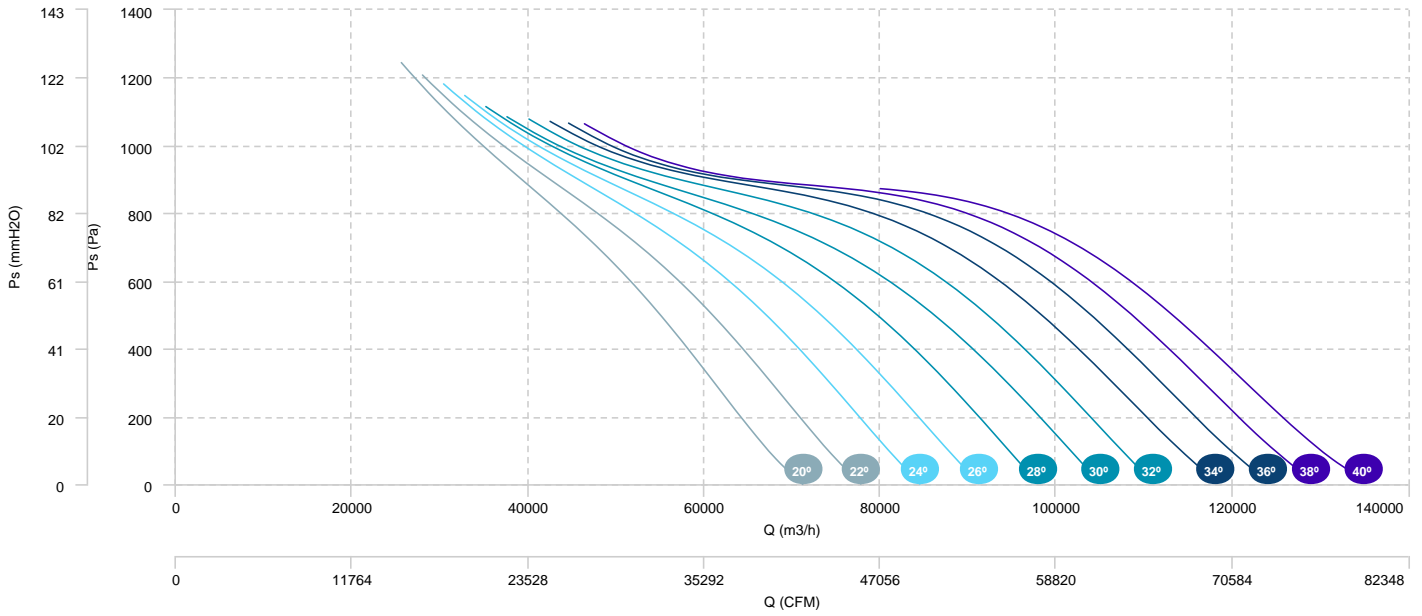

HMFx 125 T4 18,5kW (A3:8)	HMFx 125 T4 22kW (A3:8)	HMFx 125 T4 30kW (A3:8)
HMFx 125 T4 37kW (A3:8)	HMFx 125 T4 45kW (A3:8)	

AIR FLOW - PRESSURE