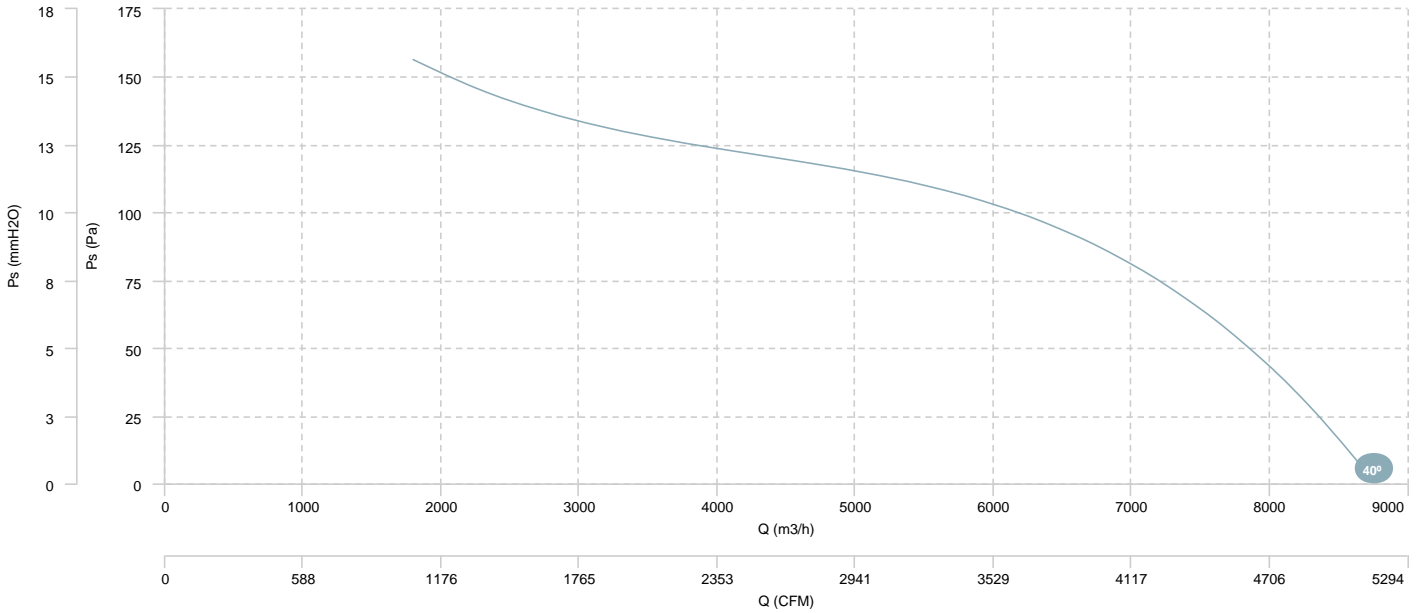

HMFx 50 T4/T6 0,75/0,25kW (A5:6)

AIR FLOW - PRESSURE (4 poles)