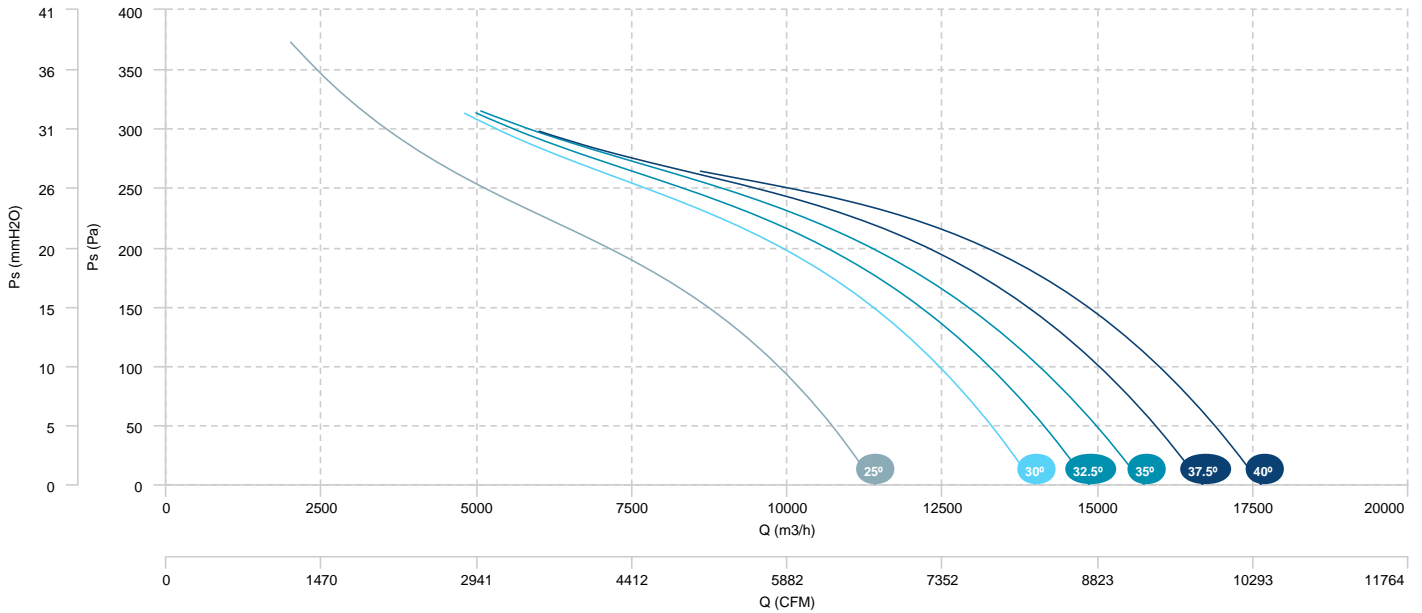

HMXF 63 T4 0,75kW (A5:6)	HMXF 63 T4 1,1kW (A5:6)	HMXF 63 T4 1,5kW (A5:6)
HMXF 63 T4 2,2kW (A5:6)		

AIR FLOW - PRESSURE