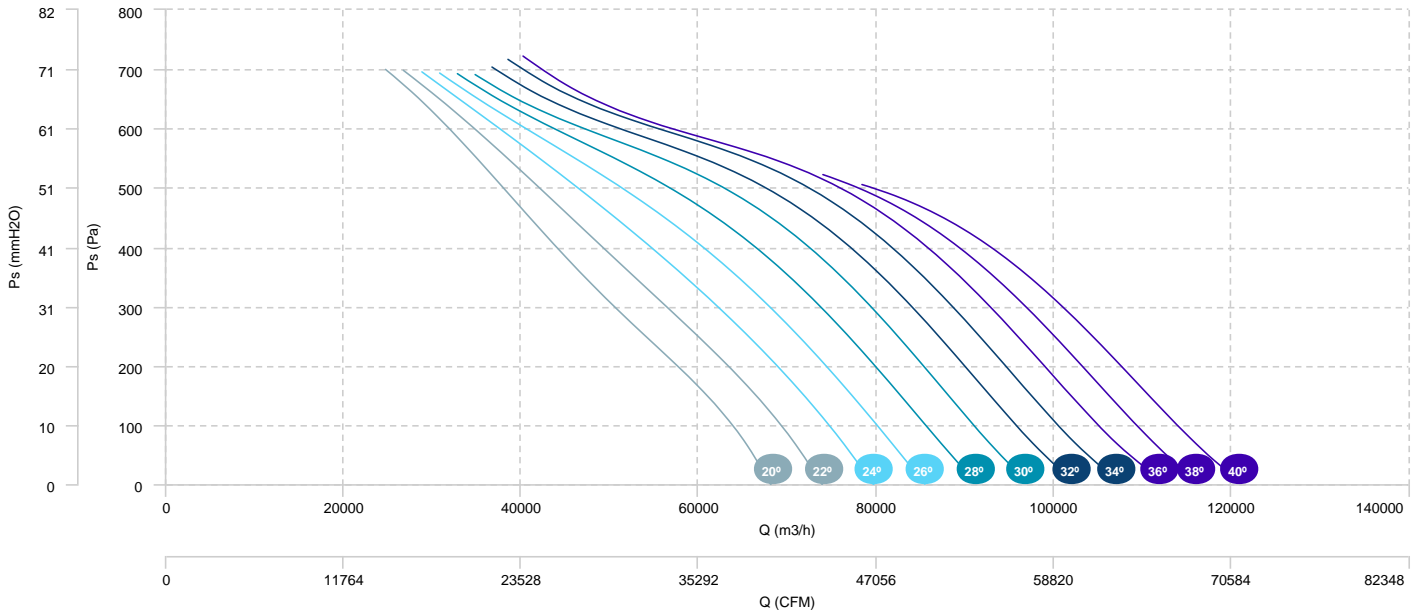

HMFx 125 T4/T8 11/3kW (A3:4)	HMFx 125 T4/T8 14/3,5kW (A3:4)	HMFx 125 T4/T8 17/4,3kW (A3:4)
HMFx 125 T4/T8 20/5kW (A3:4)	HMFx 125 T4/T8 28/6,5kW (A3:4)	

AIR FLOW - PRESSURE (4 poles)