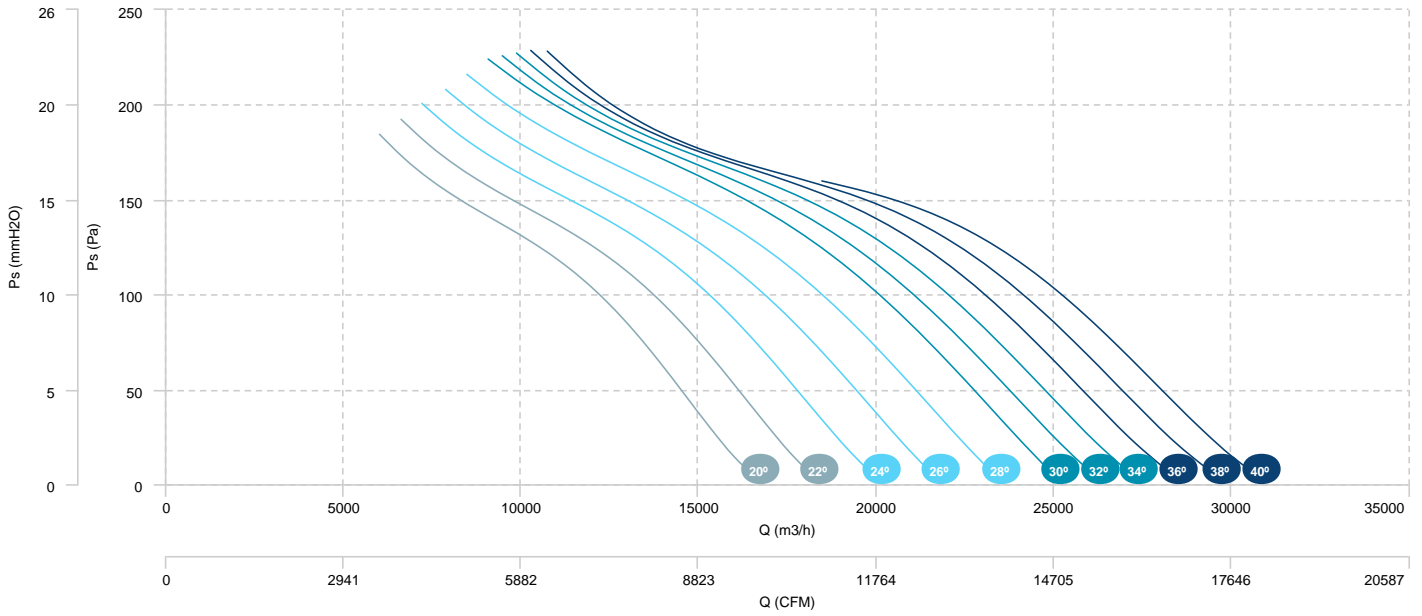

HMX 90 T4/T6 3/1kW (A3:4)	HMX 90 T4/T6 4,5/1,5kW (A3:4)	HMX 90 T4/T6 6/2,2kW (A3:4)
HMX 90 T4/T6 10/3,3kW (A3:4)		

AIR FLOW - PRESSURE (6 poles)