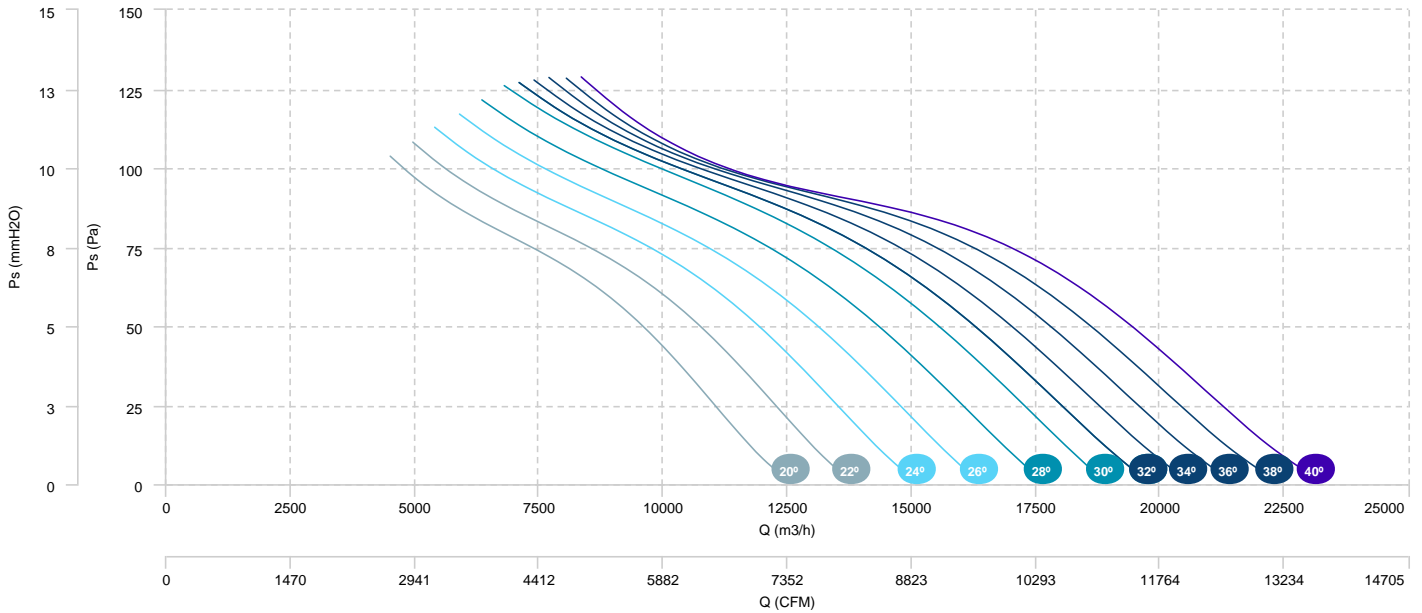

HMFx 90 T4/T8 2,8/0,7kW (A3:4)	HMFx 90 T4/T8 4/0,75kW (A3:4)	HMFx 90 T4/T8 5,5/1,1kW (A3:4)
HMFx 90 T4/T8 7,5/1,5kW (A3:4)	HMFx 90 T4/T8 11/3kW (A3:4)	

AIR FLOW - PRESSURE (8 poles)