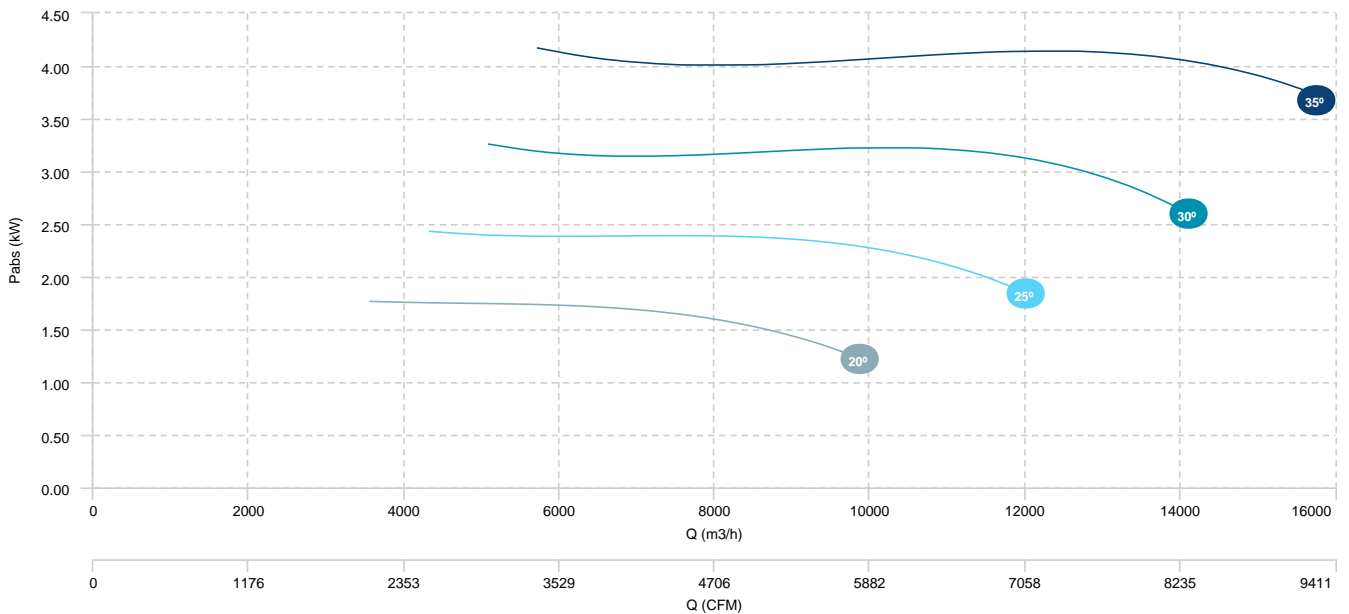

AIR FLOW - ABSORBED POWER