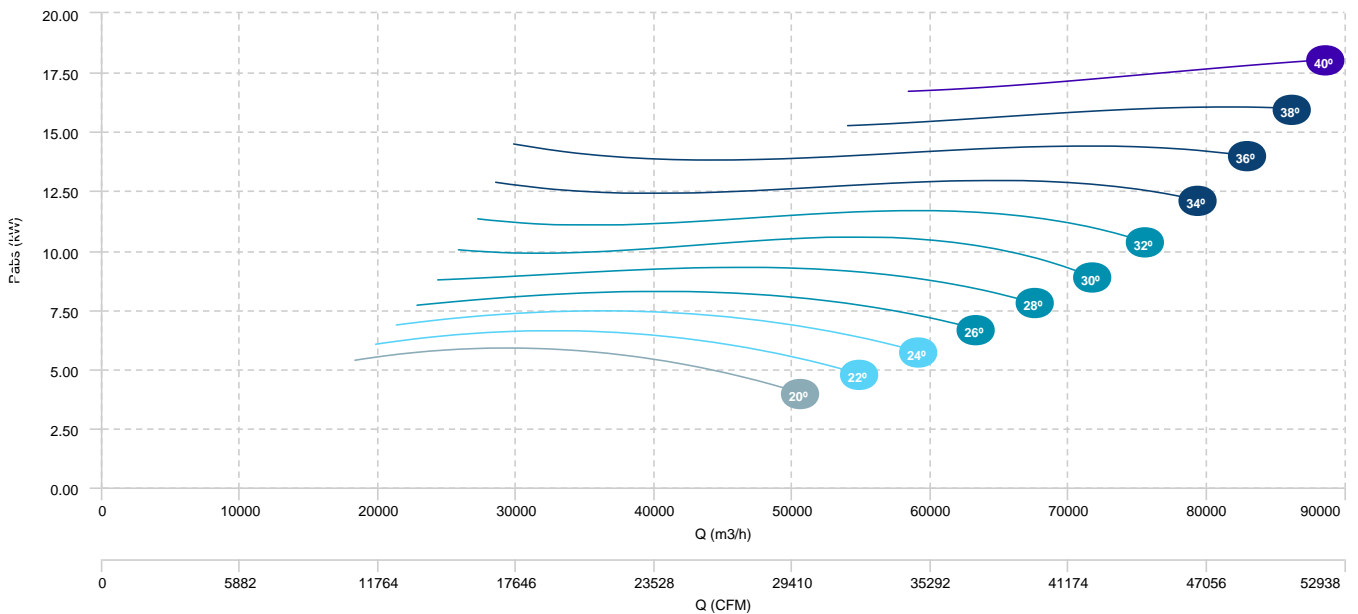

AIR FLOW - ABSORBED POWER