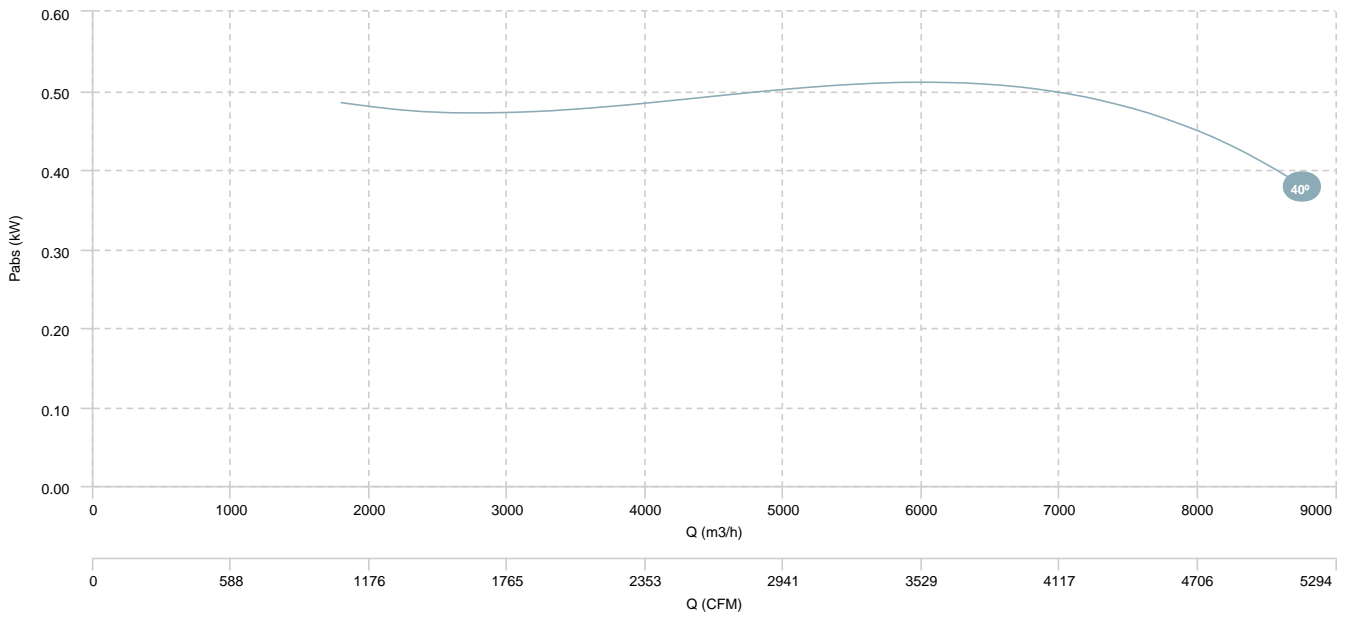

HMXF 50 T2 4kW (A8:12)

AIR FLOW - PRESSURE

AIR FLOW - ABSORBED POWER

HMFx 50 T4 0,75kW (A5:6)

AIR FLOW - PRESSURE

AIR FLOW - ABSORBED POWER

HMFx 50 T6 0,75kW (A5:6)

AIR FLOW - PRESSURE