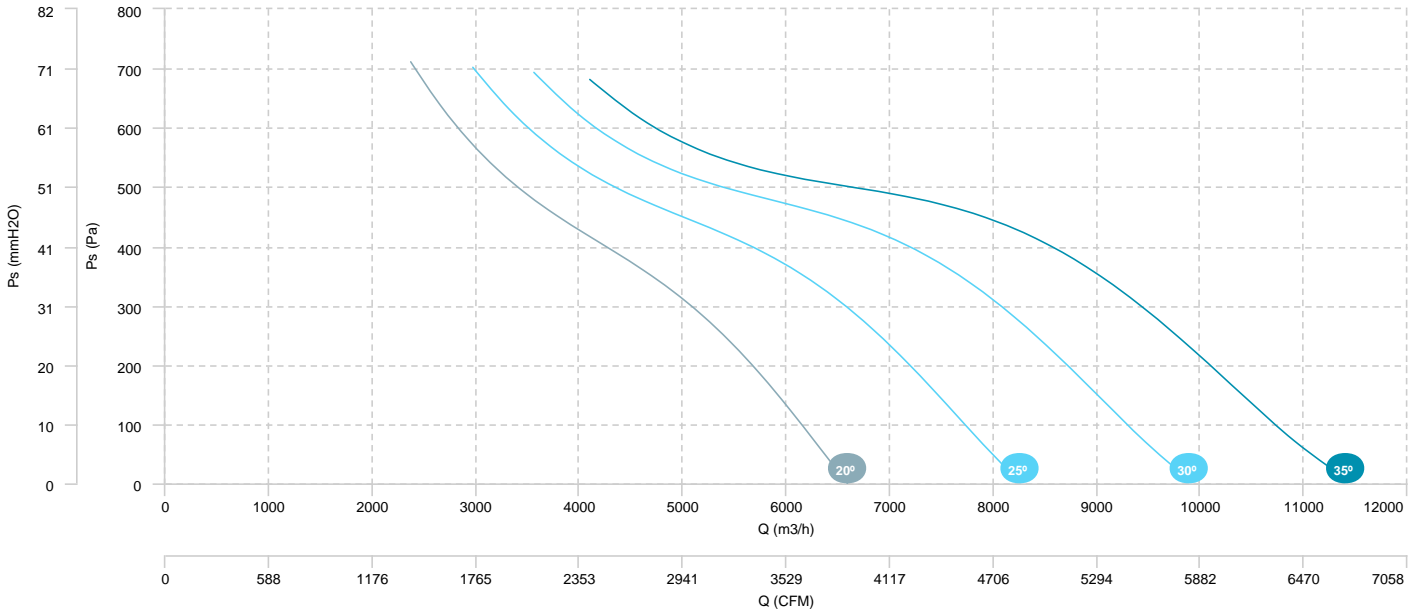

AIR FLOW - PRESSURE

AIR FLOW - ABSORBED POWER

HMFx 45 T2 1,5kW (A8:9)

HMFx 45 T2 2,2kW (A8:9)

HMFx 45 T2 3kW (A8:9)

AIR FLOW - PRESSURE

AIR FLOW - ABSORBED POWER

HMFx 45 T2 2,2kW (A8:12)