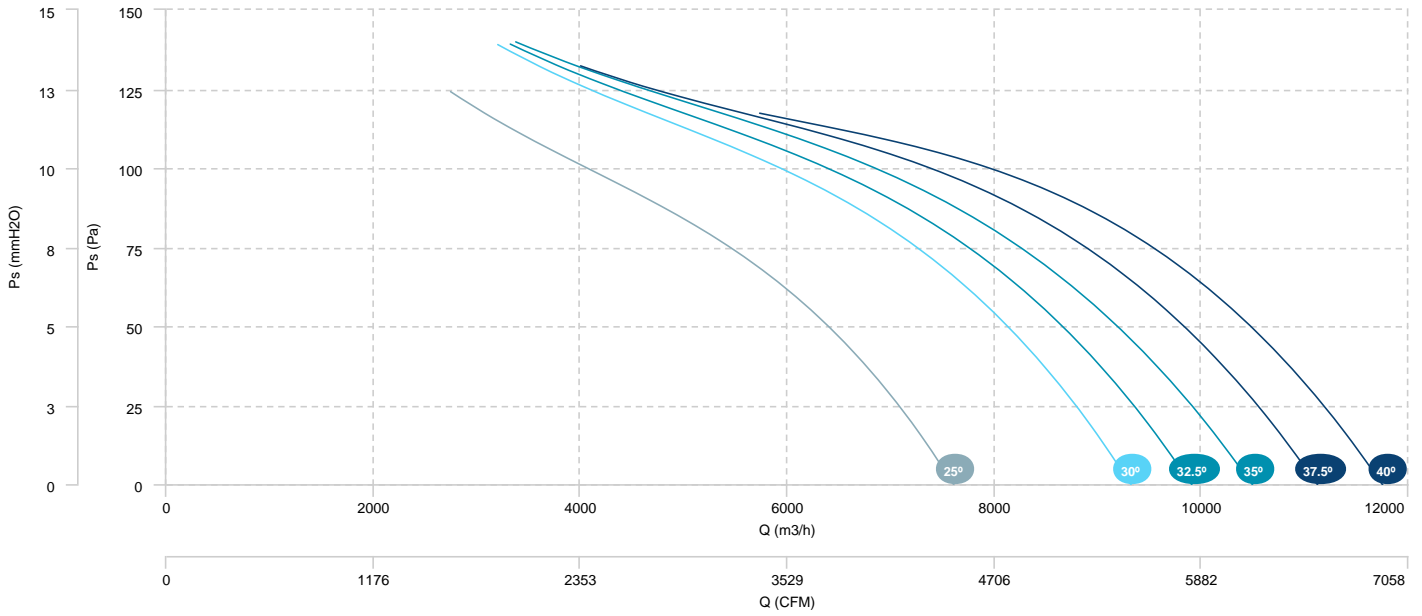

HMFx 63 T4/T6 0,75/0,25kW (A5:6)	HMFx 63 T4/T6 1,1/0,3kW (A5:6)	HMFx 63 T4/T6 1,5/0,37kW (A5:6)
HMFx 63 T4/T6 2,2/0,7kW (A5:6)		

AIR FLOW - PRESSURE (6 poles)