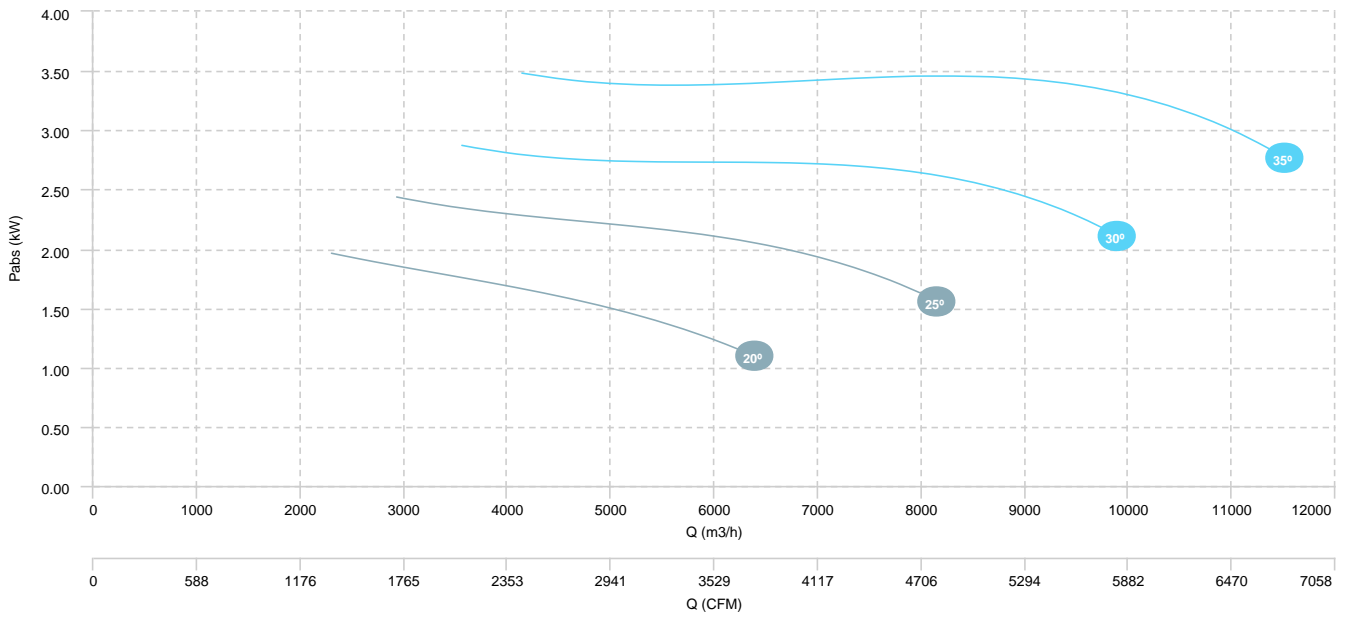

AIR FLOW - ABSORBED POWER