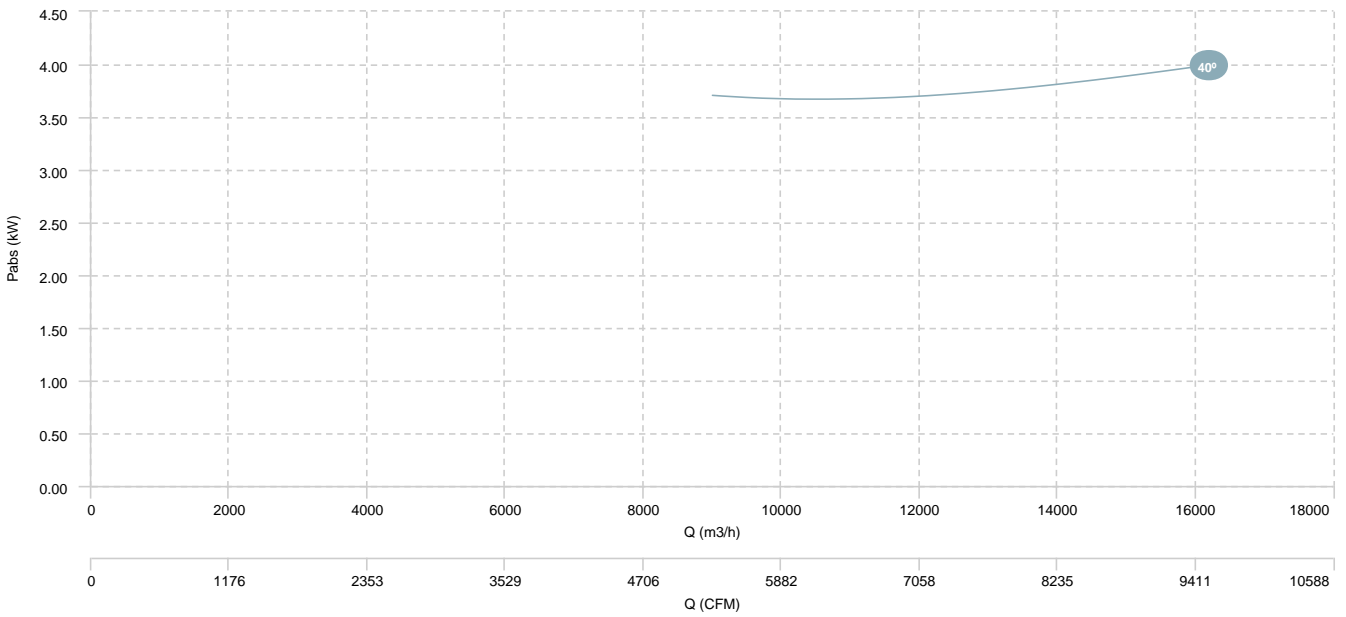

AIR FLOW - ABSORBED POWER

HMXF 50 T2/T4 4,4/1,1kW (A8:4)

AIR FLOW - PRESSURE (2 poles)

AIR FLOW - ABSORBED POWER (2 poles)

HMFx 50 T2/T4 4,4/1,1kW (A8:4)

AIR FLOW - PRESSURE (4 poles)

HMFx 50 T4/T6 0,75/0,25kW (A5:6)