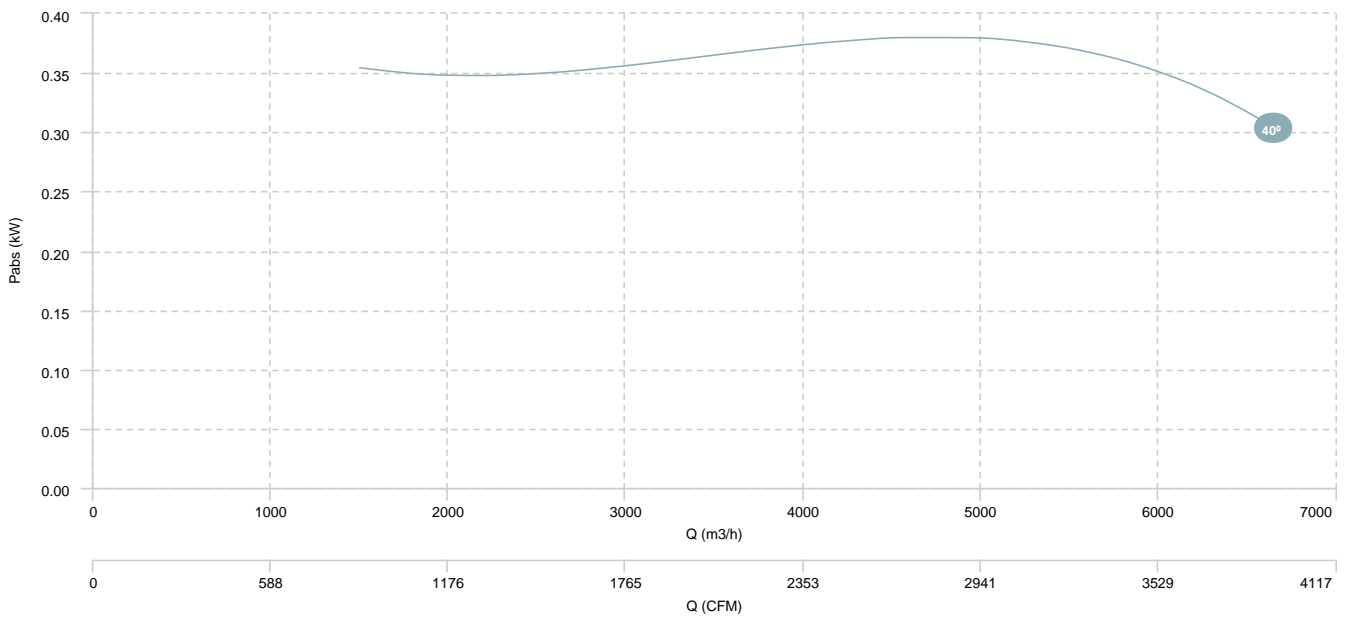

AIR FLOW - ABSORBED POWER (2 poles)

HMFx 45 T2/T4 2,2/0,5kW (A8:12)

HMFx 45 T2/T4 3,1/0,8kW (A8:12)

AIR FLOW - PRESSURE (4 poles)

HMXF 45 T4/T6 0,75/0,25kW (A5:6)

AIR FLOW - PRESSURE (4 poles)

AIR FLOW - ABSORBED POWER (4 poles)