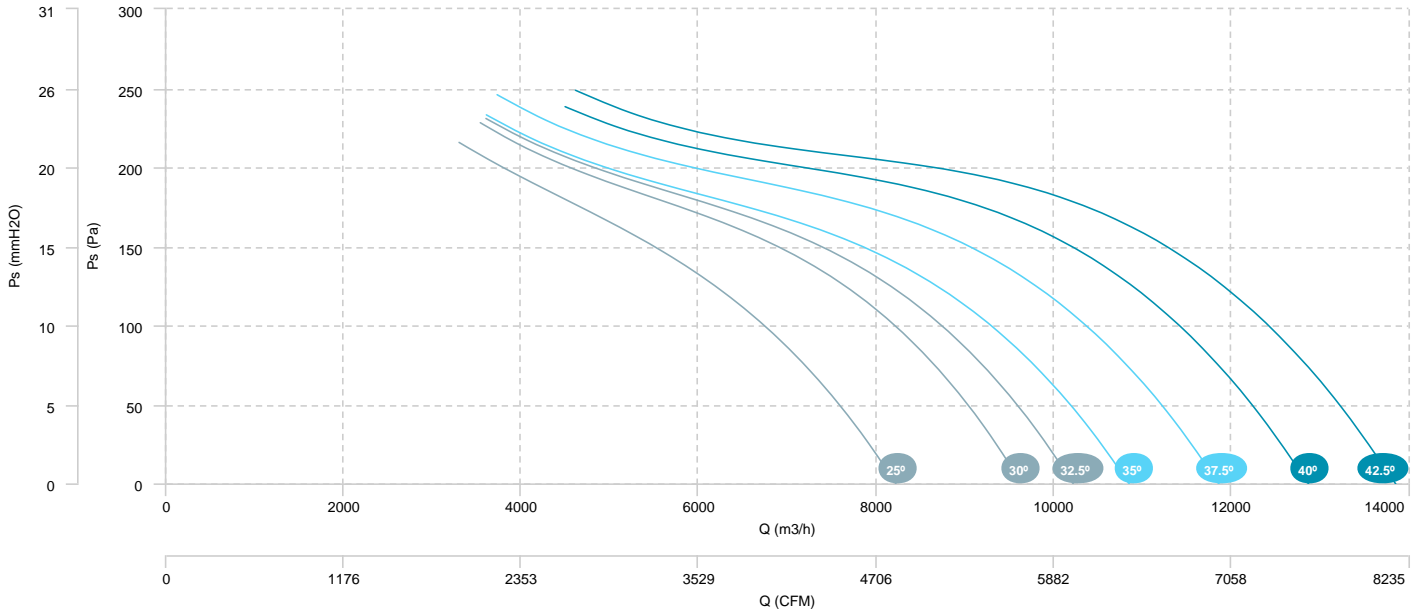

HMFx 56 T4/T6 0,75/0,25kW (A5:6)

HMFx 56 T4/T6 1,1/0,3kW (A5:6)

HMFx 56 T4/T6 1,5/0,37kW (A5:6)

AIR FLOW - PRESSURE (4 poles)