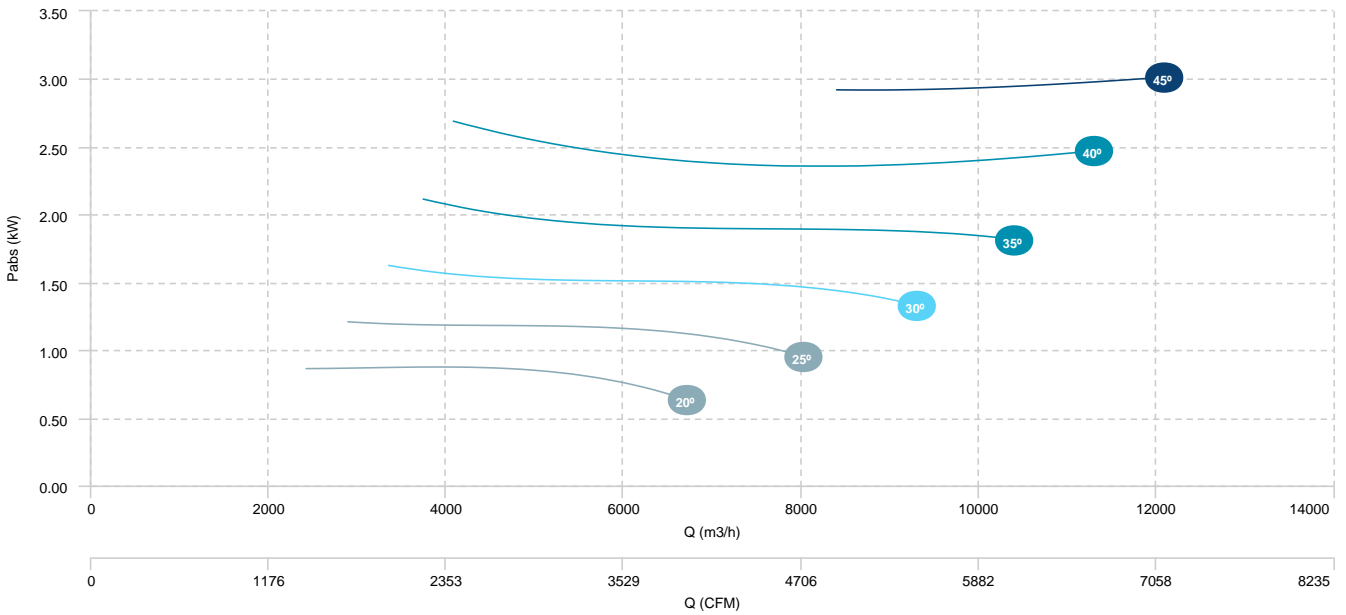

AIR FLOW - ABSORBED POWER