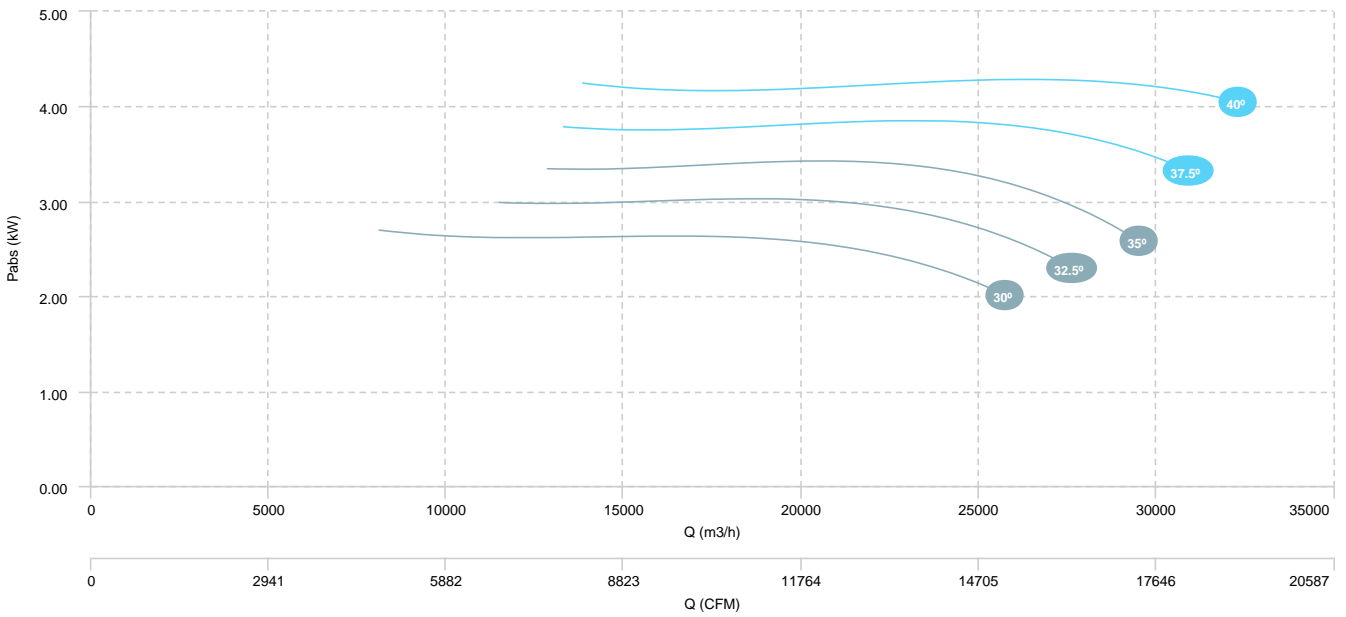

AIR FLOW - PRESSURE (8 poles)

HMFx 80 T4 3kW (A5:6)

HMFx 80 T4 4kW (A5:6)

AIR FLOW - PRESSURE

AIR FLOW - ABSORBED POWER

| | | |
|--------------------------|-------------------------|-------------------------|
| HMXF 80 T6 0,75kW (A5:6) | HMXF 80 T6 1,1kW (A5:6) | HMXF 80 T6 1,5kW (A5:6) |
| HMXF 80 T6 2,2kW (A5:6) | | |