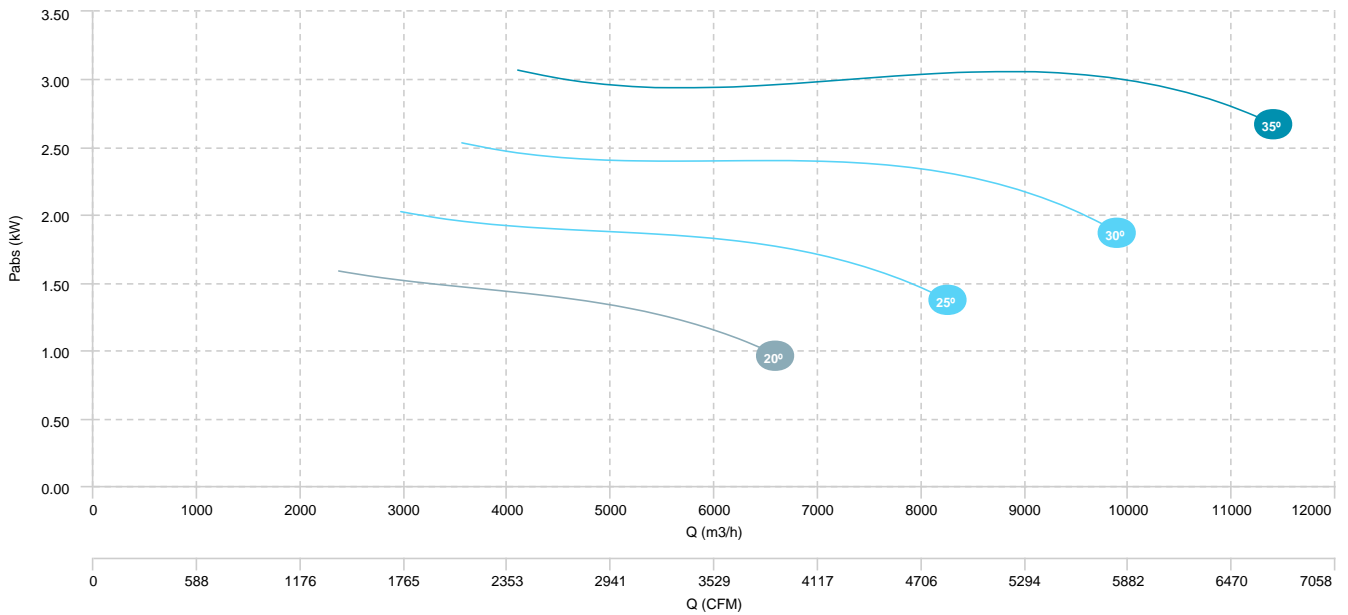

AIR FLOW - PRESSURE

AIR FLOW - ABSORBED POWER

HMFx 45 T2 1,5kW (A8:9)

HMFx 45 T2 2,2kW (A8:9)

HMFx 45 T2 3kW (A8:9)

AIR FLOW - PRESSURE

AIR FLOW - ABSORBED POWER

HMFx 45 T2 2,2kW (A8:12)