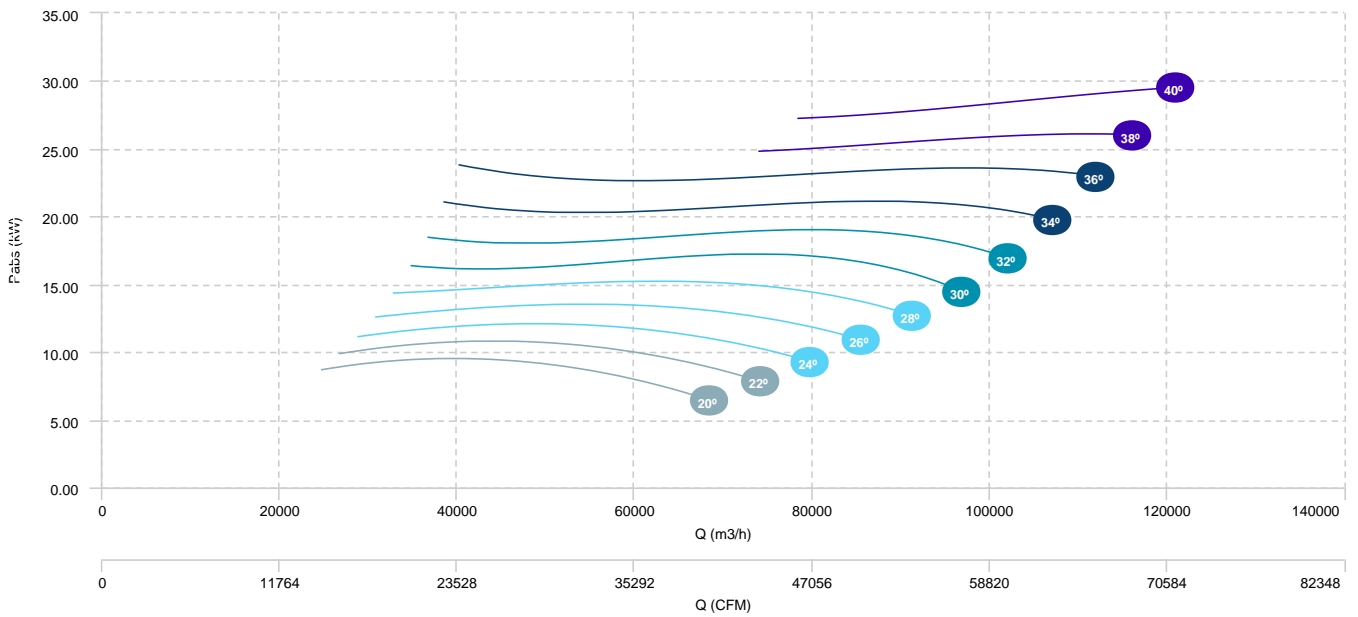

AIR FLOW - ABSORBED POWER