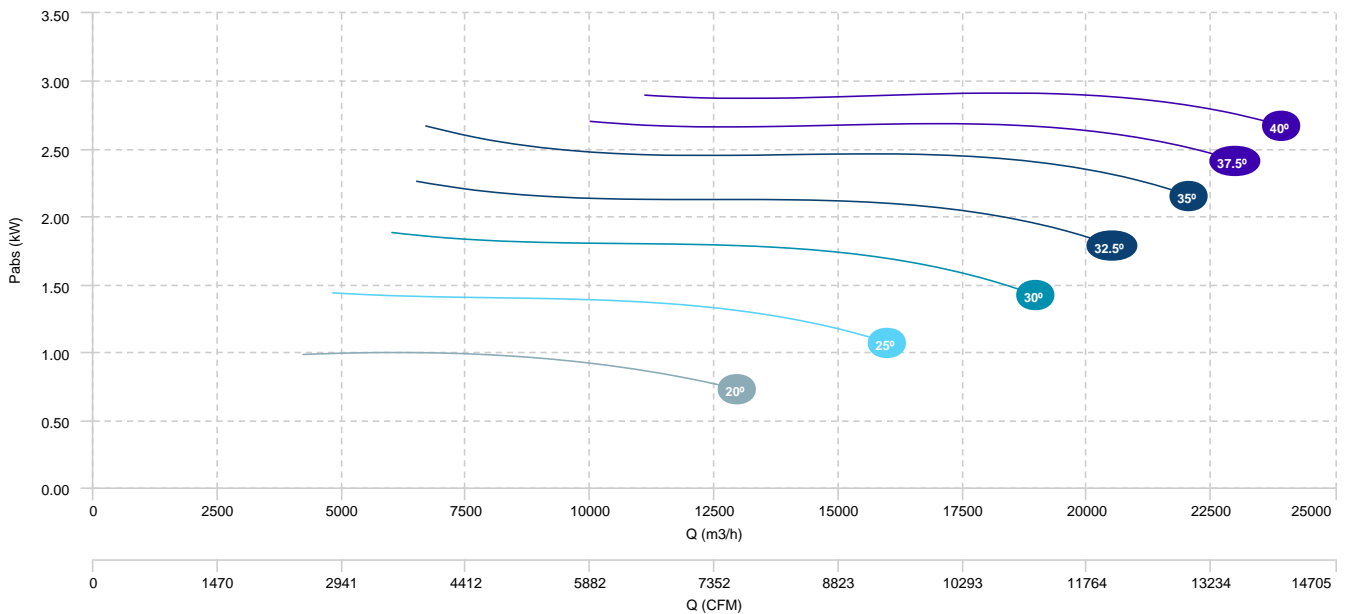

AIR FLOW - ABSORBED POWER