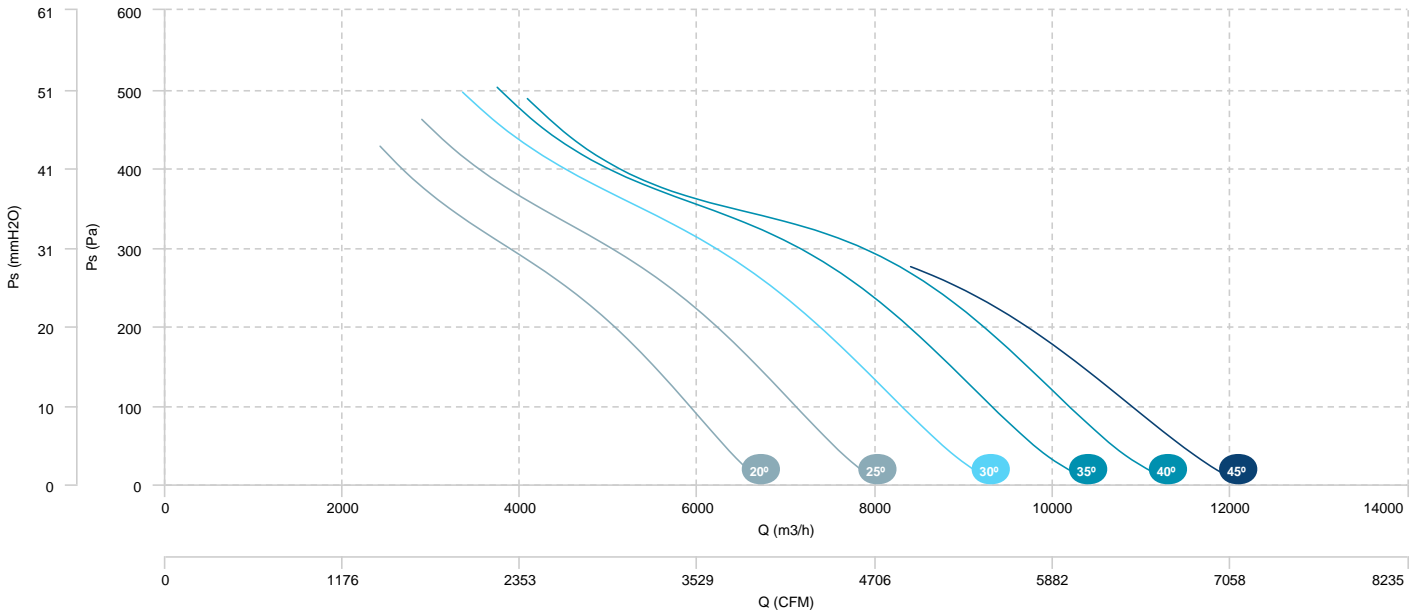

CHARACTERISTIC CURVE

HMFx 45 T2 1,1kW (A8:4)	HMFx 45 T2 1,5kW (A8:4)	HMFx 45 T2 2,2kW (A8:4)
HMFx 45 T2 3kW (A8:4)		

AIR FLOW - PRESSURE