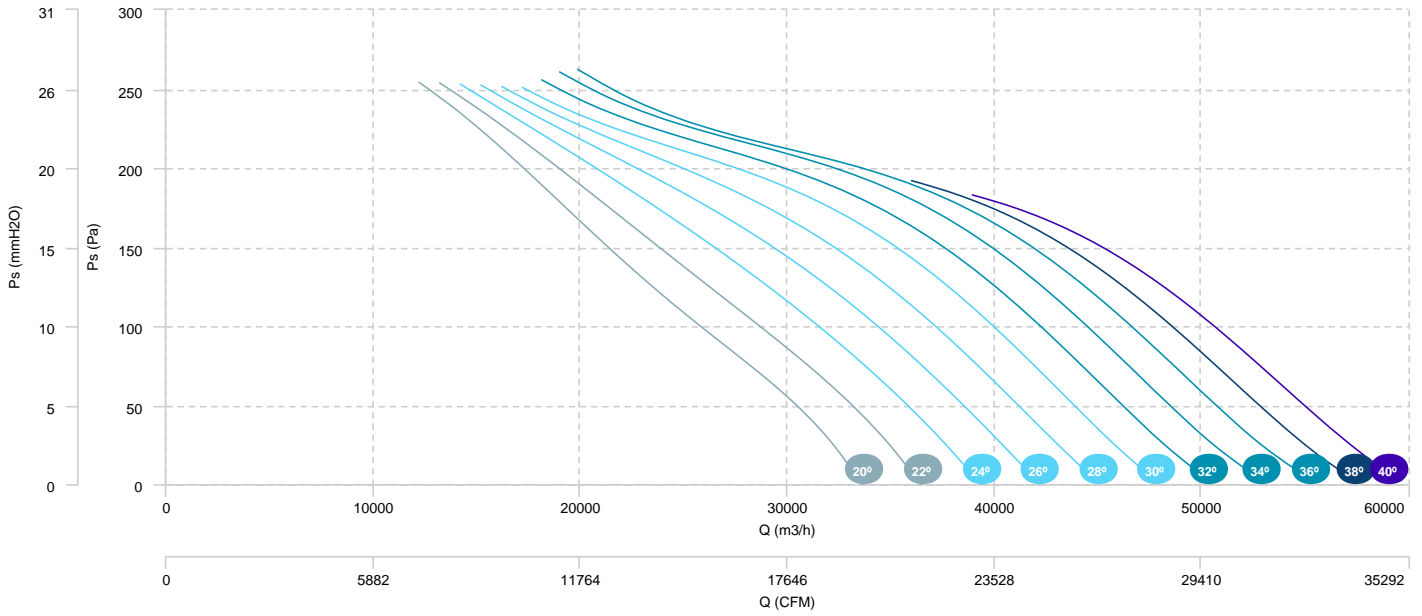

HMFx 112 T4/T6 6/2,2kW (A3:4)	HMFx 112 T4/T6 10/3,3kW (A3:4)	HMFx 112 T4/T6 14/4,5kW (A3:4)
HMFx 112 T4/T6 16/6,5kW (A3:4)	HMFx 112 T4/T6 20/8,5kW (A3:4)	

AIR FLOW - PRESSURE (6 poles)