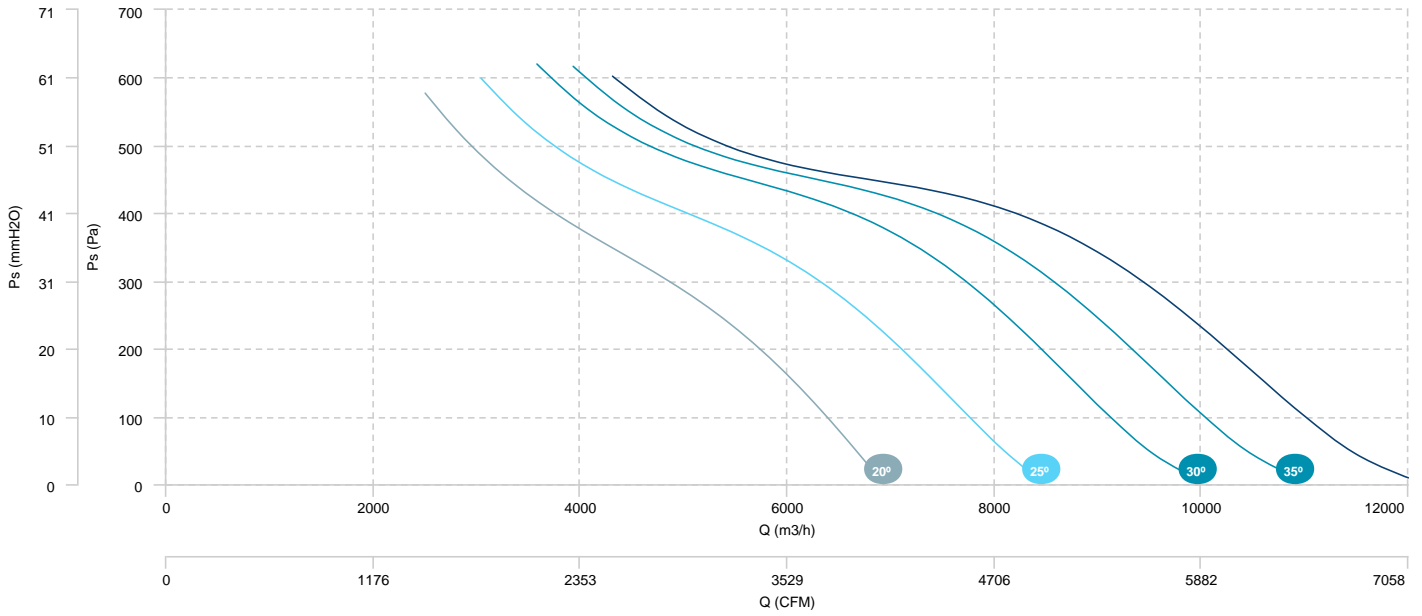

HMFx 45 T2 1,1kW (A8:6)	HMFx 45 T2 1,5kW (A8:6)	HMFx 45 T2 2,2kW (A8:6)
HMFx 45 T2 3kW (A8:6)		

AIR FLOW - PRESSURE