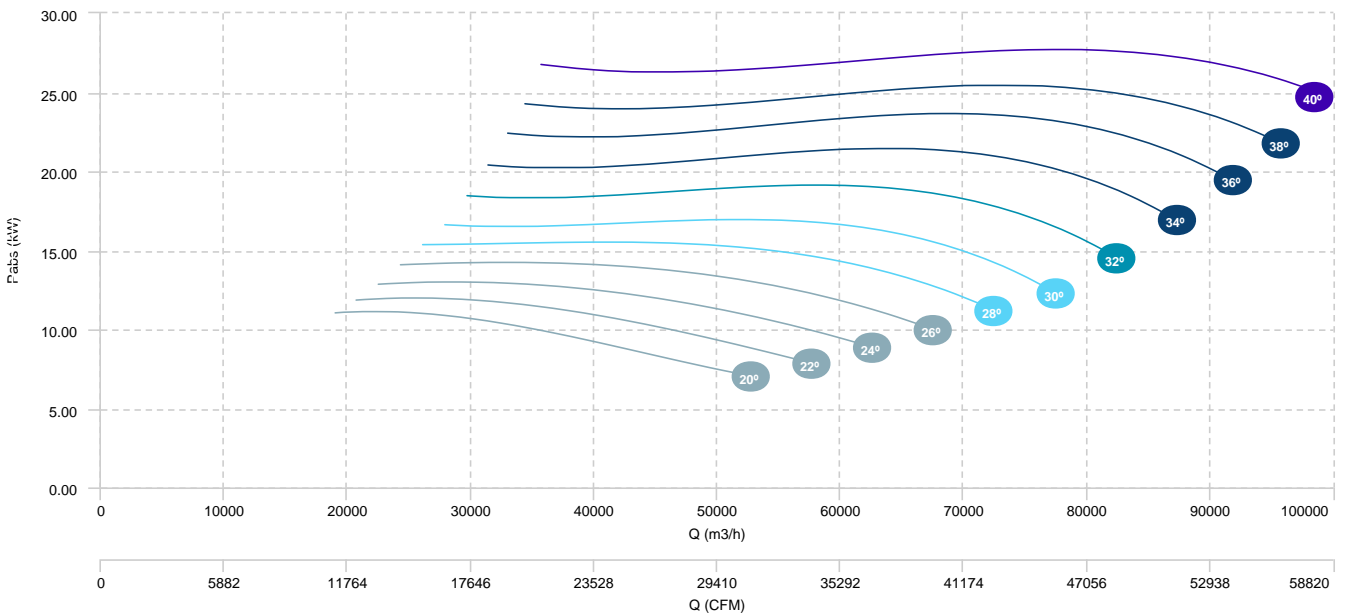

AIR FLOW - ABSORBED POWER (4 poles)