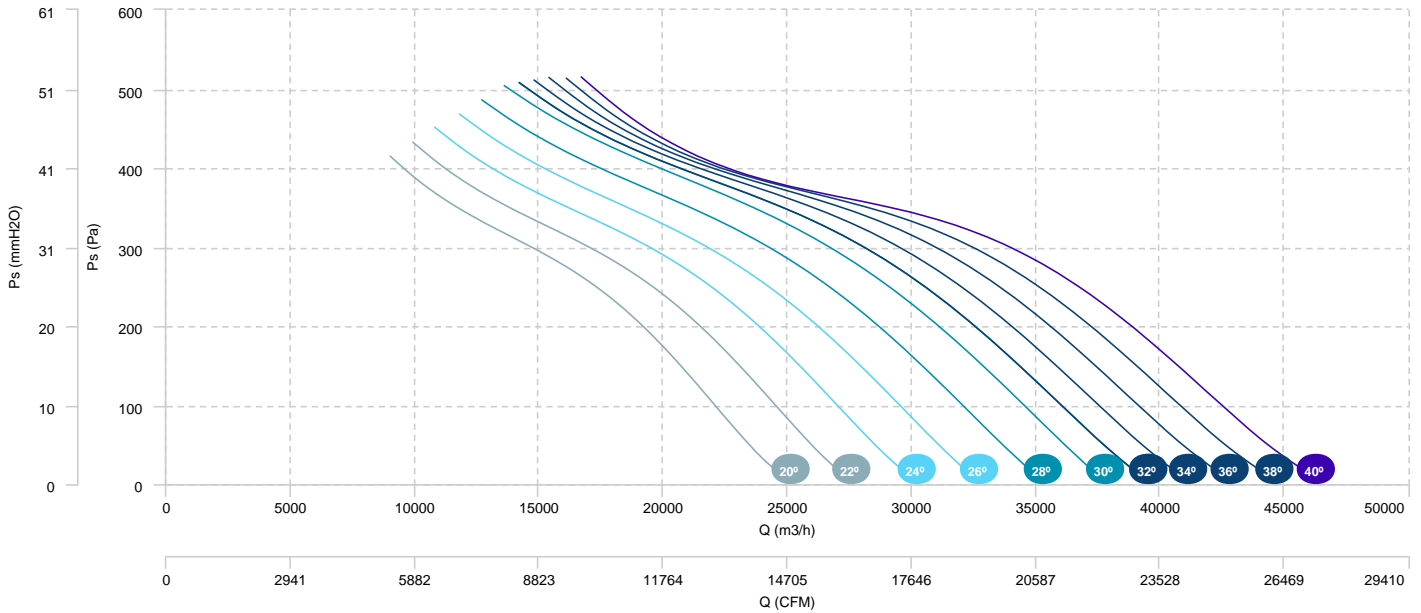

HMFx 90 T4/T8 2,8/0,7kW (A3:4)	HMFx 90 T4/T8 4/0,75kW (A3:4)	HMFx 90 T4/T8 5,5/1,1kW (A3:4)
HMFx 90 T4/T8 7,5/1,5kW (A3:4)	HMFx 90 T4/T8 11/3kW (A3:4)	

AIR FLOW - PRESSURE (4 poles)