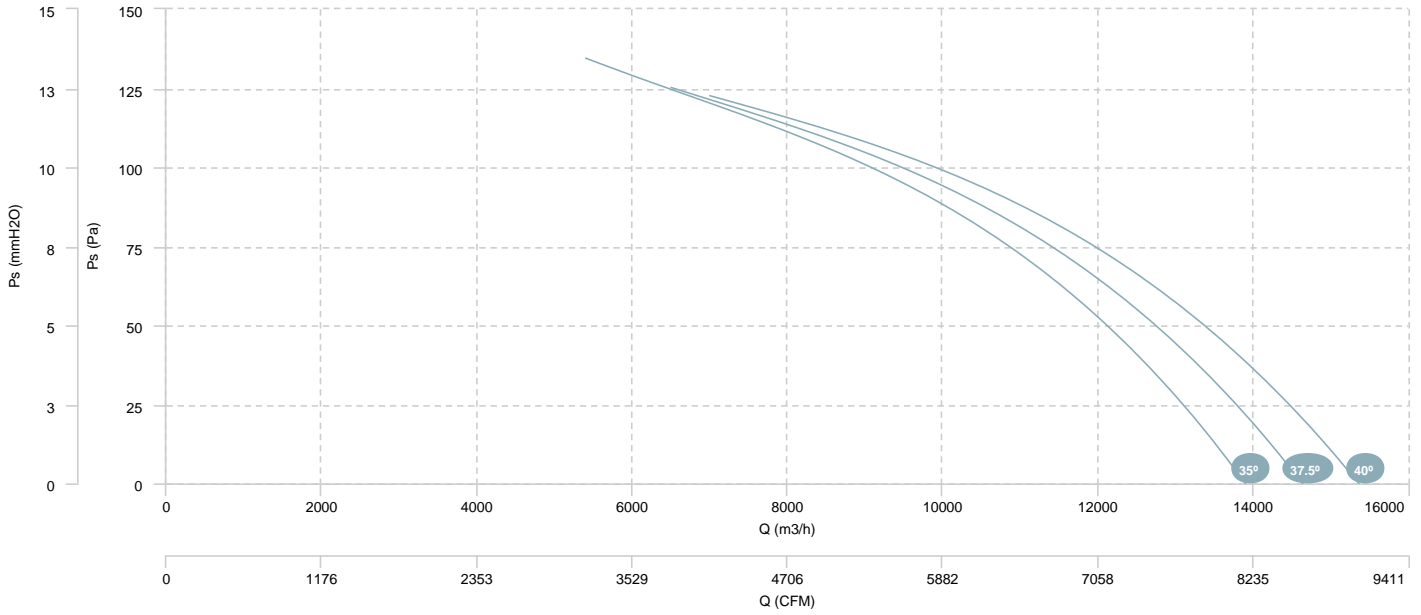

AIR FLOW - PRESSURE

AIR FLOW - ABSORBED POWER

HMXF 71 T6 0,75kW (A5:6)

AIR FLOW - PRESSURE

AIR FLOW - ABSORBED POWER

| | | |
|----------------------------------|--------------------------------|---------------------------------|
| HMFx 71 T4/T6 0,75/0,25kW (A5:6) | HMFx 71 T4/T6 1,1/0,3kW (A5:6) | HMFx 71 T4/T6 1,5/0,37kW (A5:6) |
| HMFx 71 T4/T6 2,2/0,7kW (A5:6) | HMFx 71 T4/T6 3/1kW (A5:6) | |