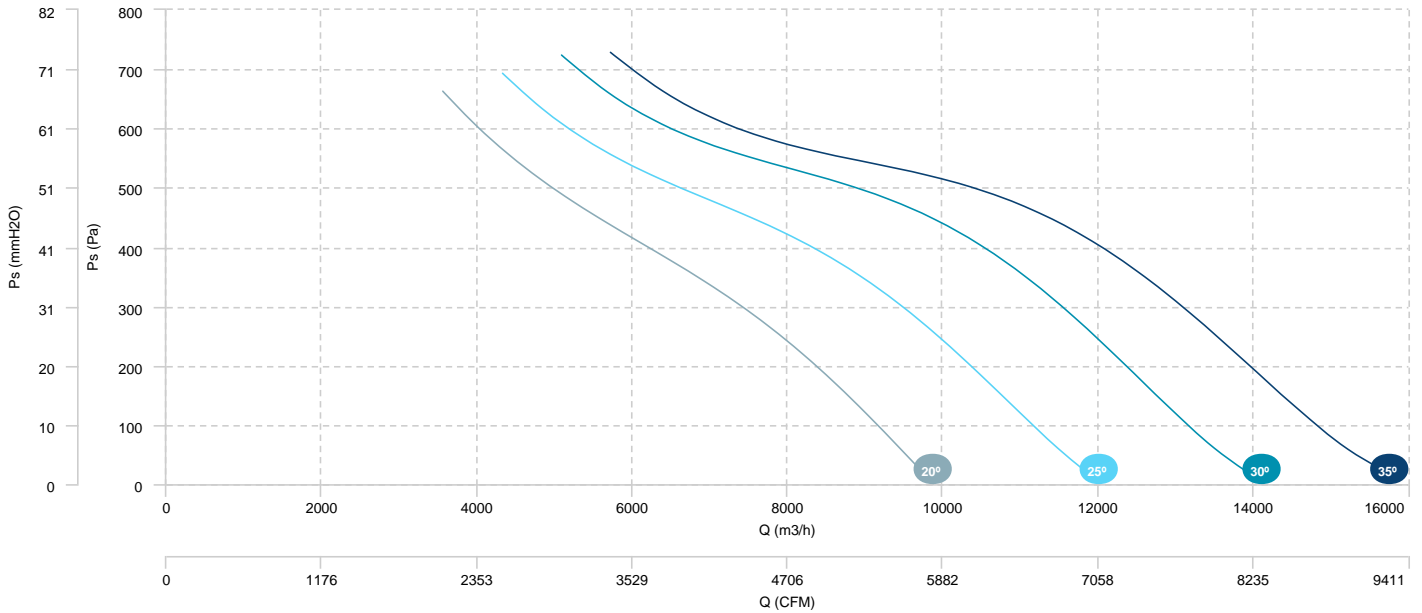

HMFx 50 T2 1,5kW (A8:6)	HMFx 50 T2 2,2kW (A8:6)	HMFx 50 T2 3kW (A8:6)
HMFx 50 T2 4kW (A8:6)		

AIR FLOW - PRESSURE