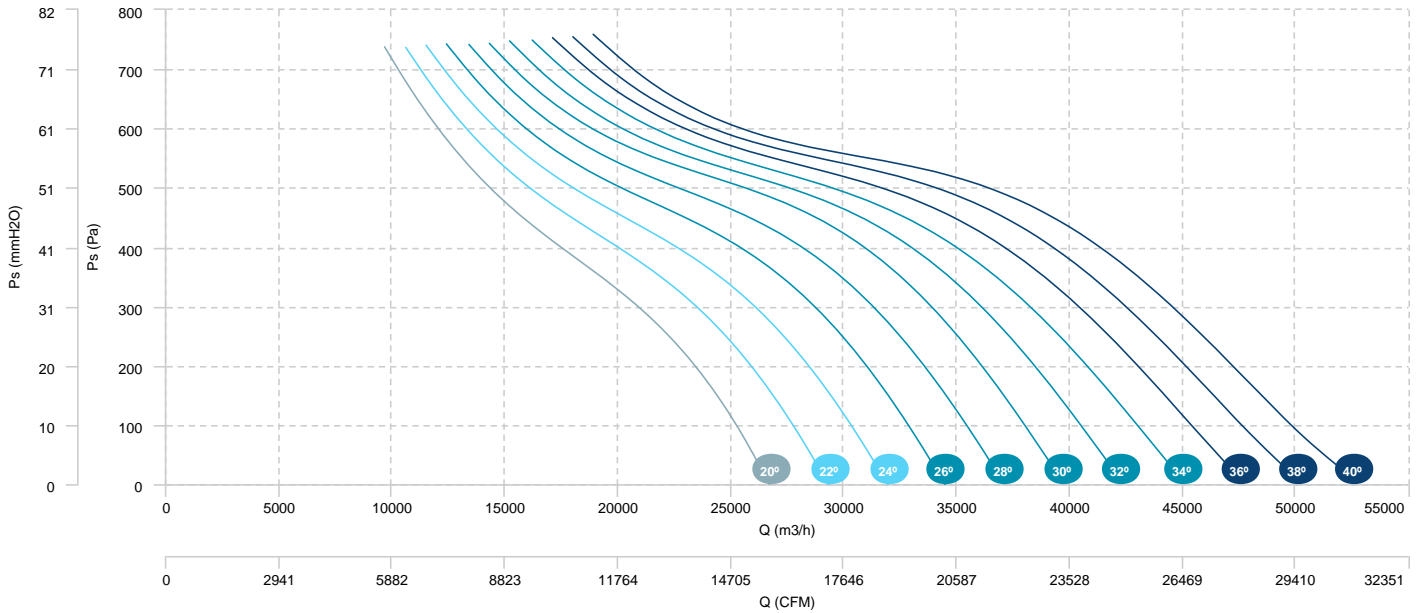

HMFx 90 T4/T6 4,5/1,5kW (A3:8)	HMFx 90 T4/T6 6/2,2kW (A3:8)	HMFx 90 T4/T6 10/3,3kW (A3:8)
HMFx 90 T4/T6 14/4,5kW (A3:8)		

AIR FLOW - PRESSURE (4 poles)