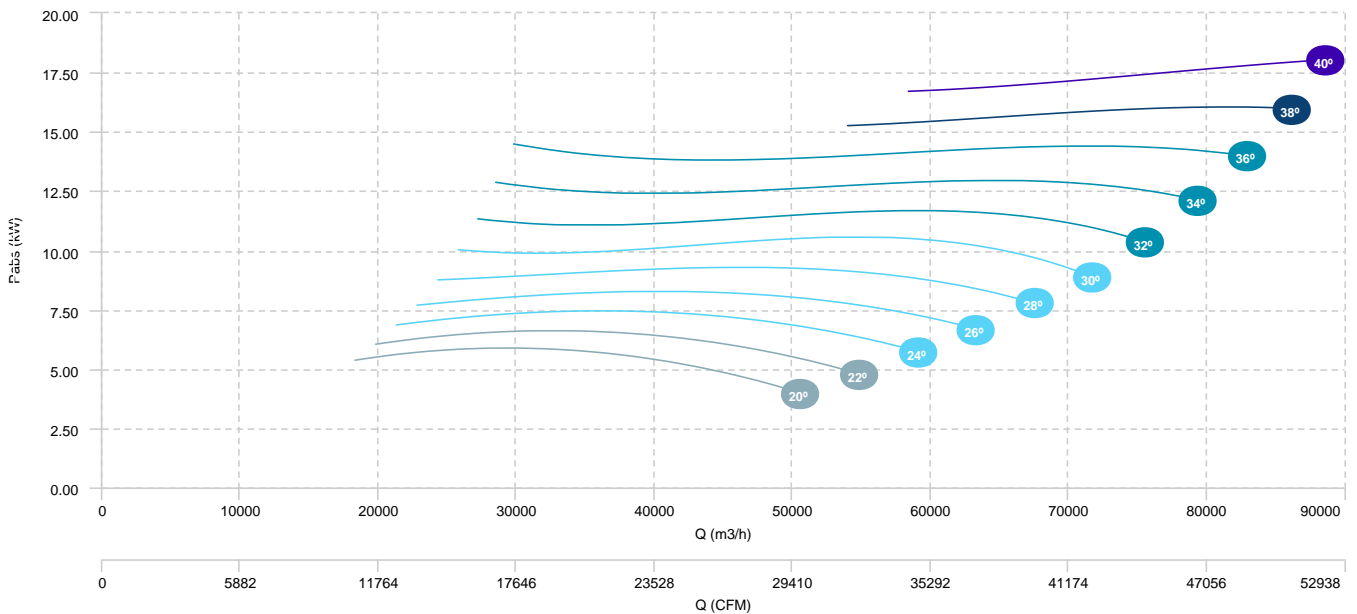

AIR FLOW - ABSORBED POWER (4 poles)