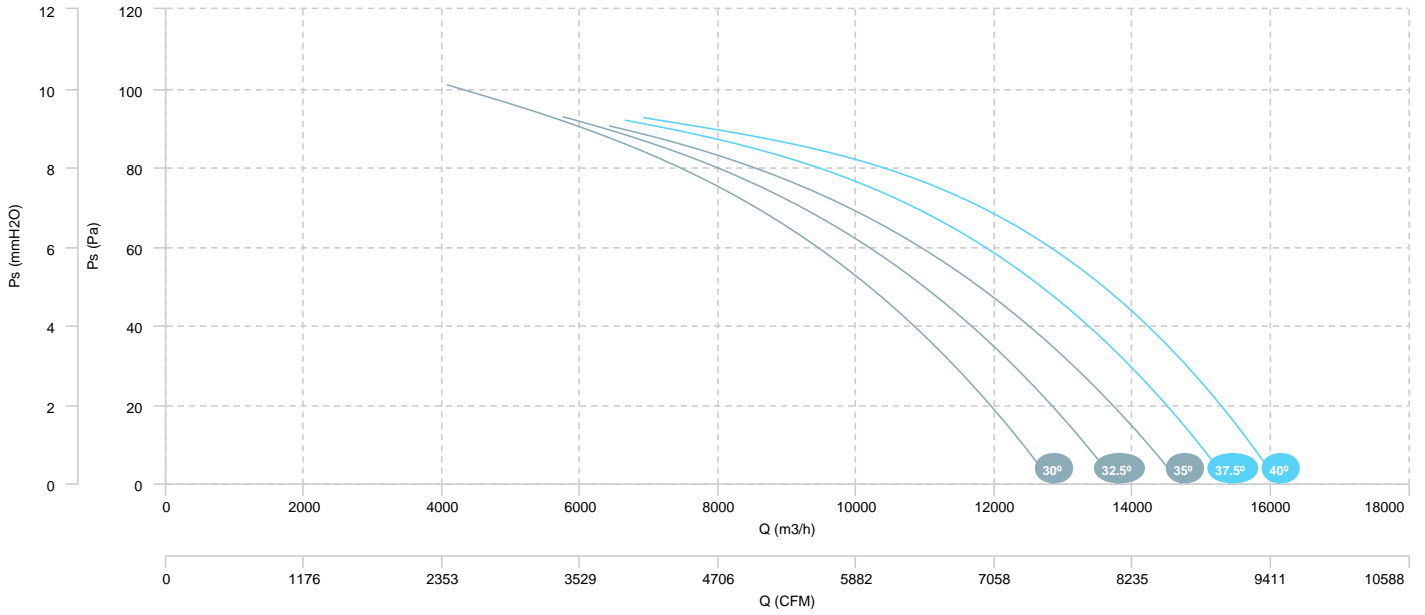

HMFx 80 T4/T8 3/0,55kW (A5:6)

HMFx 80 T4/T8 4/0,75kW (A5:6)

AIR FLOW - PRESSURE (8 poles)