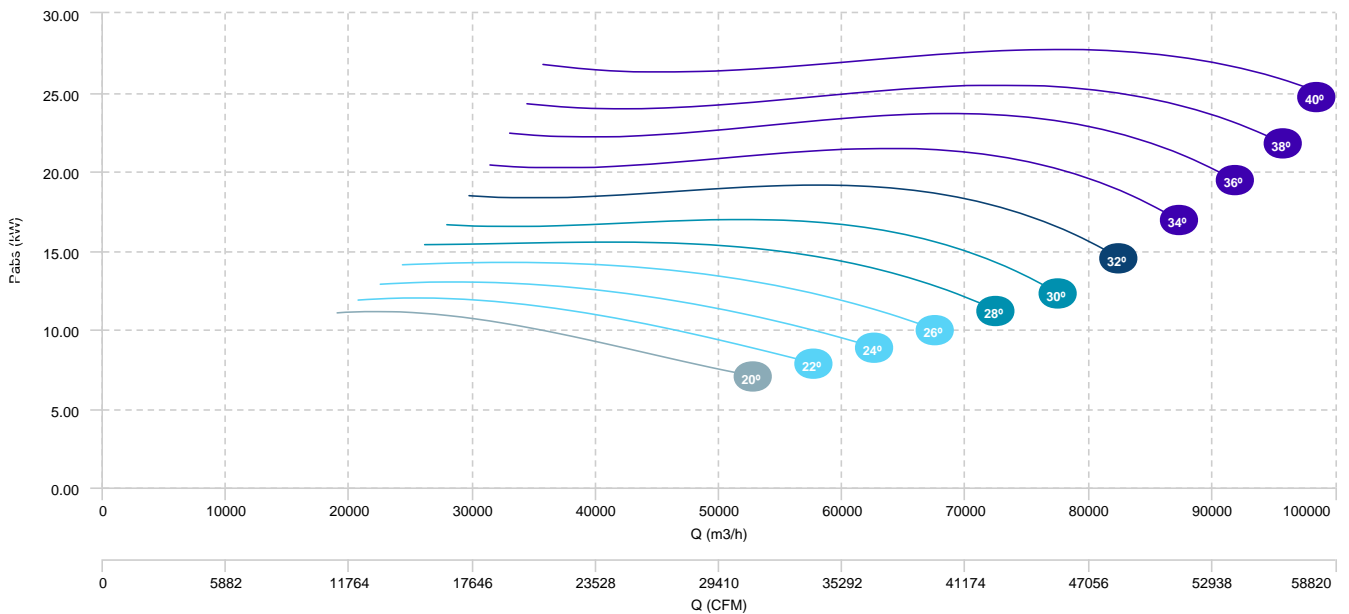

AIR FLOW - ABSORBED POWER (4 poles)