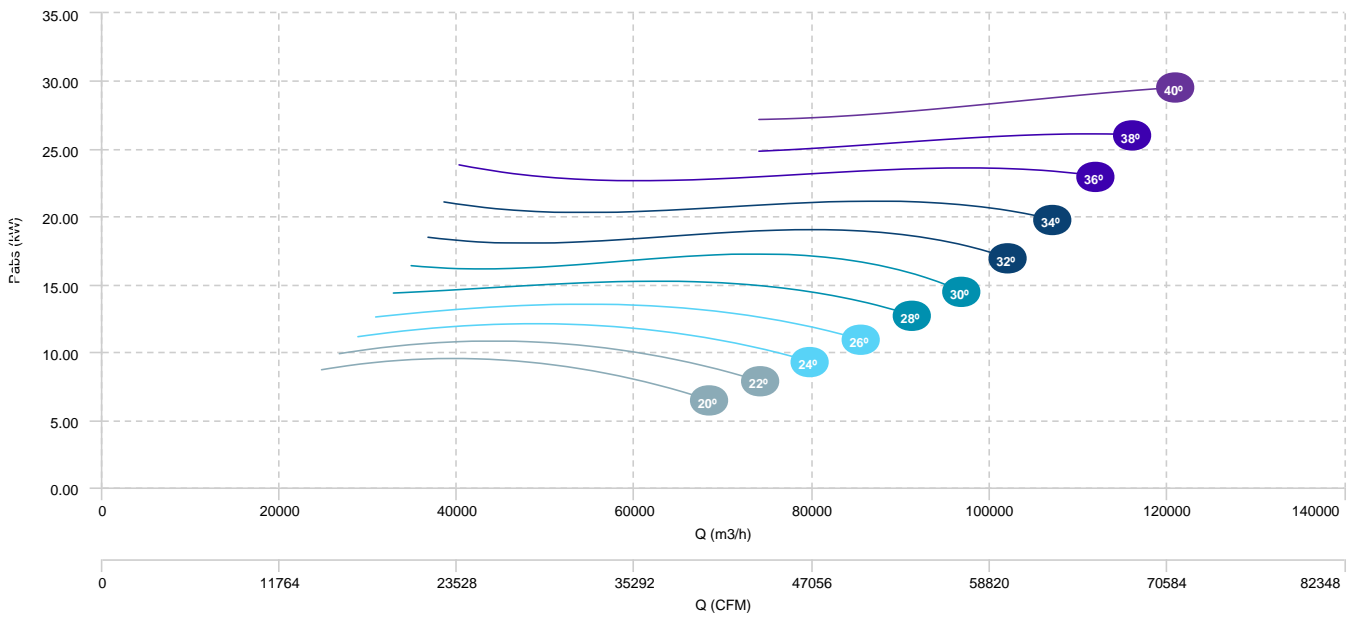

AIR FLOW - ABSORBED POWER (4 poles)