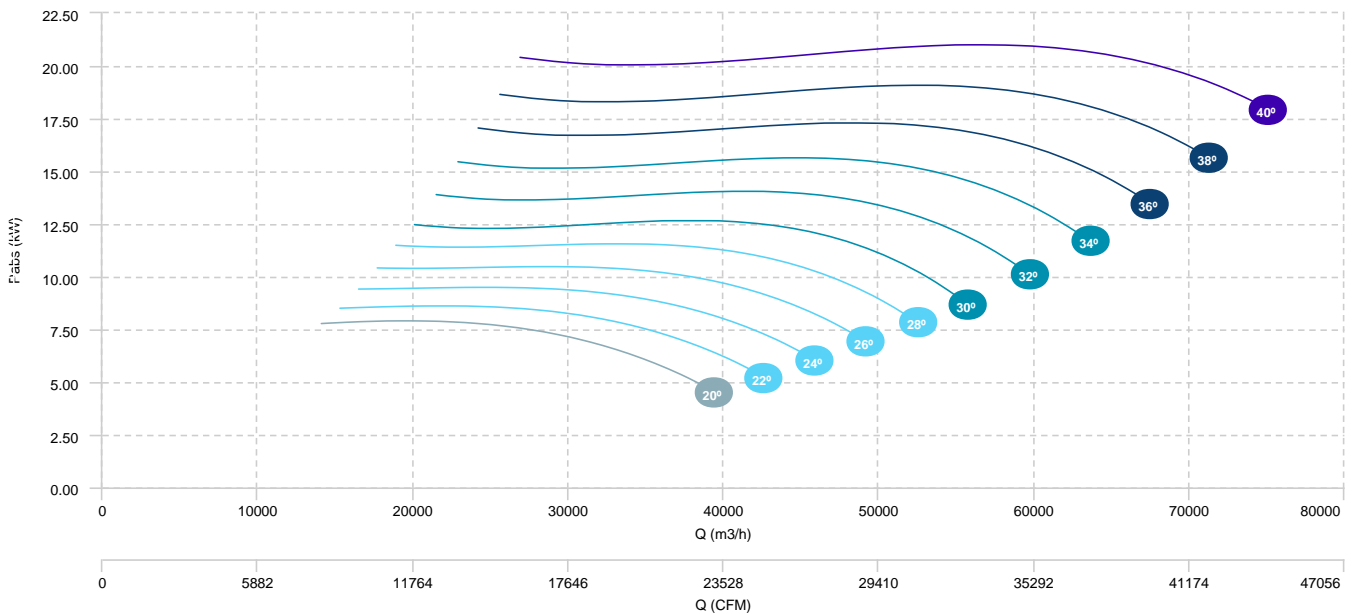

AIR FLOW - ABSORBED POWER