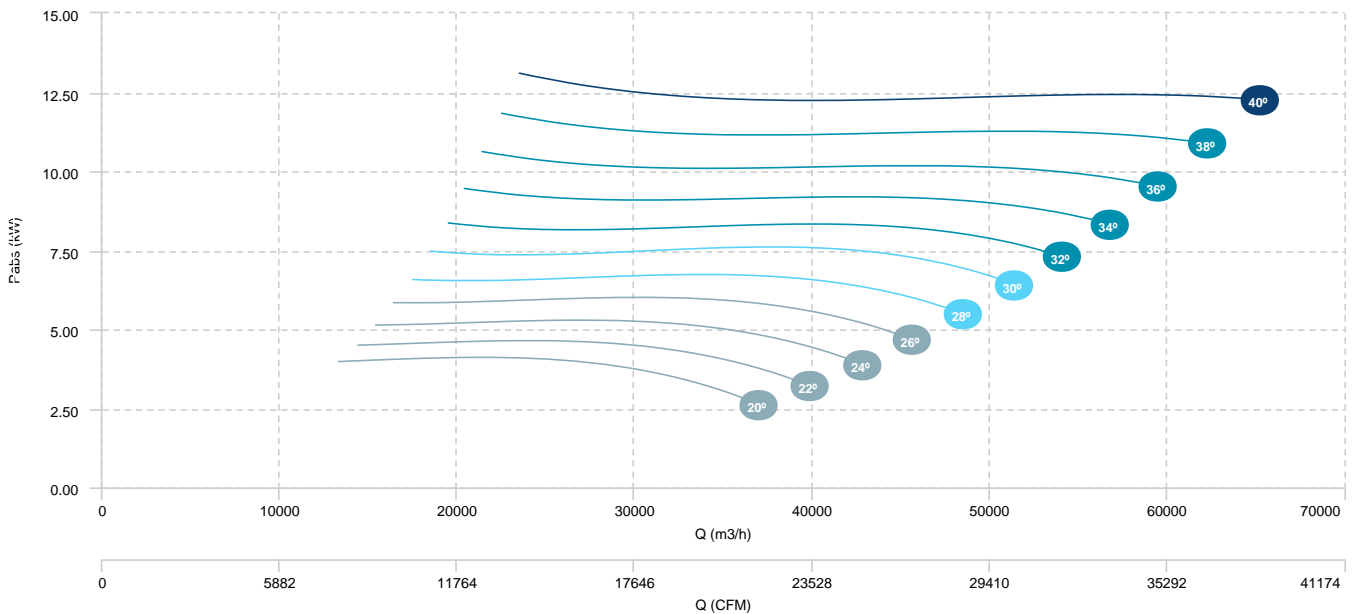

AIR FLOW - ABSORBED POWER (4 poles)