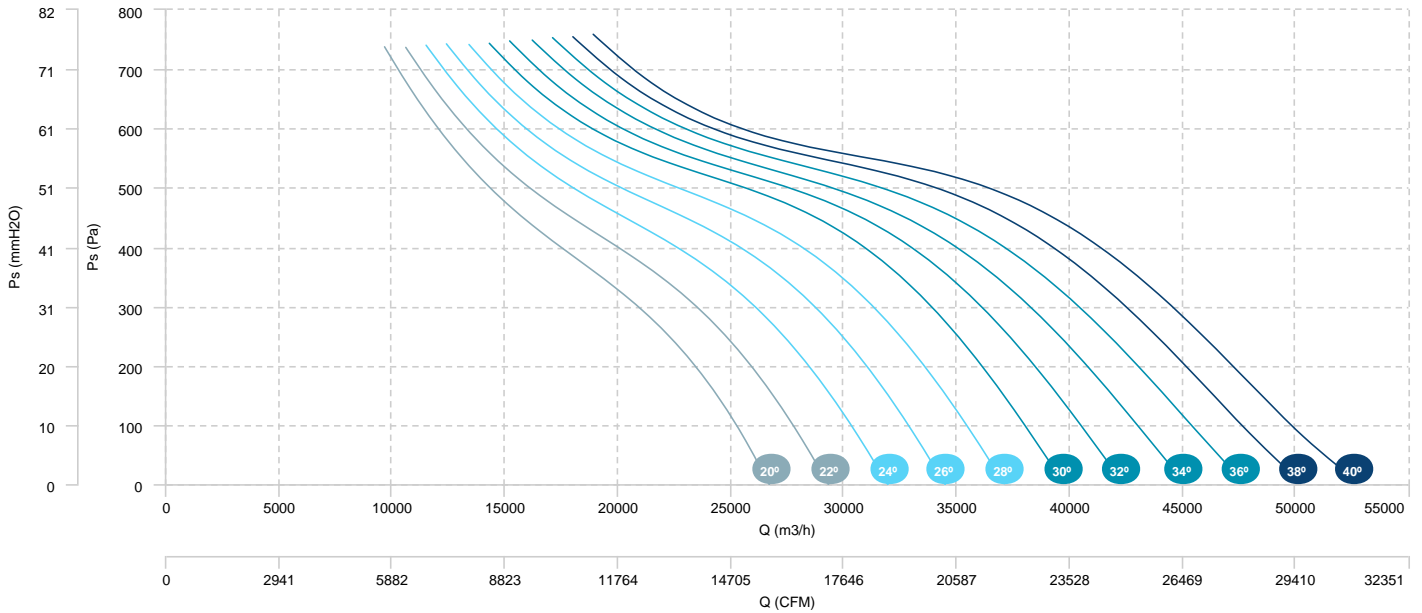

HMXF 90 T4/T8 5,5/1,1kW (A3:8)	HMXF 90 T4/T8 7,5/1,5kW (A3:8)	HMXF 90 T4/T8 11/3kW (A3:8)
HMXF 90 T4/T8 14/3,5kW (A3:8)		

AIR FLOW - PRESSURE (4 poles)