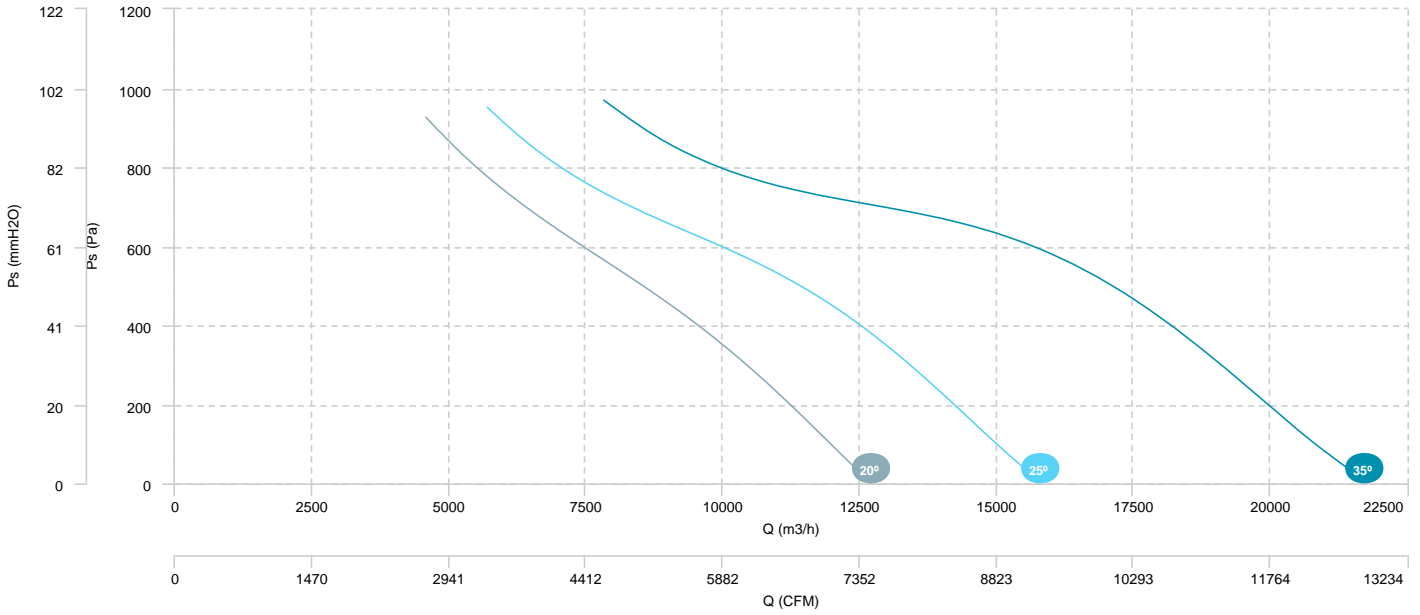

HMFx 56 T2 3kW (A8:9)

HMFx 56 T2 4kW (A8:9)

HMFx 56 T2 7,5kW (A8:9)

AIR FLOW - PRESSURE