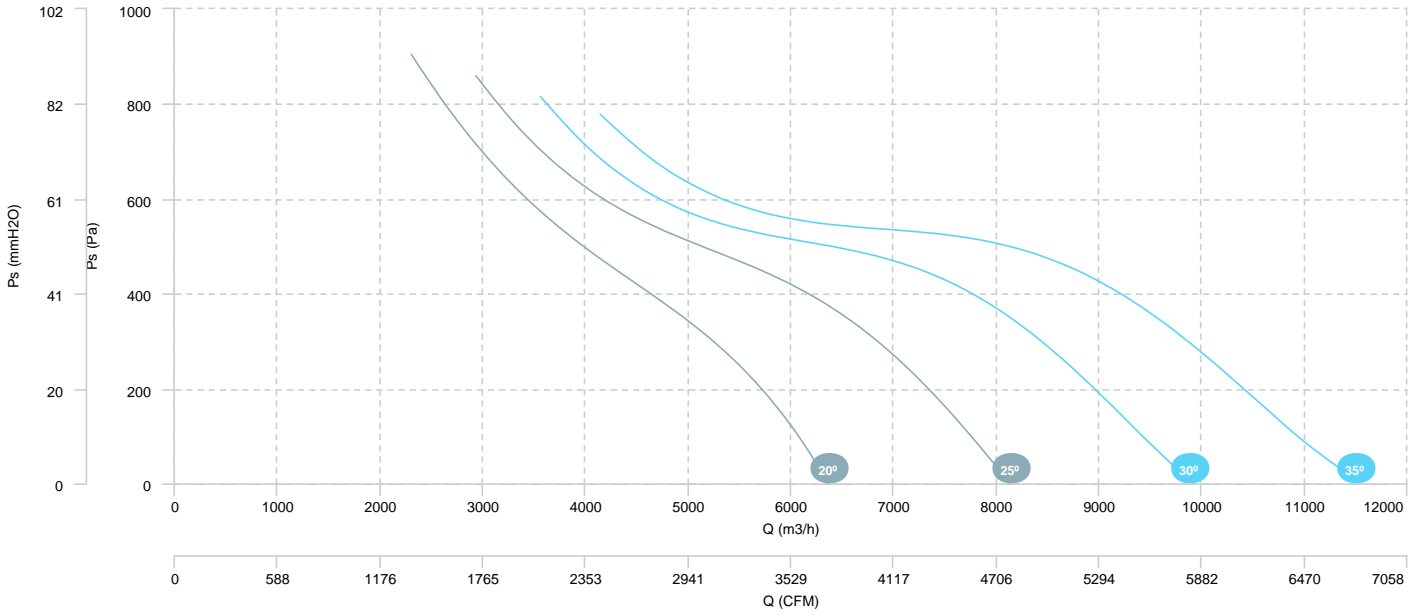

HMFx 45 T2 2,2kW (A8:12)

HMFx 45 T2 3kW (A8:12)

AIR FLOW - PRESSURE