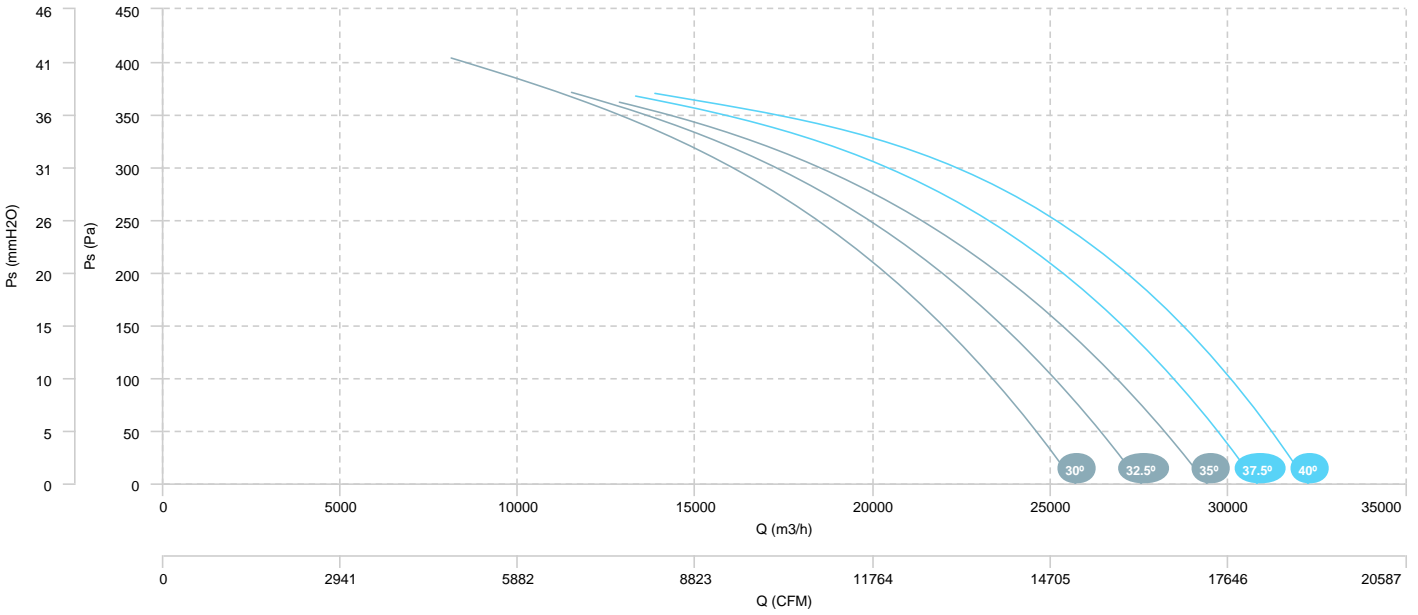

AIR FLOW - PRESSURE

AIR FLOW - ABSORBED POWER

HMFx 80 T4/T6 3/1kW (A5:6)

HMFx 80 T4/T6 4,5/1,5kW (A5:6)

AIR FLOW - PRESSURE (4 poles)

AIR FLOW - ABSORBED POWER (4 poles)

HMFx 80 T4/T6 3/1kW (A5:6)

HMFx 80 T4/T6 4,5/1,5kW (A5:6)