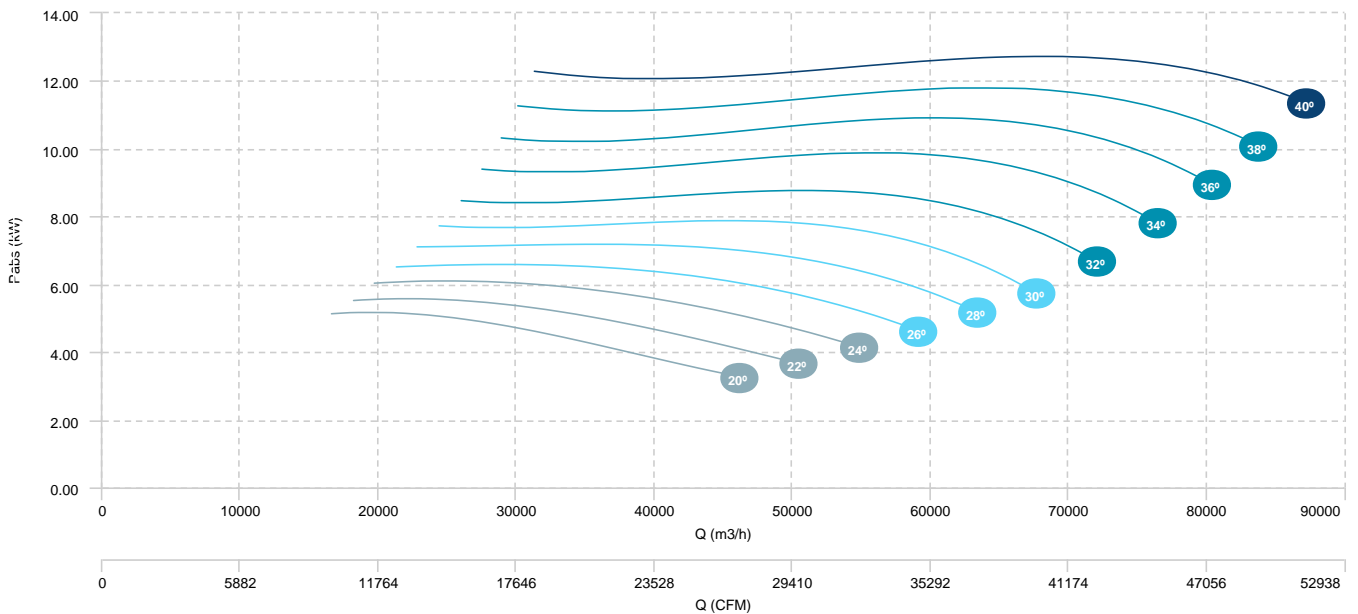

AIR FLOW - PRESSURE

AIR FLOW - ABSORBED POWER

HMFx 125 T6 5,5kW (A3:8)
 HMFx 125 T6 15kW (A3:8)

HMFx 125 T6 7,5kW (A3:8)

HMFx 125 T6 11kW (A3:8)

AIR FLOW - PRESSURE

AIR FLOW - ABSORBED POWER

| | | |
|--------------------------------|--------------------------------|--------------------------------|
| HMFx 125 T4/T6 10/3,3kW (A3:4) | HMFx 125 T4/T6 14/4,5kW (A3:4) | HMFx 125 T4/T6 16/6,5kW (A3:4) |
| HMFx 125 T4/T6 20/8,5kW (A3:4) | HMFx 125 T4/T6 26/9kW (A3:4) | HMFx 125 T4/T6 34/12kW (A3:4) |