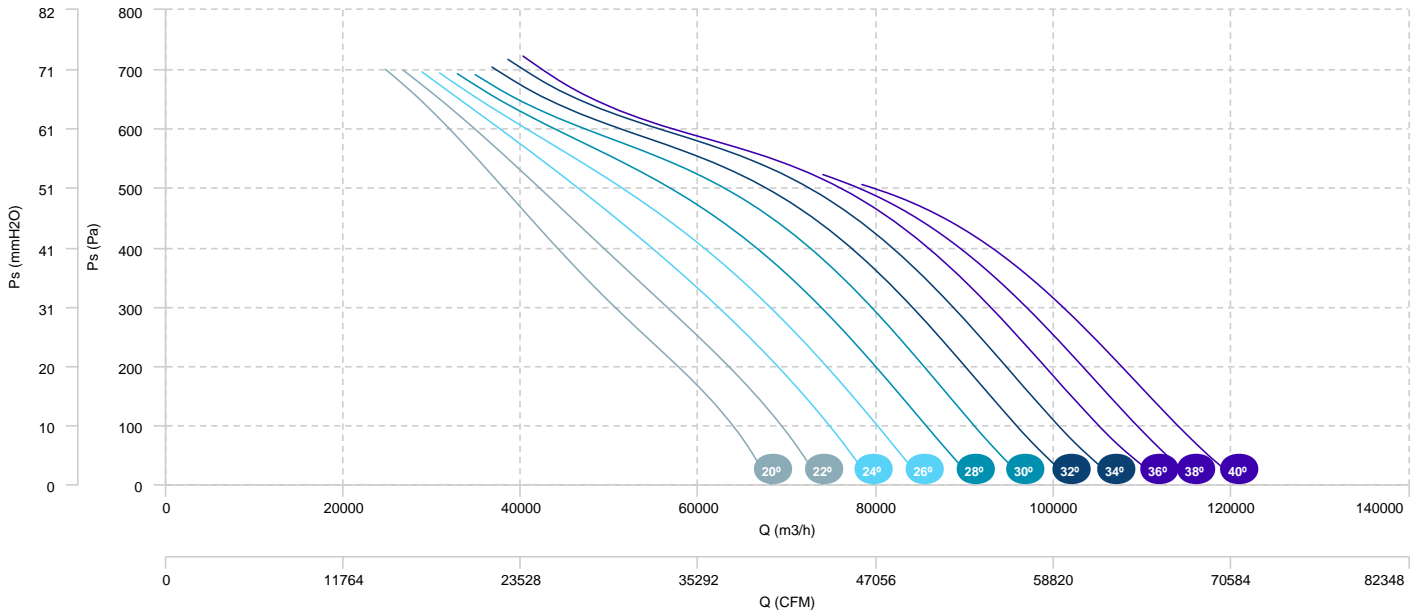

BOX HBFX 125 T4/T8 11/3kW (A3:4)	BOX HBFX 125 T4/T8 14/3,5kW (A3:4)	BOX HBFX 125 T4/T8 17/4,3kW (A3:4)
BOX HBFX 125 T4/T8 20/5kW (A3:4)	BOX HBFX 125 T4/T8 28/6,5kW (A3:4)	

AIR FLOW - PRESSURE (4 poles)