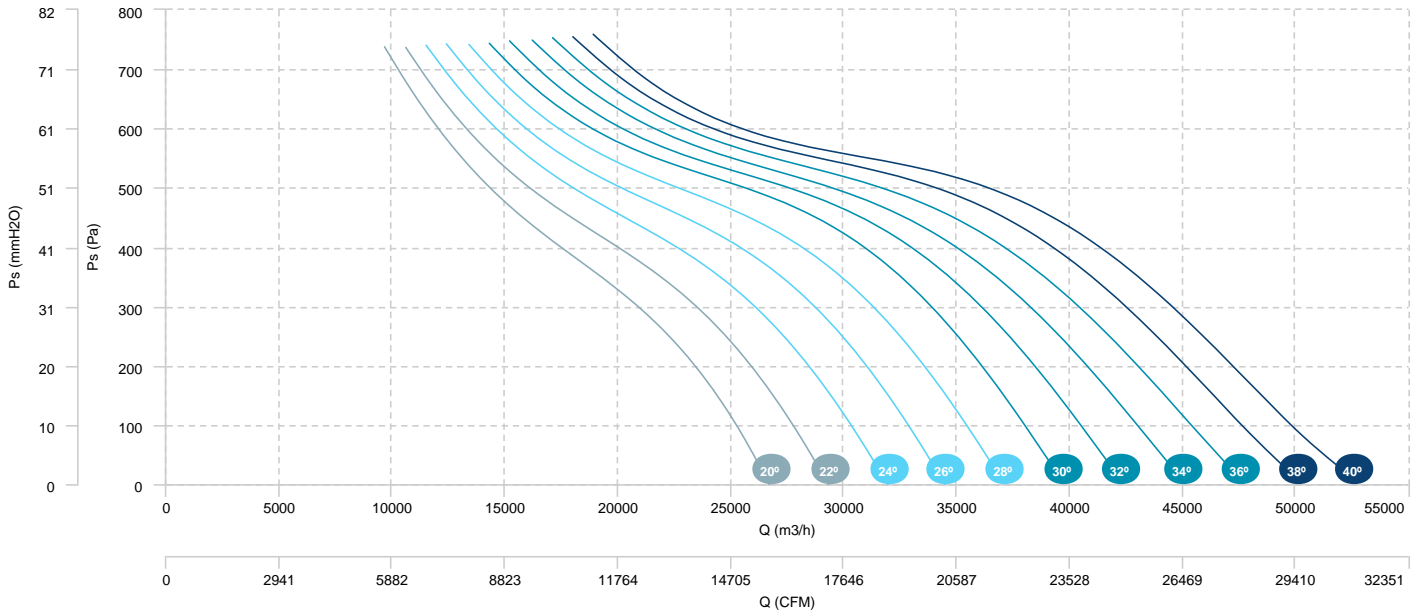

- BOX HBFX 90 T4/T8 5,5/1,1kW (A3:8)
- BOX HBFX 90 T4/T8 7,5/1,5kW (A3:8)
- BOX HBFX 90 T4/T8 11/3kW (A3:8)
- BOX HBFX 90 T4/T8 14/3,5kW (A3:8)

AIR FLOW - PRESSURE (4 poles)