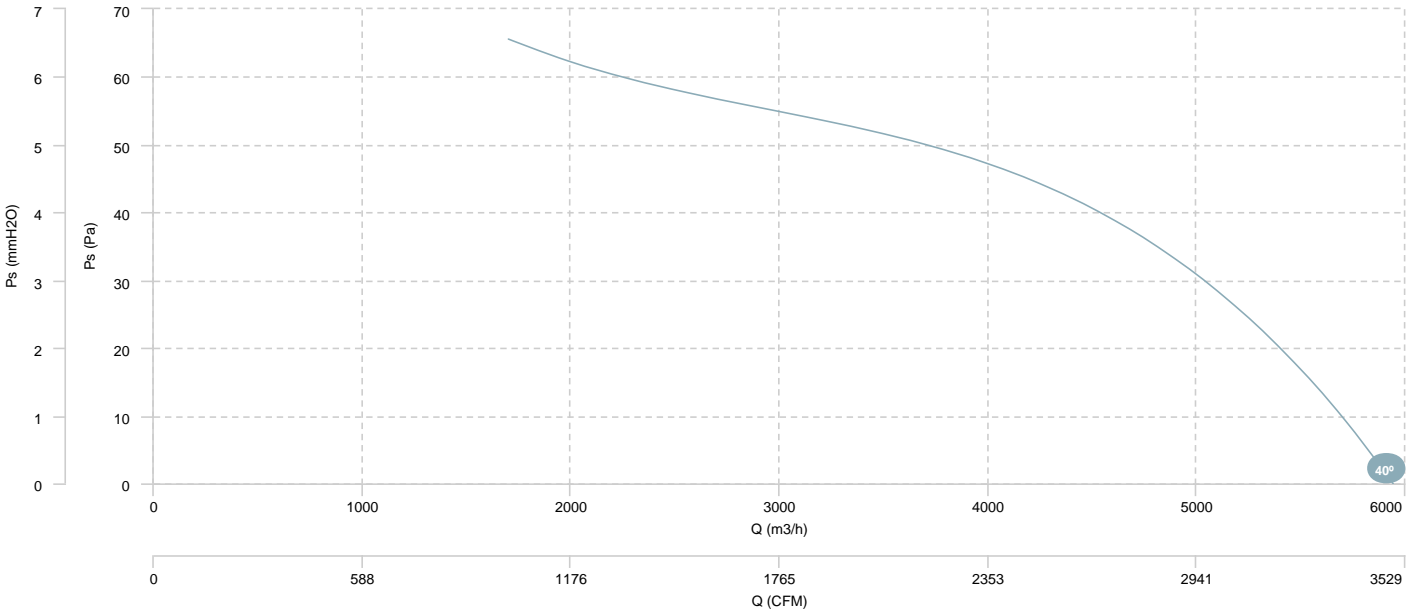

BOX HBFX 50 T6 0,75kW (A5:6)

AIR FLOW - PRESSURE