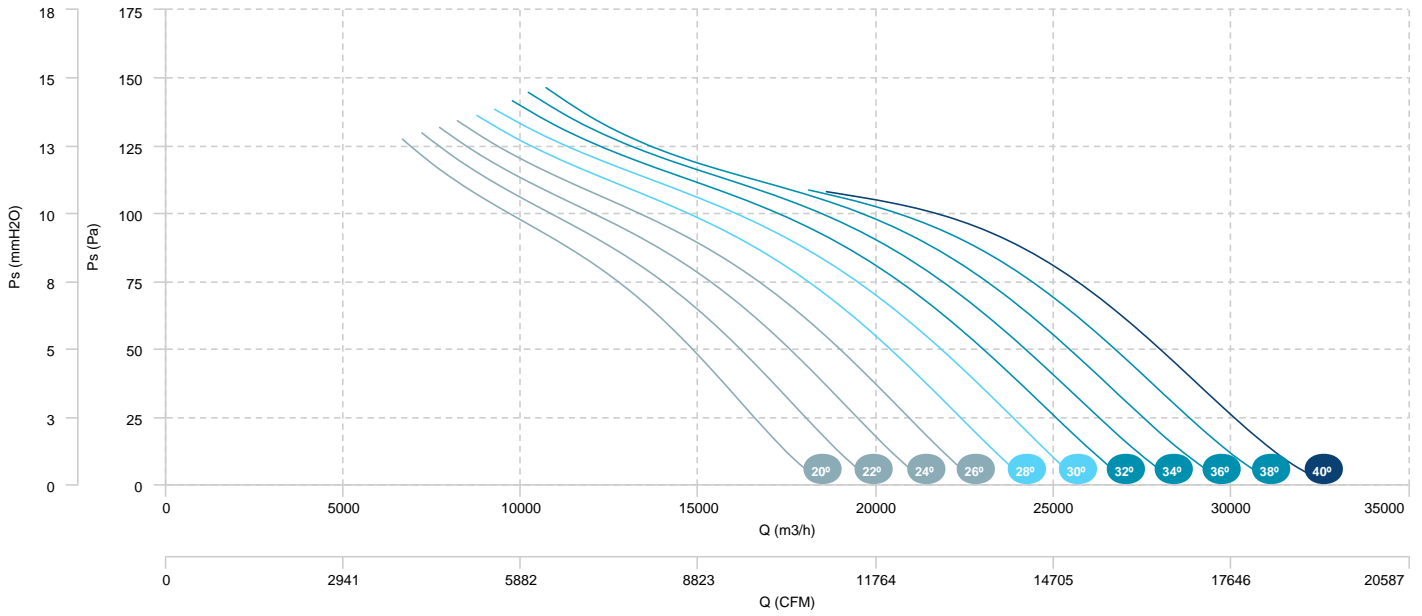

- BOX HBFX 100 T4/T8 5,5/1,1kW (A3:4)
- BOX HBFX 100 T4/T8 7,5/1,5kW (A3:4)
- BOX HBFX 100 T4/T8 11/3kW (A3:4)
- BOX HBFX 100 T4/T8 14/3,5kW (A3:4)

AIR FLOW - PRESSURE (8 poles)