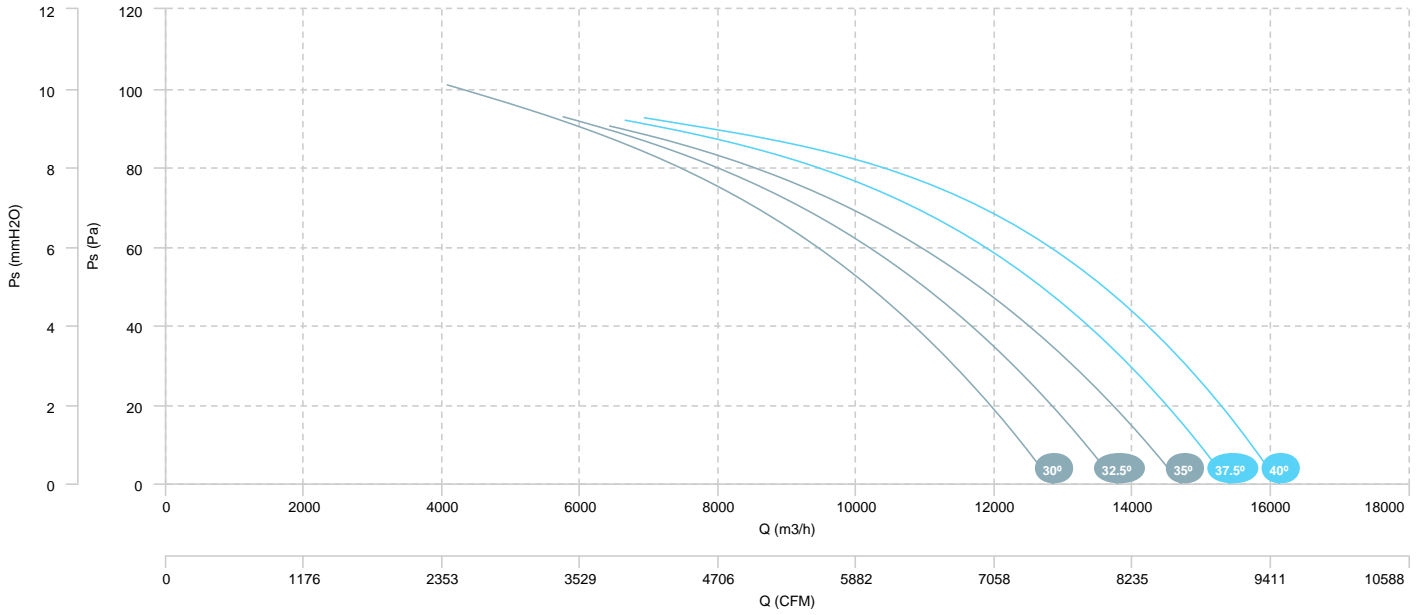

BOX HBFX 80 T4/T8 3/0,55kW (A5:6)

BOX HBFX 80 T4/T8 4/0,75kW (A5:6)

AIR FLOW - PRESSURE (8 poles)