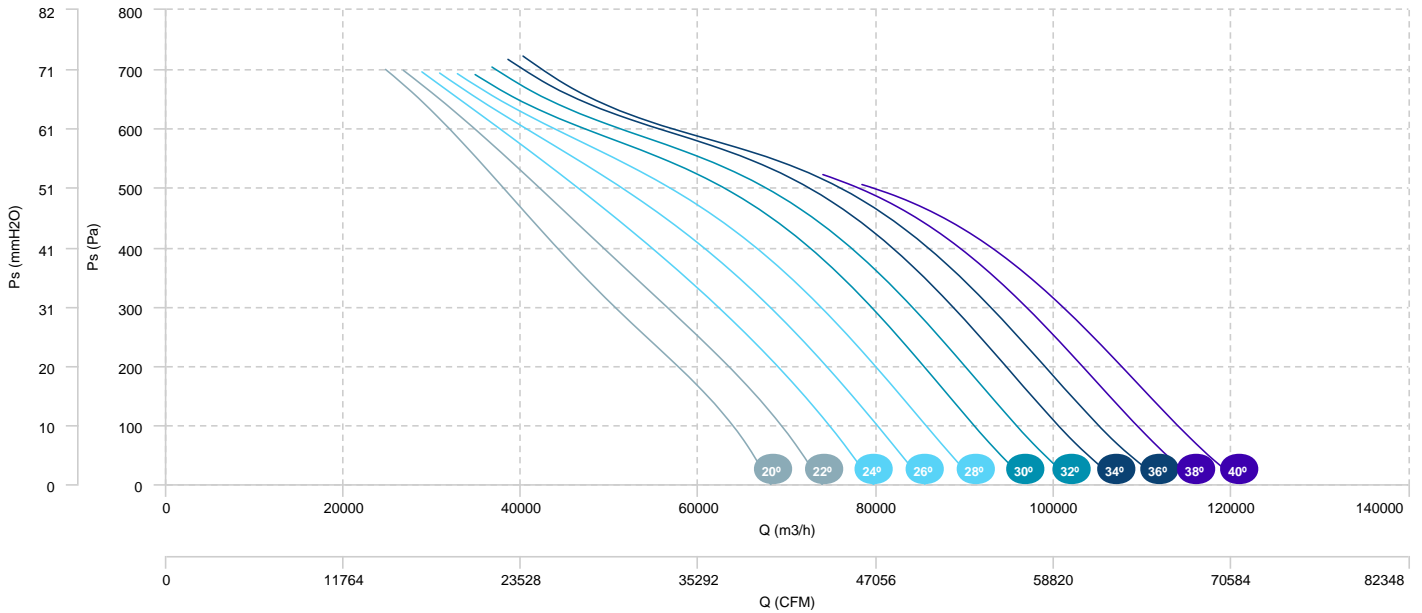

BOX HBFX 125 T4 11kW (A3:4)	BOX HBFX 125 T4 15kW (A3:4)	BOX HBFX 125 T4 18,5kW (A3:4)
BOX HBFX 125 T4 22kW (A3:4)	BOX HBFX 125 T4 30kW (A3:4)	

AIR FLOW - PRESSURE