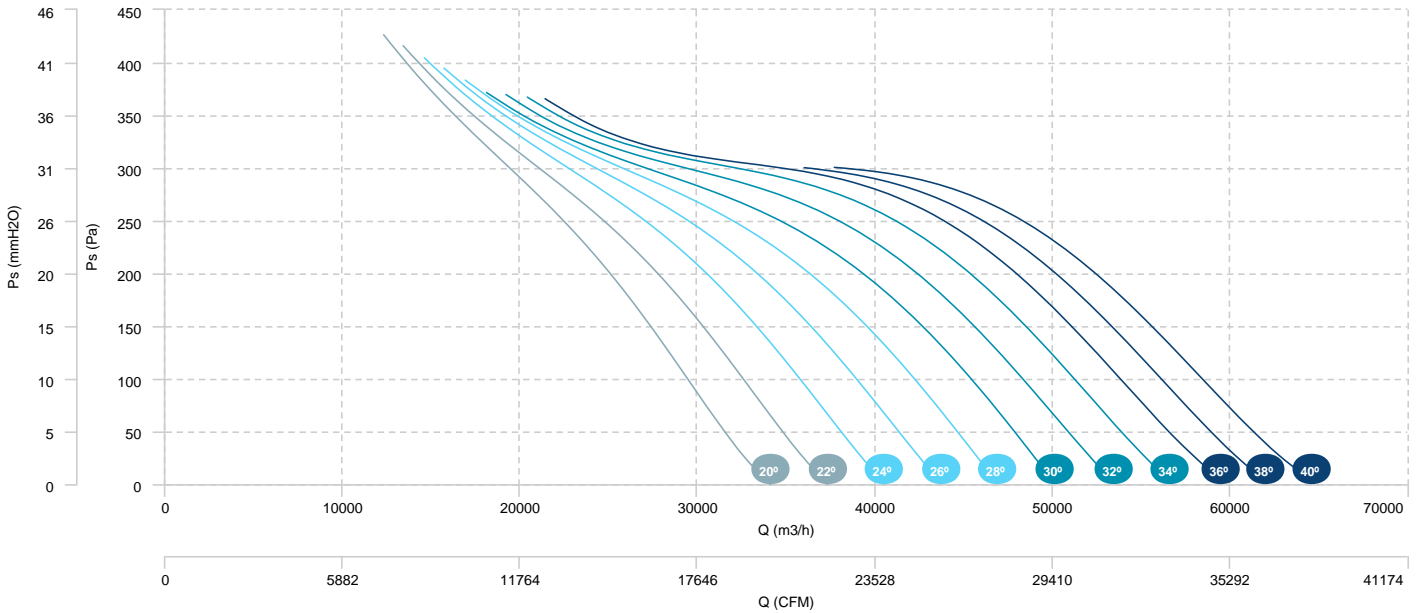

AIR FLOW - PRESSURE

AIR FLOW - ABSORBED POWER

- BOX HBFX 112 T6 3kW (A3:8)
- BOX HBFX 112 T6 4kW (A3:8)
- BOX HBFX 112 T6 5,5kW (A3:8)
- BOX HBFX 112 T6 7,5kW (A3:8)

AIR FLOW - PRESSURE

AIR FLOW - ABSORBED POWER