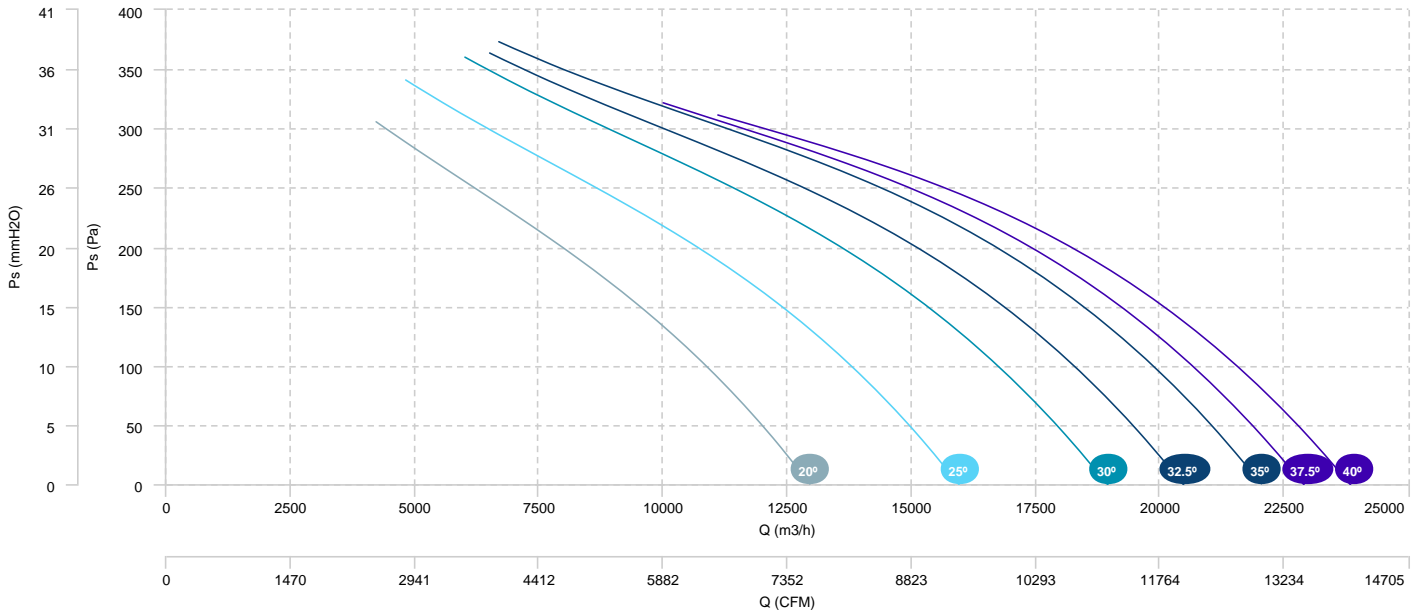

BOX HBFX 71 T4/T8 0,8/0,2kW (A5:6)	BOX HBFX 71 T4/T8 1,2/0,3kW (A5:6)	BOX HBFX 71 T4/T8 1,6/0,4kW (A5:6)
BOX HBFX 71 T4/T8 2,2/0,37kW (A5:6)	BOX HBFX 71 T4/T8 3/0,55kW (A5:6)	

AIR FLOW - PRESSURE (4 poles)