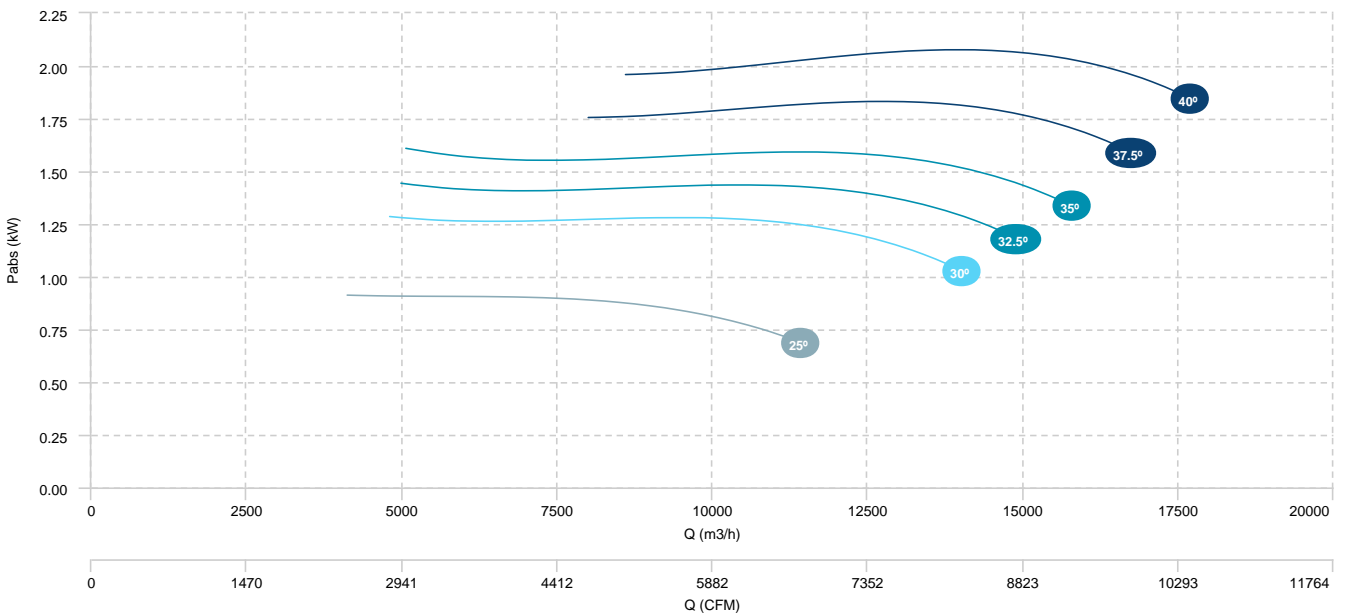

AIR FLOW - ABSORBED POWER (4 poles)