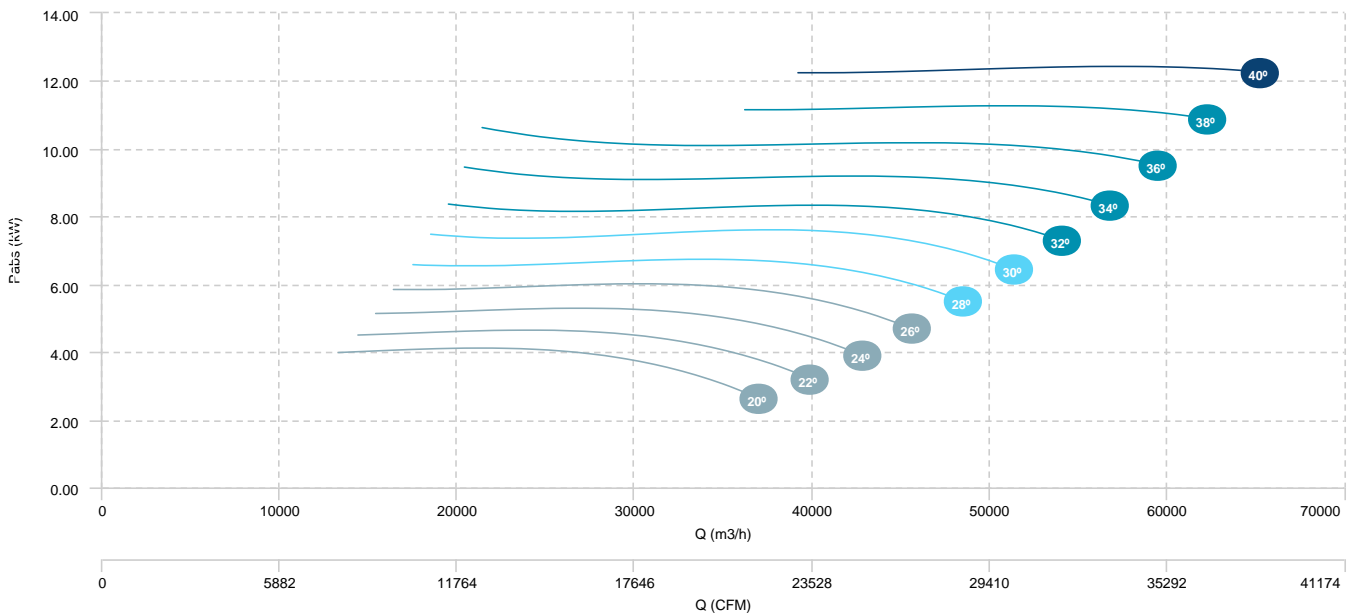

AIR FLOW - ABSORBED POWER (4 poles)