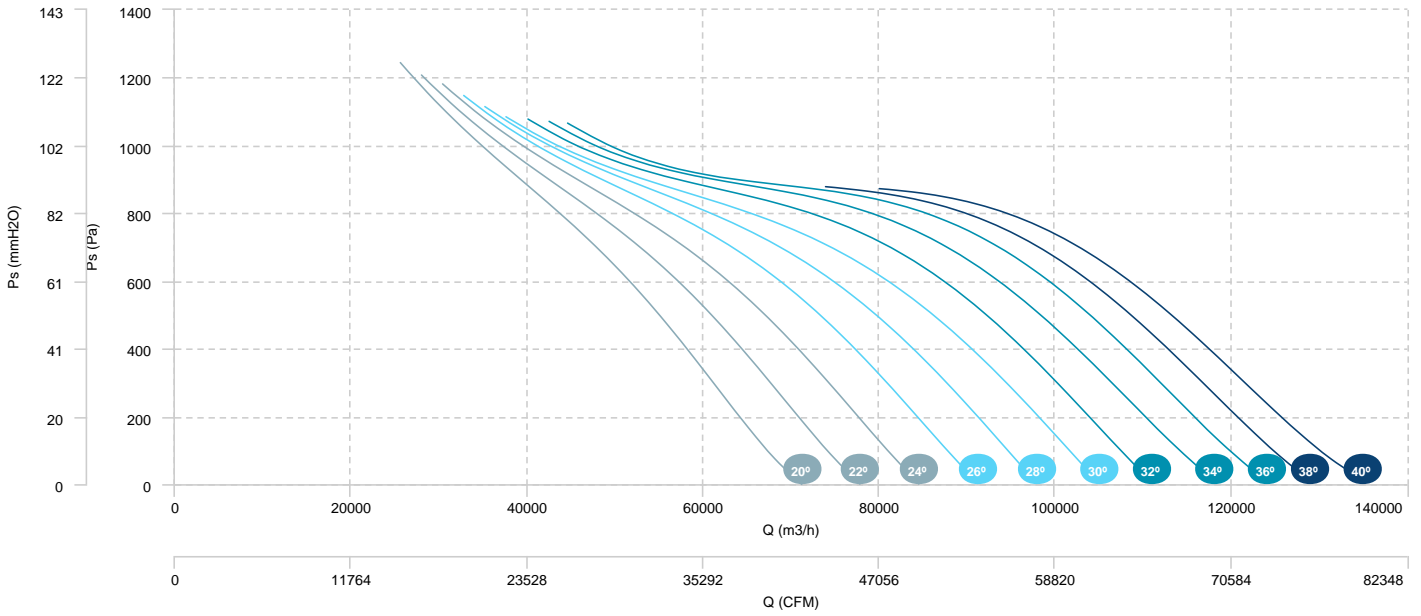

BOX HBFX 125 T4/T8 20/5kW (A3:8)	BOX HBFX 125 T4/T8 28/6,5kW (A3:8)	BOX HBFX 125 T4/T8 37/9,2kW (A3:8)
BOX HBFX 125 T4/T8 44/11kW (A3:8)		

AIR FLOW - PRESSURE (4 poles)