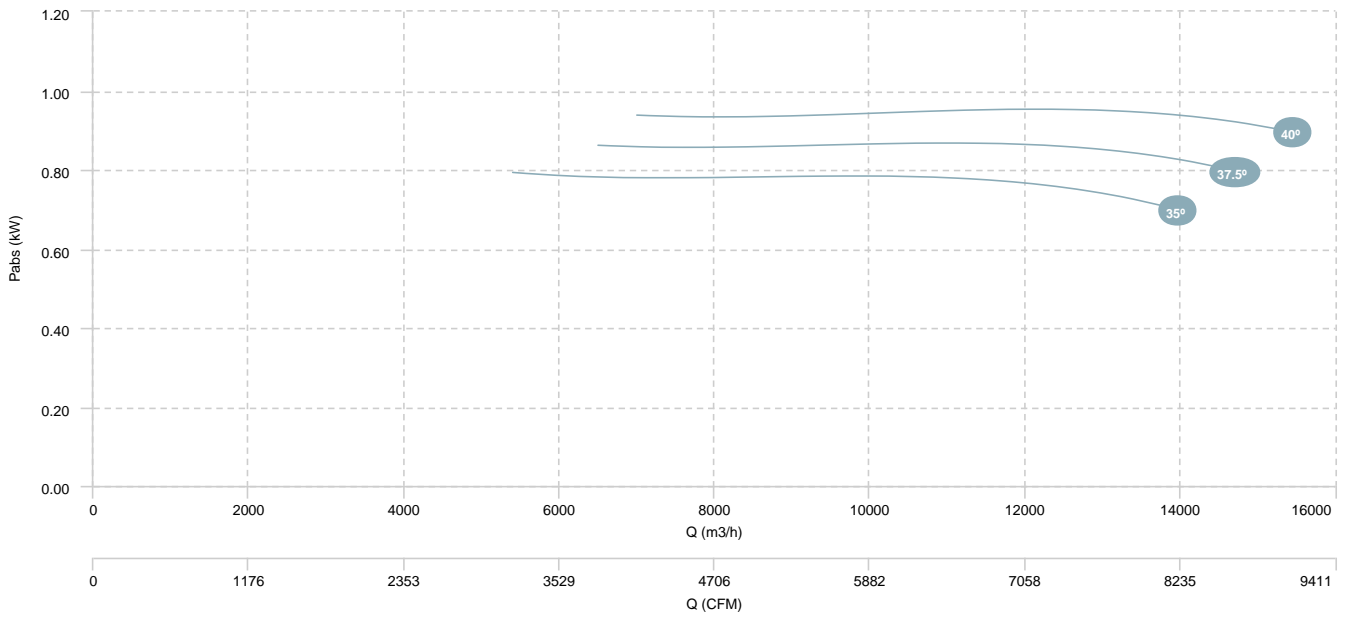

AIR FLOW - ABSORBED POWER