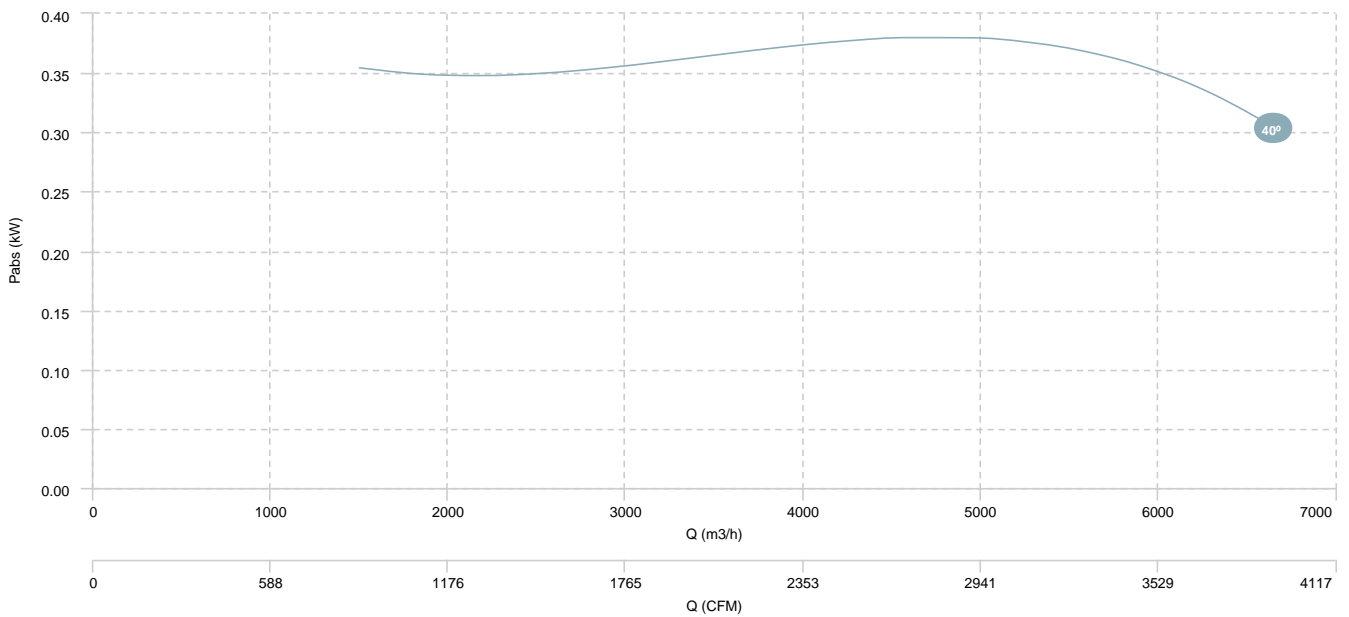

Wiring diagram

DIAGRAM Nº 1

DIAGRAM Nº 2

CHARACTERISCTIC CURVE

BOX HBFX 45 T4 0,75kW (A5:6)

AIR FLOW - PRESSURE

AIR FLOW - ABSORBED POWER

BOX HBFX 45 T4/T8 0,8/0,2kW (A5:6)