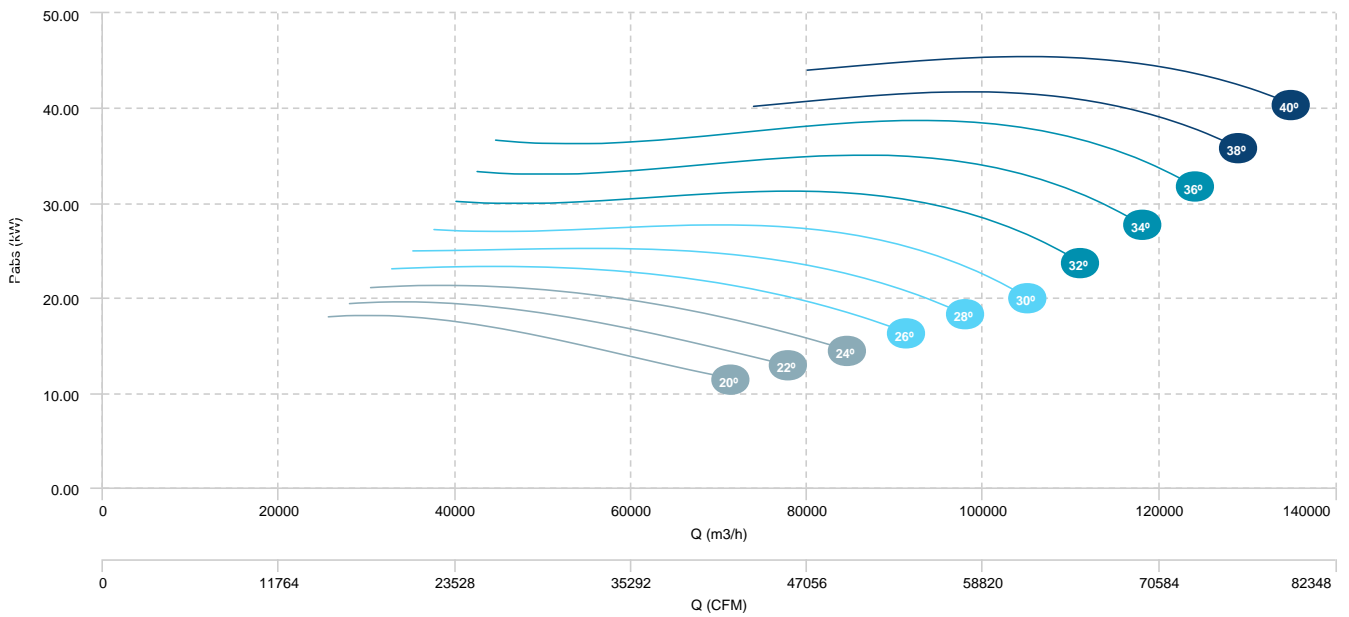

AIR FLOW - PRESSURE (8 poles)

BOX HBFX 125 T4/T8 20/5kW (A3:8)	BOX HBFX 125 T4/T8 28/6,5kW (A3:8)	BOX HBFX 125 T4/T8 37/9,2kW (A3:8)
BOX HBFX 125 T4/T8 44/11kW (A3:8)		

AIR FLOW - PRESSURE (4 poles)

AIR FLOW - ABSORBED POWER (4 poles)