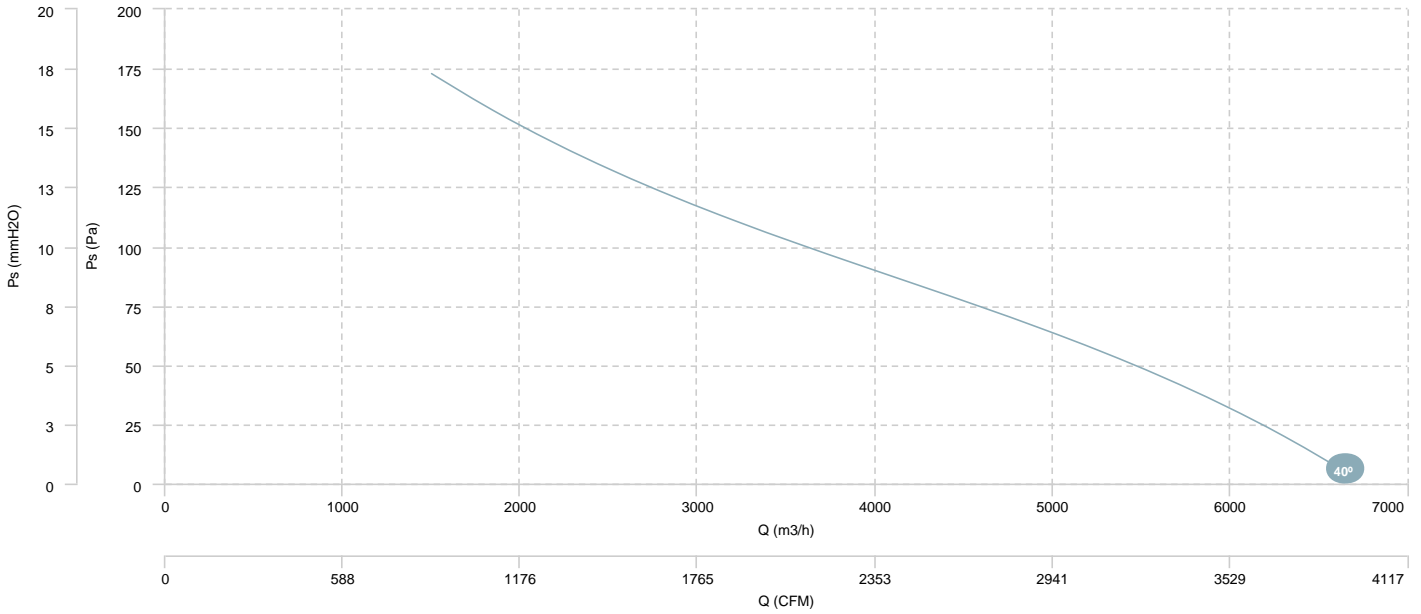

CHARACTERISCTIC CURVE

BOX HBFX 45 T4 0,75kW (A5:6)

AIR FLOW - PRESSURE