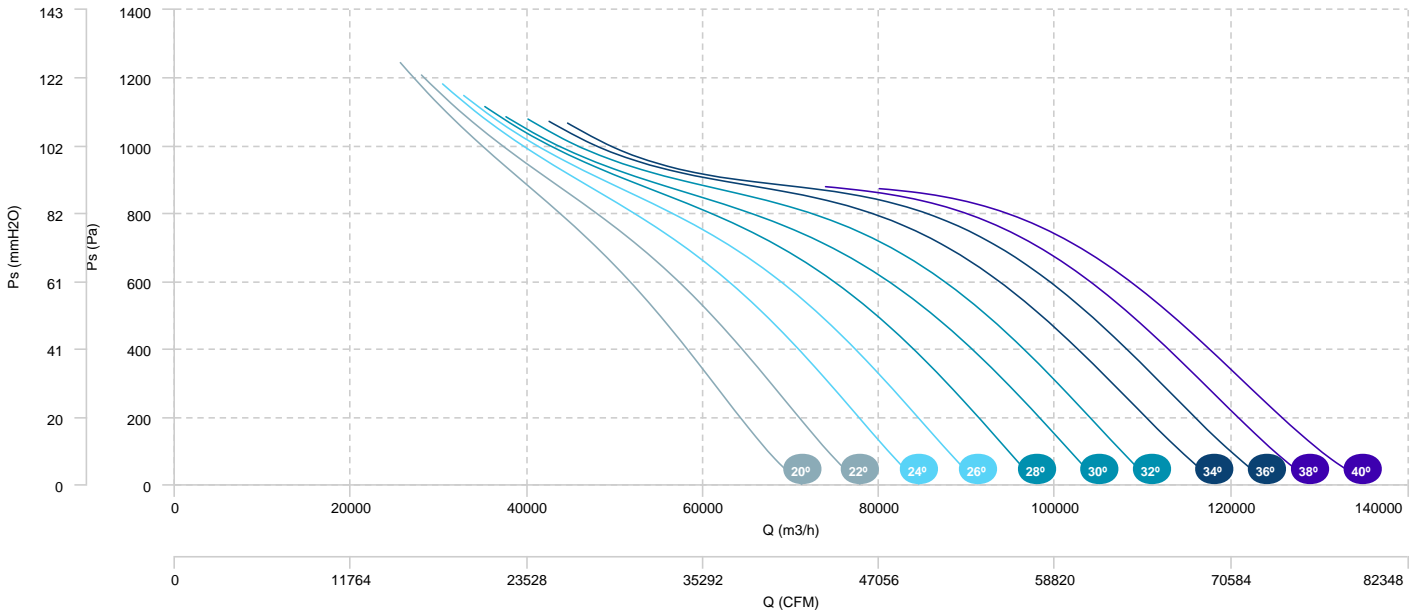

BOX HBFX 125 T4 18,5kW (A3:8)	BOX HBFX 125 T4 22kW (A3:8)	BOX HBFX 125 T4 30kW (A3:8)
BOX HBFX 125 T4 37kW (A3:8)	BOX HBFX 125 T4 45kW (A3:8)	

AIR FLOW - PRESSURE