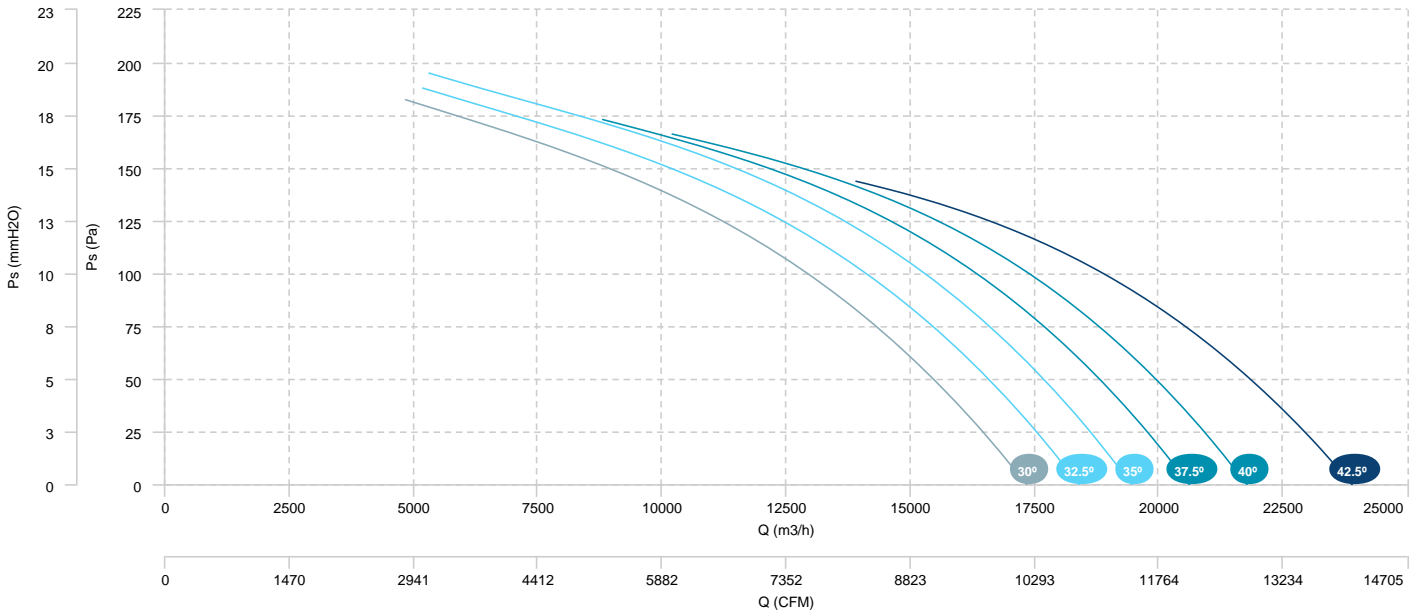

- BOX HBFX 80 T6 0,75kW (A5:6)
- BOX HBFX 80 T6 1,1kW (A5:6)
- BOX HBFX 80 T6 1,5kW (A5:6)
- BOX HBFX 80 T6 2,2kW (A5:6)

AIR FLOW - PRESSURE