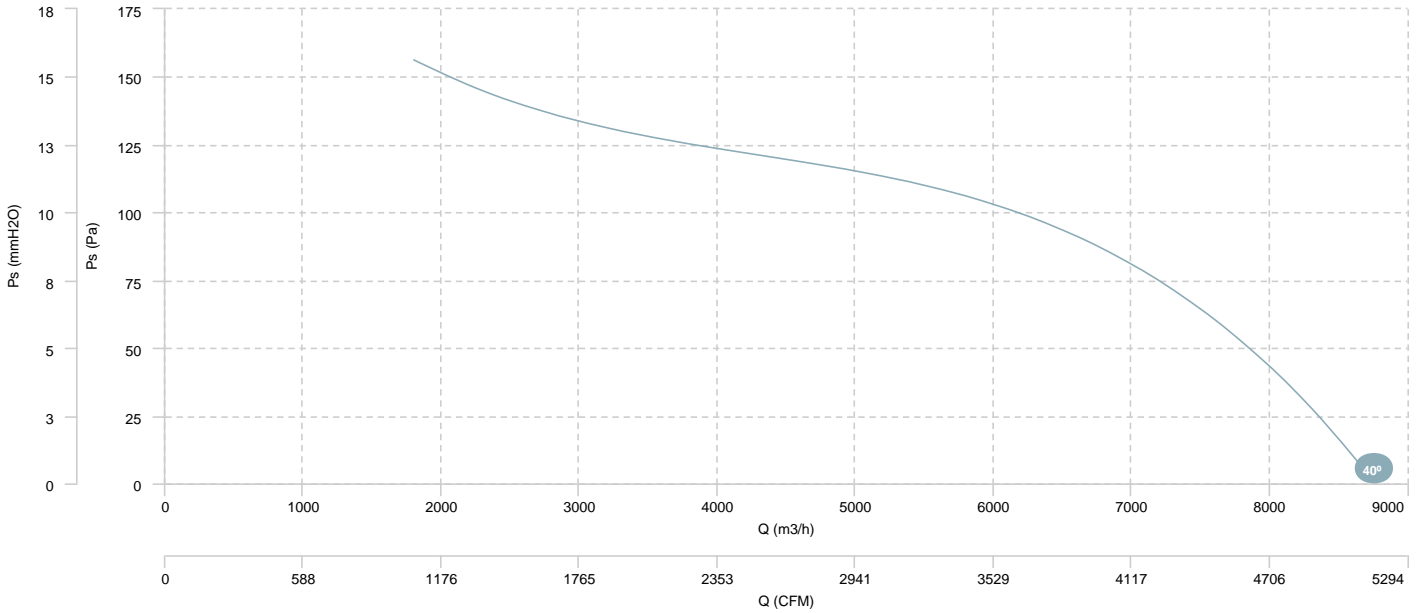

AIR FLOW - PRESSURE

AIR FLOW - ABSORBED POWER

BOX HBFX 50 T4/T8 0,8/0,2kW (A5:6)

AIR FLOW - PRESSURE (4 poles)

AIR FLOW - ABSORBED POWER (4 poles)

BOX HBFX 50 T4/T8 0,8/0,2kW (A5:6)

AIR FLOW - PRESSURE (8 poles)