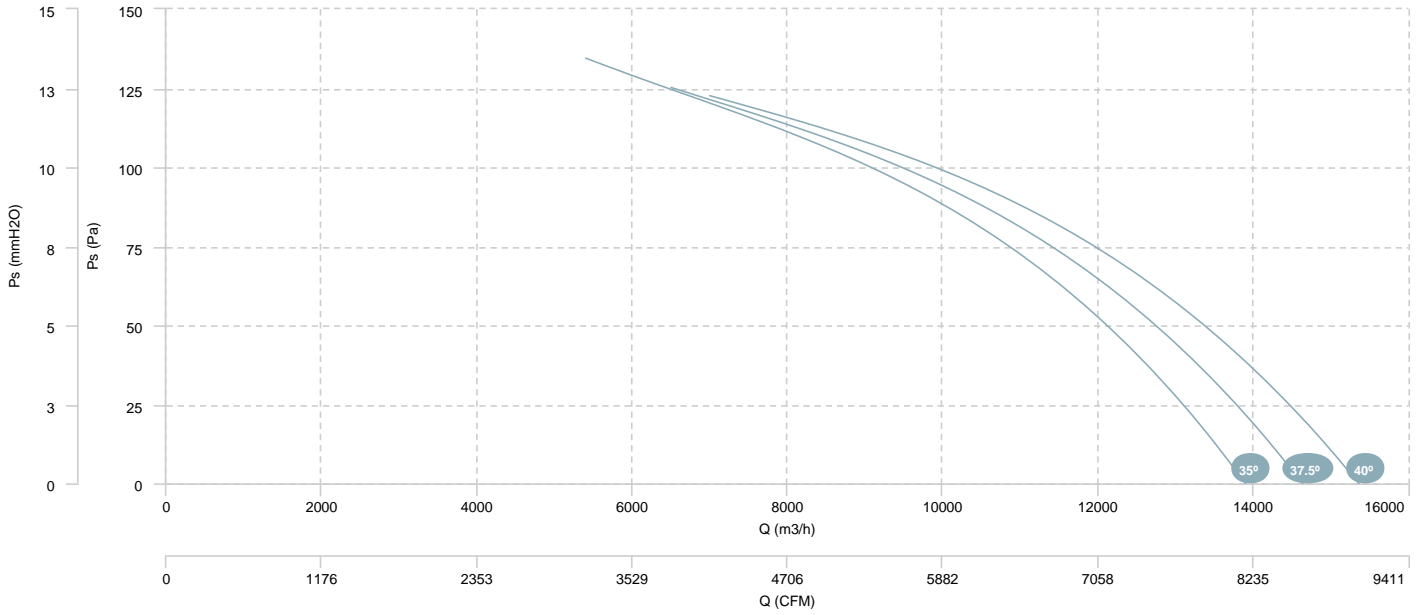

BOX HBFX 71 T6 0,75kW (A5:6)

AIR FLOW - PRESSURE