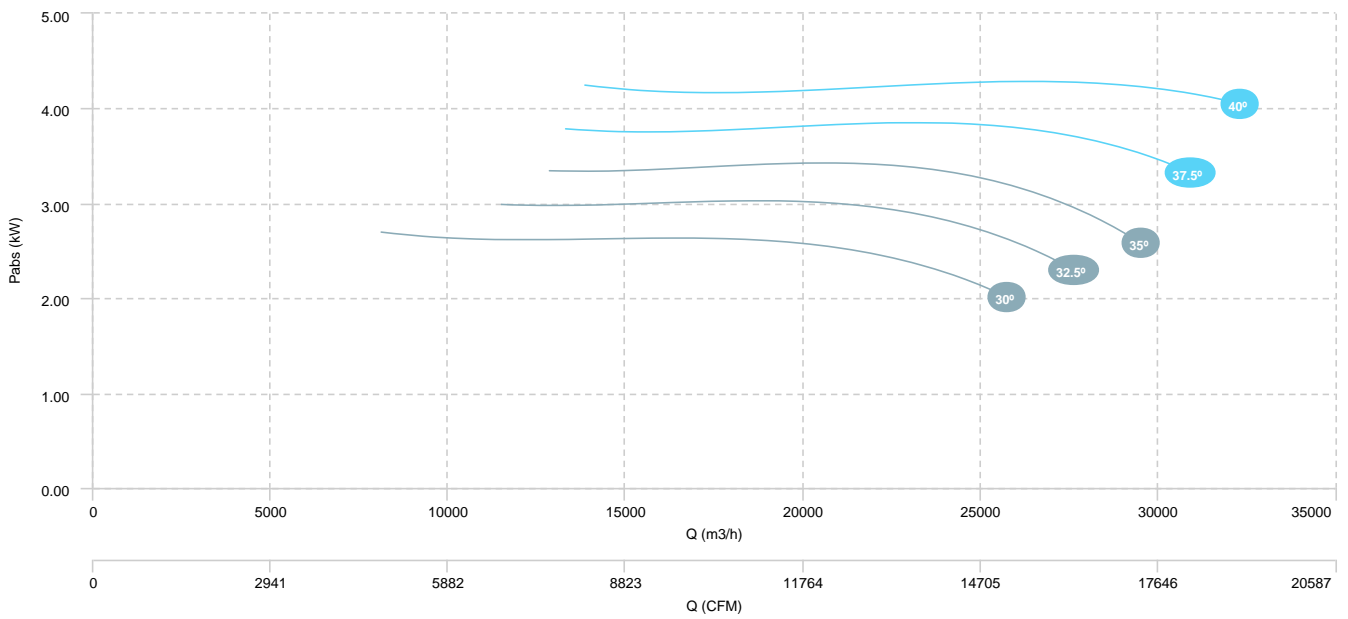

AIR FLOW - PRESSURE (8 poles)

BOX HBFX 80 T4 3kW (A5:6)

BOX HBFX 80 T4 4kW (A5:6)

AIR FLOW - PRESSURE

AIR FLOW - ABSORBED POWER

- BOX HBFX 80 T6 0,75kW (A5:6)
- BOX HBFX 80 T6 1,1kW (A5:6)
- BOX HBFX 80 T6 1,5kW (A5:6)
- BOX HBFX 80 T6 2,2kW (A5:6)