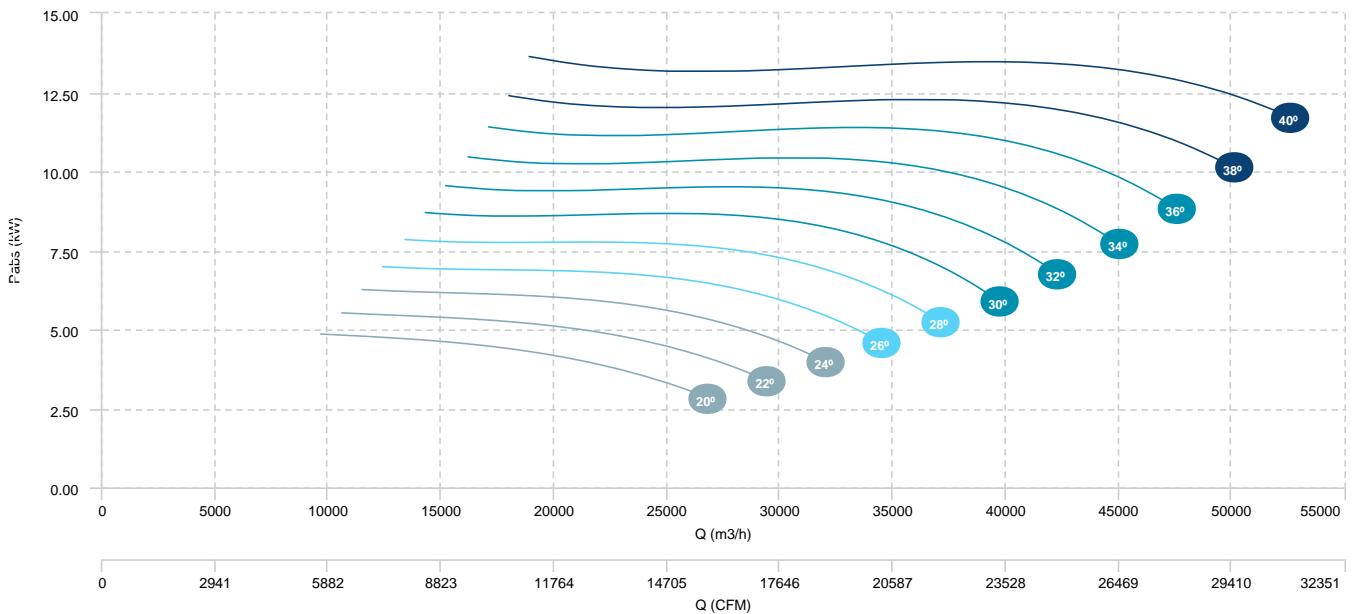

AIR FLOW - ABSORBED POWER

- BOX HBFX 90 T4 5,5kW (A3:8)
- BOX HBFX 90 T4 7,5kW (A3:8)
- BOX HBFX 90 T4 11kW (A3:8)
- BOX HBFX 90 T4 15kW (A3:8)

AIR FLOW - PRESSURE

AIR FLOW - ABSORBED POWER

- BOX HBFX 90 T6 1,5kW (A3:8)
- BOX HBFX 90 T6 2,2kW (A3:8)
- BOX HBFX 90 T6 3kW (A3:8)
- BOX HBFX 90 T6 4kW (A3:8)