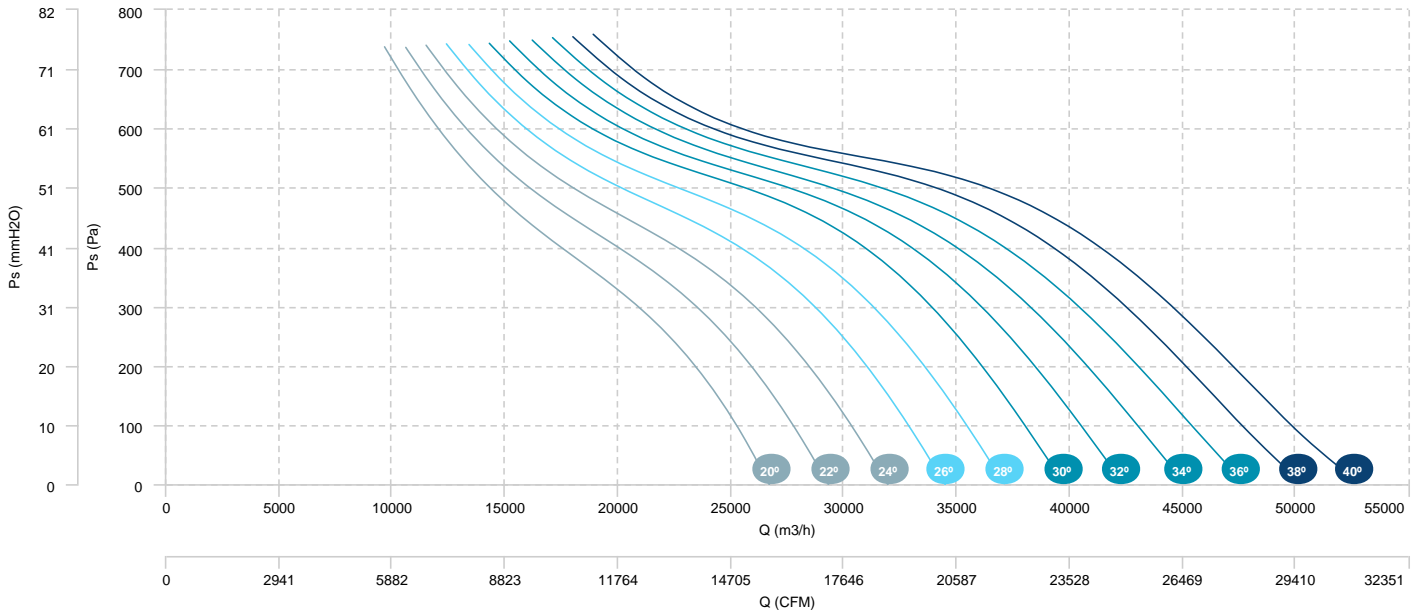

- BOX HBFX 90 T4 5,5kW (A3:8)
- BOX HBFX 90 T4 7,5kW (A3:8)
- BOX HBFX 90 T4 11kW (A3:8)
- BOX HBFX 90 T4 15kW (A3:8)

AIR FLOW - PRESSURE