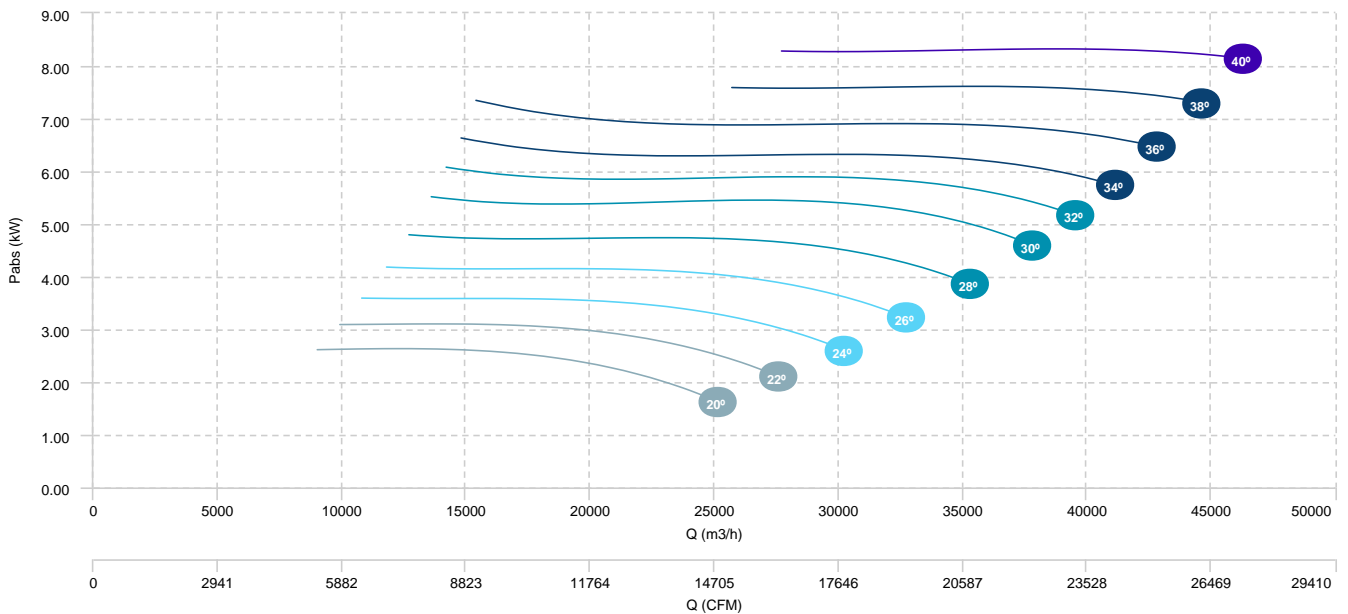

AIR FLOW - ABSORBED POWER