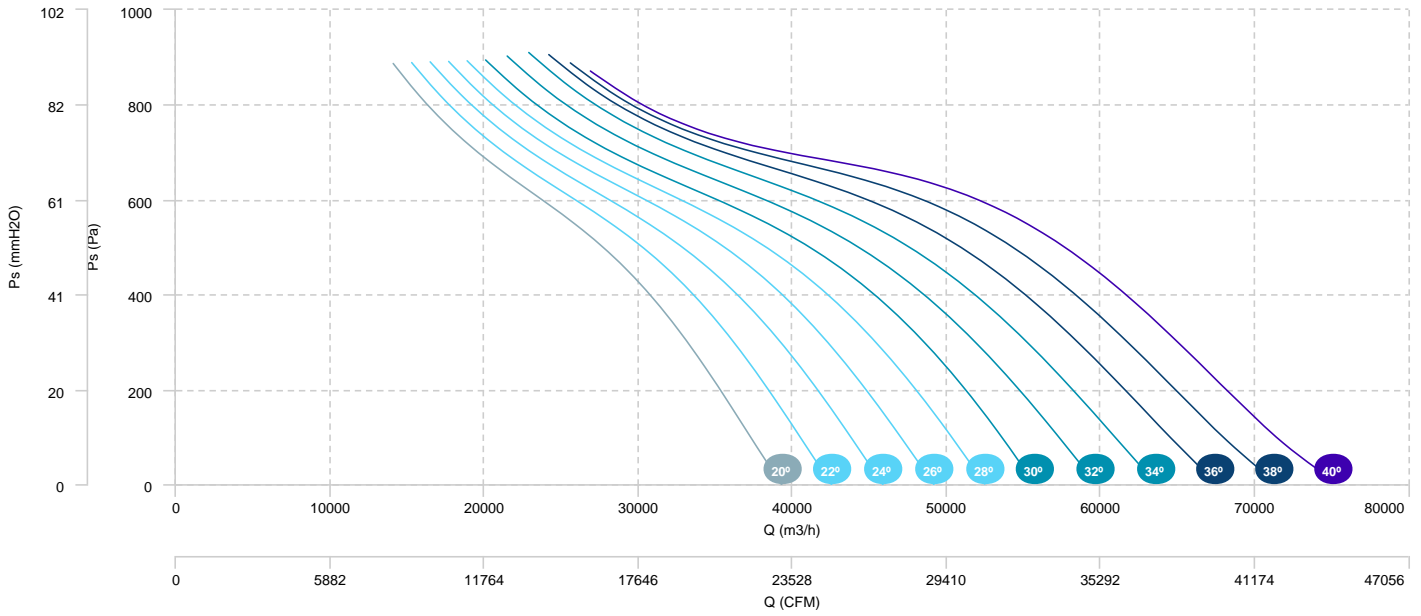

AIR FLOW - PRESSURE

AIR FLOW - ABSORBED POWER

BOX HBFX 100 T4 7,5kW (A3:8)	BOX HBFX 100 T4 11kW (A3:8)	BOX HBFX 100 T4 15kW (A3:8)
BOX HBFX 100 T4 18,5kW (A3:8)	BOX HBFX 100 T4 22kW (A3:8)	

AIR FLOW - PRESSURE