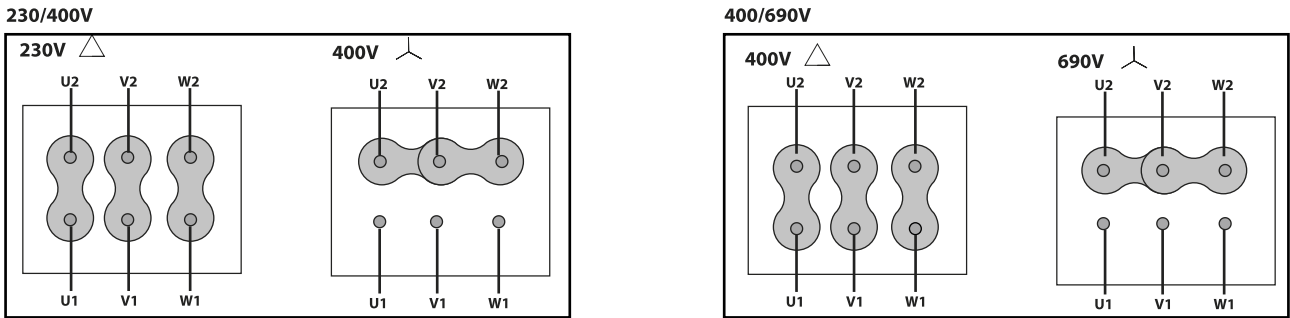

Wiring diagram

DIAGRAM Nº 1

DIAGRAM Nº 2

CHARACTERISCTIC CURVE

BOX HBFX 45 T4 0,75kW (A5:6)

AIR FLOW - PRESSURE

AIR FLOW - ABSORBED POWER

BOX HBFX 45 T4/T8 0,8/0,2kW (A5:6)