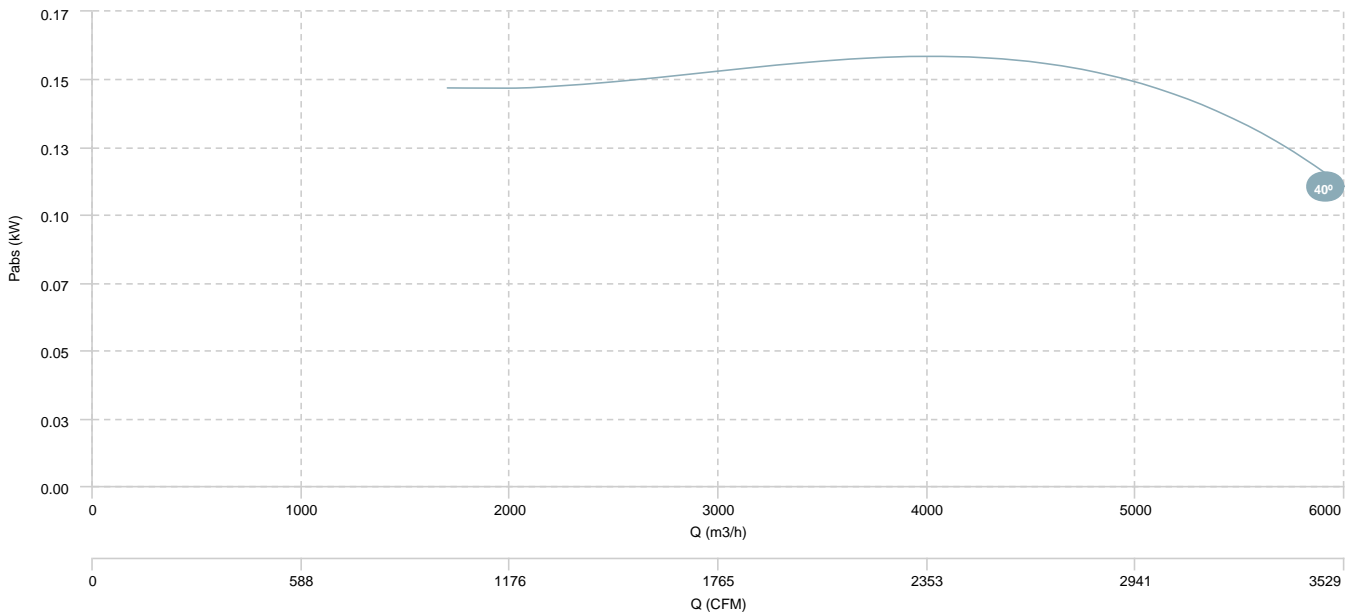

AIR FLOW - ABSORBED POWER