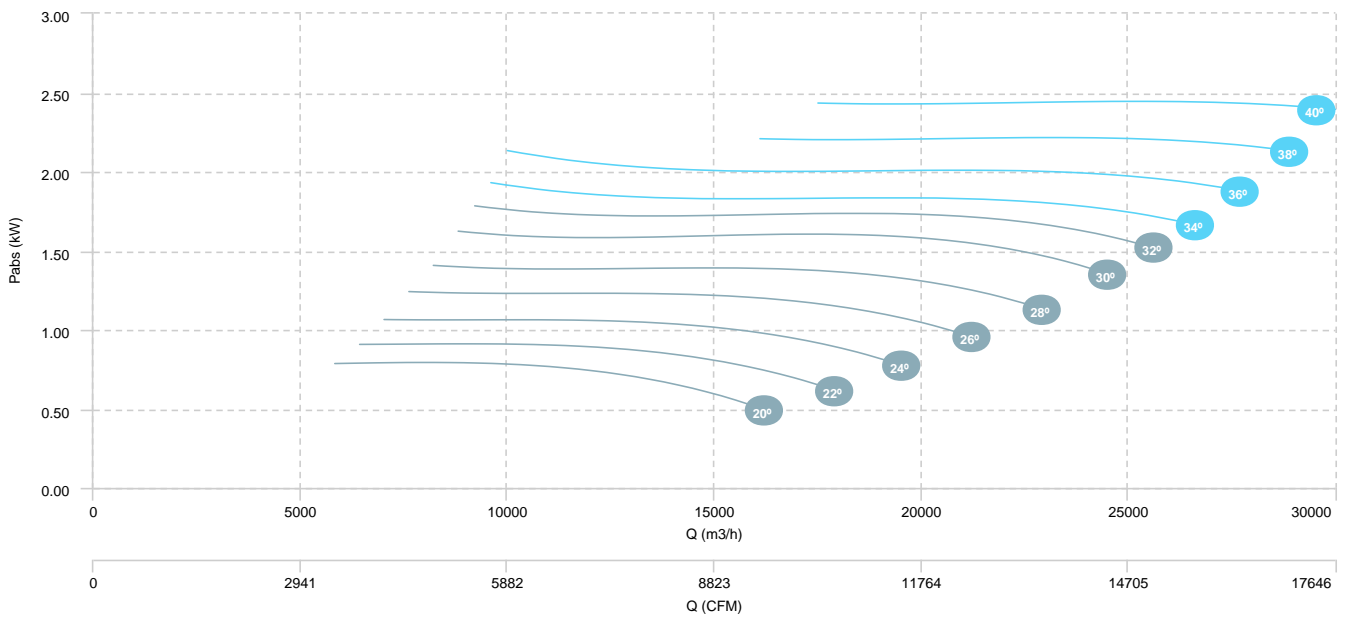

AIR FLOW - PRESSURE

AIR FLOW - ABSORBED POWER

BOX HBFX 90 T6 1,5kW (A3:4)

BOX HBFX 90 T6 2,2kW (A3:4)

AIR FLOW - PRESSURE

AIR FLOW - ABSORBED POWER

BOX HBFX 90 T4/T8 2,8/0,7kW (A3:4)	BOX HBFX 90 T4/T8 4/0,75kW (A3:4)	BOX HBFX 90 T4/T8 5,5/1,1kW (A3:4)
BOX HBFX 90 T4/T8 7,5/1,5kW (A3:4)	BOX HBFX 90 T4/T8 11/3kW (A3:4)	