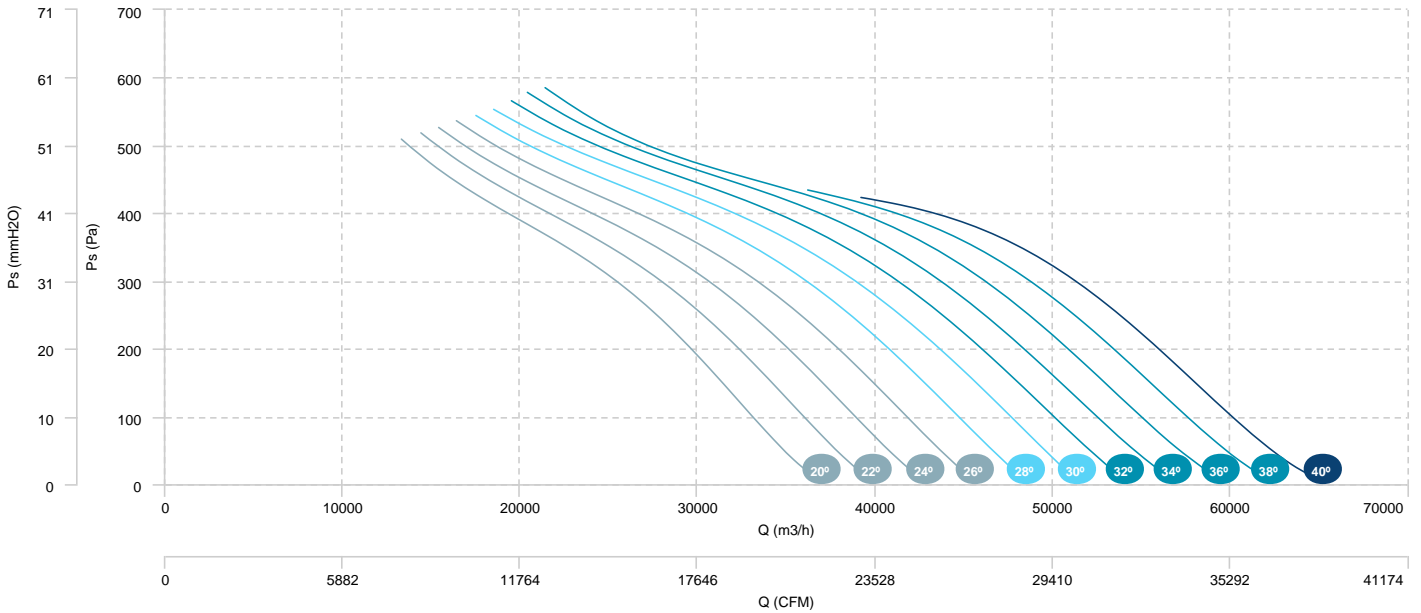

AIR FLOW - PRESSURE

AIR FLOW - ABSORBED POWER

- BOX HBFX 100 T4/T8 5,5/1,1kW (A3:4)
- BOX HBFX 100 T4/T8 7,5/1,5kW (A3:4)
- BOX HBFX 100 T4/T8 11/3kW (A3:4)
- BOX HBFX 100 T4/T8 14/3,5kW (A3:4)

AIR FLOW - PRESSURE (4 poles)