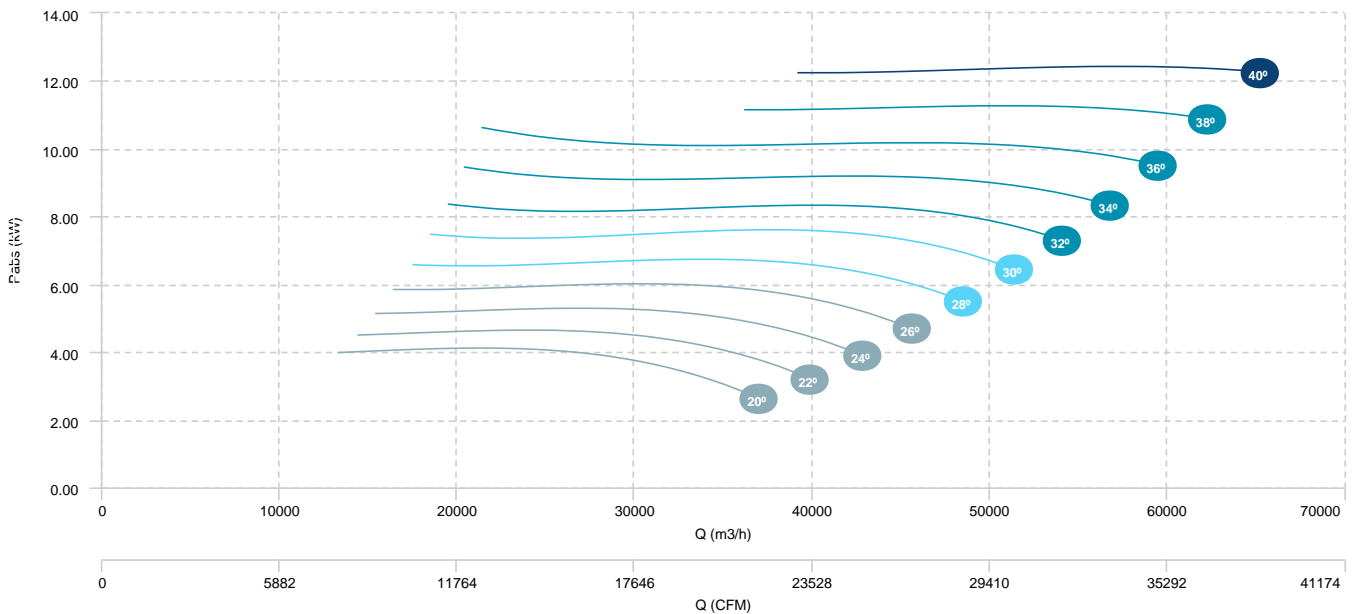

AIR FLOW - ABSORBED POWER