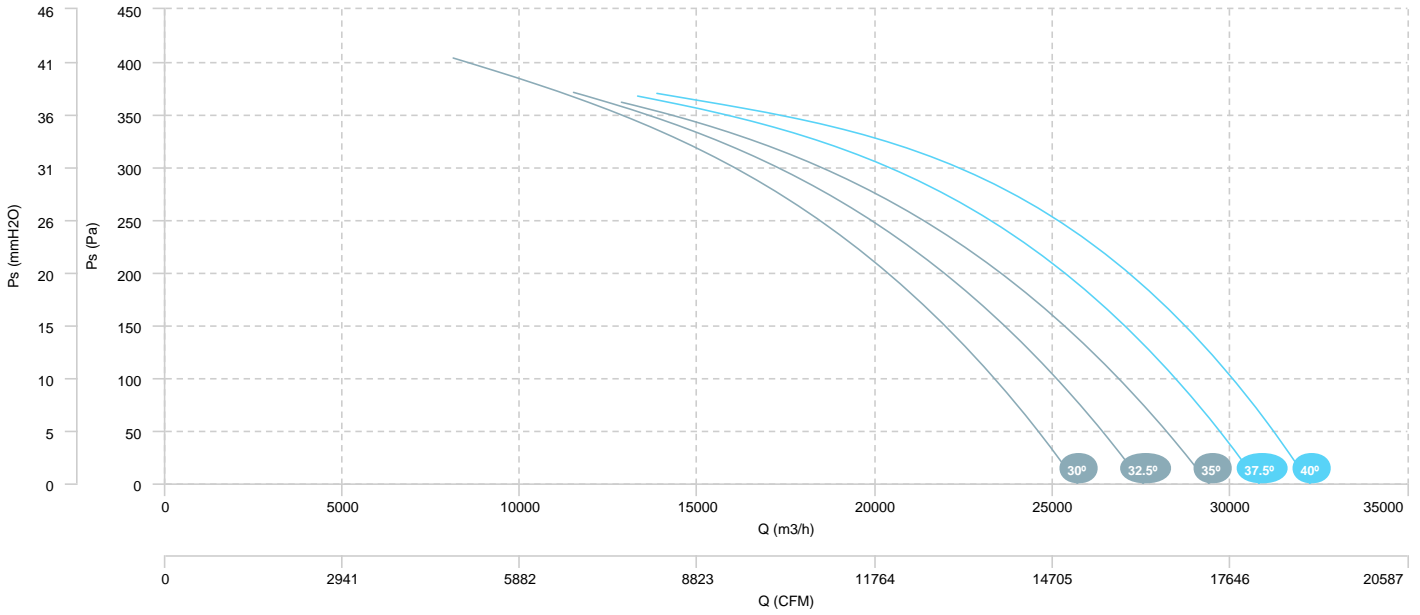

BOX HBFX 80 T4 3kW (A5:6)

BOX HBFX 80 T4 4kW (A5:6)

AIR FLOW - PRESSURE