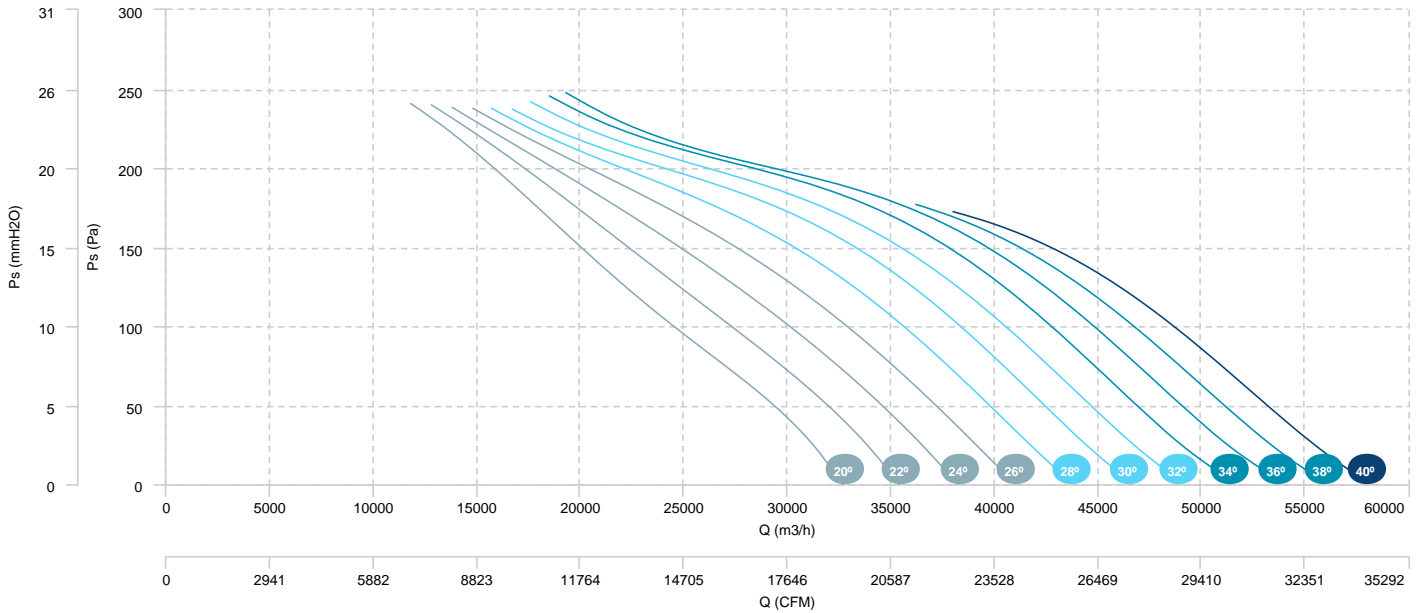

- BOX HBFX 112 T6 2,2kW (A3:4)
- BOX HBFX 112 T6 3kW (A3:4)
- BOX HBFX 112 T6 4kW (A3:4)
- BOX HBFX 112 T6 5,5kW (A3:4)

AIR FLOW - PRESSURE