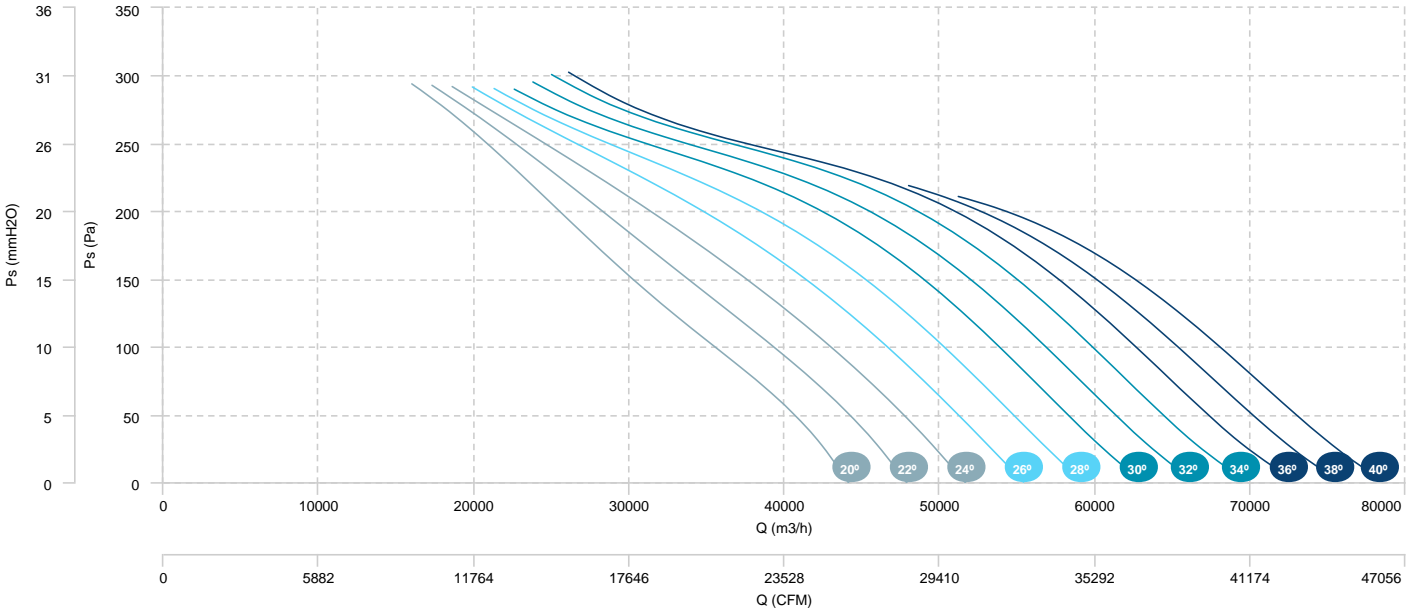

BOX HBFX 125 T6 3kW (A3:4)

BOX HBFX 125 T6 4kW (A3:4)

BOX HBFX 125 T6 5,5kW (A3:4)

BOX HBFX 125 T6 7,5kW (A3:4)

AIR FLOW - PRESSURE