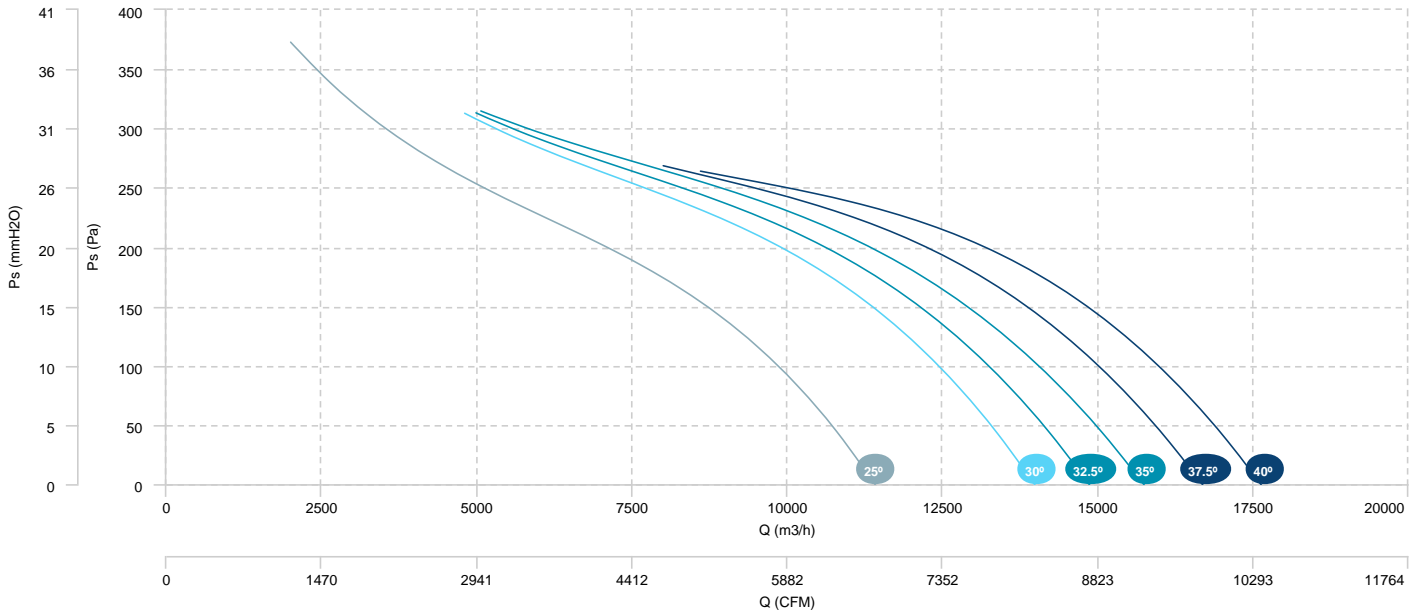

- BOX HBFX 63 T4 0,75kW (A5:6)
- BOX HBFX 63 T4 1,1kW (A5:6)
- BOX HBFX 63 T4 1,5kW (A5:6)
- BOX HBFX 63 T4 2,2kW (A5:6)

AIR FLOW - PRESSURE