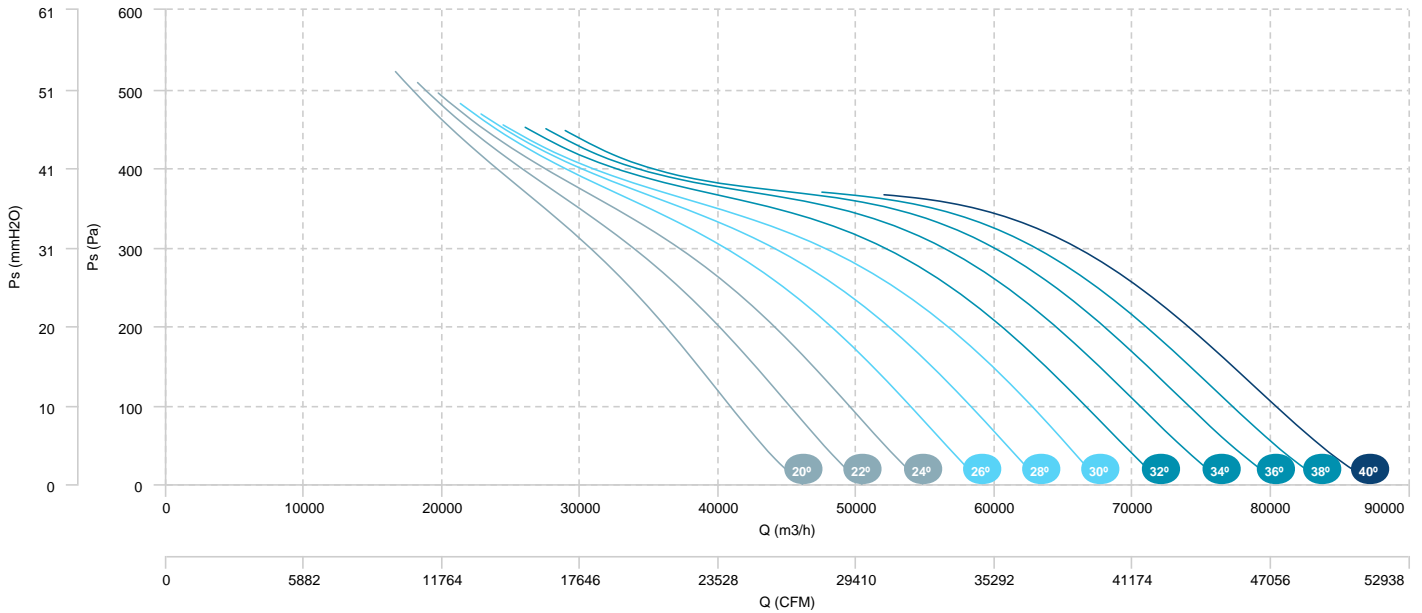

BOX HBFX 125 T6 5,5kW (A3:8)	BOX HBFX 125 T6 7,5kW (A3:8)	BOX HBFX 125 T6 11kW (A3:8)
BOX HBFX 125 T6 15kW (A3:8)		

AIR FLOW - PRESSURE