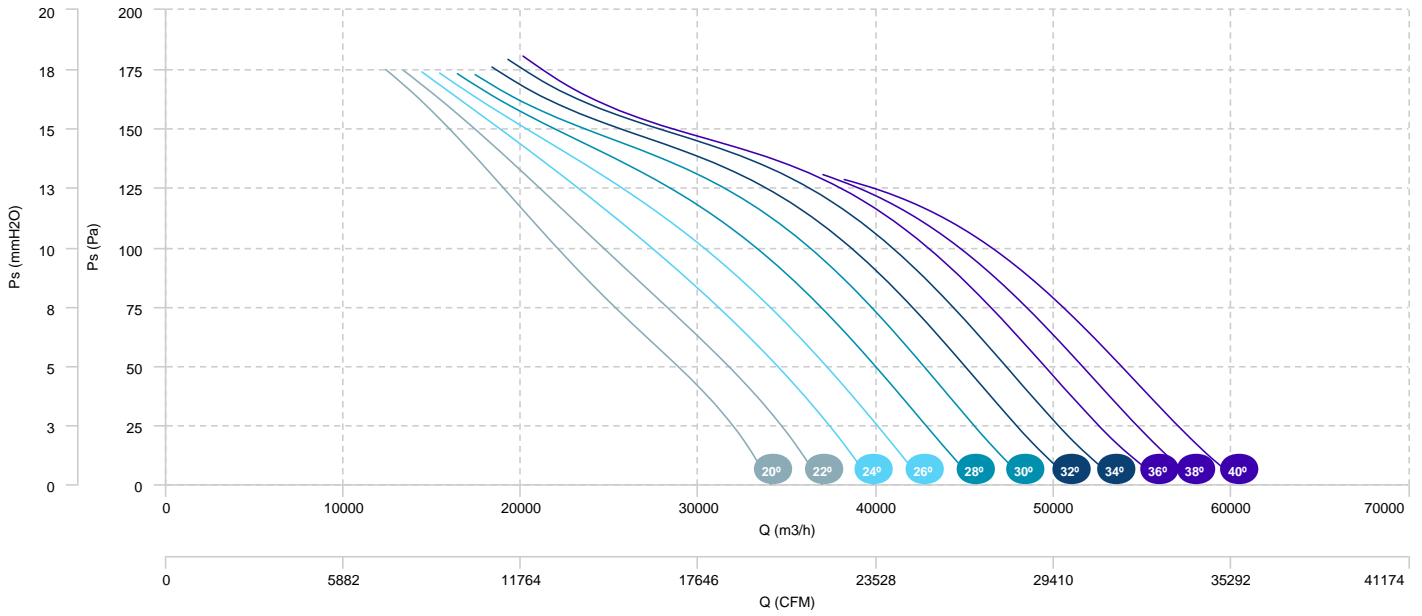

BOX HBFX 125 T4/T8 11/3kW (A3:4)	BOX HBFX 125 T4/T8 14/3,5kW (A3:4)	BOX HBFX 125 T4/T8 17/4,3kW (A3:4)
BOX HBFX 125 T4/T8 20/5kW (A3:4)	BOX HBFX 125 T4/T8 28/6,5kW (A3:4)	

AIR FLOW - PRESSURE (8 poles)