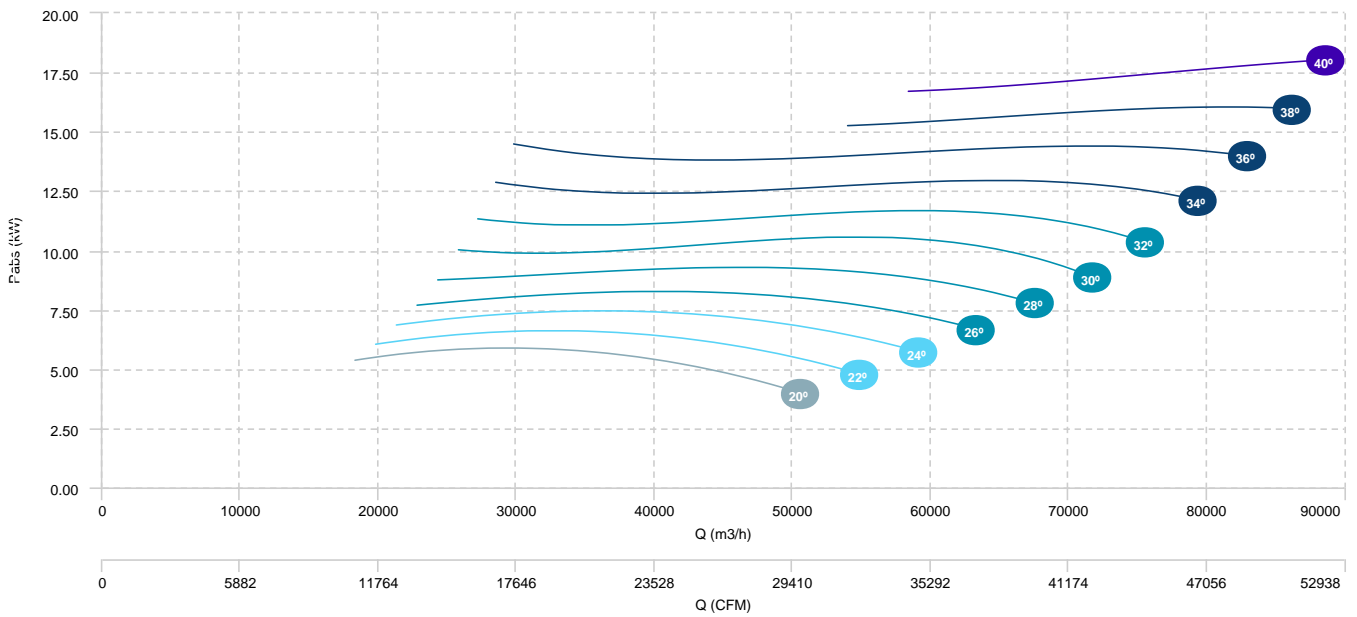

AIR FLOW - ABSORBED POWER