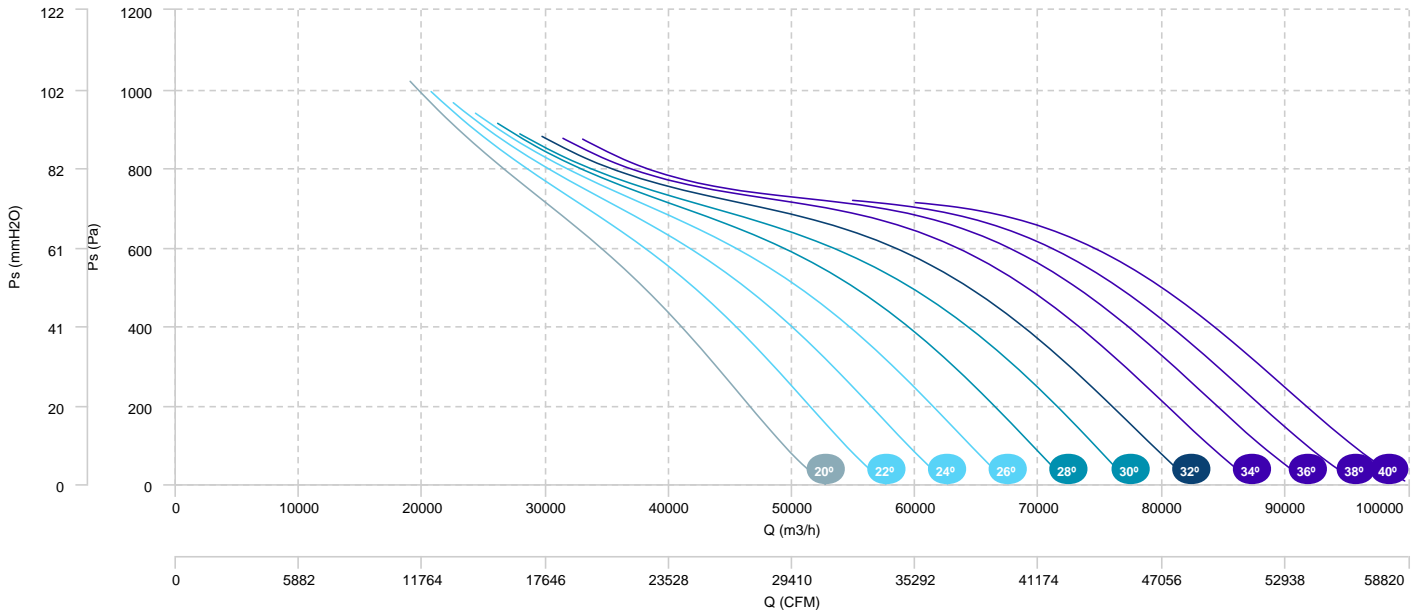

BOX HBFX 112 T4/T8 11/3kW (A3:8)	BOX HBFX 112 T4/T8 14/3,5kW (A3:8)	BOX HBFX 112 T4/T8 17/4,3kW (A3:8)
BOX HBFX 112 T4/T8 20/5kW (A3:8)	BOX HBFX 112 T4/T8 28/6,5kW (A3:8)	

AIR FLOW - PRESSURE (4 poles)