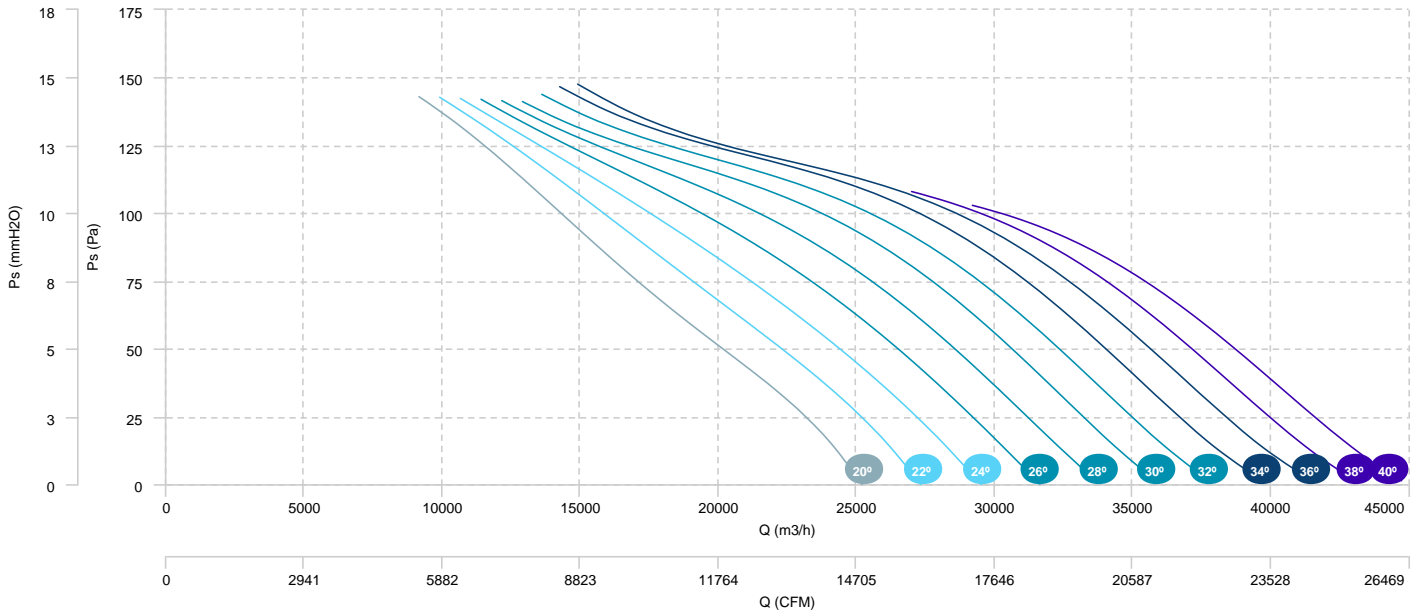

BOX HBFX 112 T4/T8 5,5/1,1kW (A3:4)	BOX HBFX 112 T4/T8 7,5/1,5kW (A3:4)	BOX HBFX 112 T4/T8 11/3kW (A3:4)
BOX HBFX 112 T4/T8 14/3,5kW (A3:4)	BOX HBFX 112 T4/T8 17/4,3kW (A3:4)	

AIR FLOW - PRESSURE (8 poles)