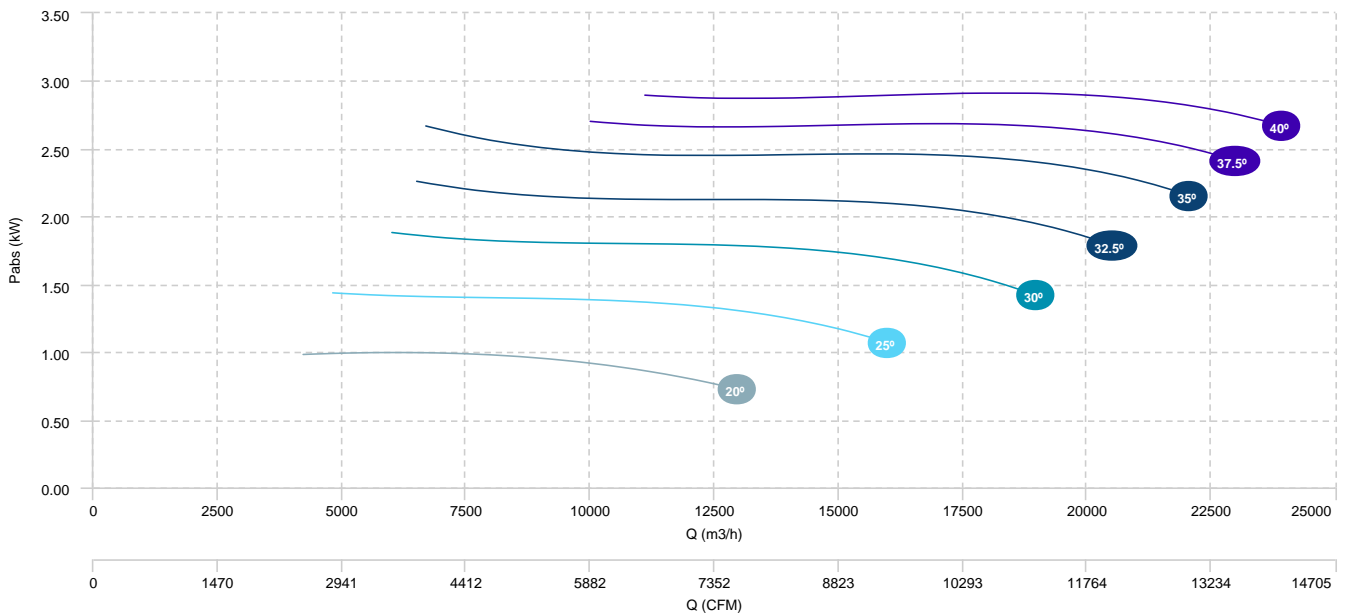

AIR FLOW - PRESSURE (8 poles)

BOX HBFX 71 T4 0,75kW (A5:6)	BOX HBFX 71 T4 1,1kW (A5:6)	BOX HBFX 71 T4 1,5kW (A5:6)
BOX HBFX 71 T4 2,2kW (A5:6)	BOX HBFX 71 T4 3kW (A5:6)	

AIR FLOW - PRESSURE

AIR FLOW - ABSORBED POWER