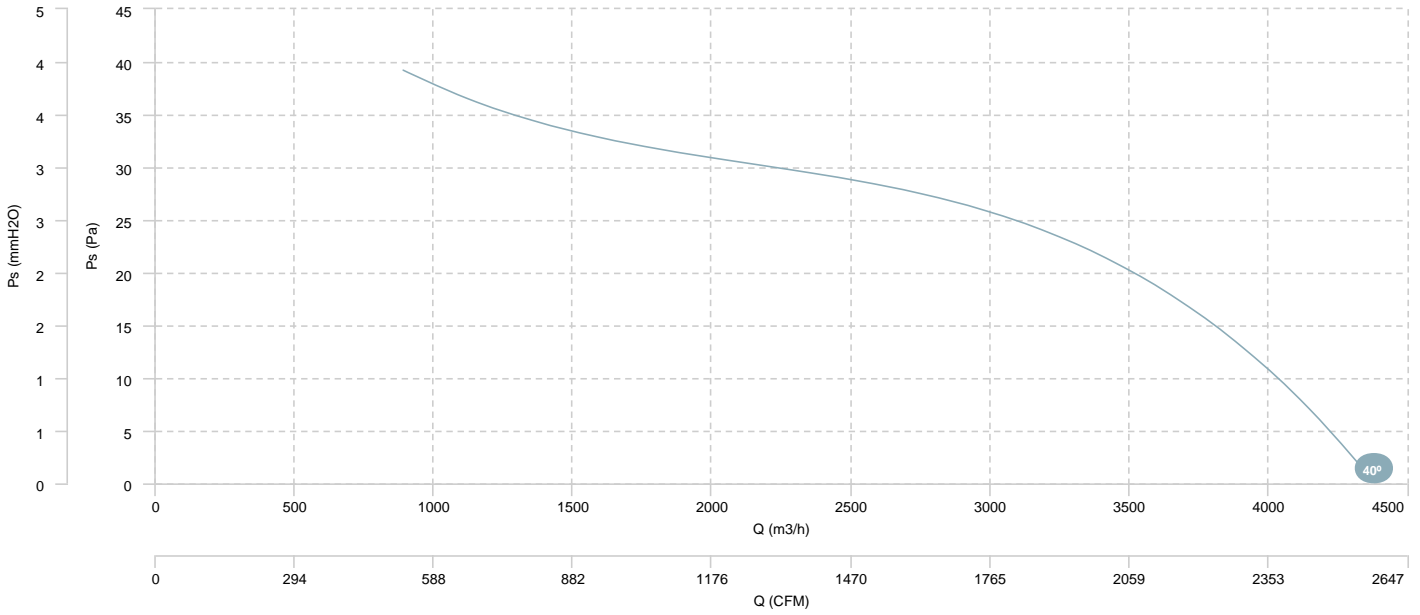

AIR FLOW - PRESSURE

AIR FLOW - ABSORBED POWER

BOX HBFX 50 T4/T8 0,8/0,2kW (A5:6)

AIR FLOW - PRESSURE (4 poles)

AIR FLOW - ABSORBED POWER (4 poles)

BOX HBFX 50 T4/T8 0,8/0,2kW (A5:6)

AIR FLOW - PRESSURE (8 poles)