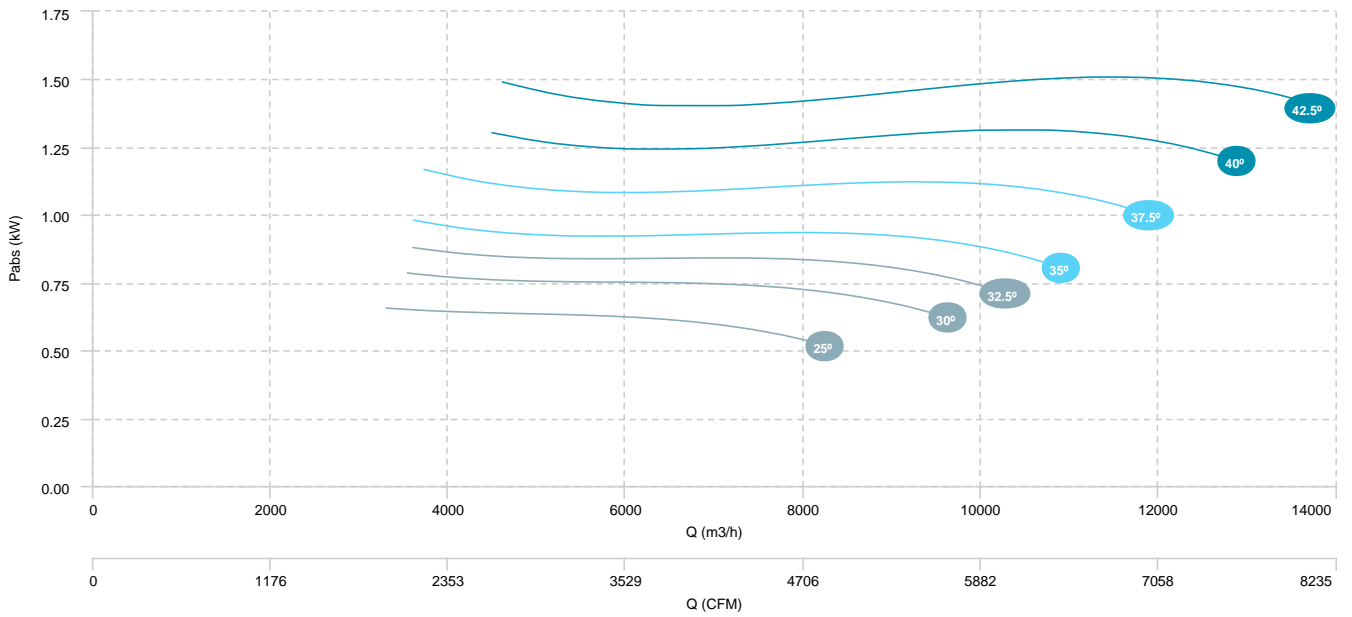

BOX HBFX 56 T4 0,75kW (A5:6)

BOX HBFX 56 T4 1,1kW (A5:6)

BOX HBFX 56 T4 1,5kW (A5:6)

AIR FLOW - PRESSURE

AIR FLOW - ABSORBED POWER

BOX HBFX 56 T6 0,75kW (A5:6)

AIR FLOW - PRESSURE

AIR FLOW - ABSORBED POWER