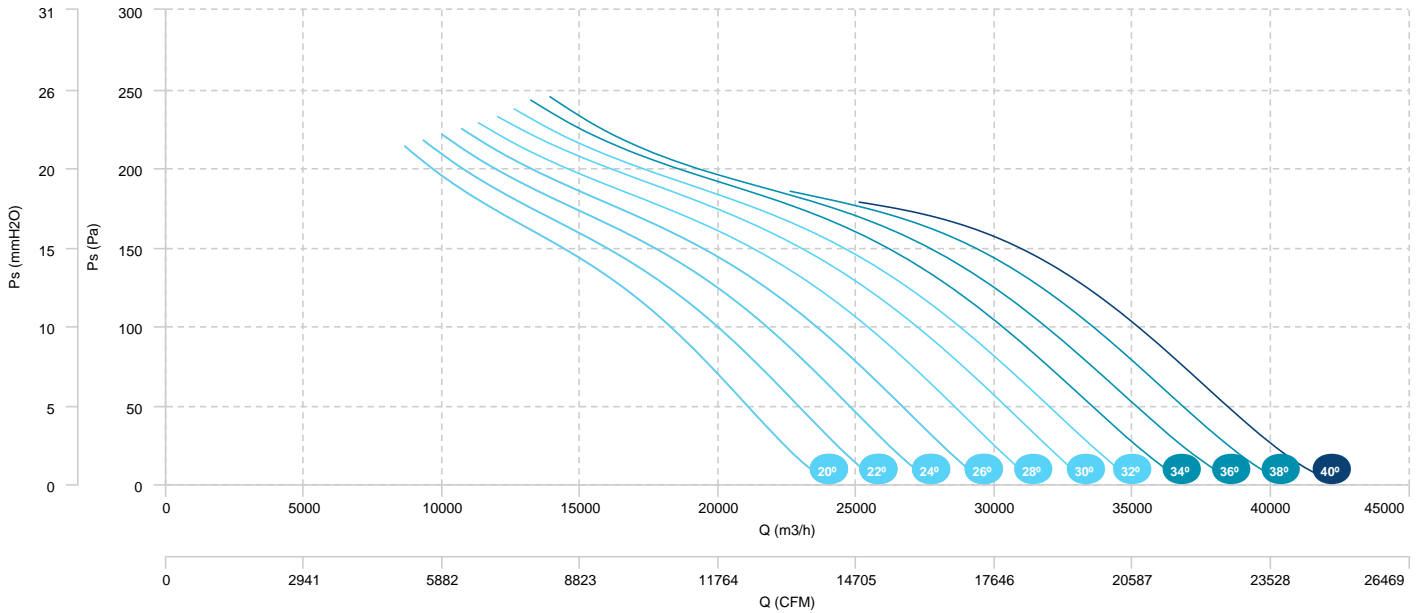

- BOX HBFX 100 T6 1,5kW (A3:4)
- BOX HBFX 100 T6 2,2kW (A3:4)
- BOX HBFX 100 T6 3kW (A3:4)
- BOX HBFX 100 T6 4kW (A3:4)

AIR FLOW - PRESSURE