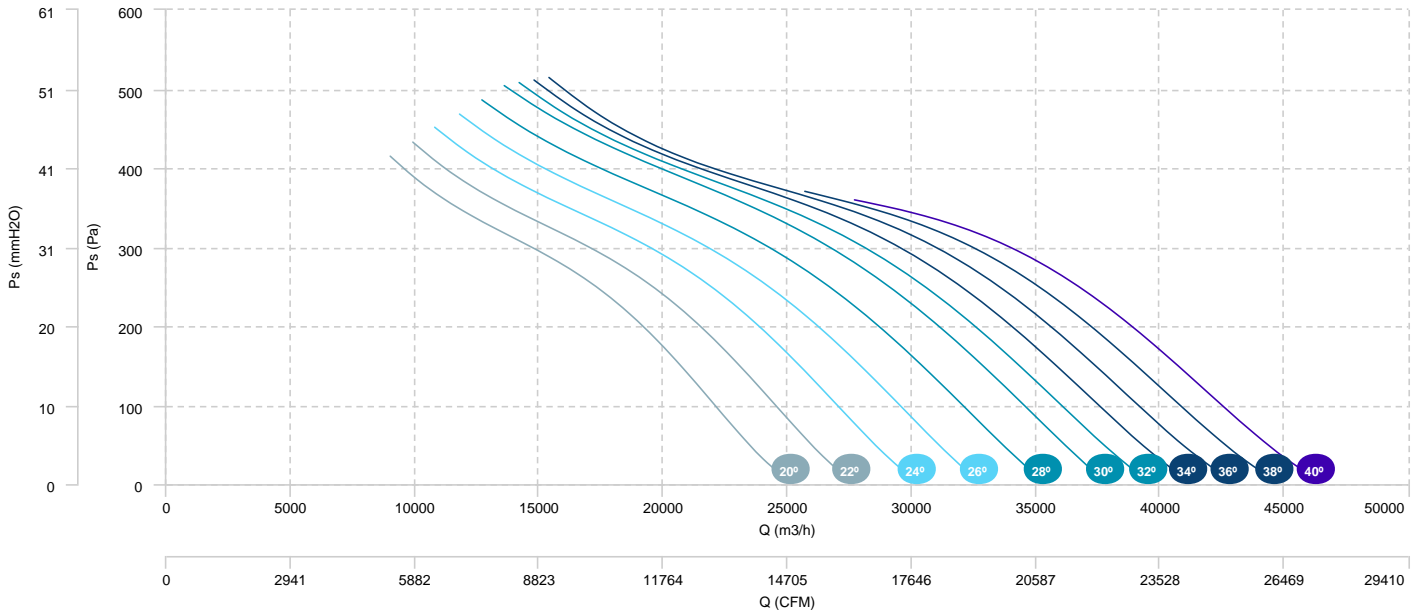

BOX HBFX 90 T4 3kW (A3:4)	BOX HBFX 90 T4 4kW (A3:4)	BOX HBFX 90 T4 5,5kW (A3:4)
BOX HBFX 90 T4 7,5kW (A3:4)	BOX HBFX 90 T4 11kW (A3:4)	

AIR FLOW - PRESSURE