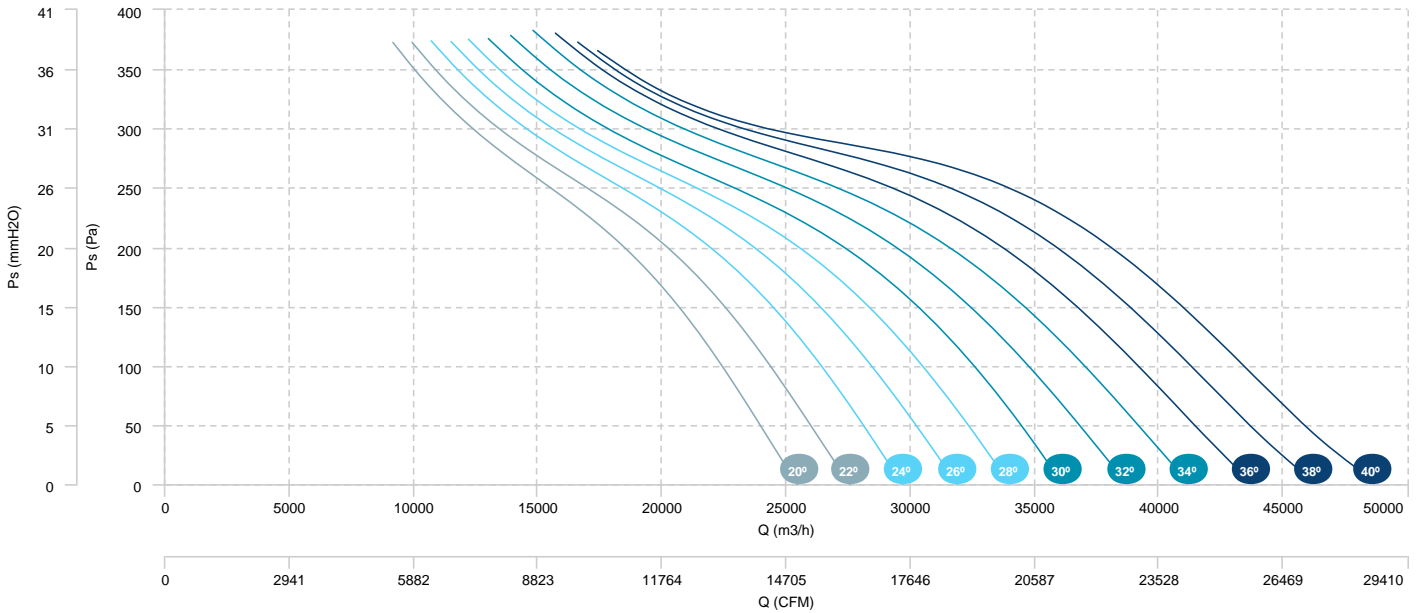

- BOX HBFX 100 T6 2,2kW (A3:8)
- BOX HBFX 100 T6 3kW (A3:8)
- BOX HBFX 100 T6 4kW (A3:8)
- BOX HBFX 100 T6 5,5kW (A3:8)

AIR FLOW - PRESSURE