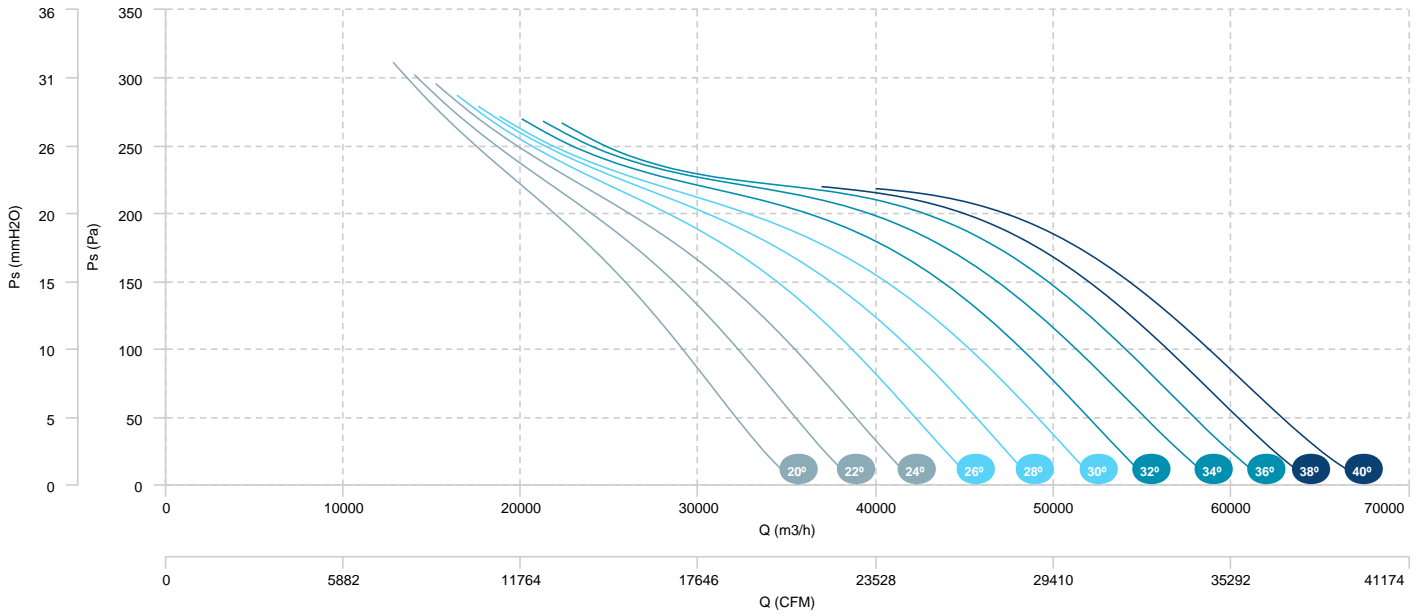

BOX HBFX 125 T4/T8 20/5kW (A3:8)

BOX HBFX 125 T4/T8 28/6,5kW (A3:8)

BOX HBFX 125 T4/T8 37/9,2kW (A3:8)

BOX HBFX 125 T4/T8 44/11kW (A3:8)

AIR FLOW - PRESSURE (8 poles)