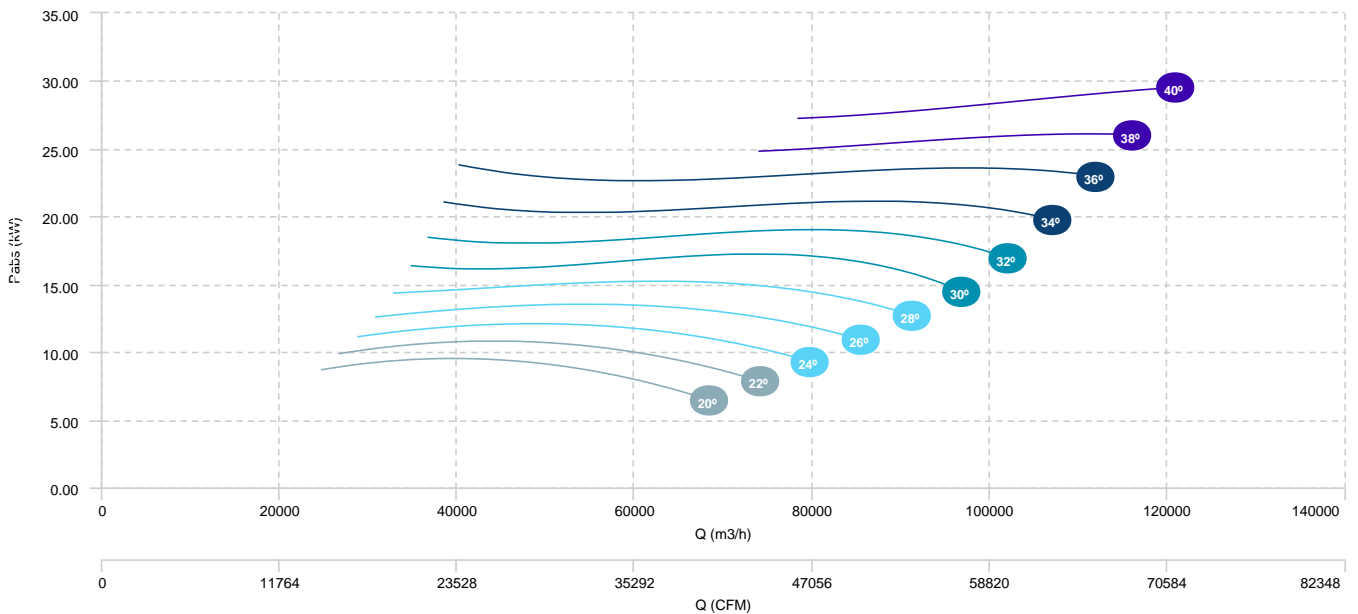

AIR FLOW - PRESSURE (8 poles)

BOX HBFX 125 T4 11kW (A3:4)	BOX HBFX 125 T4 15kW (A3:4)	BOX HBFX 125 T4 18,5kW (A3:4)
BOX HBFX 125 T4 22kW (A3:4)	BOX HBFX 125 T4 30kW (A3:4)	

AIR FLOW - PRESSURE

AIR FLOW - ABSORBED POWER