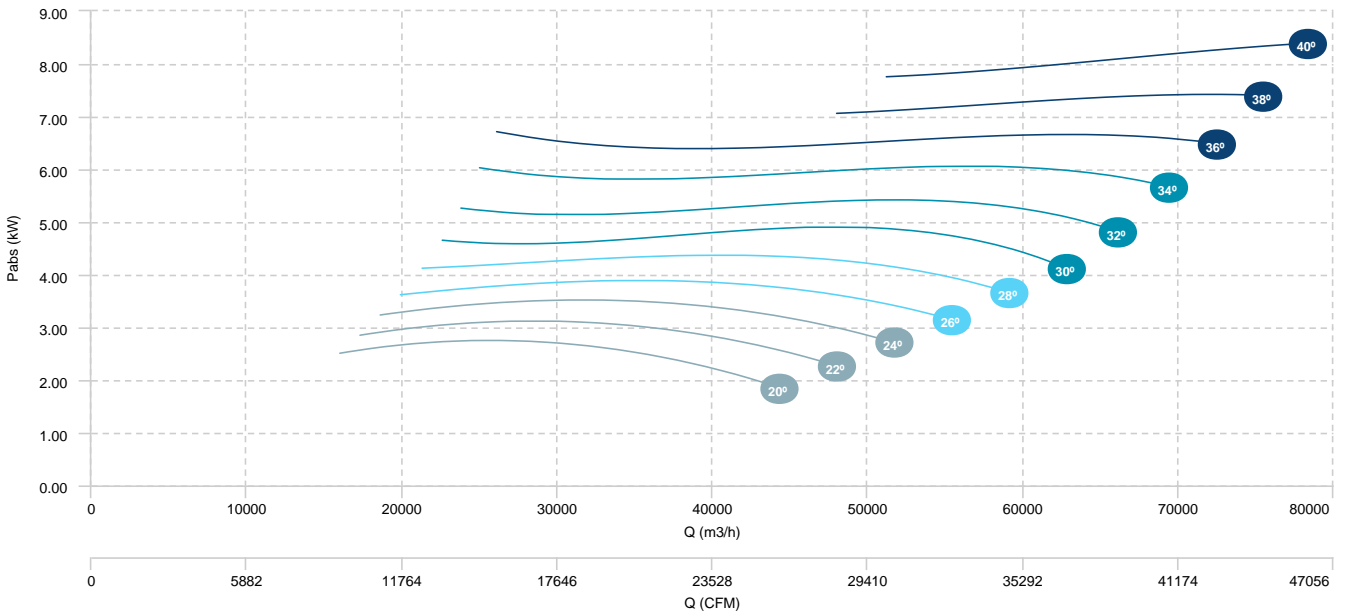

BOX HBFX 125 T6 4kW (A3:4)

BOX HBFX 125 T6 5,5kW (A3:4)

BOX HBFX 125 T6 7,5kW (A3:4)

AIR FLOW - PRESSURE

AIR FLOW - ABSORBED POWER

BOX HBFX 125 T6 5,5kW (A3:8)	BOX HBFX 125 T6 7,5kW (A3:8)	BOX HBFX 125 T6 11kW (A3:8)
BOX HBFX 125 T6 15kW (A3:8)		