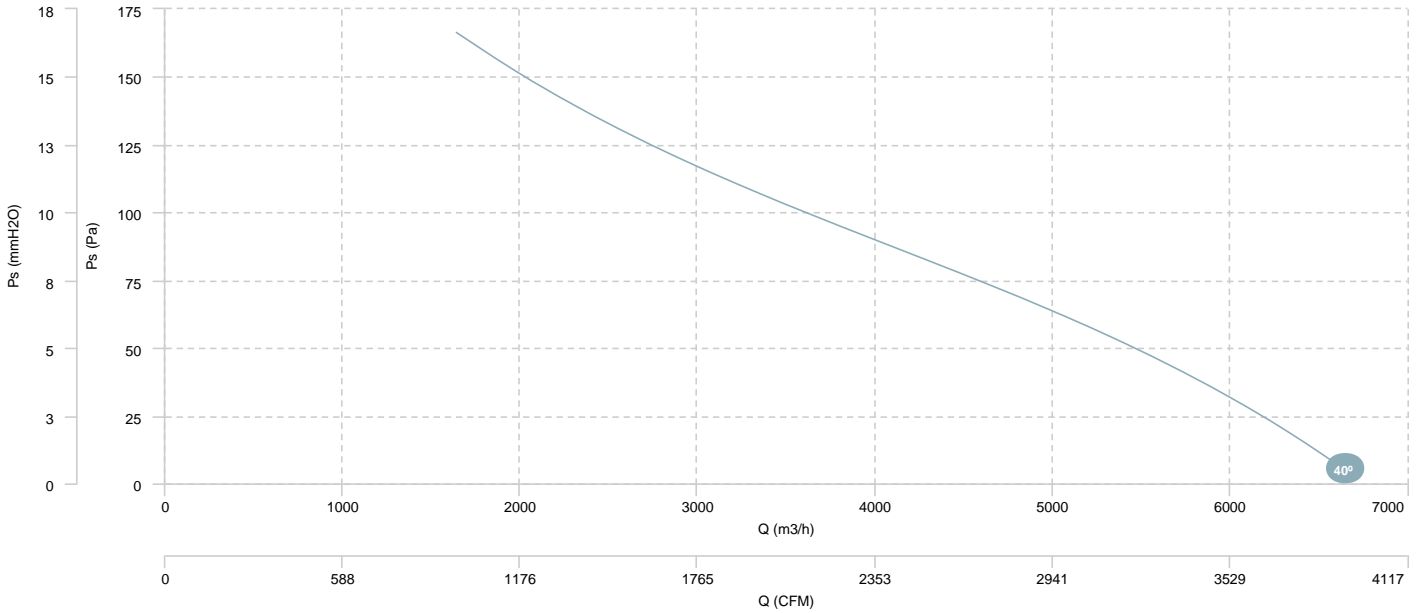

AIR FLOW - PRESSURE (4 poles)

AIR FLOW - ABSORBED POWER (4 poles)

BOX HBFX 45 T4/T8 0,8/0,2kW (A5:6)

AIR FLOW - PRESSURE (8 poles)

BOX HBFX 50 T4 0,75kW (A5:6)

AIR FLOW - PRESSURE

AIR FLOW - ABSORBED POWER

BOX HBFX 50 T6 0,75kW (A5:6)