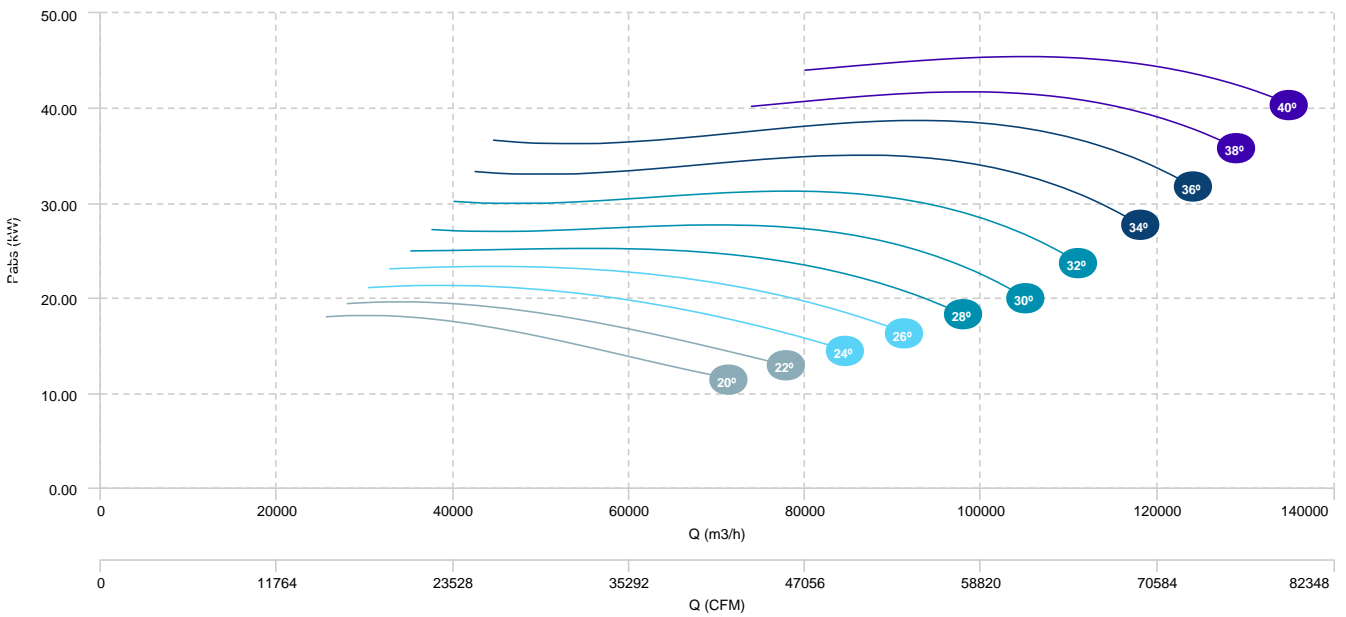

AIR FLOW - ABSORBED POWER