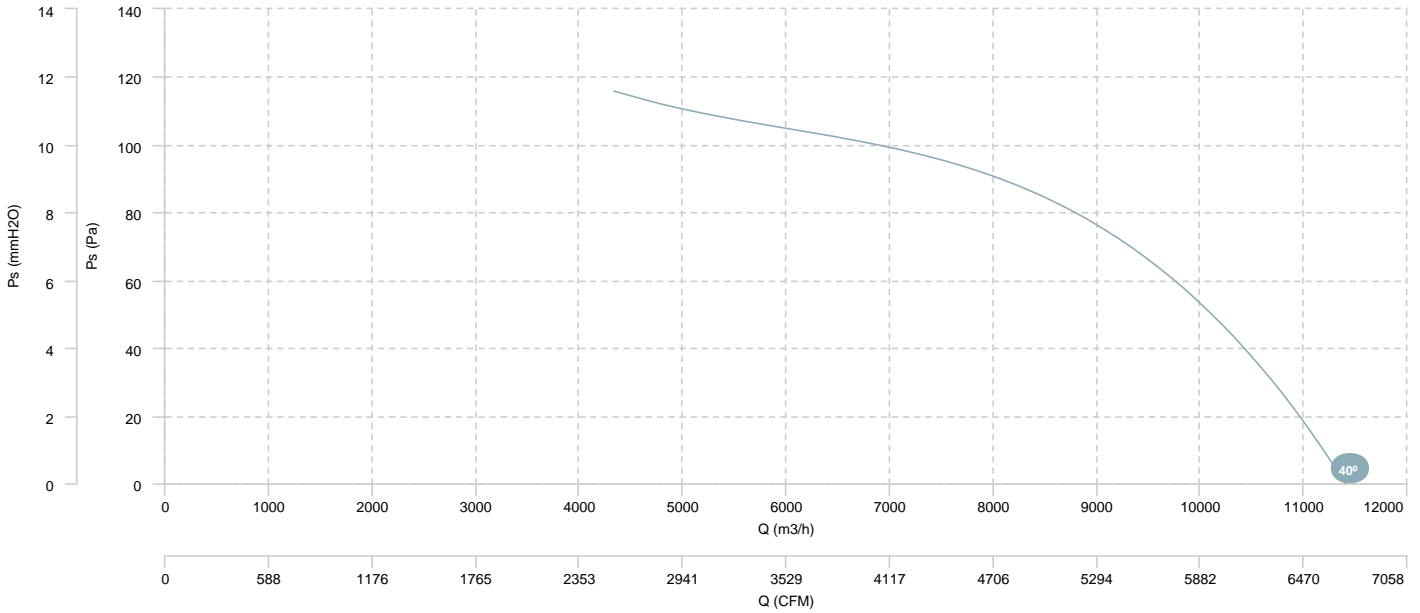

AIR FLOW - PRESSURE

AIR FLOW - ABSORBED POWER

BOX HBFX 63 T6 0,75kW (A5:6)

AIR FLOW - PRESSURE

AIR FLOW - ABSORBED POWER

BOX HBFX 63 T4/T8 0,8/0,2kW (A5:6)

BOX HBFX 63 T4/T8 1,2/0,3kW (A5:6)

BOX HBFX 63 T4/T8 1,6/0,4kW (A5:6)