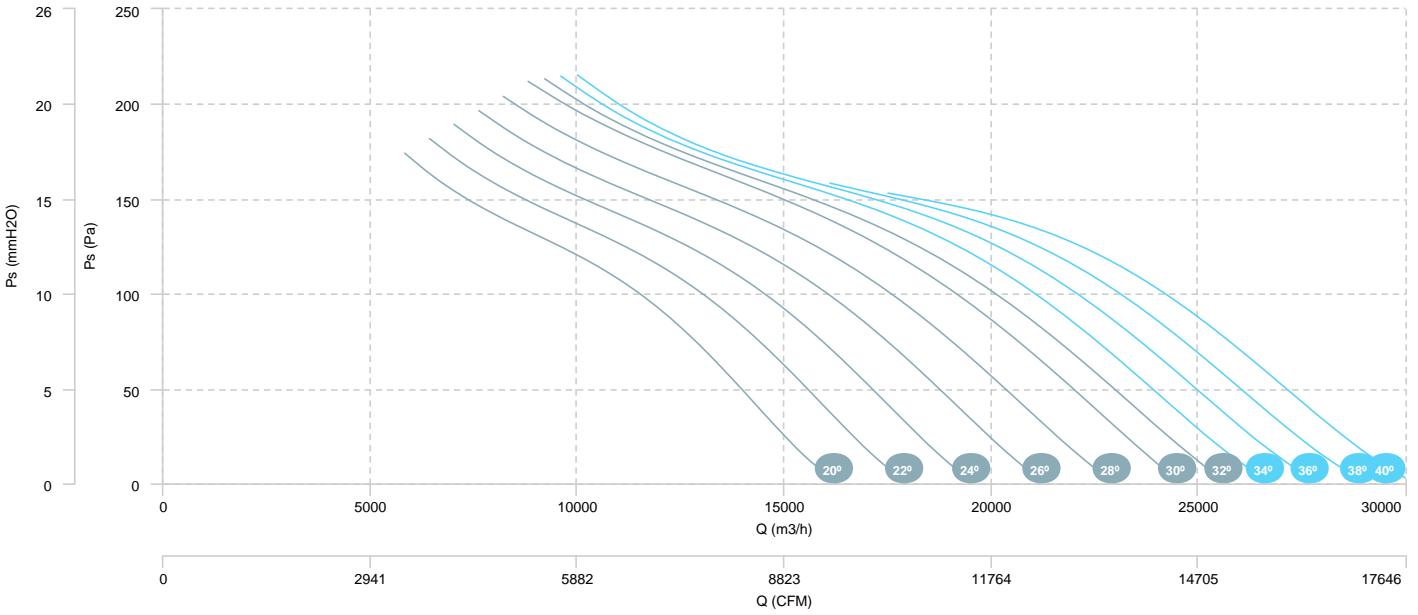

AIR FLOW - PRESSURE

AIR FLOW - ABSORBED POWER

BOX HBFX 90 T6 1,5kW (A3:4)

BOX HBFX 90 T6 2,2kW (A3:4)

AIR FLOW - PRESSURE

AIR FLOW - ABSORBED POWER

BOX HBFX 90 T4/T8 2,8/0,7kW (A3:4)	BOX HBFX 90 T4/T8 4/0,75kW (A3:4)	BOX HBFX 90 T4/T8 5,5/1,1kW (A3:4)
BOX HBFX 90 T4/T8 7,5/1,5kW (A3:4)	BOX HBFX 90 T4/T8 11/3kW (A3:4)	