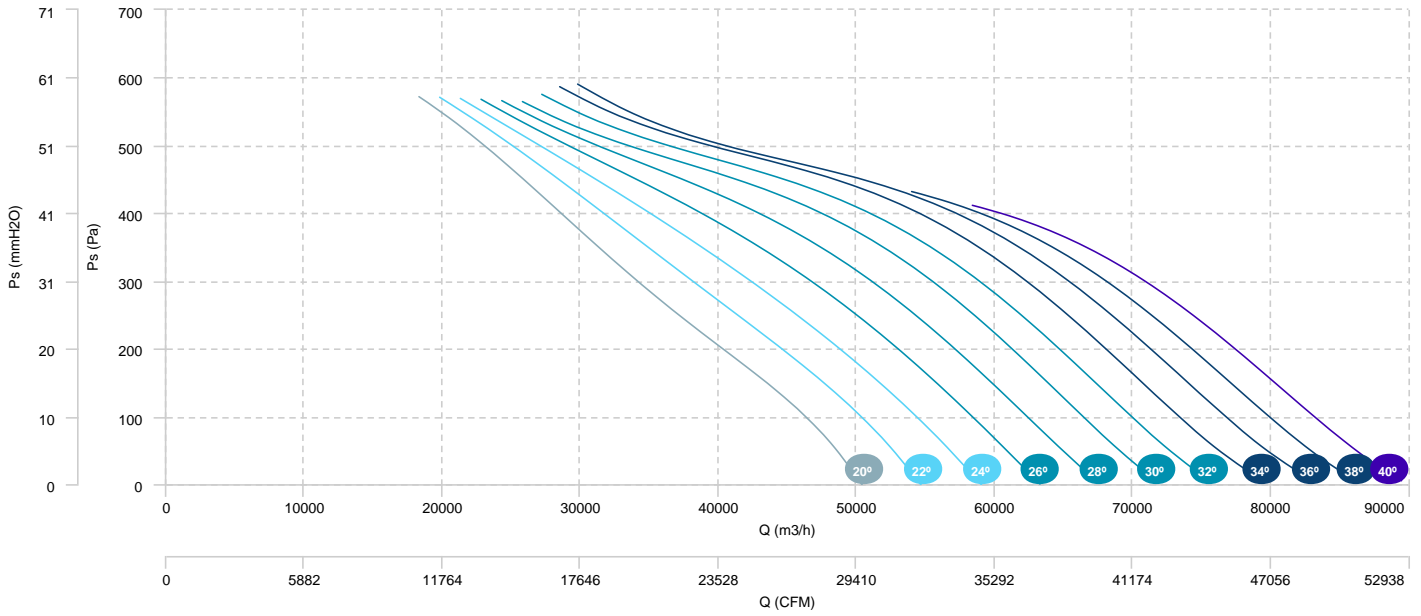

BOX HBFX 112 T4 5,5kW (A3:4)	BOX HBFX 112 T4 7,5kW (A3:4)	BOX HBFX 112 T4 11kW (A3:4)
BOX HBFX 112 T4 15kW (A3:4)	BOX HBFX 112 T4 18,5kW (A3:4)	

AIR FLOW - PRESSURE