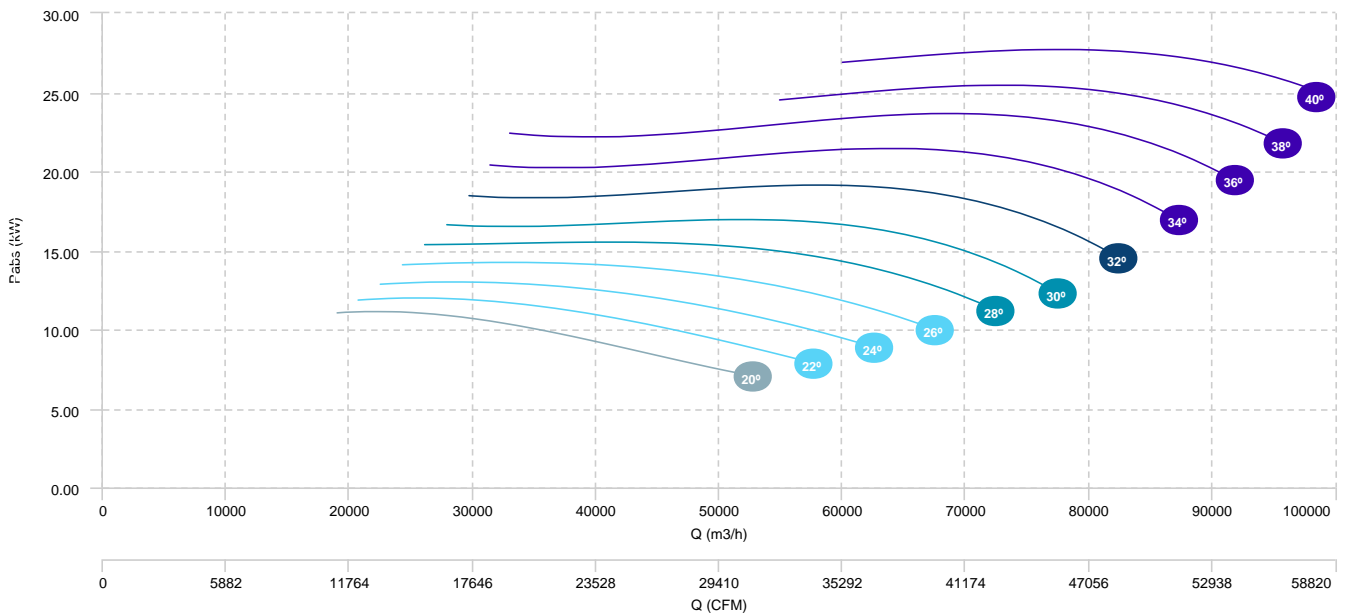

AIR FLOW - ABSORBED POWER (4 poles)