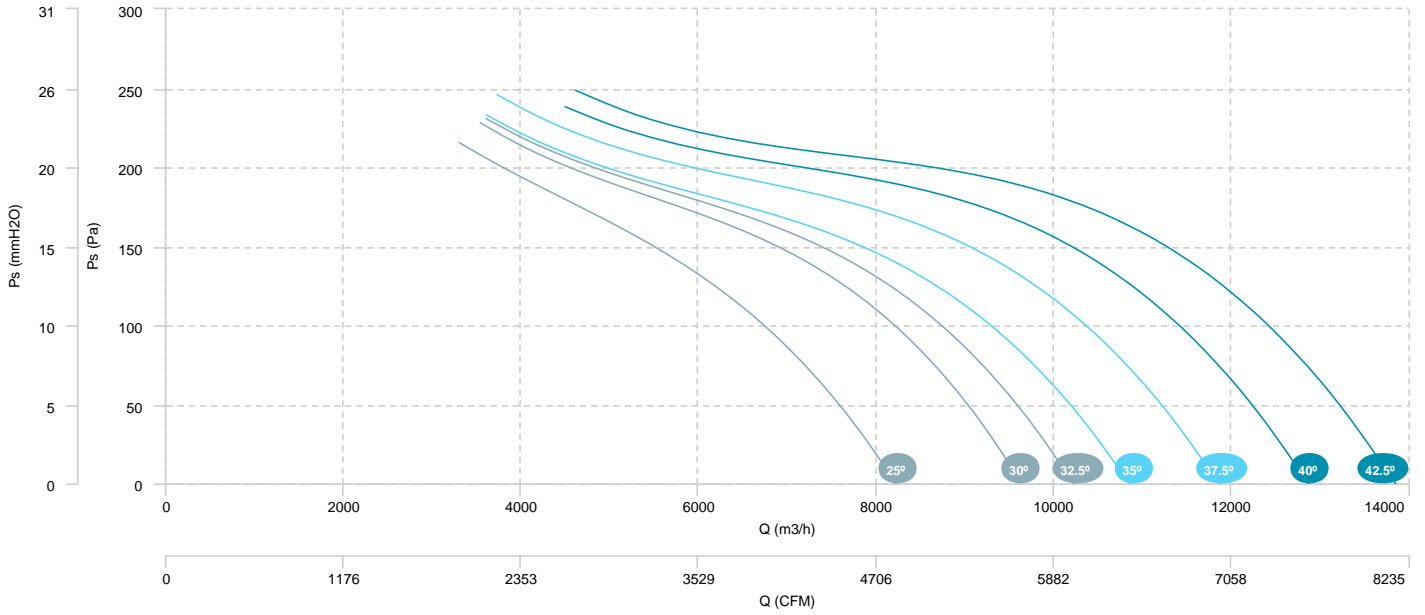

BOX HBFX 56 T4 0,75kW (A5:6)

BOX HBFX 56 T4 1,1kW (A5:6)

BOX HBFX 56 T4 1,5kW (A5:6)

AIR FLOW - PRESSURE