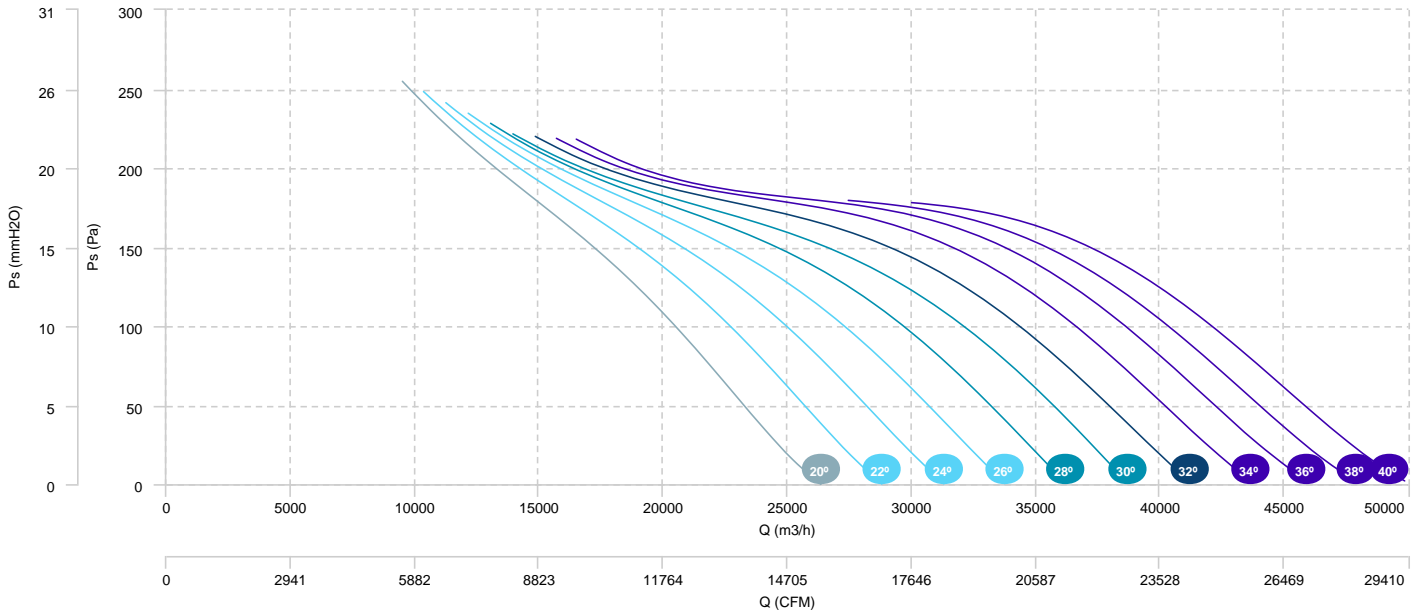

BOX HBFX 112 T4/T8 11/3kW (A3:8)	BOX HBFX 112 T4/T8 14/3,5kW (A3:8)	BOX HBFX 112 T4/T8 17/4,3kW (A3:8)
BOX HBFX 112 T4/T8 20/5kW (A3:8)	BOX HBFX 112 T4/T8 28/6,5kW (A3:8)	

AIR FLOW - PRESSURE (8 poles)