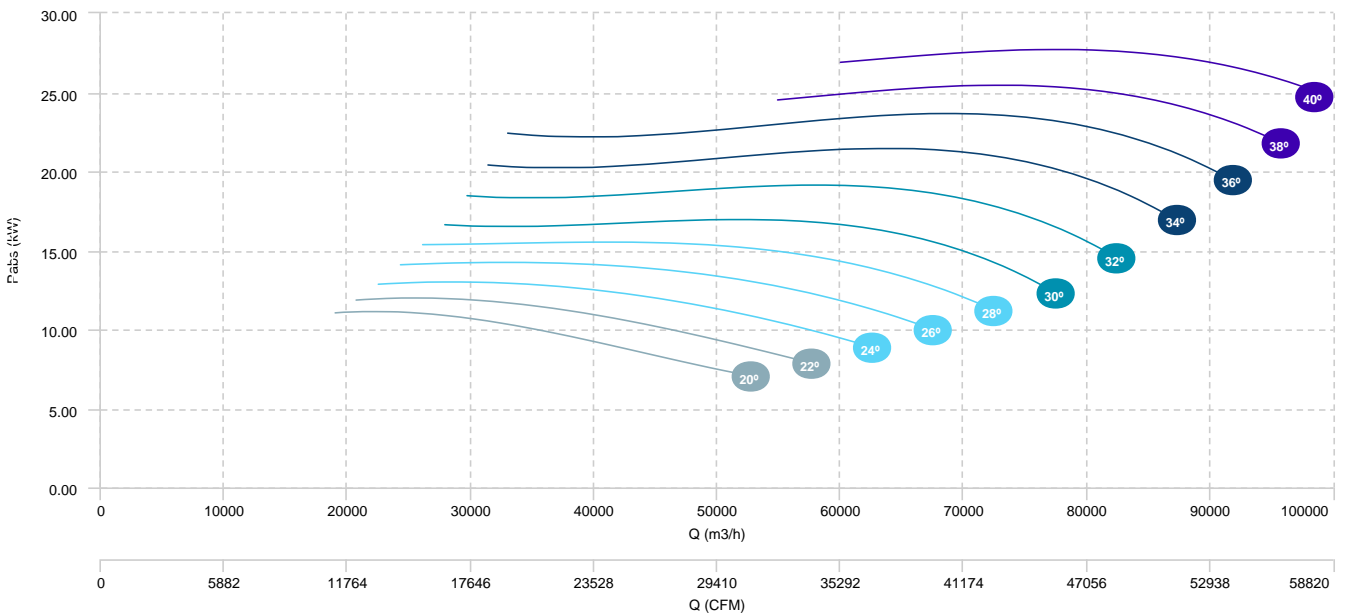

AIR FLOW - PRESSURE (8 poles)

BOX HBFX 112 T4 11kW (A3:8)	BOX HBFX 112 T4 15kW (A3:8)	BOX HBFX 112 T4 18,5kW (A3:8)
BOX HBFX 112 T4 22kW (A3:8)	BOX HBFX 112 T4 30kW (A3:8)	

AIR FLOW - PRESSURE

AIR FLOW - ABSORBED POWER