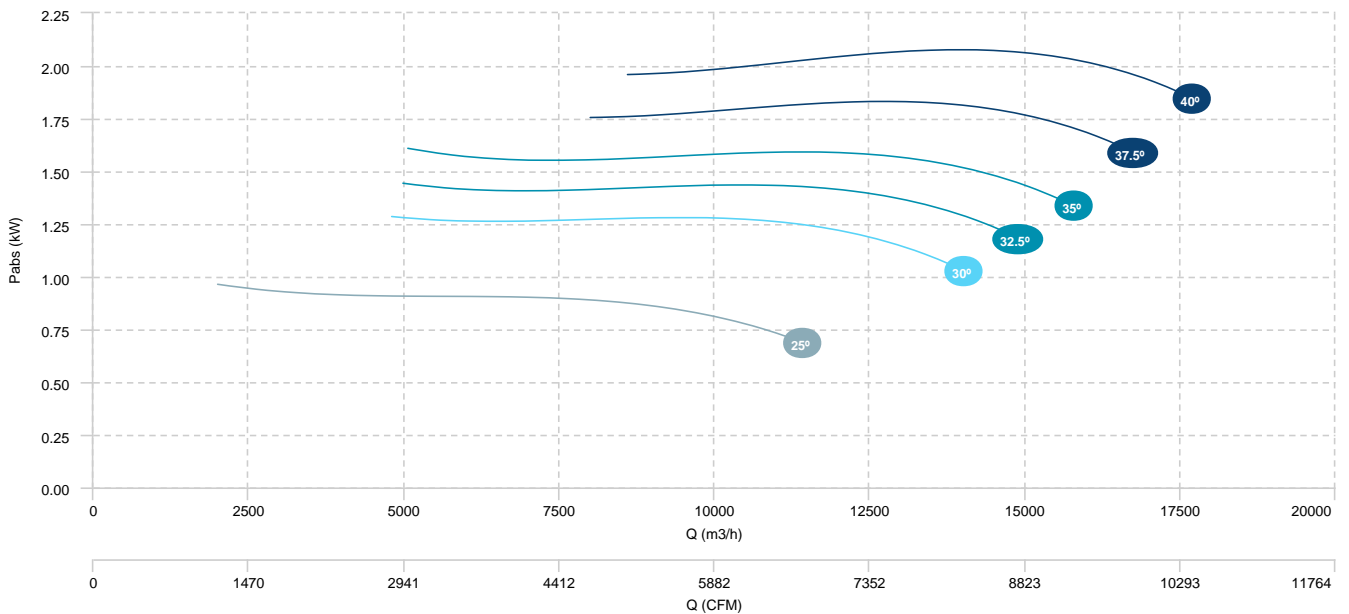

AIR FLOW - ABSORBED POWER