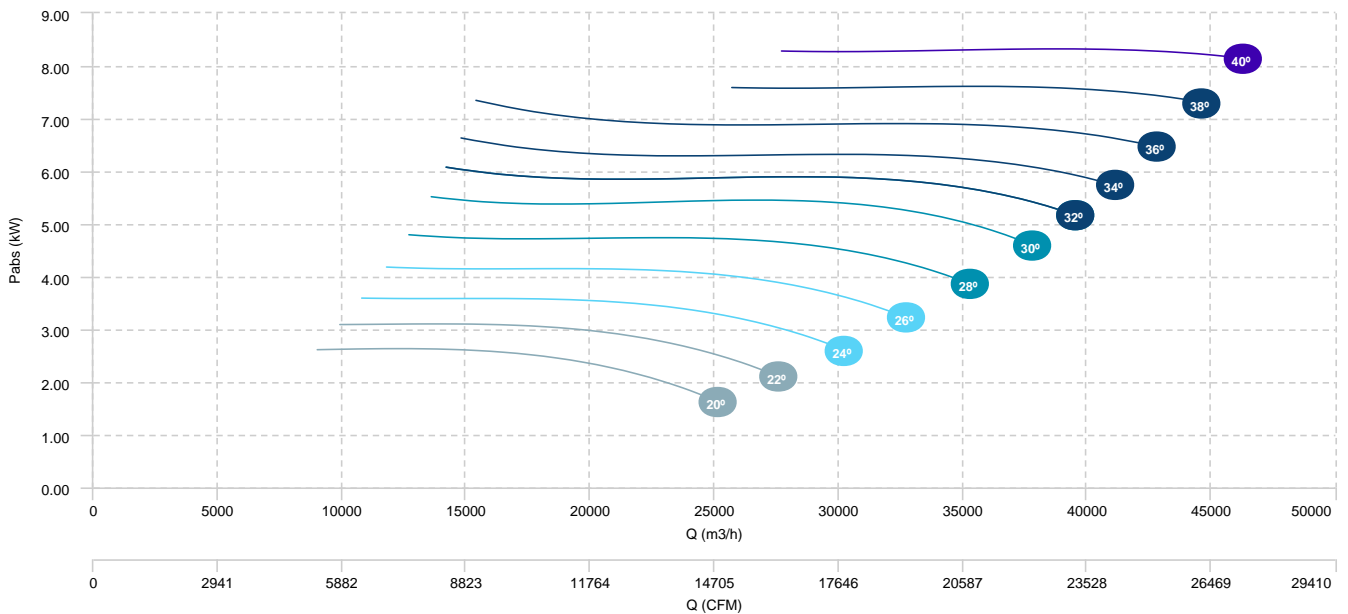

AIR FLOW - ABSORBED POWER (4 poles)