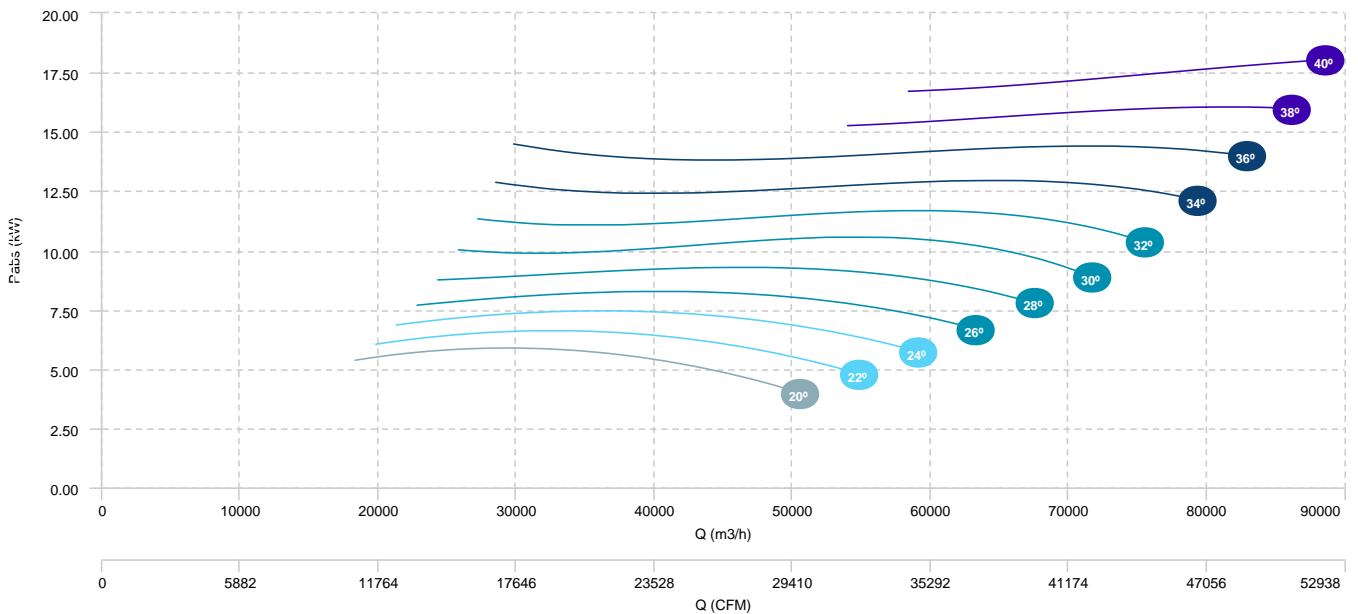

AIR FLOW - ABSORBED POWER (4 poles)