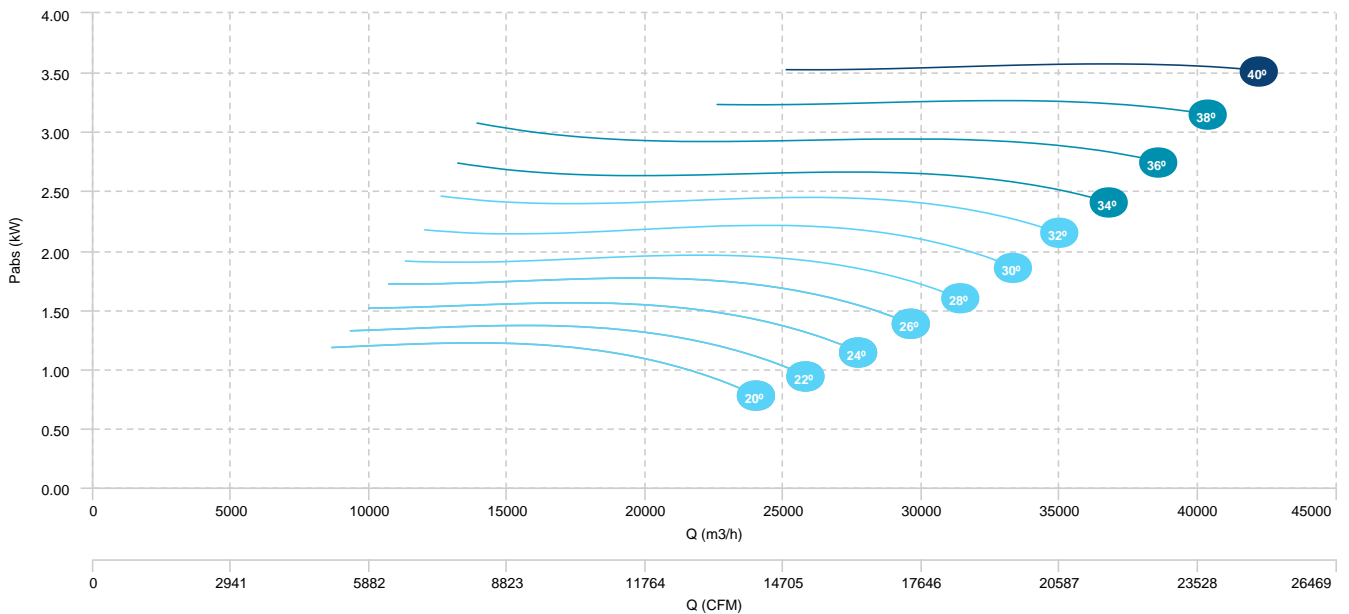

AIR FLOW - ABSORBED POWER

- BOX HBFX 100 T6 1,5kW (A3:4)
- BOX HBFX 100 T6 2,2kW (A3:4)
- BOX HBFX 100 T6 3kW (A3:4)
- BOX HBFX 100 T6 4kW (A3:4)

AIR FLOW - PRESSURE

AIR FLOW - ABSORBED POWER

- BOX HBFX 100 T6 2,2kW (A3:8)
- BOX HBFX 100 T6 3kW (A3:8)
- BOX HBFX 100 T6 4kW (A3:8)
- BOX HBFX 100 T6 5,5kW (A3:8)