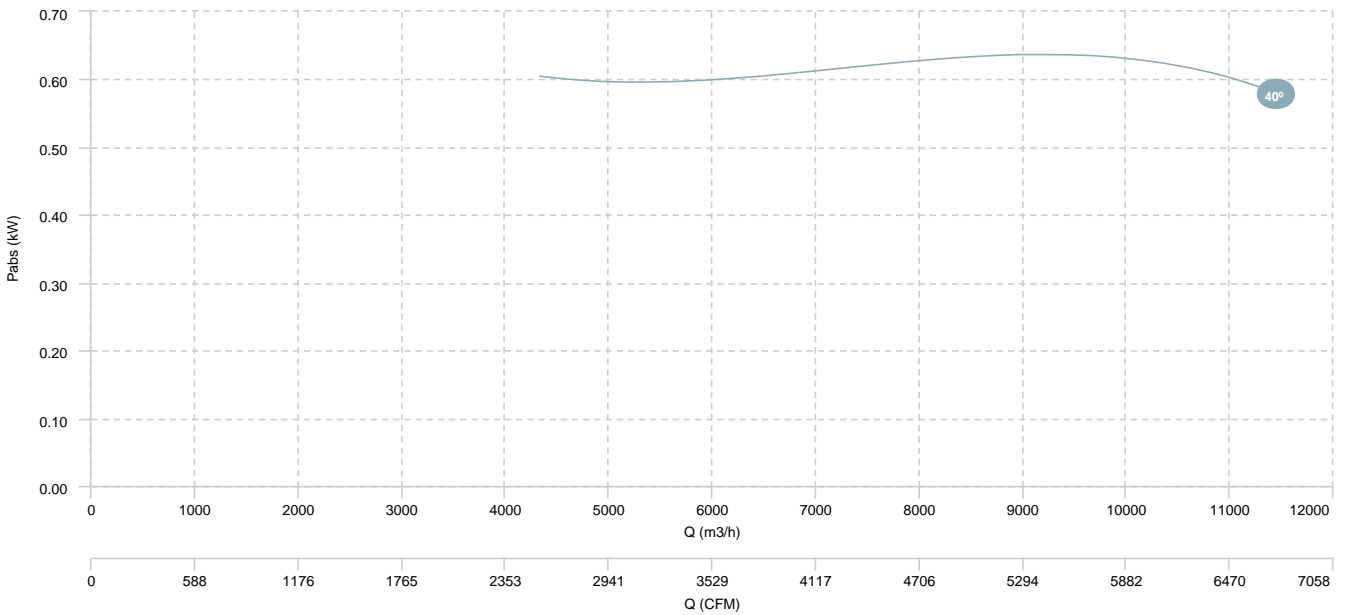

AIR FLOW - PRESSURE

AIR FLOW - ABSORBED POWER

BOX HBFX 63 T6 0,75kW (A5:6)

AIR FLOW - PRESSURE

AIR FLOW - ABSORBED POWER

BOX HBFX 63 T4/T8 0,8/0,2kW (A5:6)

BOX HBFX 63 T4/T8 1,2/0,3kW (A5:6)

BOX HBFX 63 T4/T8 1,6/0,4kW (A5:6)