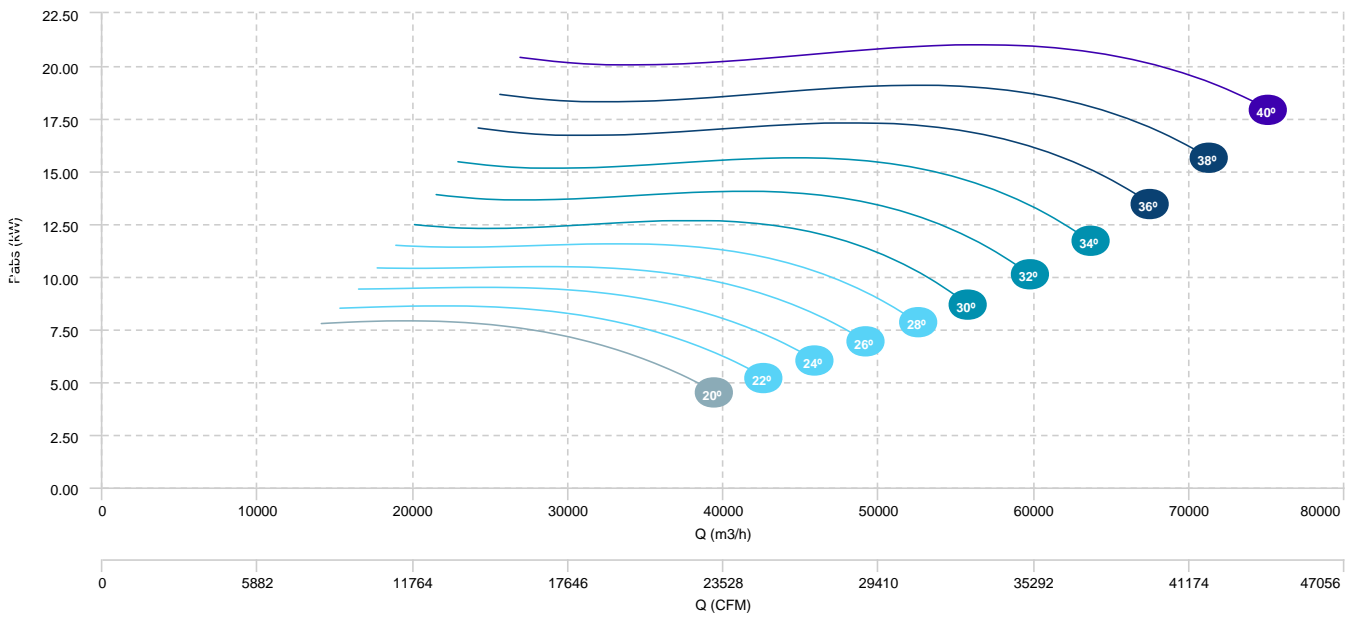

AIR FLOW - ABSORBED POWER