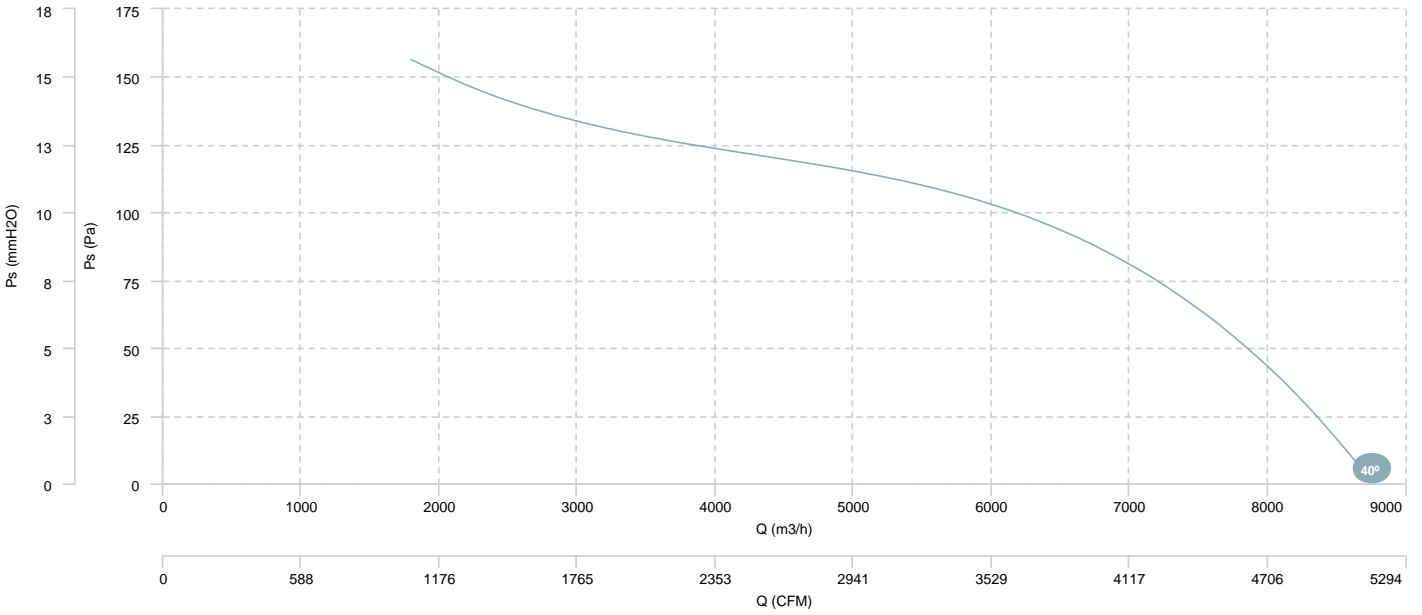

AIR FLOW - PRESSURE (4 poles)

AIR FLOW - ABSORBED POWER (4 poles)

BOX HBFX 45 T4/T8 0,8/0,2kW (A5:6)

AIR FLOW - PRESSURE (8 poles)

BOX HBFX 50 T4 0,75kW (A5:6)

AIR FLOW - PRESSURE

AIR FLOW - ABSORBED POWER

BOX HBFX 50 T6 0,75kW (A5:6)