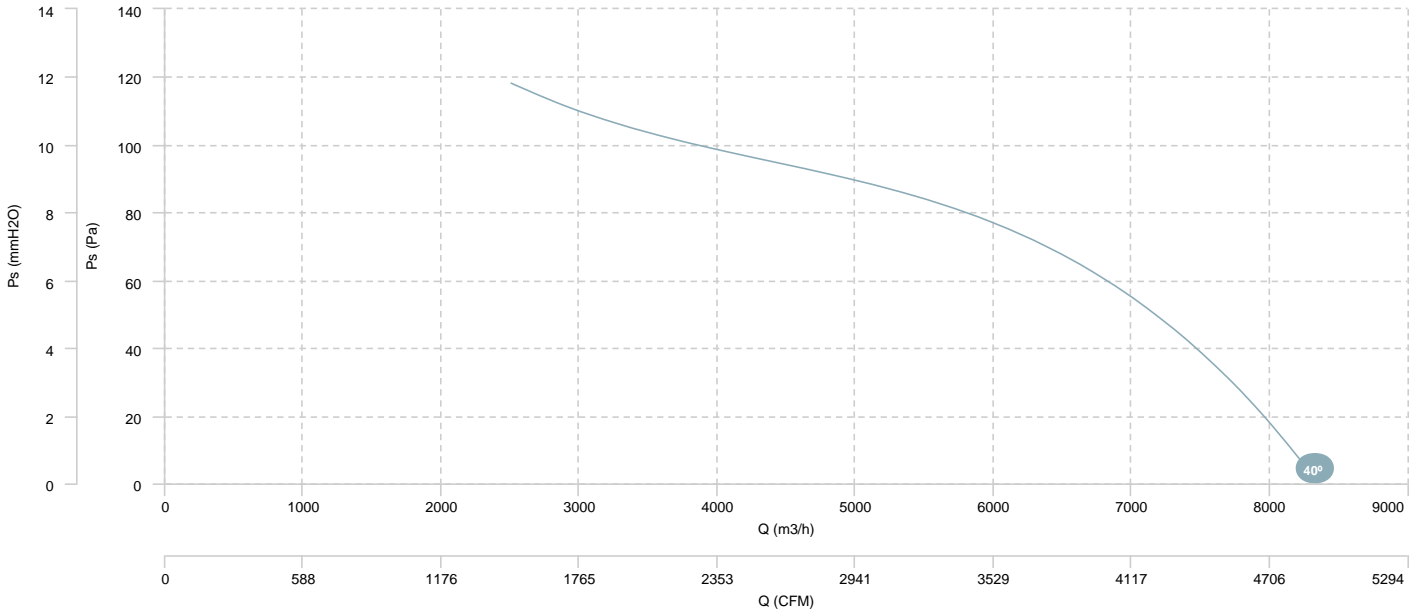

BOX HBFX 56 T4 0,75kW (A5:6)

BOX HBFX 56 T4 1,1kW (A5:6)

BOX HBFX 56 T4 1,5kW (A5:6)

AIR FLOW - PRESSURE

AIR FLOW - ABSORBED POWER

BOX HBFX 56 T6 0,75kW (A5:6)

AIR FLOW - PRESSURE

AIR FLOW - ABSORBED POWER