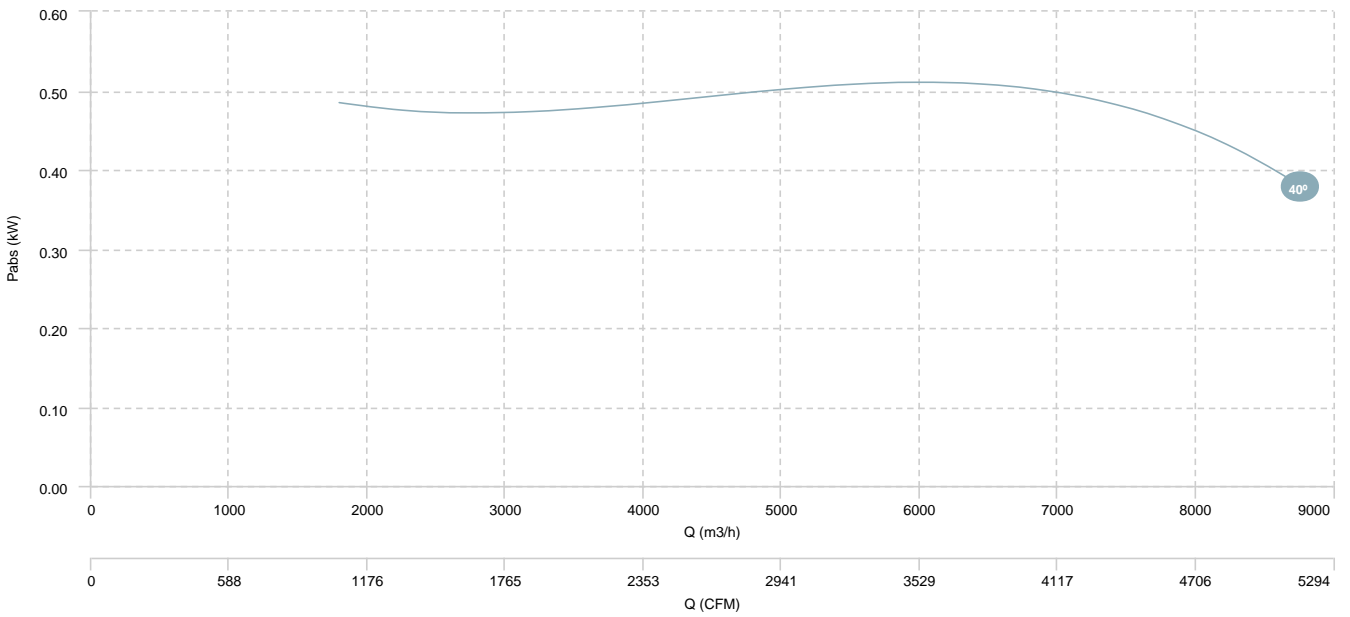

AIR FLOW - PRESSURE (4 poles)

AIR FLOW - ABSORBED POWER (4 poles)

BOX HBFX 45 T4/T8 0,8/0,2kW (A5:6)

AIR FLOW - PRESSURE (8 poles)

BOX HBFX 50 T4 0,75kW (A5:6)

AIR FLOW - PRESSURE

AIR FLOW - ABSORBED POWER

BOX HBFX 50 T6 0,75kW (A5:6)