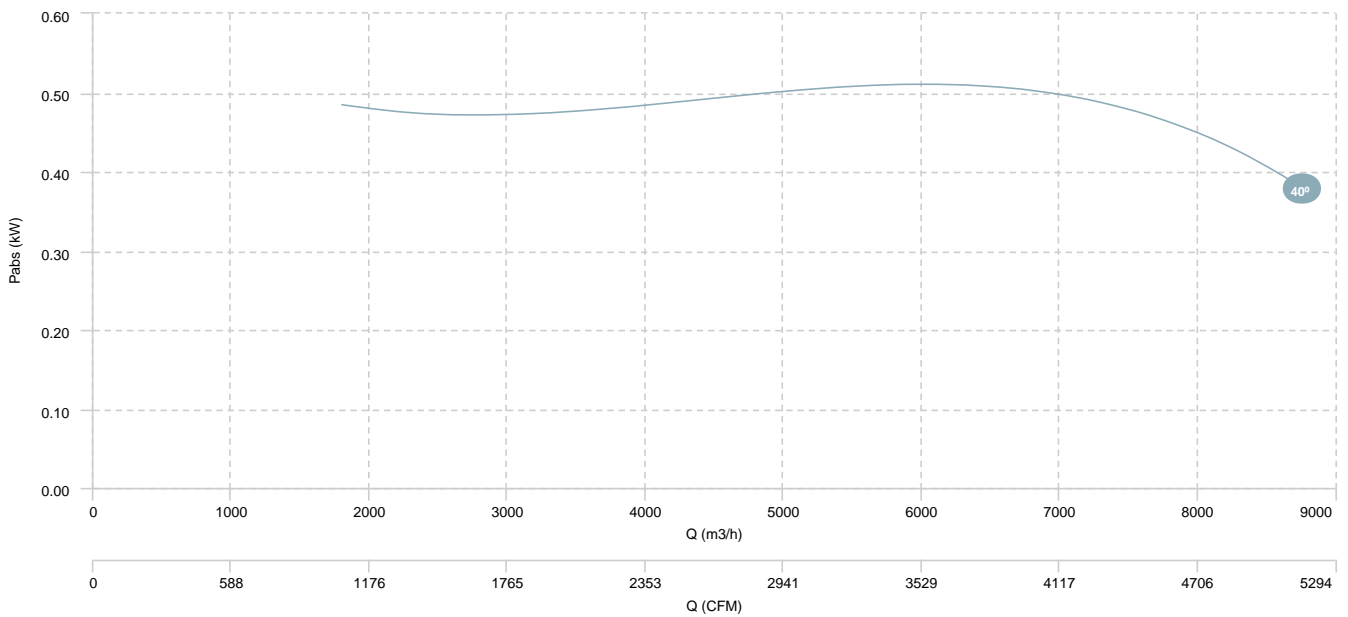

AIR FLOW - PRESSURE

AIR FLOW - ABSORBED POWER

BOX HBFX 50 T4/T8 0,8/0,2kW (A5:6)

AIR FLOW - PRESSURE (4 poles)

AIR FLOW - ABSORBED POWER (4 poles)

BOX HBFX 50 T4/T8 0,8/0,2kW (A5:6)

AIR FLOW - PRESSURE (8 poles)