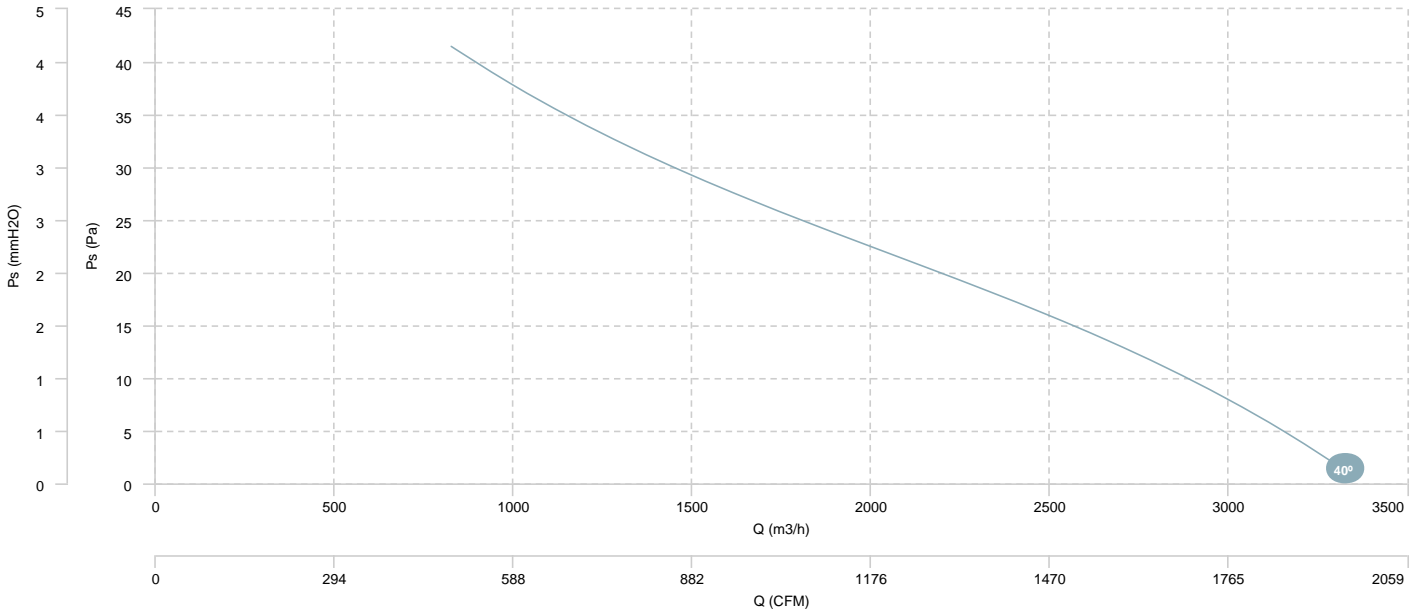

AIR FLOW - PRESSURE (4 poles)

AIR FLOW - ABSORBED POWER (4 poles)

BOX HBFX 45 T4/T8 0,8/0,2kW (A5:6)

AIR FLOW - PRESSURE (8 poles)

BOX HBFX 50 T4 0,75kW (A5:6)

AIR FLOW - PRESSURE

AIR FLOW - ABSORBED POWER

BOX HBFX 50 T6 0,75kW (A5:6)