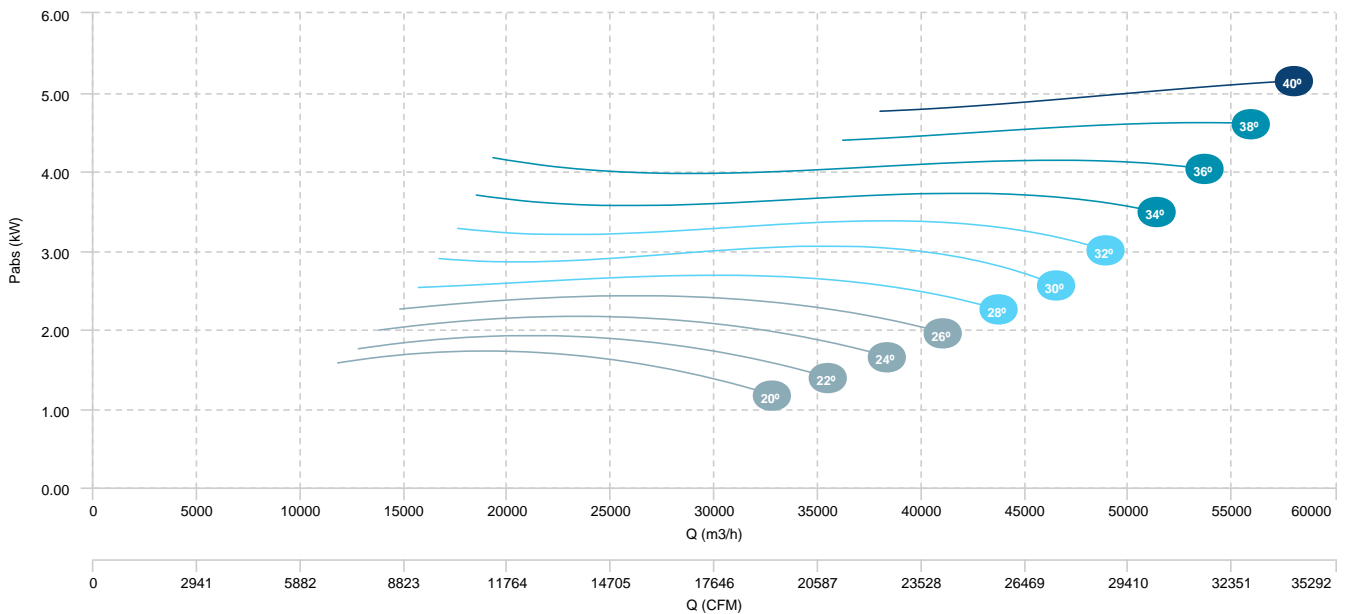

AIR FLOW - ABSORBED POWER