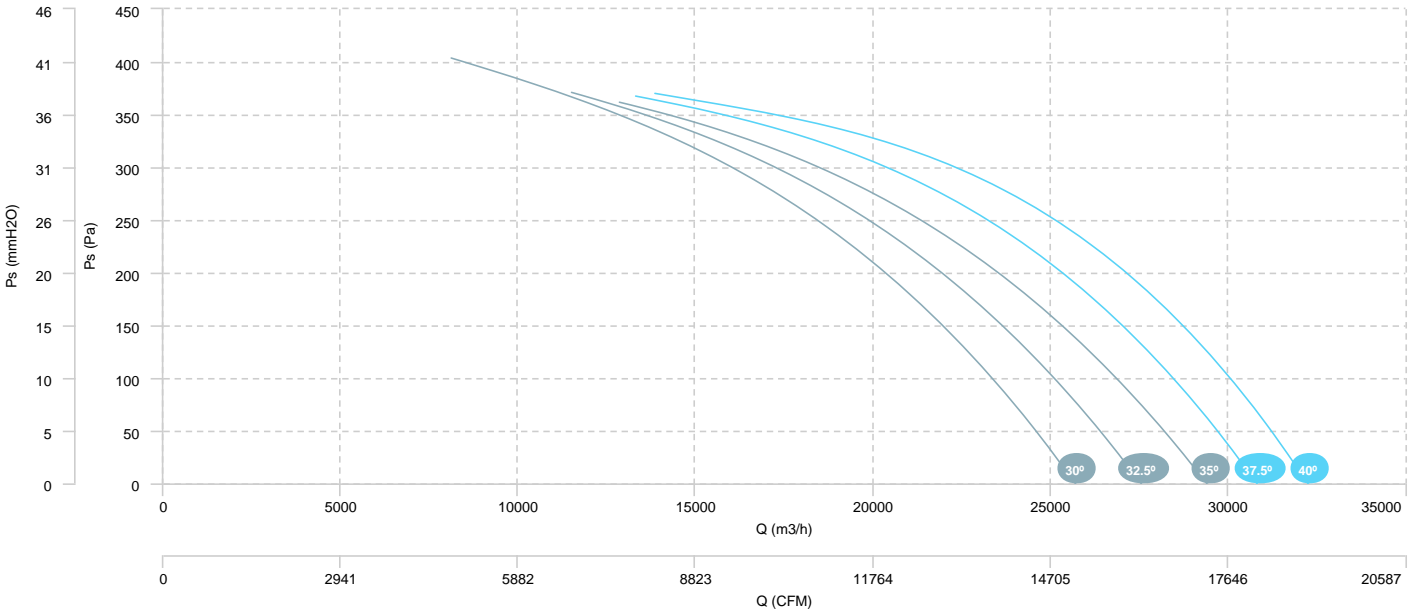

AIR FLOW - PRESSURE

AIR FLOW - ABSORBED POWER

BOX HBFX 80 T4/T8 3/0,55kW (A5:6)

BOX HBFX 80 T4/T8 4/0,75kW (A5:6)

AIR FLOW - PRESSURE (4 poles)

AIR FLOW - ABSORBED POWER (4 poles)

BOX HBFX 80 T4/T8 3/0,55kW (A5:6)