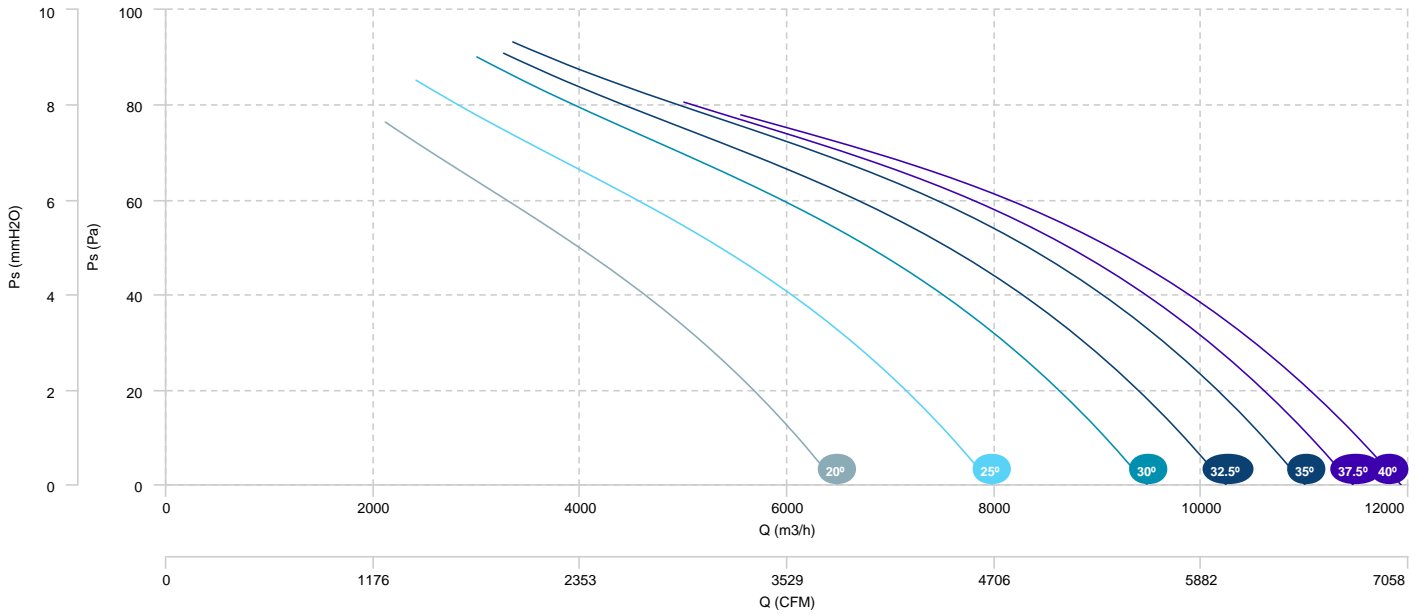

BOX HBFX 71 T4/T8 0,8/0,2kW (A5:6)	BOX HBFX 71 T4/T8 1,2/0,3kW (A5:6)	BOX HBFX 71 T4/T8 1,6/0,4kW (A5:6)
BOX HBFX 71 T4/T8 2,2/0,37kW (A5:6)	BOX HBFX 71 T4/T8 3/0,55kW (A5:6)	

AIR FLOW - PRESSURE (8 poles)