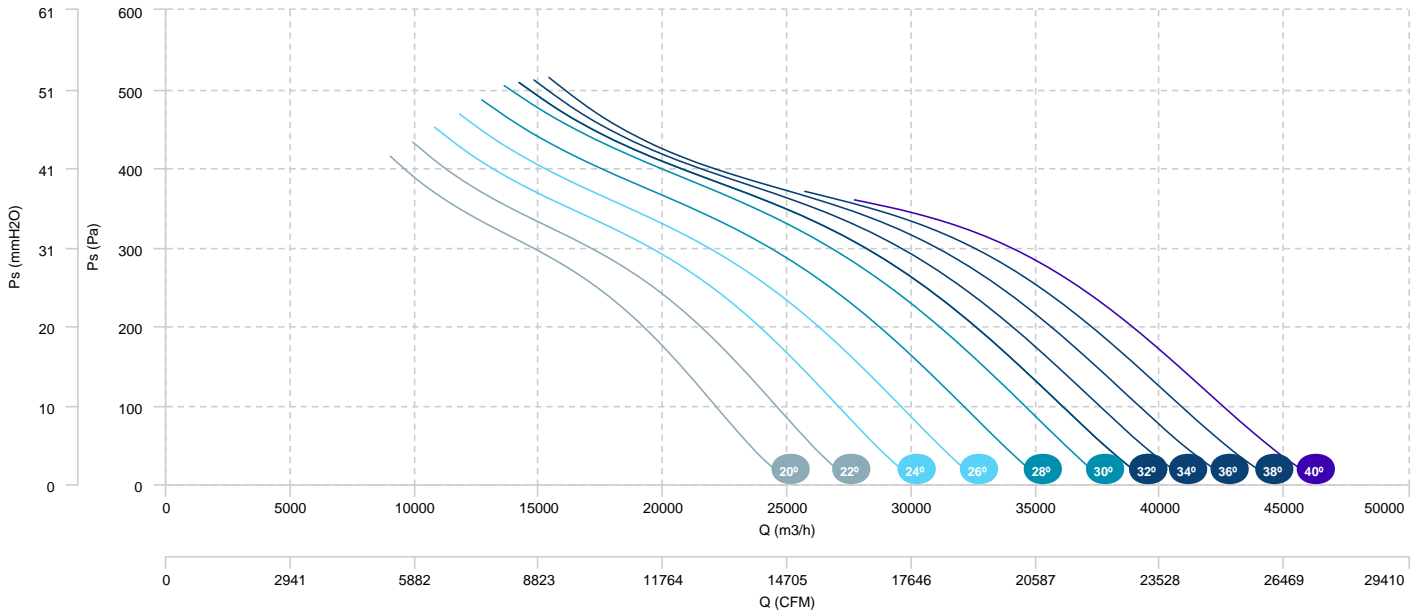

BOX HBFX 90 T4/T8 2,8/0,7kW (A3:4)	BOX HBFX 90 T4/T8 4/0,75kW (A3:4)	BOX HBFX 90 T4/T8 5,5/1,1kW (A3:4)
BOX HBFX 90 T4/T8 7,5/1,5kW (A3:4)	BOX HBFX 90 T4/T8 11/3kW (A3:4)	

AIR FLOW - PRESSURE (4 poles)