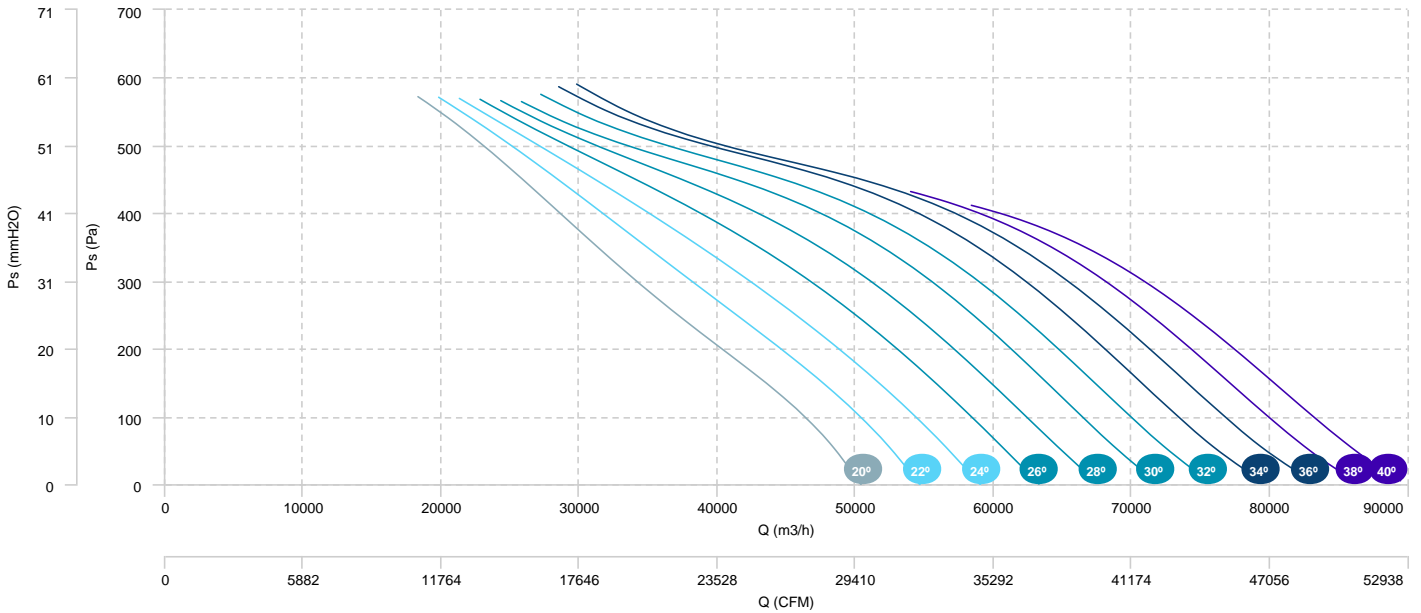

BOX HBFX 112 T4/T8 5,5/1,1kW (A3:4)	BOX HBFX 112 T4/T8 7,5/1,5kW (A3:4)	BOX HBFX 112 T4/T8 11/3kW (A3:4)
BOX HBFX 112 T4/T8 14/3,5kW (A3:4)	BOX HBFX 112 T4/T8 17/4,3kW (A3:4)	

AIR FLOW - PRESSURE (4 poles)