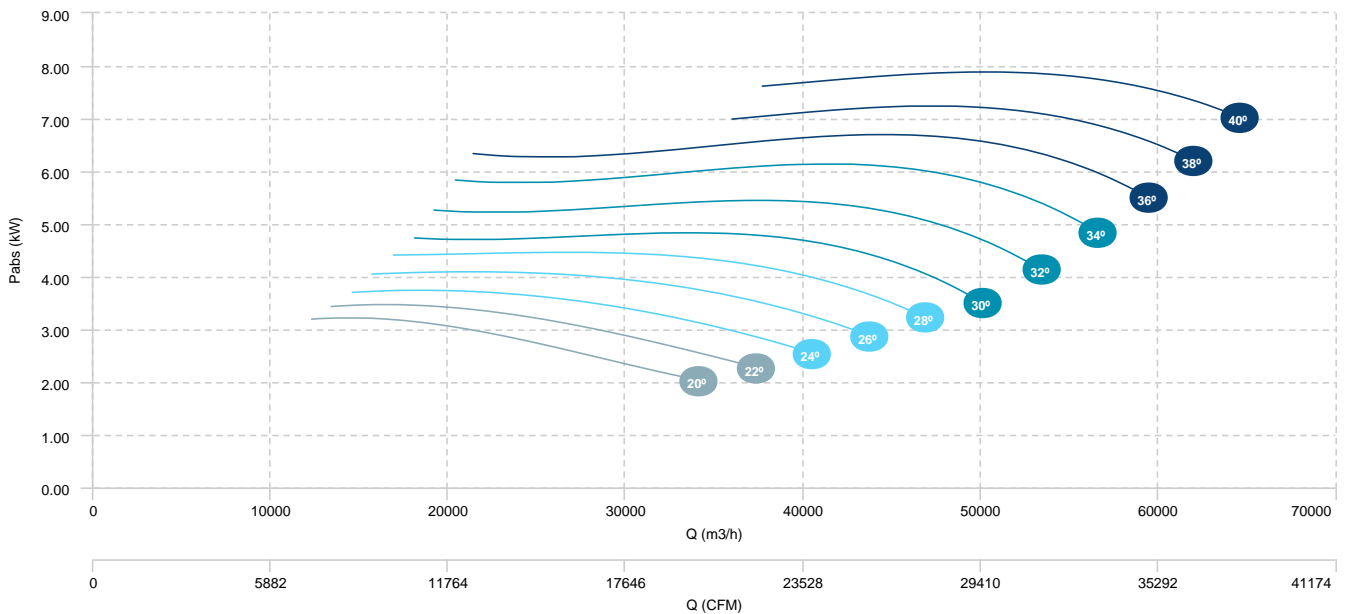

AIR FLOW - PRESSURE

AIR FLOW - ABSORBED POWER

- BOX HBFX 112 T6 3kW (A3:8)
- BOX HBFX 112 T6 4kW (A3:8)
- BOX HBFX 112 T6 5,5kW (A3:8)
- BOX HBFX 112 T6 7,5kW (A3:8)

AIR FLOW - PRESSURE

AIR FLOW - ABSORBED POWER