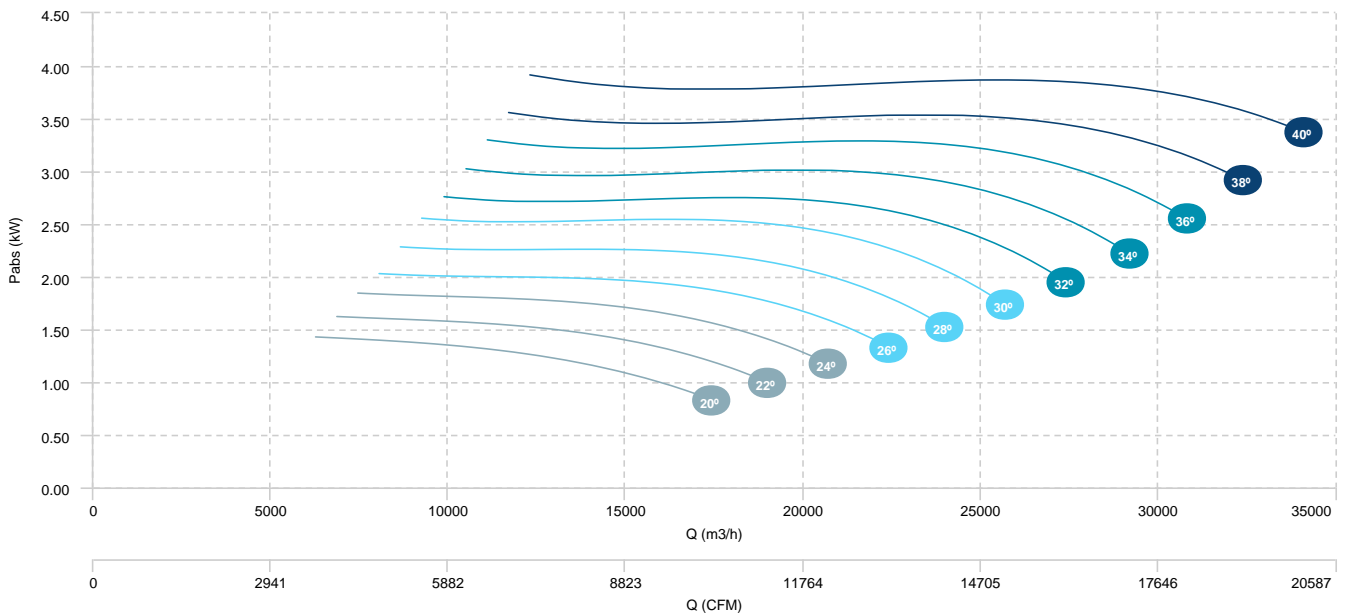

AIR FLOW - ABSORBED POWER