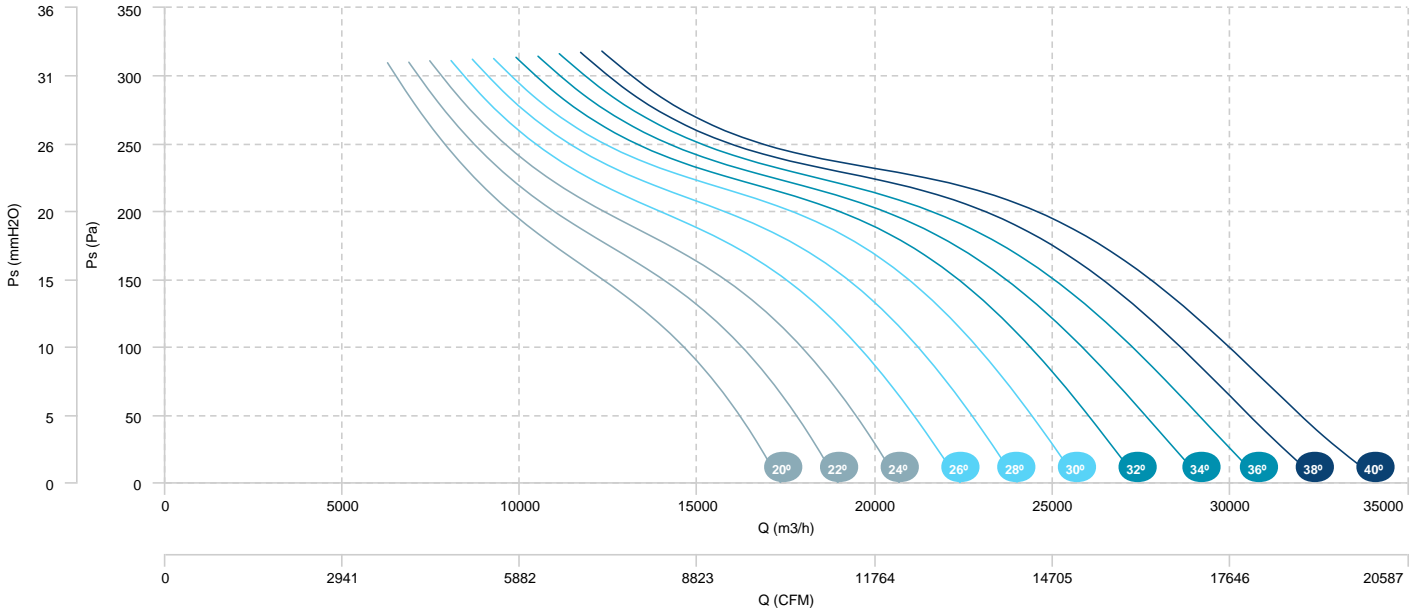

- BOX HBFX 90 T6 1,5kW (A3:8)
- BOX HBFX 90 T6 2,2kW (A3:8)
- BOX HBFX 90 T6 3kW (A3:8)
- BOX HBFX 90 T6 4kW (A3:8)

AIR FLOW - PRESSURE