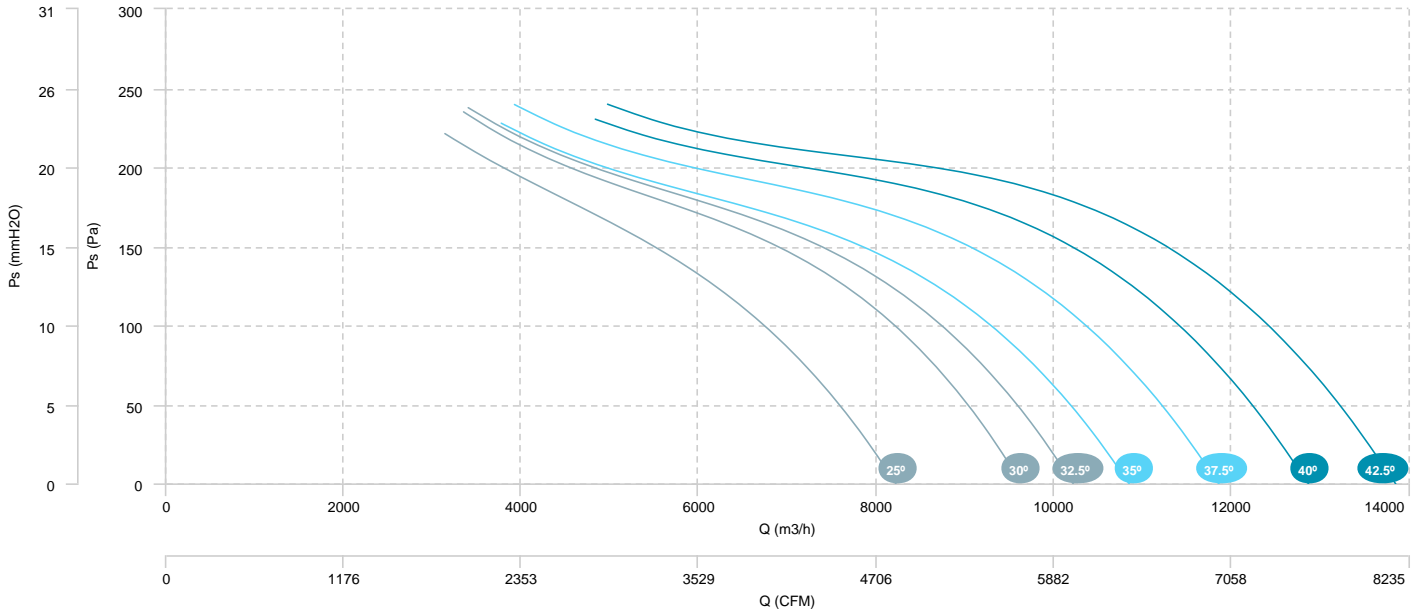

BOX HBFX 56 T4/T8 0,8/0,2kW (A5:6)

BOX HBFX 56 T4/T8 1,2/0,3kW (A5:6)

BOX HBFX 56 T4/T8 1,6/0,4kW (A5:6)

AIR FLOW - PRESSURE (4 poles)