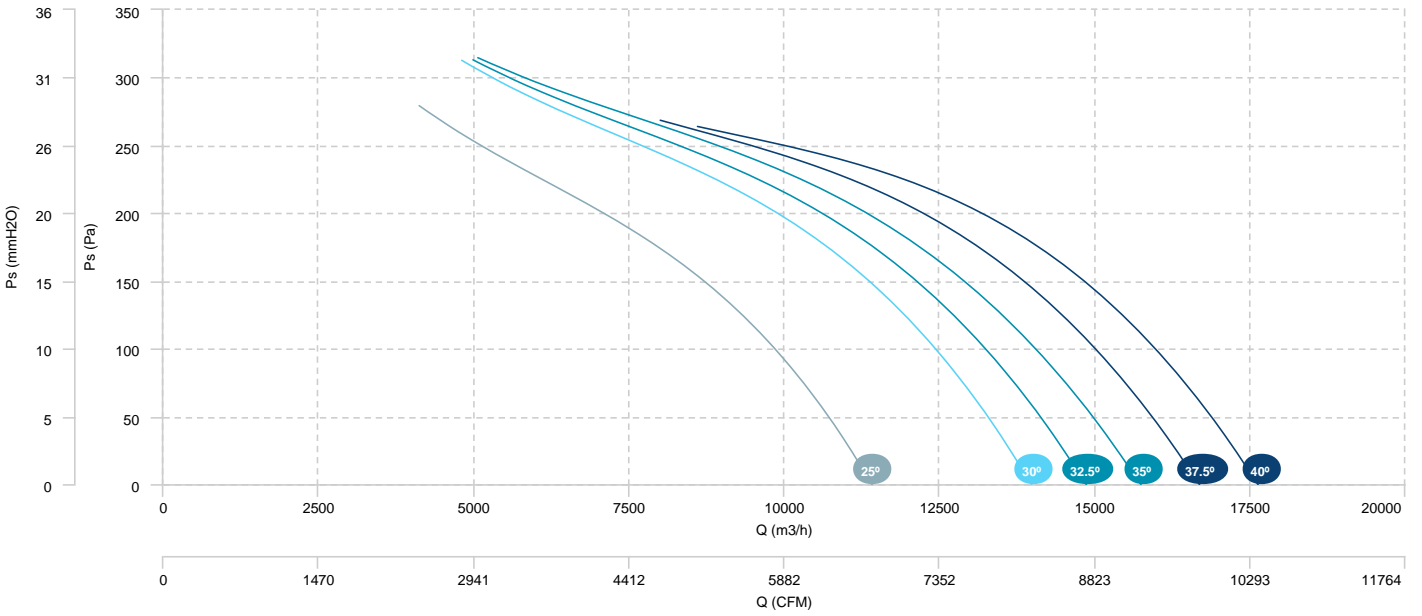

BOX HBFX 63 T4/T8 0,8/0,2kW (A5:6)

BOX HBFX 63 T4/T8 1,2/0,3kW (A5:6)

BOX HBFX 63 T4/T8 1,6/0,4kW (A5:6)

BOX HBFX 63 T4/T8 2,2/0,37kW (A5:6)

AIR FLOW - PRESSURE (4 poles)