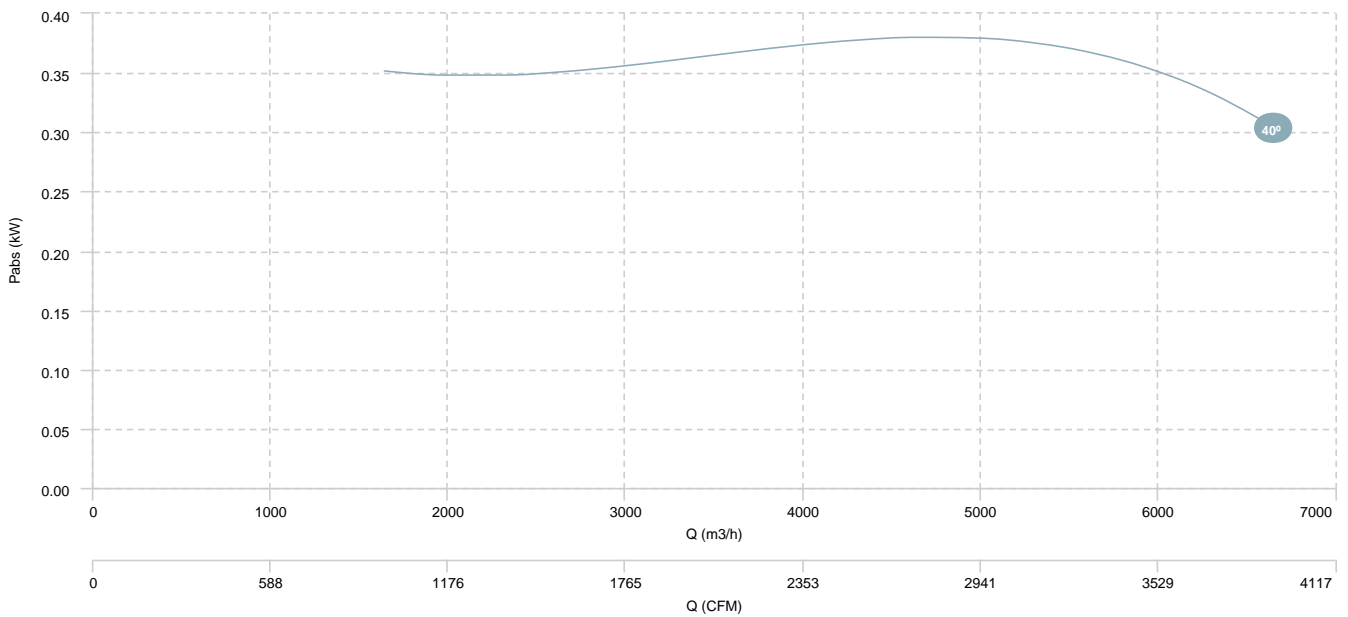

AIR FLOW - ABSORBED POWER (4 poles)