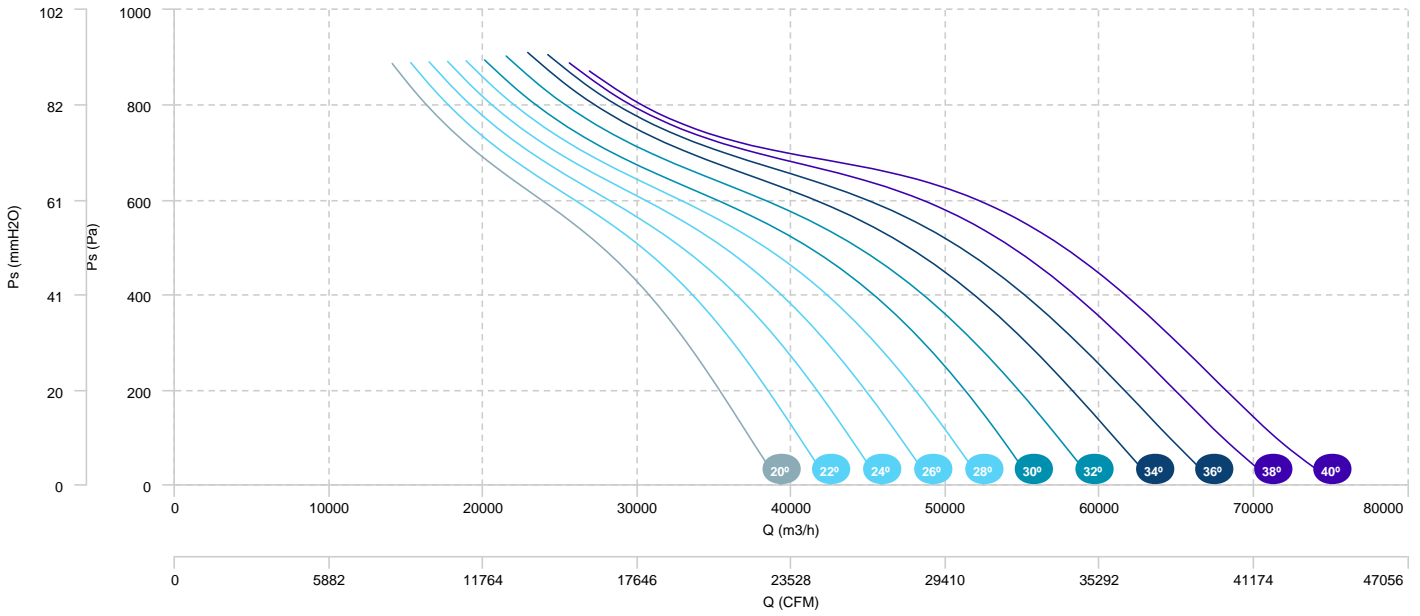

BOX HBFX 100 T4/T8 7,5/1,5kW (A3:8)	BOX HBFX 100 T4/T8 11/3kW (A3:8)	BOX HBFX 100 T4/T8 14/3,5kW (A3:8)
BOX HBFX 100 T4/T8 17/4,3kW (A3:8)	BOX HBFX 100 T4/T8 20/5kW (A3:8)	

AIR FLOW - PRESSURE (4 poles)