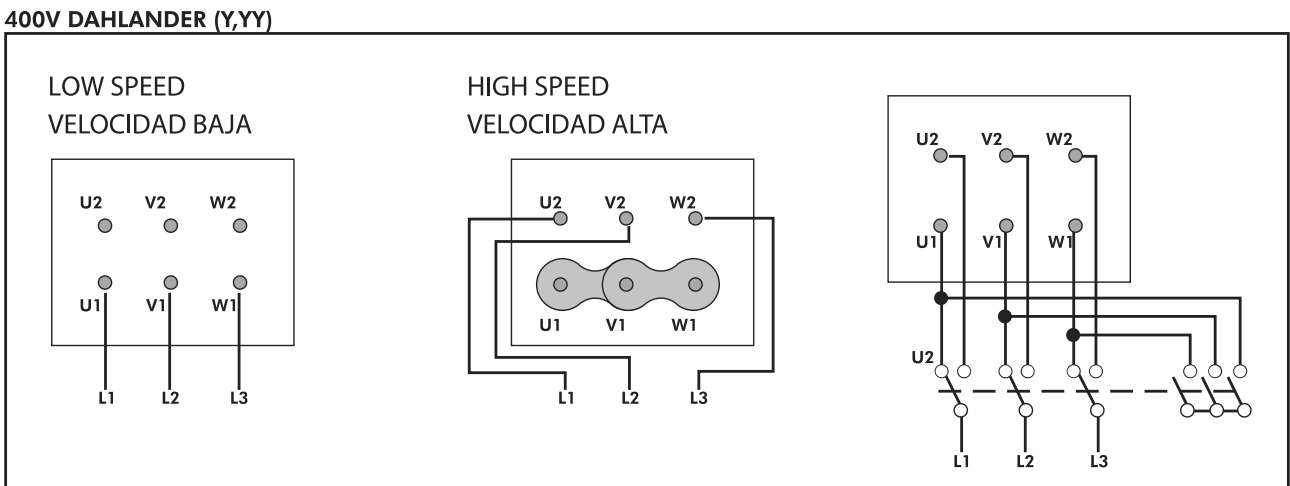

Wiring diagram

DIAGRAM Nº 1

DIAGRAM Nº 2

CHARACTERISCTIC CURVE

BOX HBFX 45 T4 0,75kW (A5:6)

AIR FLOW - PRESSURE

AIR FLOW - ABSORBED POWER

BOX HBFX 45 T4/T8 0,8/0,2kW (A5:6)