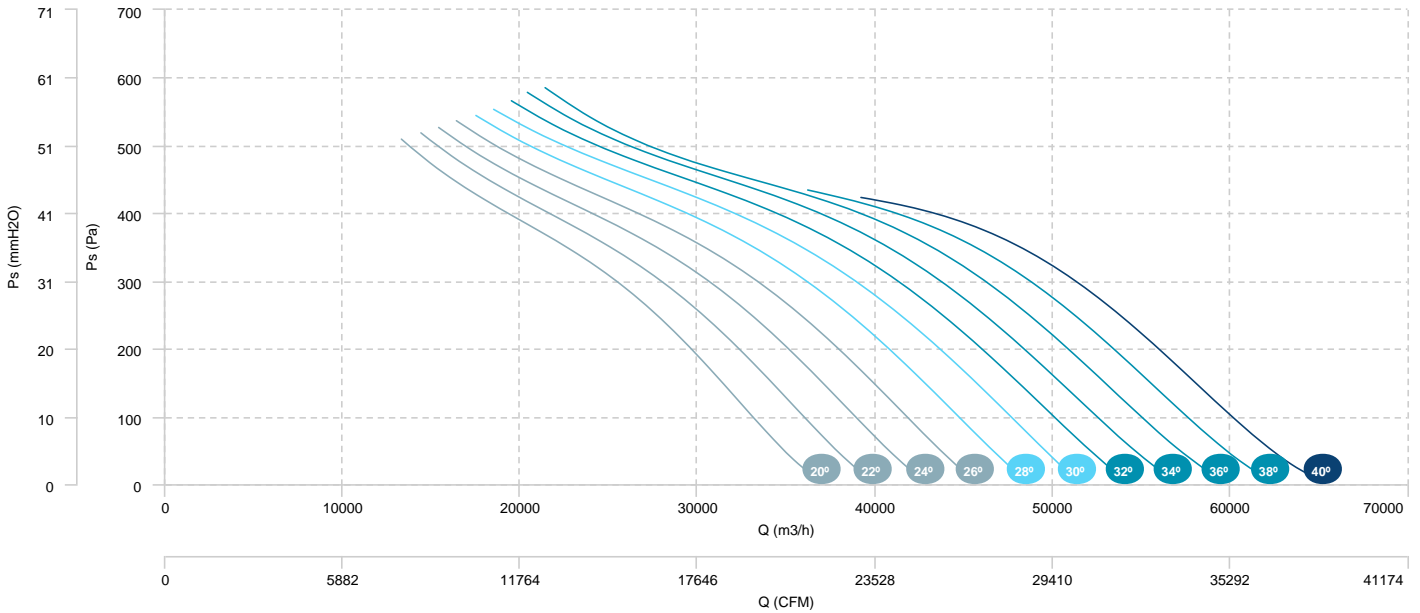

- BOX HBFX 100 T4 5,5kW (A3:4)
- BOX HBFX 100 T4 7,5kW (A3:4)
- BOX HBFX 100 T4 11kW (A3:4)
- BOX HBFX 100 T4 15kW (A3:4)

AIR FLOW - PRESSURE