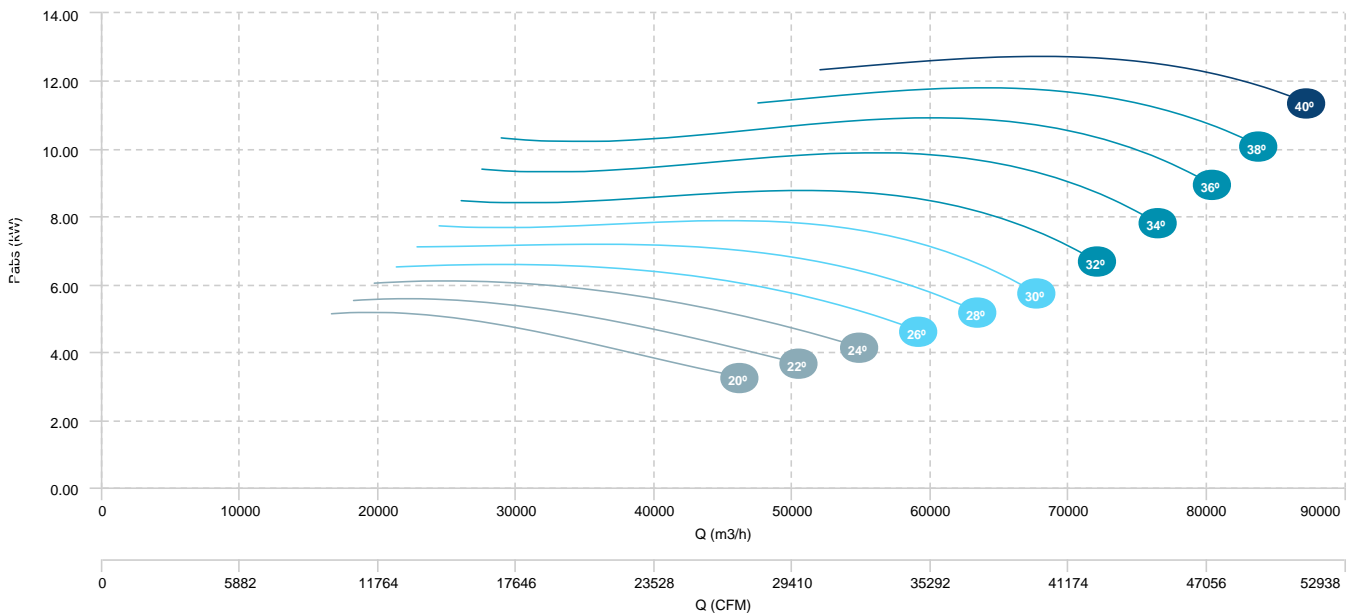

AIR FLOW - ABSORBED POWER