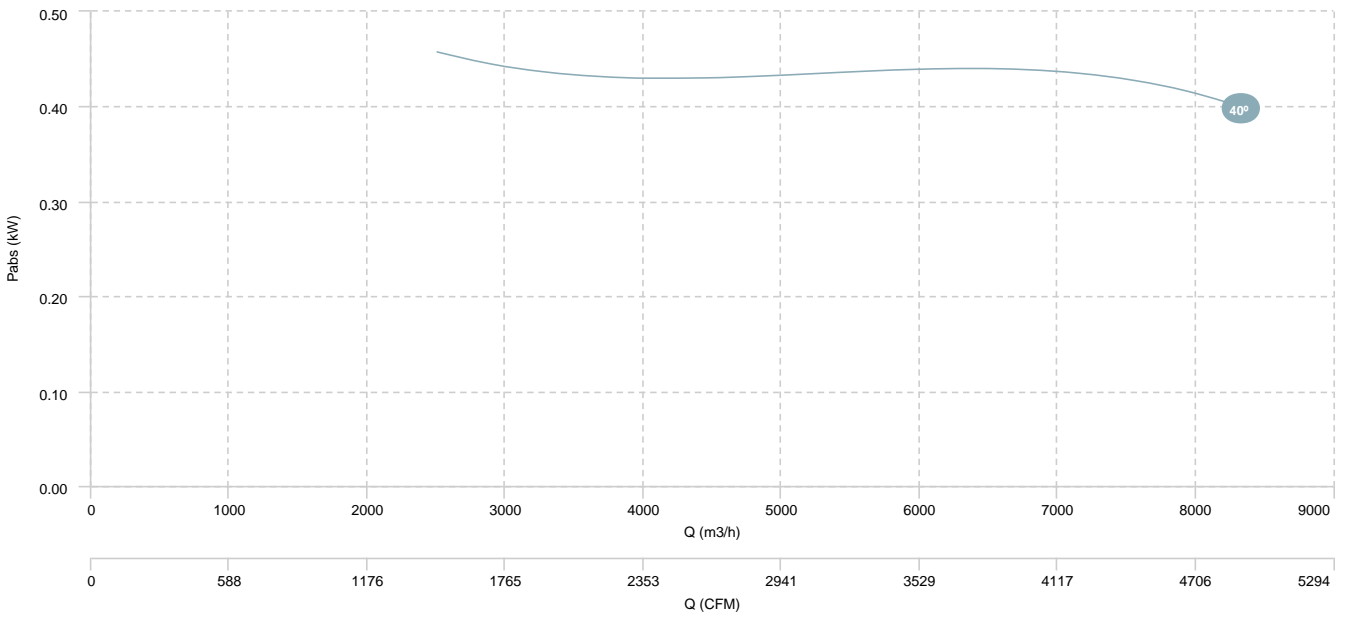

BOX HBFX 56 T4 0,75kW (A5:6)

BOX HBFX 56 T4 1,1kW (A5:6)

BOX HBFX 56 T4 1,5kW (A5:6)

AIR FLOW - PRESSURE

AIR FLOW - ABSORBED POWER

BOX HBFX 56 T6 0,75kW (A5:6)

AIR FLOW - PRESSURE

AIR FLOW - ABSORBED POWER