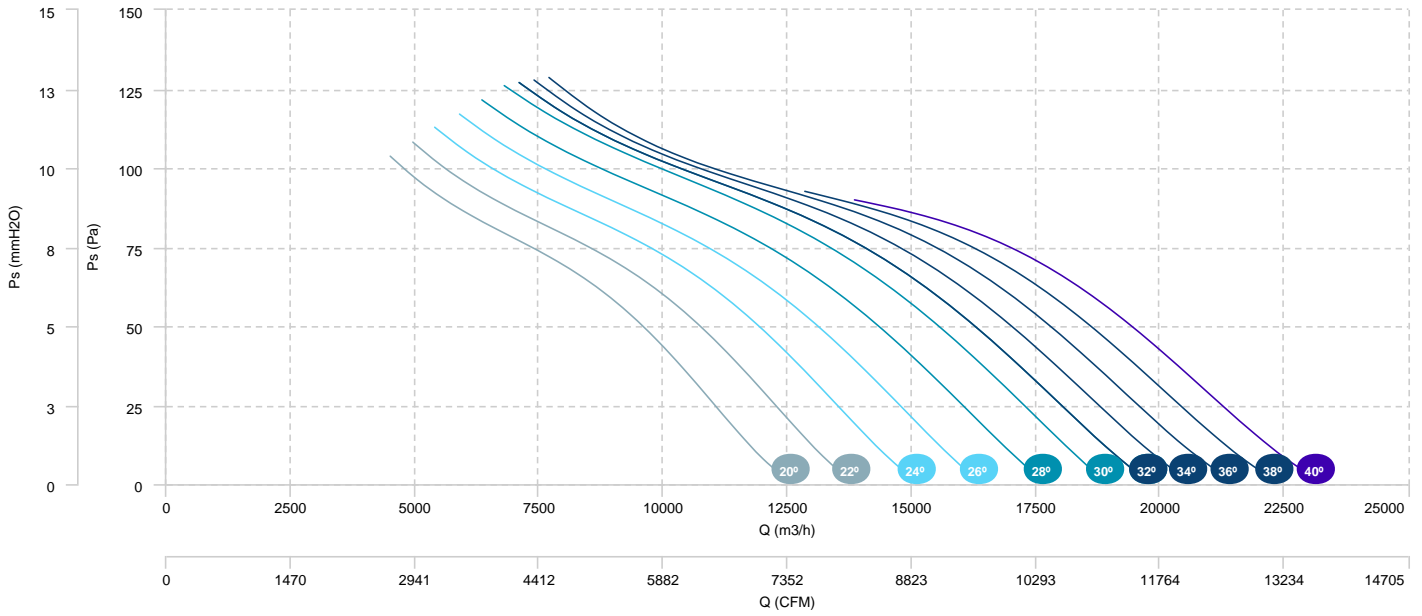

BOX HBFX 90 T4/T8 2,8/0,7kW (A3:4)	BOX HBFX 90 T4/T8 4/0,75kW (A3:4)	BOX HBFX 90 T4/T8 5,5/1,1kW (A3:4)
BOX HBFX 90 T4/T8 7,5/1,5kW (A3:4)	BOX HBFX 90 T4/T8 11/3kW (A3:4)	

AIR FLOW - PRESSURE (8 poles)