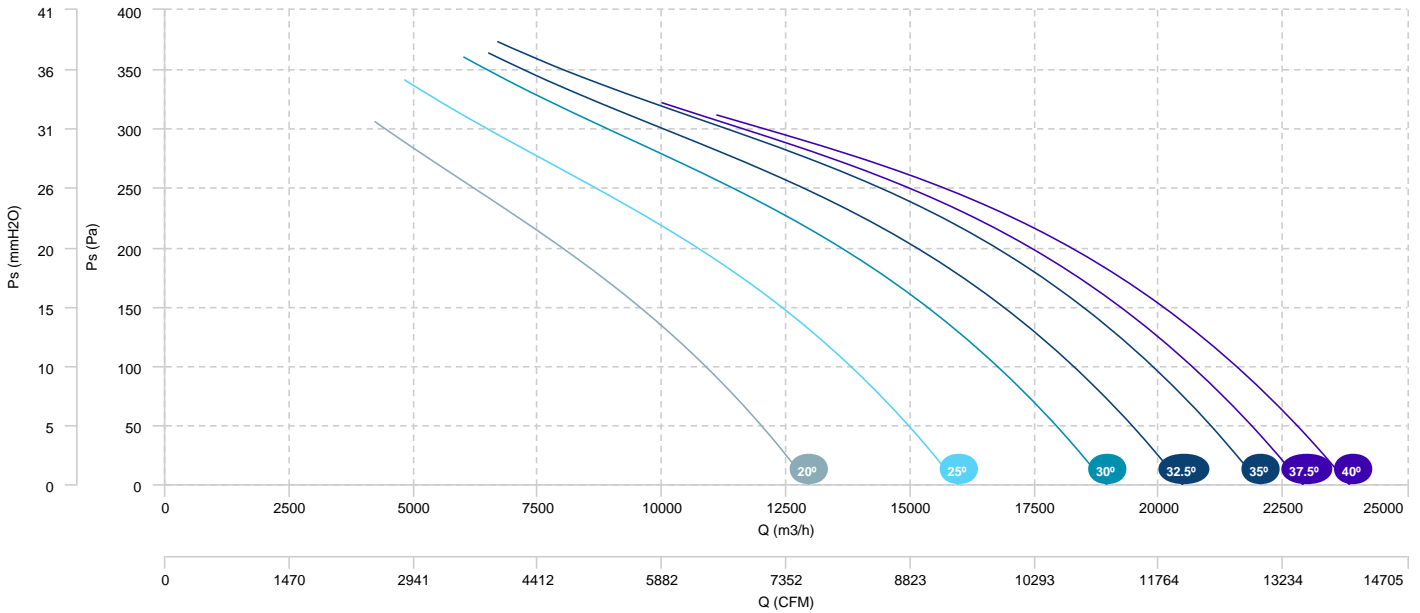

BOX HBFX 71 T4 0,75kW (A5:6)	BOX HBFX 71 T4 1,1kW (A5:6)	BOX HBFX 71 T4 1,5kW (A5:6)
BOX HBFX 71 T4 2,2kW (A5:6)	BOX HBFX 71 T4 3kW (A5:6)	

AIR FLOW - PRESSURE