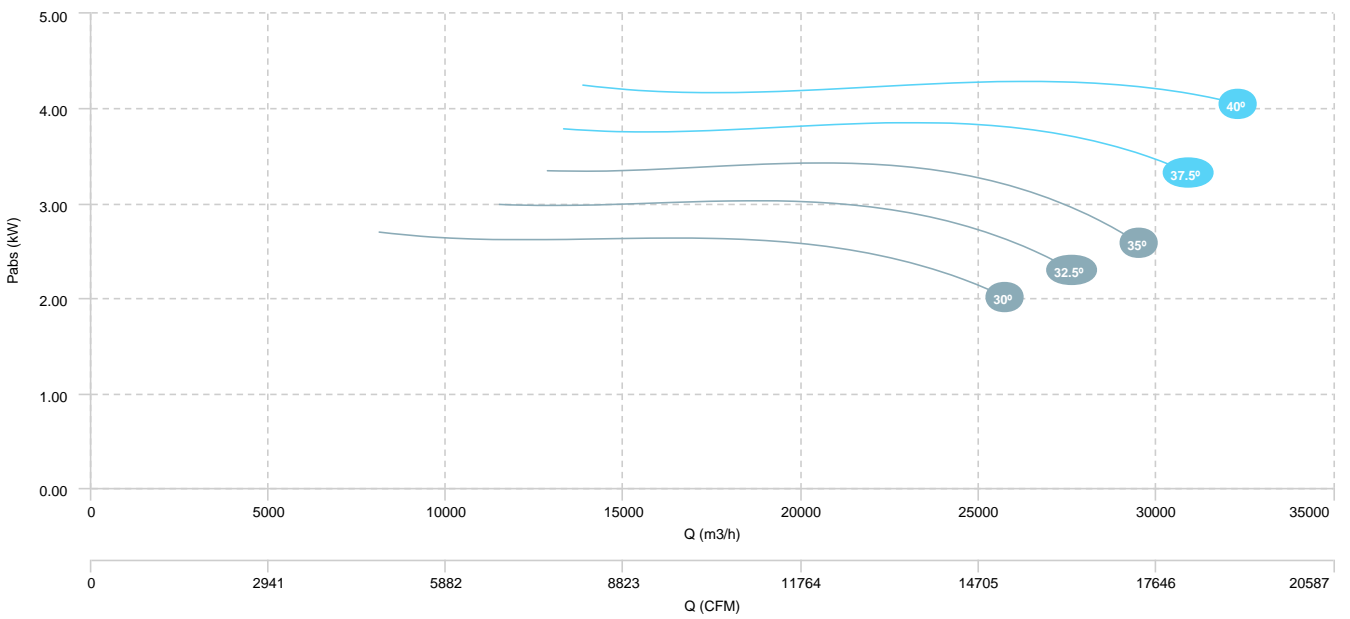

AIR FLOW - PRESSURE

AIR FLOW - ABSORBED POWER

BOX HBFX 80 T4/T8 3/0,55kW (A5:6)

BOX HBFX 80 T4/T8 4/0,75kW (A5:6)

AIR FLOW - PRESSURE (4 poles)

AIR FLOW - ABSORBED POWER (4 poles)

BOX HBFX 80 T4/T8 3/0,55kW (A5:6)