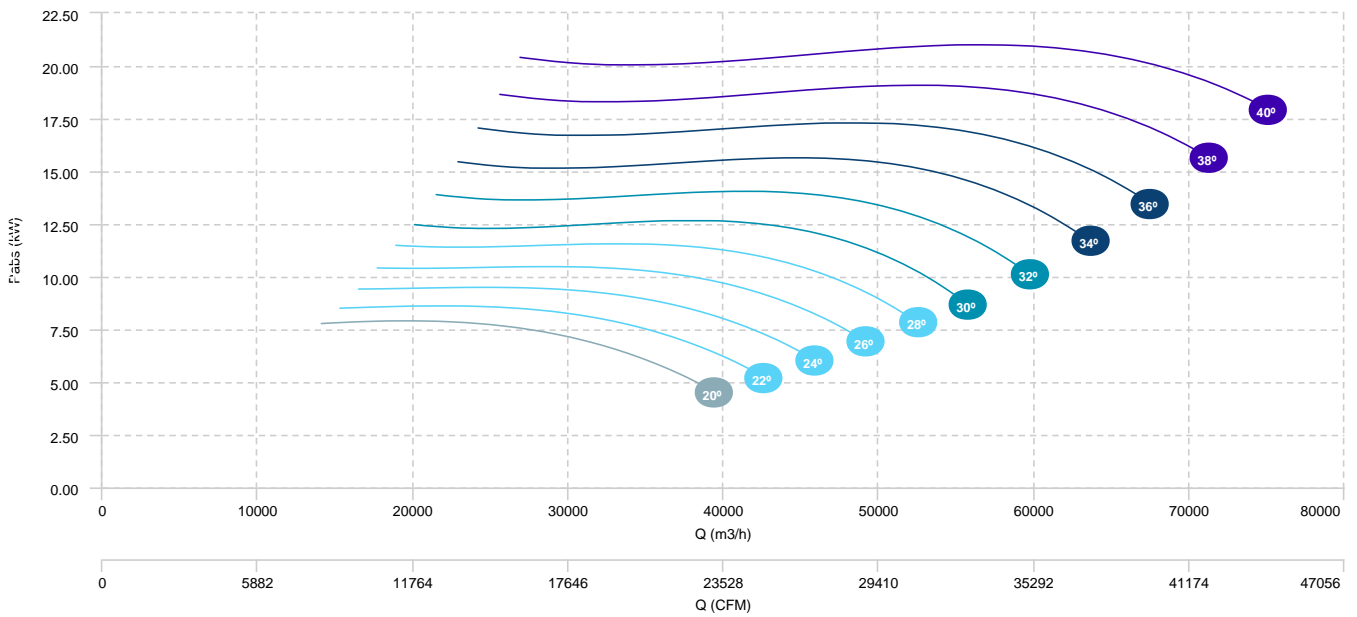

AIR FLOW - ABSORBED POWER (4 poles)