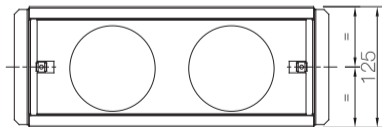

PLMPS 300X100 2X75

Plenum for air exhaust/supply, 2 rear outlet $\text{Ø}80\text{mm}$ (suitable for semi-rigid duct CNDFLB 75/63) - anti-mortar closure and 2 plugs supplied. Air volume setting thorough TUNE80 SILENT (on request).

Dimensions in mm