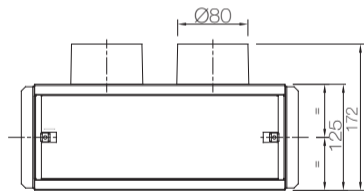

### PLMLS 300x100 2x75

Plenum for air exhaust/supply, 2 side outlet  $\text{\O}80\text{mm}$  (suitable for semi-rigid duct CNDFLB 75/63) - anti-mortar closure and 2 plugs supplied. Air volume setting thorough TUNE80 SILENT (on request).

Dimensions in mm