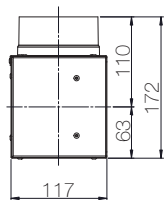

PLMLS 300X100 1X90

Plenum for air exhaust/supply with adjustable shutter, 1 long side outlet $\varnothing 100\text{mm}$ (for semi-rigid duct CNDFLB 90/75) - anti-mortar closure and 1 plug supplied.

Dimensions in mm