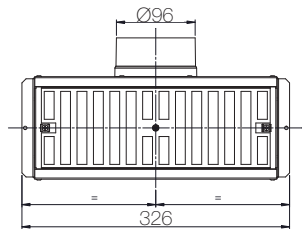

PLMLS 300X100 1X90

Plenum for air exhaust/supply with adjustable shutter, 1 long side outlet $\varnothing 100\text{mm}$ (for semi-rigid duct CNDFLB 90/75) - anti-mortar closure and 1 plug supplied.

Dimensions in mm