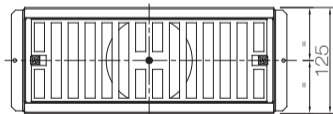

### PLMPS 300X100 1X90

Plenum for air exhaust/supply with adjustable shutter, 1 rear outlet  $\varnothing 100\text{mm}$  (suitable for semi-rigid duct CNDFLB 90/75) - anti-mortar closure and 1 plug supplied.

Dimensions in mm